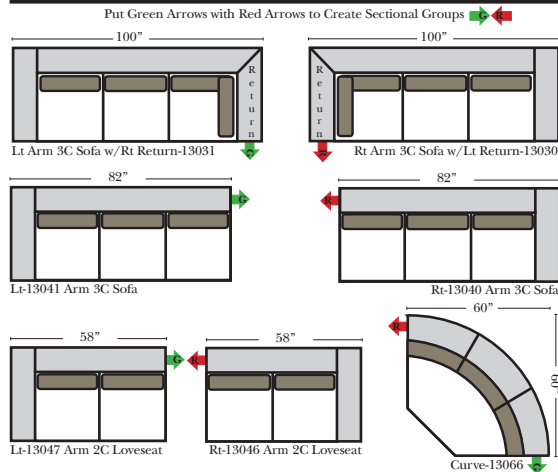

L-Shape / 90 Degree Sectional