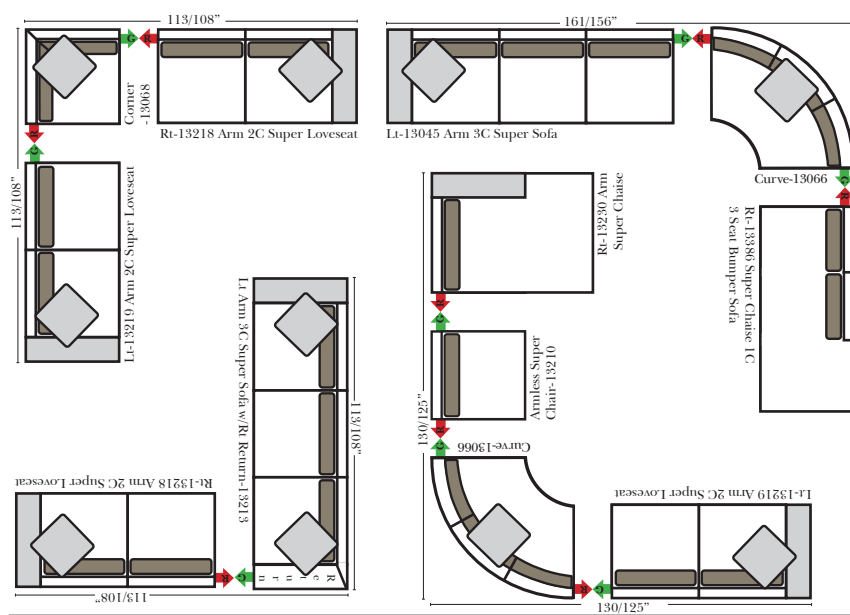

Allusion 3 Super

(Deluxe or Studio)

v.03.05.21

Standard / Ottomans / Armless

Put Green Arrows with Red Arrows to Create Sectional Groups

Suggested Configurations

Put Green Arrows with Red Arrows to Create Sectional Groups

Standard & options

Standard:

- Available in Full & Top Grain Leathers
- Available in Luxury Fabrics
- All Hardwood Frames
- Round Polymer Leg
- Additional Toss Pillows (1 Pillow Per Arm)
- All Pillows Are Standard with Down
- All Seat Cushions Are Standard with Down

Options: (No Additional Charge)

- No. 33 Firm Foam Cushions

Options: (additional Charge)

- Additional Arm Pillows Available

Sleeper Options: (N/A on this Style)

L-Shape / 90 Degree Sectional / Return-Bumper Chaise

Note:

All Dimensions are approximate, if accuracy is crucial, please contact us for validation of the dimensions shown. However, a 1" to 2" variance can still apply due to foam and upholstery.