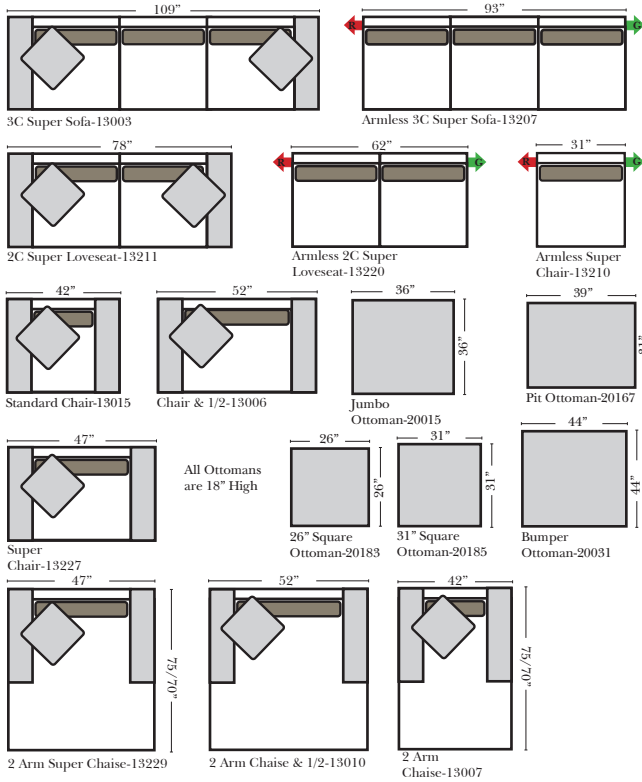

Allusion 3 Super

(Deluxe or Studio)

v.03.05.21

Standard / Ottomans / Armless

Put Green Arrows with Red Arrows to Create Sectional Groups

Suggested Configurations

Put Green Arrows with Red Arrows to Create Sectional Groups

Standard & options

Standard:

- Available in Full & Top Grain Leathers
- Available in Luxury Fabrics
- All Hardwood Frames
- Round Polymer Leg
- Additional Toss Pillows (1 Pillow Per Arm)
- All Pillows Are Standard with Down
- All Seat Cushions Are Standard with Down

Options: (No Additional Charge)

- No. 33 Firm Foam Cushions

Options: (additional Charge)

- Additional Arm Pillows Available

Sleeper Options: (N/A on this Style)

L-Shape / 90 Degree Sectional / Return-Bumper Chaise

Note:

All Dimensions are approximate, if accuracy is crucial, please contact us for validation of the dimensions shown. However, a 1" to 2" variance can still apply due to foam and upholstery.