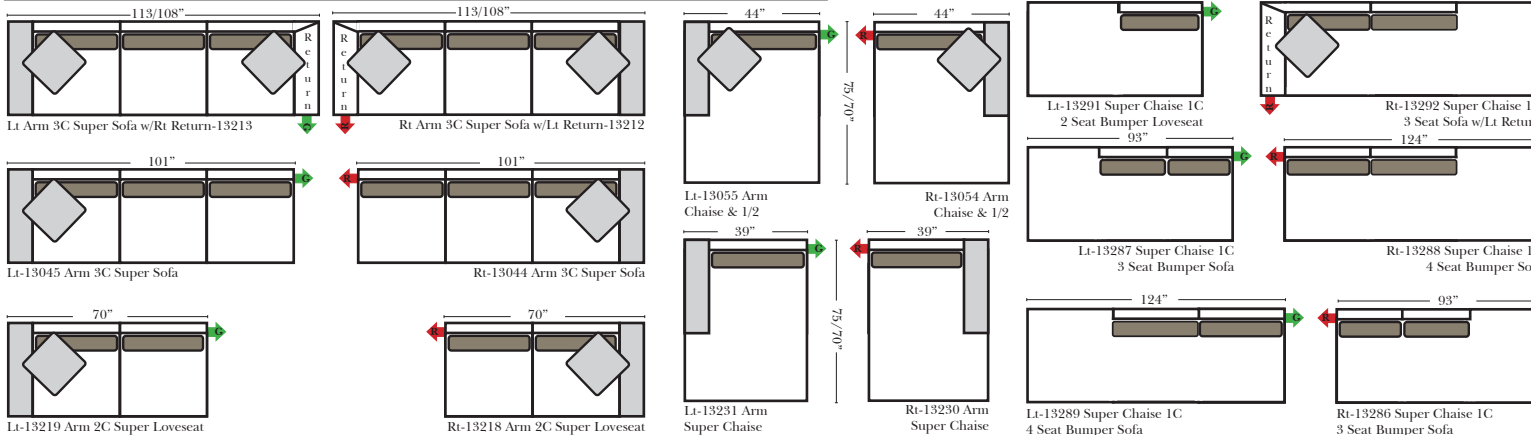

Options: (No Additional Charge)

- No. 33 Firm Foam Cushions

Options: (additional Charge)

- Additional Arm Pillows Available

Sleeper Options: (N/A on this Style)

L-Shape / 90 Degree Sectional / Return-Bumper Chaise

Note:

All Dimensions are approximate, if accuracy is crucial, please contact us for validation of the dimensions shown. However, a 1" to 2" variance can still apply due to foam and upholstery.