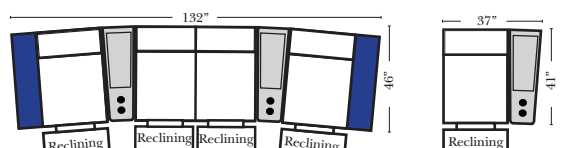

Recl 4C Sofa w/2 Small Wedge Console Arms-53145
Recl Armless Chair w/Small Wedge Console Arm-53127