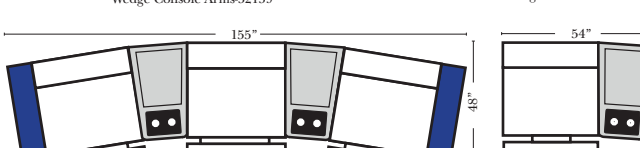

Recl 3C Super Sofa w/2 Large Wedge Console Arms-52139
Recl Arms Chair & 1/2 w/Large Wedge Console Arm-52129

Large console arm wood finish is standard as Espresso, also available in Walnut - Small console is upholstered.

Pre-Configured Home Theater Seating

v.10.19.18