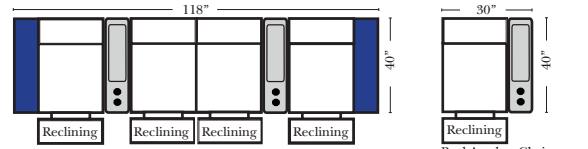

Recl 4C Sofa w/2 Small Straight Console Arms-53144
Recl Armless Chair w/Small Straight Console Arm-53126