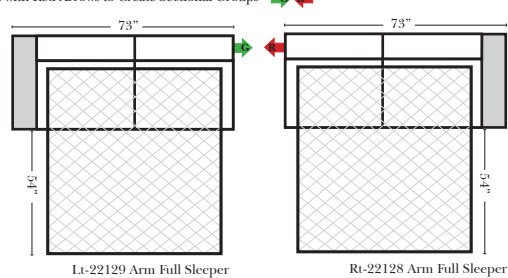

Reclining 90 Degree / L-Shape Sectional / Sleeper / Conversation / Theater

Put Green Arrows with Red Arrows to Create Sectional Groups → ↘