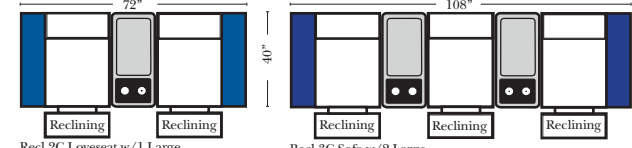

Pre-Configured Recl 3C Small & Large - Straight & Wedge Consoles (Center & Left Side of Page)

Recl 2C Loveseat w/1 Large Straight Console Arm-53132
Recl 3C Sofa w/2 Large Straight Console Arms-53130