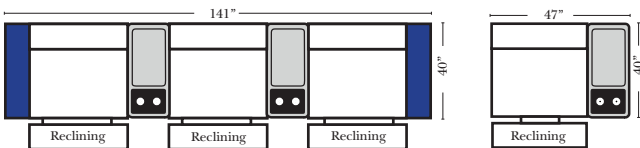

Recl 3C Super Sofa w/2 Large Straight Console Arm-52138
Recl Arms Chair & 1/2 w/Large Straight Console Arm-52128