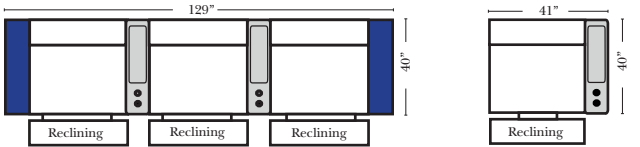

### Note:

All Dimensions are approximate, if accuracy is crucial, please contact us for validation of the dimensions shown. However, a 1" to 2" variance can still apply due to foam and upholstery.

Many items on these pages are available as Stationary (Non-Reclining)

## Reclining 90 Degree / L-Shape Sectional / Sleeper / Conversation / Theater

Put Green Arrows with Red Arrows to Create Sectional Groups → ↘

**Home Theater Seating - Console Arms**

Recl 2C Sofa w/1 Small Straight Console Arm-52150  
Recl 2C Sofa w/1 Large Straight Console Arm-52130