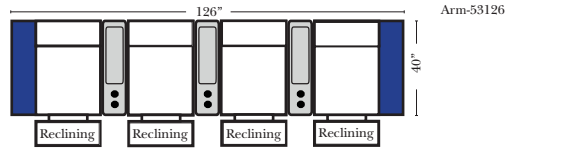

Recl 4C Sofa w/3 Small Straight Console Arms-53146