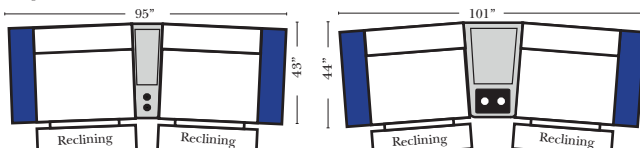

Recl 2C Sofa w/1 Small Wedge Console Arm-52151
Recl 2C Sofa w/1 Large Wedge Console Arm-52131