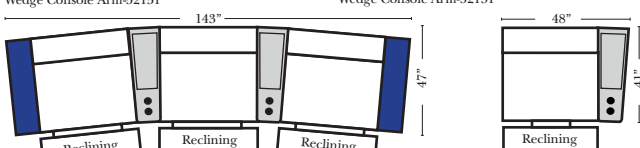

Recl 3C Super Sofa w/2 Small Wedge Console Arms-52159
Recl Arms Chair & 1/2 w/Small Wedge Console Arm-52127