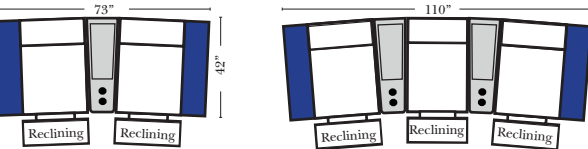

Recl 2C Loveseat w/1 Small Wedge Console Arms-53143
Recl 3C Sofa w/2 Small Wedge Console Arms-53141