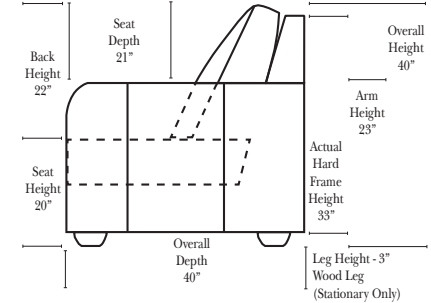

Suggested Configurations

v.10.19.18

The Suggested Configurations below are only a sample of what the imagination can create, please enjoy creating the configuration that fits your lifestyle, using the ideas below and from the items on the opposite page.