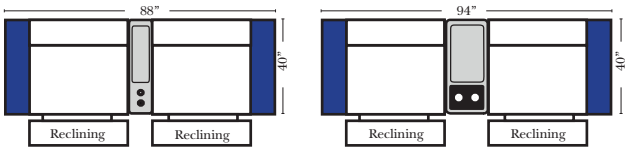

### Note:

All Dimensions are approximate, if accuracy is crucial, please contact us for validation of the dimensions shown. However, a 1" to 2" variance can still apply due to foam and upholstery.

Many items on these pages are available as Stationary (Non-Reclining)

## Reclining 90 Degree / L-Shape Sectional / Sleeper / Conversation / Theater

Put Green Arrows with Red Arrows to Create Sectional Groups → ↘

**Home Theater Seating - Console Arms**

Recl 2C Sofa w/1 Small Straight Console Arm-52150  
Recl 2C Sofa w/1 Large Straight Console Arm-52130