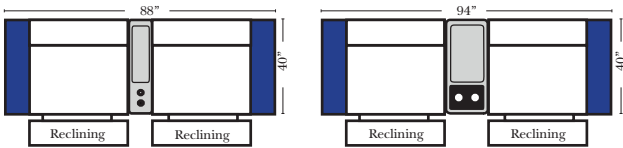

Home Theater Seating - Console Arms

Recl 2C Sofa w/1 Small Straight Console Arm-52150