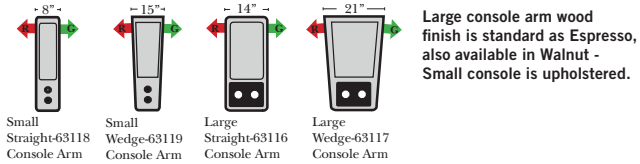

Home Theater Seating - Console Arms

Recl 2C Sofa w/1 Small Straight Console Arm-52150