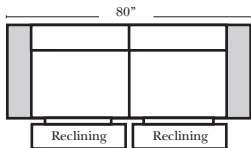

Reclining Standard/Sleeper

Put Blue Arrows with Yellow Arrows to Create Sectional Groups

**Portable Double Theater Arm (2) (Black, Hammered Antique, or Silver) Cup Holder (Fabric or Leather)

(13" W x 21" D x 6"H)