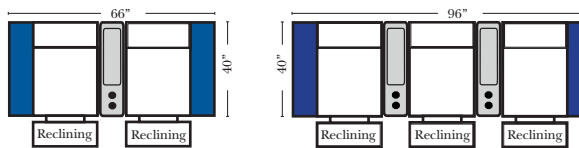

Pre-Configured Home Theater Seating

Pre-Configured Recl 2C & 3C Super Sofas Small & Large - Straight & Wedge Consoles (Left Side of Page)

Recl 2C Loveseat w/1 Small Straight Console Arm-53142