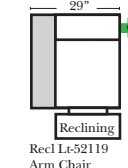

Sleeper Options: Full Size Available

- Add Deluxe Innerspring Mattress
- Add 5" Memory Foam Mattress

Note:

All Dimensions are approximate, if accuracy is crucial, please contact us for validation of the dimensions shown. However, a 1" to 2" variance can still apply due to foam and upholstery.

Many items on these pages are available as Stationary (Non-Reclining)

Reclining 90 Degree / L-Shape Sectional / Sleeper / Armless / Conversation

Put Green Arrows with Red Arrows to Create Sectional Groups