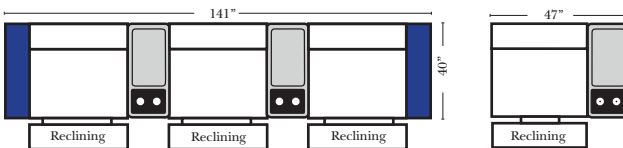

Recl 3C Super Sofa w/2 Large Straight Console Arm-52138