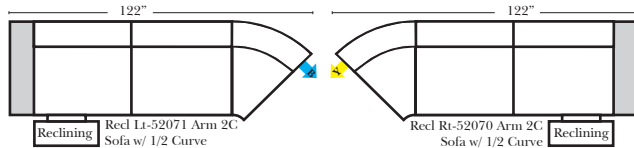

Reclining Standard/Sleeper

Put Blue Arrows with Yellow Arrows to Create Sectional Groups

**Portable Double Theater Arm (2) (Black, Hammered Antique, or Silver) Cup Holder (Fabric or Leather)

(13" W x 21" D x 6"H)

Sleeper Options: Full Size Available

- Add Deluxe Innerspring Mattress
- Add 5" Memory Foam Mattress

Note:

All Dimensions are approximate, if accuracy is crucial, please contact us for validation of the dimensions shown. However, a 1" to 2" variance can still apply due to foam and upholstery.