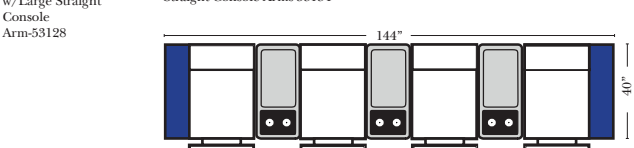

Recl 4C Sofa w/3 Large Straight Console Arms-53136