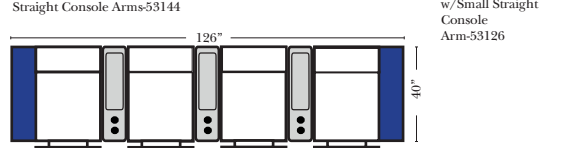

Recl 4C Sofa w/3 Small Straight Console Arms-53146