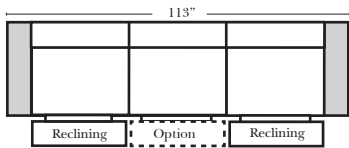

Reclining Standard/Sleeper

Put Blue Arrows with Yellow Arrows to Create Sectional Groups

**Portable Double Theater Arm (2) (Black, Hammered Antique, or Silver) Cup Holder (Fabric or Leather)

(13" W x 21" D x 6"H)