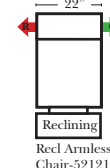

Sleeper Options: Full Size Available

- Add Deluxe Innerspring Mattress
- Add 5" Memory Foam Mattress

Note:

All Dimensions are approximate, if accuracy is crucial, please contact us for validation of the dimensions shown. However, a 1" to 2" variance can still apply due to foam and upholstery.

Many items on these pages are available as Stationary (Non-Reclining)

Reclining 90 Degree / L-Shape Sectional / Sleeper / Armless / Conversation

Put Green Arrows with Red Arrows to Create Sectional Groups