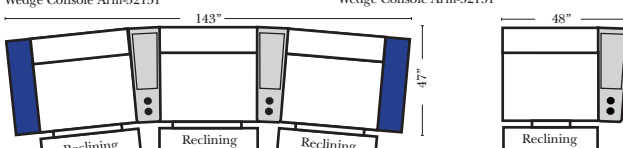

Recl 3C Super Sofa w/2 Small Wedge Console Arms-52159