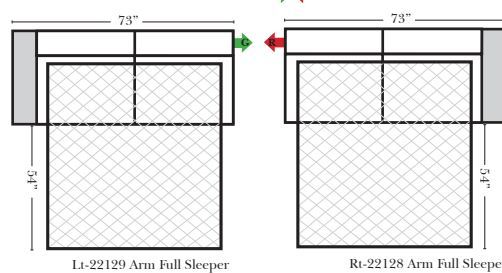

Reclining 90 Degree / L-Shape Sectional / Sleeper / Armless / Conversation

Put Green Arrows with Red Arrows to Create Sectional Groups