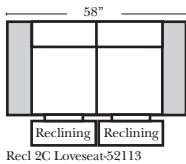

Reclining Standard/Sleeper

Put Blue Arrows with Yellow Arrows to Create Sectional Groups

**Portable Double Theater Arm (2) (Black, Hammered Antique, or Silver) Cup Holder (Fabric or Leather)

(13" W x 21" D x 6"H)