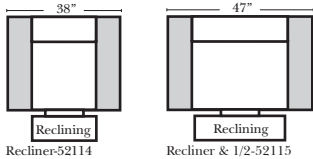

Reclining Standard/Sleeper

Put Blue Arrows with Yellow Arrows to Create Sectional Groups

**Portable Double Theater Arm (2) (Black, Hammered Antique, or Silver) Cup Holder (Fabric or Leather)

(13" W x 21" D x 6"H)