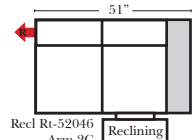

Reclining 90 Degree / L-Shape Sectional / Sleeper / Armless / Conversation

Put Green Arrows with Red Arrows to Create Sectional Groups