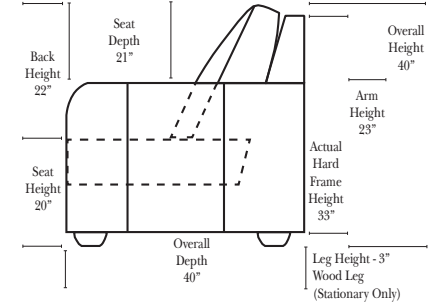

Suggested Configurations

The Suggested Configurations below are only a sample of what the imagination can create, please enjoy creating the configuration that fits your lifestyle, using the ideas below and from the items on the opposite page.