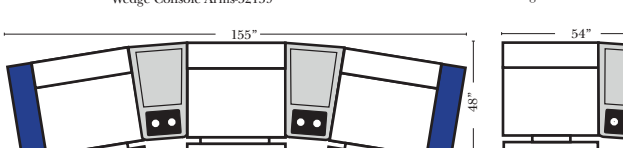

Recl 3C Super Sofa w/2 Large Wedge Console Arms-52139

Large console arm wood finish is standard as Espresso, also available in Walnut - Small console is upholstered.