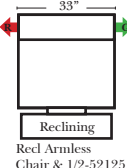

Sleeper Options: Full Size Available

- Add Deluxe Innerspring Mattress
- Add 5" Memory Foam Mattress

Note:

All Dimensions are approximate, if accuracy is crucial, please contact us for validation of the dimensions shown. However, a 1" to 2" variance can still apply due to foam and upholstery.

Many items on these pages are available as Stationary (Non-Reclining)

Reclining 90 Degree / L-Shape Sectional / Sleeper / Armless / Conversation

Put Green Arrows with Red Arrows to Create Sectional Groups