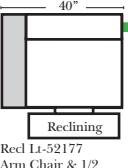

Sleeper Options: Full Size Available

- Add Deluxe Innerspring Mattress
- Add 5" Memory Foam Mattress

Note:

All Dimensions are approximate, if accuracy is crucial, please contact us for validation of the dimensions shown. However, a 1" to 2" variance can still apply due to foam and upholstery.

Many items on these pages are available as Stationary (Non-Reclining)

Reclining 90 Degree / L-Shape Sectional / Sleeper / Armless / Conversation

Put Green Arrows with Red Arrows to Create Sectional Groups