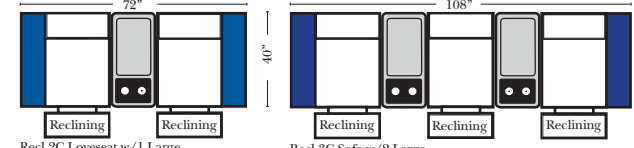

Pre-Configured Recl 3C Small & Large - Straight & Wedge Consoles (Center & Left Side of Page)

Recl 2C Loveseat w/1 Large Straight Console Arm-53132