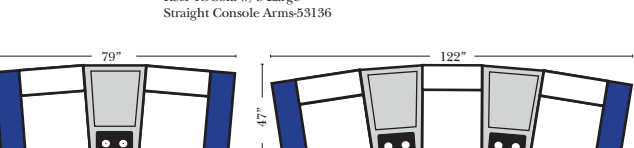

Recl 2C Loveseat w/1 Large Wedge Console Arms-53133