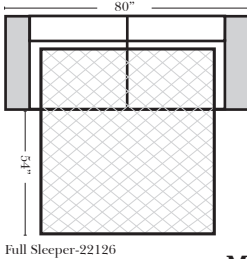

Reclining Standard/Sleeper

Put Blue Arrows with Yellow Arrows to Create Sectional Groups

**Portable Double Theater Arm (2) (Black, Hammered Antique, or Silver) Cup Holder (Fabric or Leather)

(13" W x 21" D x 6"H)