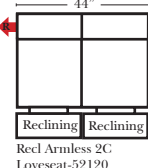

Sleeper Options: Full Size Available

- Add Deluxe Innerspring Mattress
- Add 5" Memory Foam Mattress

Note:

All Dimensions are approximate, if accuracy is crucial, please contact us for validation of the dimensions shown. However, a 1" to 2" variance can still apply due to foam and upholstery.

Many items on these pages are available as Stationary (Non-Reclining)

Reclining 90 Degree / L-Shape Sectional / Sleeper / Armless / Conversation

Put Green Arrows with Red Arrows to Create Sectional Groups