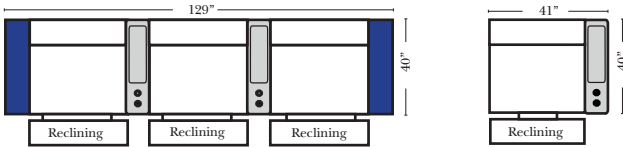

Recl 3C Super Sofa w/2 Small Straight Console Arm-52158