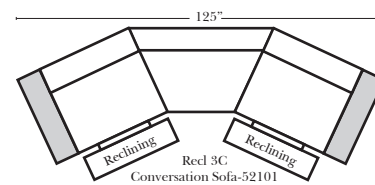

Sleeper Options: Full Size Available

- Add Deluxe Innerspring Mattress
- Add 5" Memory Foam Mattress

Note:

All Dimensions are approximate, if accuracy is crucial, please contact us for validation of the dimensions shown. However, a 1" to 2" variance can still apply due to foam and upholstery.

Many items on these pages are available as Stationary (Non-Reclining)

Reclining 90 Degree / L-Shape Sectional / Sleeper / Armless / Conversation

Put Green Arrows with Red Arrows to Create Sectional Groups