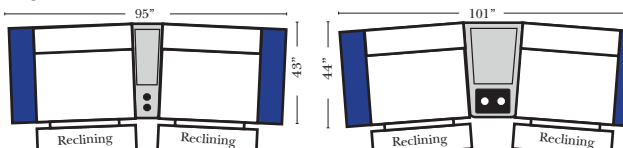

Recl 2C Sofa w/1 Small Wedge Console Arm-52151