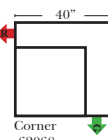

Sleeper Options: Full Size Available

- Add Deluxe Innerspring Mattress
- Add 5" Memory Foam Mattress

Note:

All Dimensions are approximate, if accuracy is crucial, please contact us for validation of the dimensions shown. However, a 1" to 2" variance can still apply due to foam and upholstery.

Many items on these pages are available as Stationary (Non-Reclining)

Reclining 90 Degree / L-Shape Sectional / Sleeper / Armless / Conversation

Put Green Arrows with Red Arrows to Create Sectional Groups