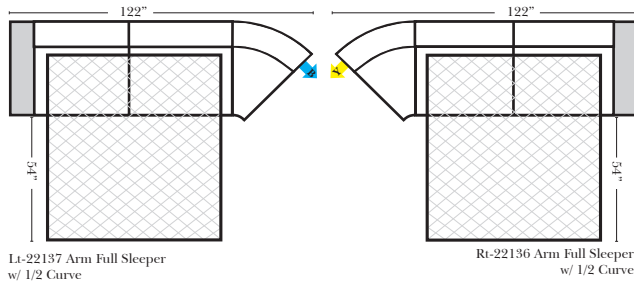

Reclining Standard/Sleeper

Put Blue Arrows with Yellow Arrows to Create Sectional Groups

**Portable Double Theater Arm (2) (Black, Hammered Antique, or Silver) Cup Holder (Fabric or Leather)

(13" W x 21" D x 6"H)

Sleeper Options: Full Size Available

- Add Deluxe Innerspring Mattress
- Add 5" Memory Foam Mattress

Note:

All Dimensions are approximate, if accuracy is crucial, please contact us for validation of the dimensions shown. However, a 1" to 2" variance can still apply due to foam and upholstery.