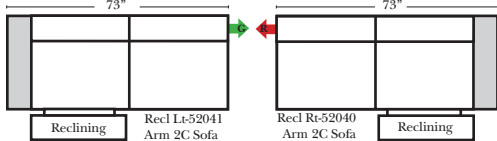

Sleeper Options: Full Size Available

- Add Deluxe Innerspring Mattress
- Add 5" Memory Foam Mattress

Note:

All Dimensions are approximate, if accuracy is crucial, please contact us for validation of the dimensions shown. However, a 1" to 2" variance can still apply due to foam and upholstery.

Many items on these pages are available as Stationary (Non-Reclining)

Reclining 90 Degree / L-Shape Sectional / Sleeper / Armless / Conversation

Put Green Arrows with Red Arrows to Create Sectional Groups