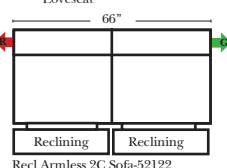

Sleeper Options: Full Size Available

- Add Deluxe Innerspring Mattress
- Add 5" Memory Foam Mattress

Note:

All Dimensions are approximate, if accuracy is crucial, please contact us for validation of the dimensions shown. However, a 1" to 2" variance can still apply due to foam and upholstery.

Many items on these pages are available as Stationary (Non-Reclining)

Reclining 90 Degree / L-Shape Sectional / Sleeper / Armless / Conversation

Put Green Arrows with Red Arrows to Create Sectional Groups