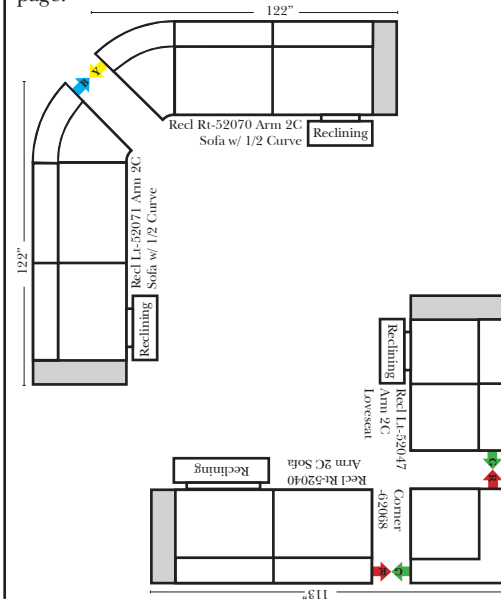

Suggested Configurations

The Suggested Configurations below are only a sample of what the imagination can create, please enjoy creating the configuration that fits your lifestyle, using the ideas below and from the items on the opposite page.