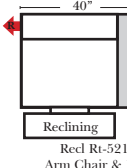

Sleeper Options: Full Size Available

- Add Deluxe Innerspring Mattress
- Add 5" Memory Foam Mattress

Note:

All Dimensions are approximate, if accuracy is crucial, please contact us for validation of the dimensions shown. However, a 1" to 2" variance can still apply due to foam and upholstery.

Many items on these pages are available as Stationary (Non-Reclining)

Reclining 90 Degree / L-Shape Sectional / Sleeper / Armless / Conversation

Put Green Arrows with Red Arrows to Create Sectional Groups