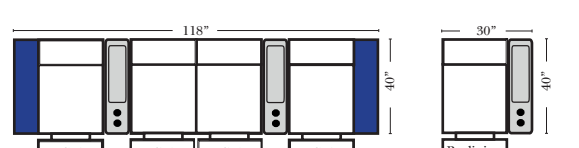

Recl 4C Sofa w/2 Small Straight Console Arms-53144