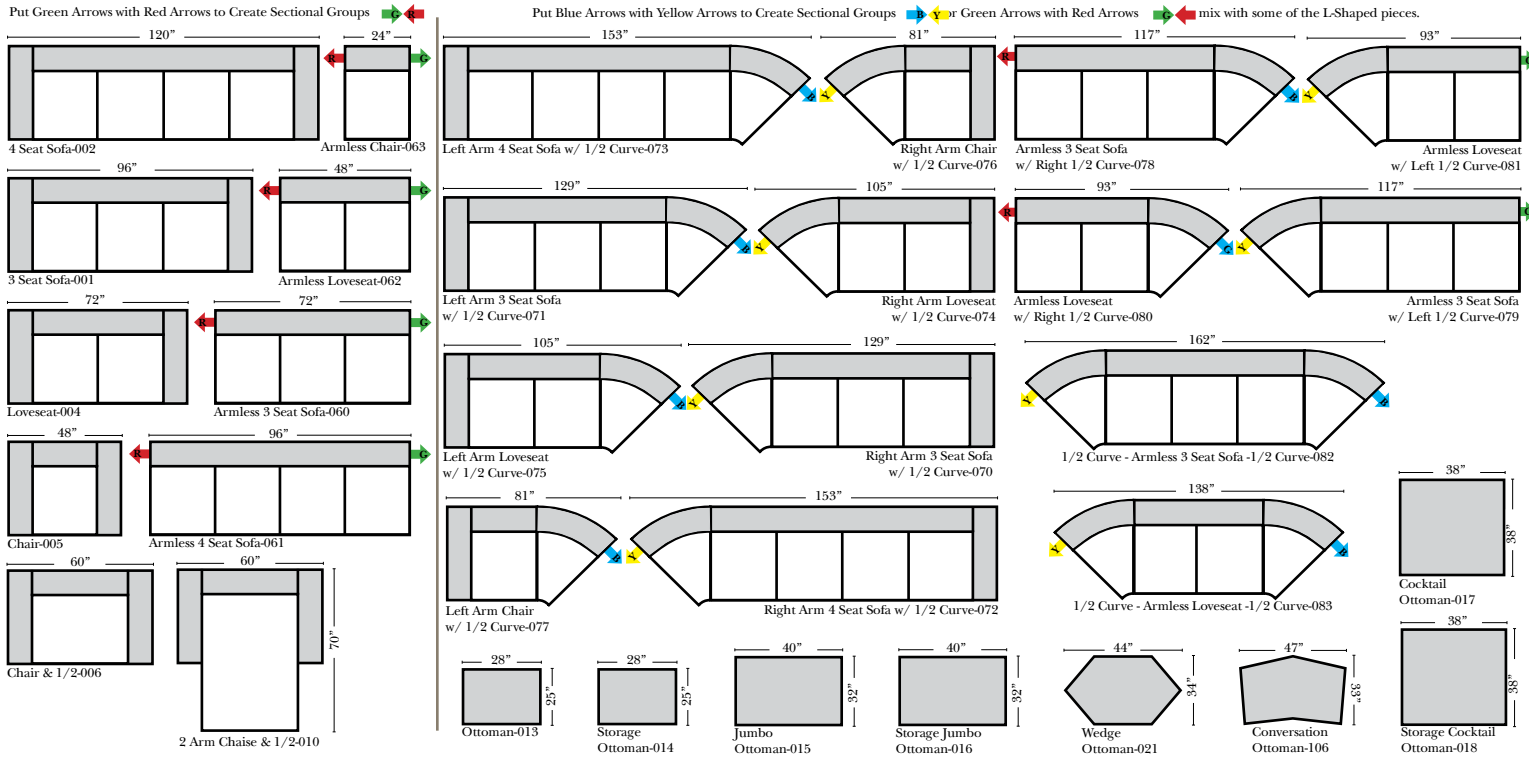

Standard & Armless (All 4 seat items ship as one piece if stationary, two pieces if motion installed)

Ottomans & 2 Piece Curve Sectional

v.11.04.12

Features

Standard:

- Available in Full & Top Grain Leathers
- Available in Luxury Fabrics
- All Hardwood Frames
- Nailheads

Options:

- Down Seats & Down Backs (additional Charge)
- No. 33 Firm Foam

Sleeper Options: (All the below options are at additional charges)

- Queen Sleeper available w/Standard Mattress
- Twin Sleeper available w/Standard Mattress
- Deluxe Innerspring Mattress: Queen / Twin
- Air Dream Coil Mattress: Queen Only
- Hideaway Air Mattress: Queen Only

Note:
All Dimensions are approximate, if accuracy is crucial, please contact us for validation of the dimensions shown. However, a 1" to 2" variance can still apply due to foam and upholstery.

L-Shape / 90 Degree Sectional

Bumper / Return Chaise & Conversation Sofas

Sleepers

Suggested Configurations

v.11.04.12

Put Green Arrows with Red Arrows to Create Sectional Groups
Put Orange Arrows with Tan Arrows to Create Sectional Groups