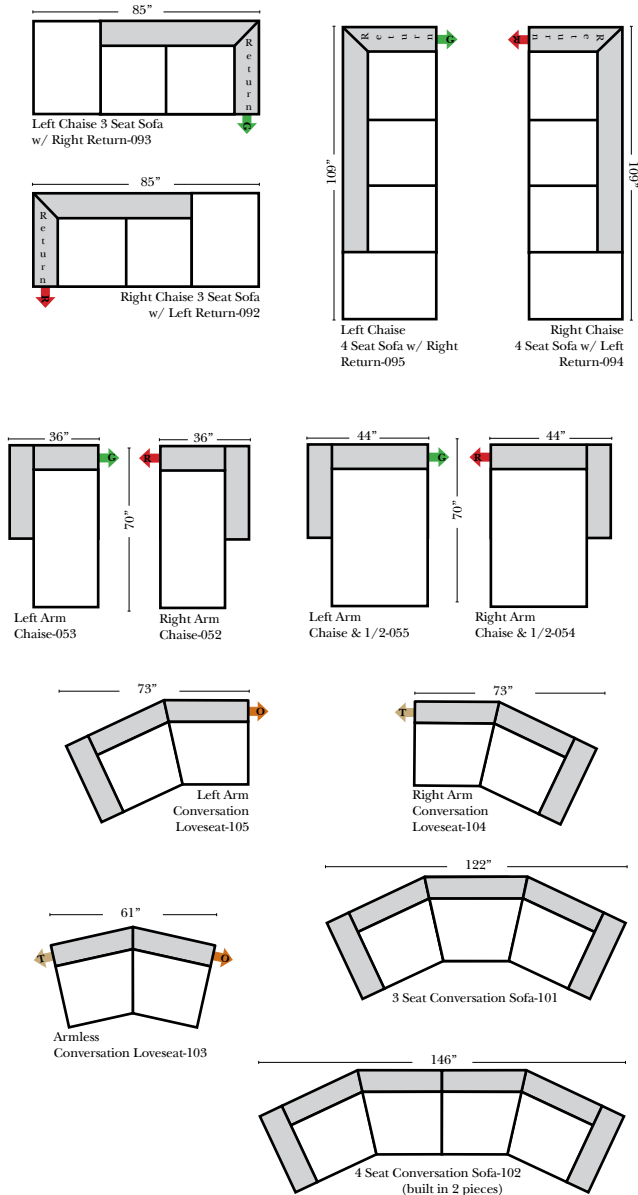

Standard & Armless (All 4 seat items ship as one piece if stationary, two pieces if motion installed)

Ottomans & 2 Piece Curve Sectional

v.11.04.12

Features

Standard:

- Available in Full & Top Grain Leathers
- Available in Luxury Fabrics
- All Hardwood Frames
- Nailheads

Options:

- Down Seats & Down Backs (additional Charge)
- No. 33 Firm Foam

Sleeper Options: (All the below options are at additional charges)

- Queen Sleeper available w/Standard Mattress
- Twin Sleeper available w/Standard Mattress
- Deluxe Innerspring Mattress: Queen / Twin
- Air Dream Coil Mattress: Queen Only
- Hideaway Air Mattress: Queen Only

Note:
All Dimensions are approximate, if accuracy is crucial, please contact us for validation of the dimensions shown. However, a 1" to 2" variance can still apply due to foam and upholstery.

L-Shape / 90 Degree Sectional

Bumper / Return Chaise & Conversation Sofas

Sleepers

Suggested Configurations

v.11.04.12

Put Green Arrows with Red Arrows to Create Sectional Groups
Put Orange Arrows with Tan Arrows to Create Sectional Groups