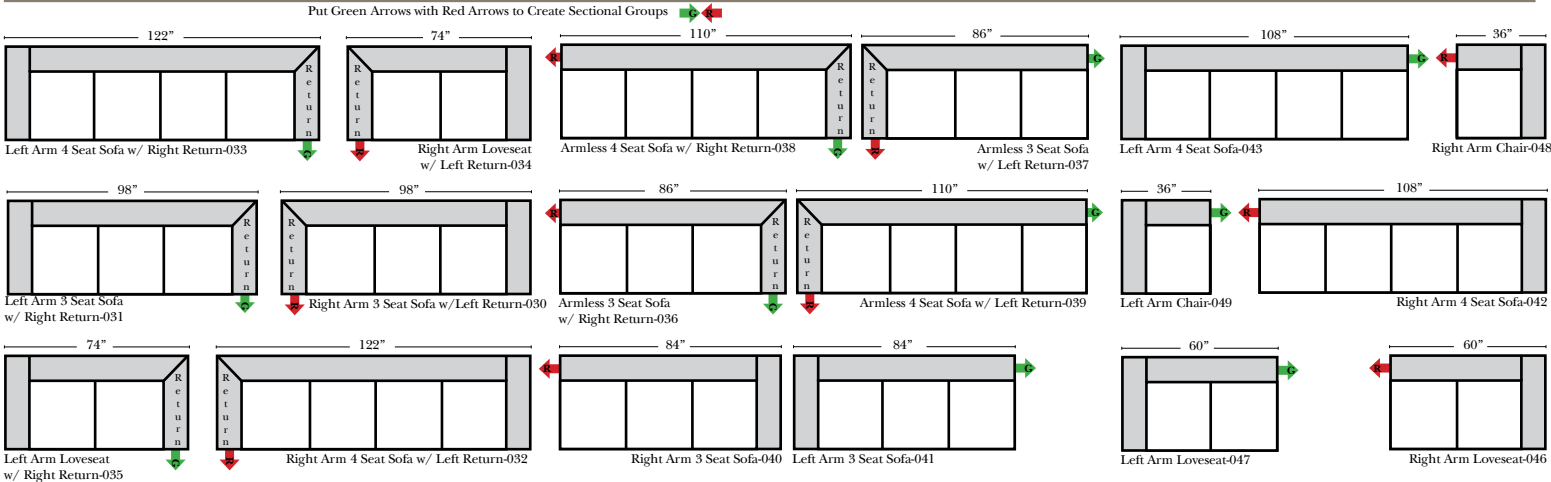

Standard & Armless (All 4 seat items ship as one piece if stationary, two pieces if motion installed)

Ottomans & 2 Piece Curve Sectional

v.11.04.12

Features

Standard:

- Available in Full & Top Grain Leathers
- Available in Luxury Fabrics
- All Hardwood Frames
- Nailheads

Options:

- Down Seats & Down Backs (additional Charge)
- No. 33 Firm Foam

Sleeper Options: (All the below options are at additional charges)

- Queen Sleeper available w/Standard Mattress
- Twin Sleeper available w/Standard Mattress
- Deluxe Innerspring Mattress: Queen / Twin
- Air Dream Coil Mattress: Queen Only
- Hideaway Air Mattress: Queen Only

Note:
All Dimensions are approximate, if accuracy is crucial, please contact us for validation of the dimensions shown. However, a 1" to 2" variance can still apply due to foam and upholstery.

L-Shape / 90 Degree Sectional