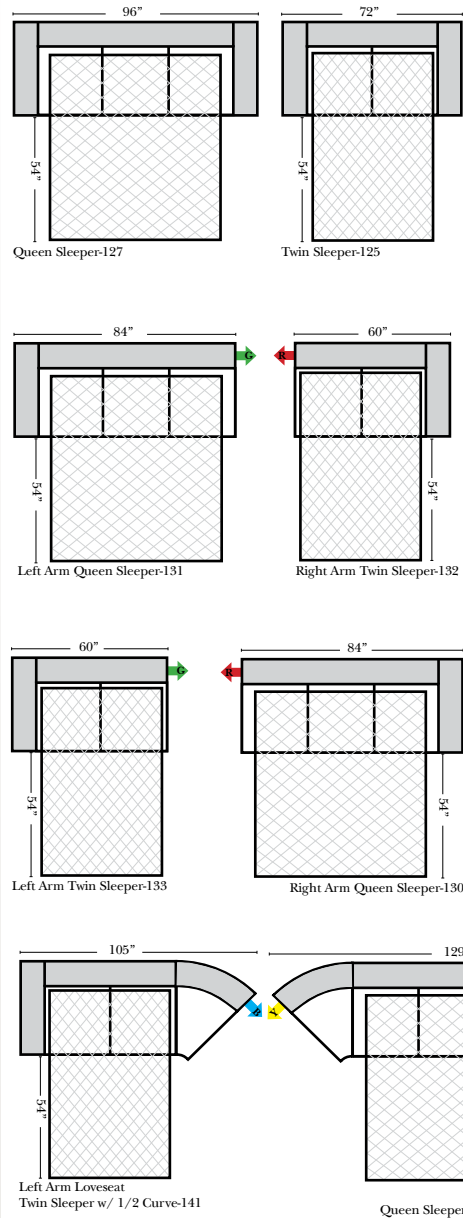

Put Green Arrows with Red Arrows to Create Sectional Groups
Put Blue Arrows with Yellow Arrows to Create Sectional Groups