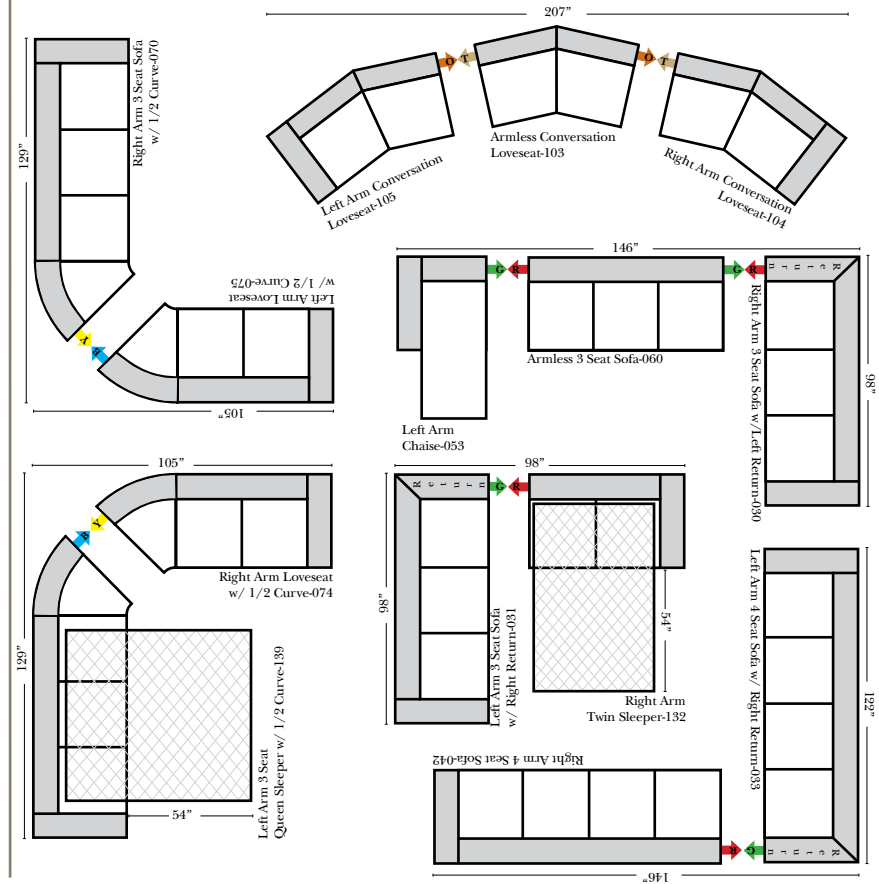

Standard & Armless (All 4 seat items ship as one piece if stationary, two pieces if motion installed)

Ottomans & 2 Piece Curve Sectional

v.11.04.12

Features

Standard:

- Available in Full & Top Grain Leathers
- Available in Luxury Fabrics
- All Hardwood Frames
- Nailheads

Note:
All Dimensions are approximate, if accuracy is crucial, please contact us for validation of the dimensions shown. However, a 1" to 2" variance can still apply due to foam and upholstery.

L-Shape / 90 Degree Sectional

Bumper / Return Chaise & Conversation Sofas

Sleepers

Suggested Configurations

v.11.04.12

Put Green Arrows with Red Arrows to Create Sectional Groups
Put Orange Arrows with Tan Arrows to Create Sectional Groups

Put Green Arrows with Red Arrows to Create Sectional Groups
Put Blue Arrows with Yellow Arrows to Create Sectional Groups

The Suggested Configurations below are only a sample of what the imagination can create, please enjoy creating the configuration that fits your lifestyle, using the ideas below and from the items on the opposite page.