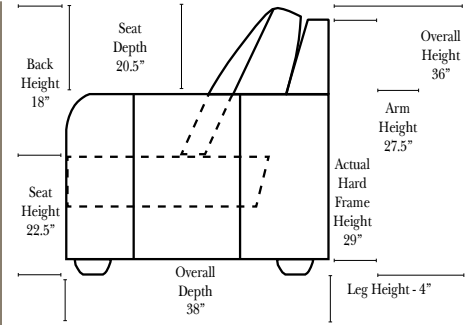

Standard & Armless (All 4 seat items ship as one piece if stationary, two pieces if motion installed)

Ottomans & 2 Piece Curve Sectional

v.11.04.12

Features

Standard:

- Available in Full & Top Grain Leathers
- Available in Luxury Fabrics
- All Hardwood Frames
- Nailheads

Options:

- Down Seats & Down Backs (additional Charge)
- No. 33 Firm Foam

Sleeper Options: (All the below options are at additional charges)

- Queen Sleeper available w/Standard Mattress
- Twin Sleeper available w/Standard Mattress
- Deluxe Innerspring Mattress: Queen / Twin
- Air Dream Coil Mattress: Queen Only
- Hideaway Air Mattress: Queen Only

Note:
All Dimensions are approximate, if accuracy is crucial, please contact us for validation of the dimensions shown. However, a 1" to 2" variance can still apply due to foam and upholstery.

L-Shape / 90 Degree Sectional