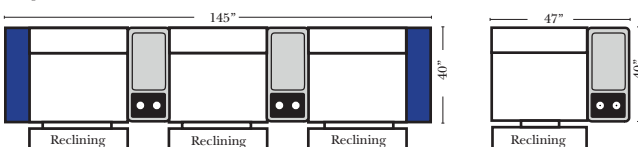

Recl 2C Sofa w/2 Large Straight Console Arm-52138   Recl 3C Super Sofa w/2 Large Straight Console Arm-52138

Recl Arms Chair & 1/2 w/Large Straight Console Arm-52128