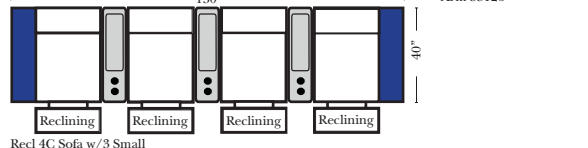

Recl 4C Sofa w/3 Small Straight Console Arms-53146