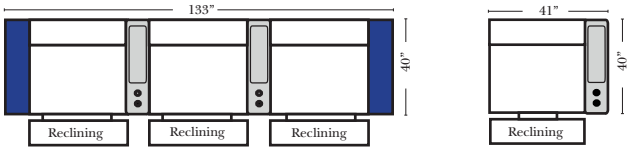

Home Theater Seating - Console Arms

Recl 2C Sofa w/2 Small Straight Console Arm-52158   Recl 3C Super Sofa w/2 Small Straight Console Arm-52158

Recl Arms Chair & 1/2 w/Small Straight Console Arm-52126