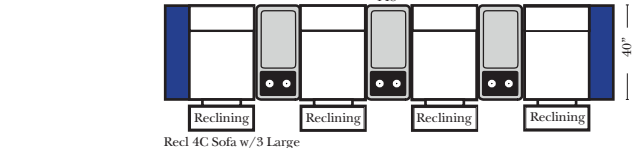

Recl 4C Sofa w/3 Large Straight Console Arms-53136