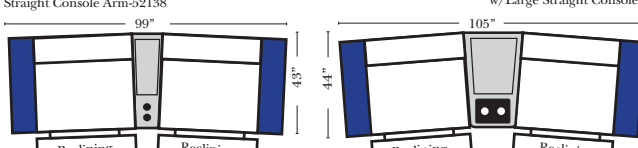

Recl 2C Sofa w/1 Small Wedge Console Arm-52151   Recl 2C Sofa w/1 Large Wedge Console Arm-52131