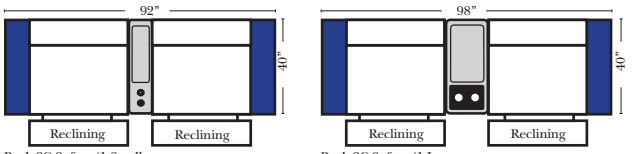

Home Theater Seating - Console Arms

Recl 2C Sofa w/2 Small Straight Console Arm-52158   Recl 3C Super Sofa w/2 Small Straight Console Arm-52158

Recl Arms Chair & 1/2 w/Small Straight Console Arm-52126