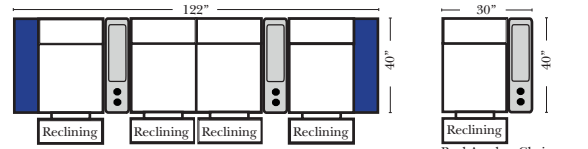

Recl 4C Sofa w/2 Small Straight Console Arms-53144   Recl Armless Chair w/Small Straight Console Arm-53126