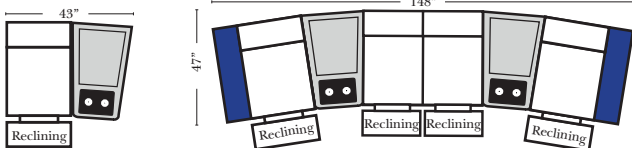

Recl Armless Chair w/Large Wedge Console Arm-53879   Recl 4C Sofa w/2 Large Wedge Console Arms-53135