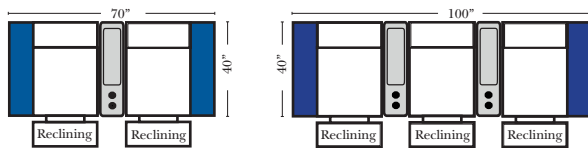

Pre-Configured Recl 2C & 3C Super Sofas Small & Large - Straight & Wedge Consoles (Left Side of Page)

Recl 2C Loveseat w/1 Small Straight Console Arm-53142   Recl 3C Sofa w/2 Small Straight Console Arms-53140