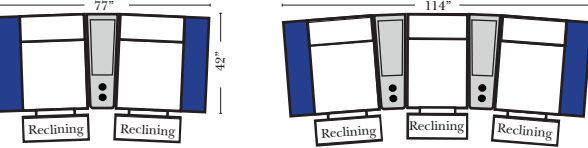

Recl 2C Loveseat w/1 Small Wedge Console Arms-53143   Recl 3C Sofa w/2 Small Wedge Console Arms-53141