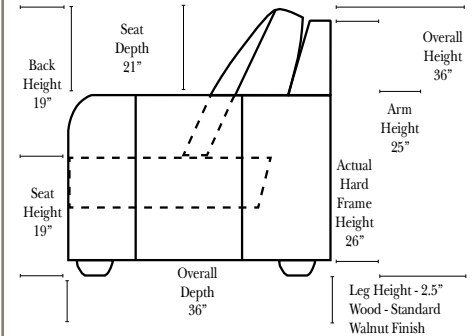

**Standard & Armless** (All 4 seat items ship as one piece if stationary, two pieces if motion installed)

**Ottomans & 2 Piece Curve Sectional**

v.11.04.12

**Features**

- Standard:**
- Available in Full & Top Grain Leathers
  - Available in Luxury Fabrics
  - All Hardwood Frames
  - Nail Heads

- Options:**
- Down Seats & Down Backs (additional Charge)
  - No. 33 Firm Foam

- Sleeper Options:** (All the below options are at additional charges)
- Full Sleeper available w/Standard Mattress
  - Deluxe Innerspring Mattress: Full Only
  - Air Dream Coil Mattress: Full Only

**L-Shape / 90 Degree Sectional**

(All 4 seat items ship as one piece if stationary, two pieces if motion installed)

Put Green Arrows with Red Arrows to Create Sectional Groups

**Note:**

All Dimensions are approximate, if accuracy is crucial, please contact us for validation of the dimensions shown. However, a 1" to 2" variance can still apply due to foam and upholstery.