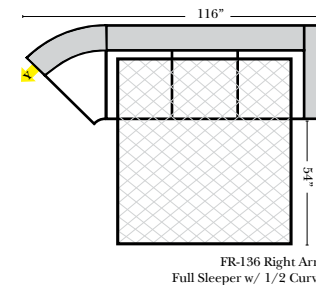

Put Green Arrows with Red Arrows to Create Sectional Groups
Put Blue Arrows with Yellow Arrows to Create Sectional Groups