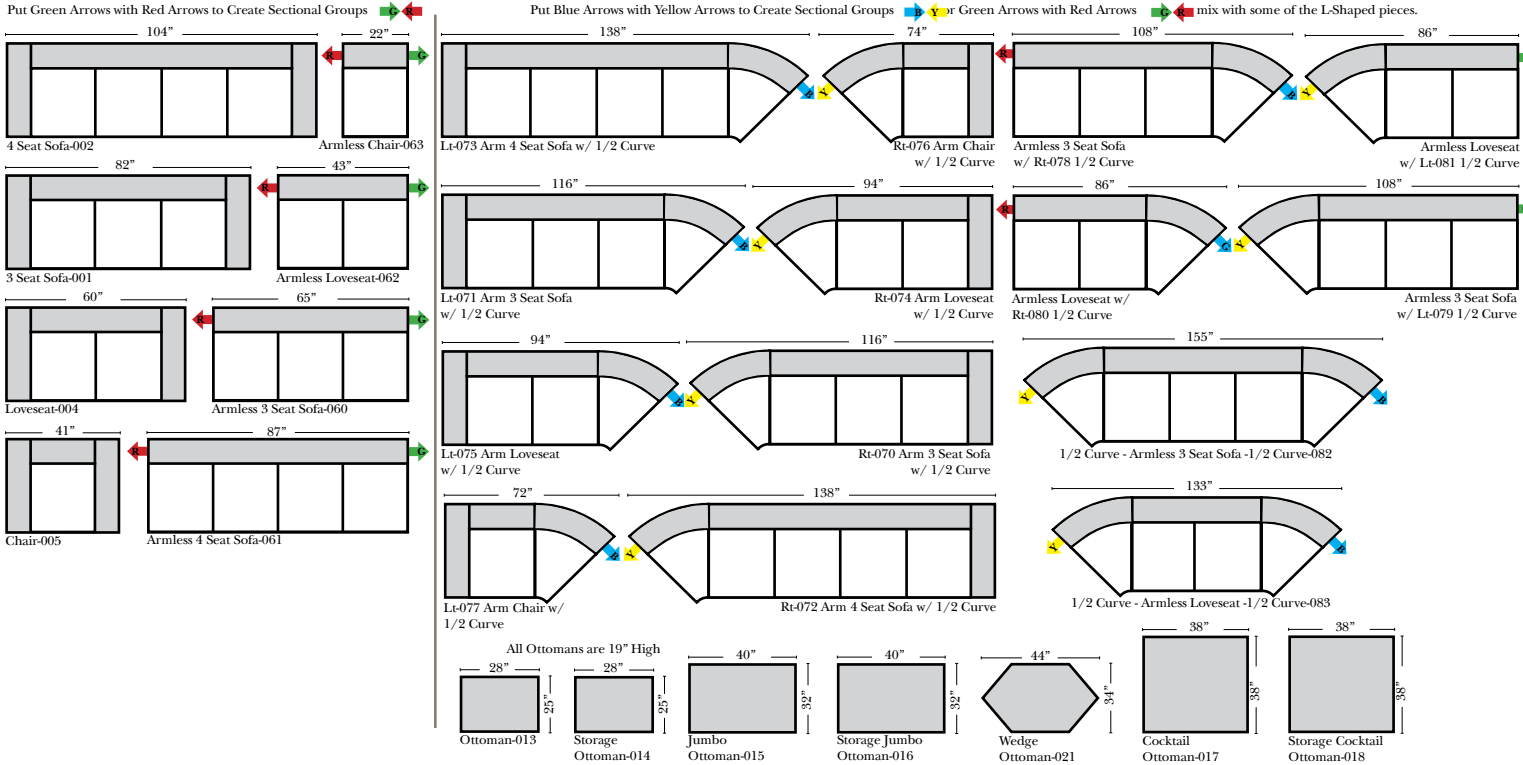

**Standard & Armless** (All 4 seat items ship as one piece if stationary, two pieces if motion installed)

**Ottomans & 2 Piece Curve Sectional**

v.11.04.12

**Features**

- Standard:**
- Available in Full & Top Grain Leathers
  - Available in Luxury Fabrics
  - All Hardwood Frames
  - Nail Heads

- Options:**
- Down Seats & Down Backs (additional Charge)
  - No. 33 Firm Foam

- Sleeper Options:** (All the below options are at additional charges)
- Full Sleeper available w/Standard Mattress
  - Deluxe Innerspring Mattress: Full Only
  - Air Dream Coil Mattress: Full Only

**L-Shape / 90 Degree Sectional**

(All 4 seat items ship as one piece if stationary, two pieces if motion installed)

Put Green Arrows with Red Arrows to Create Sectional Groups

**Note:**

All Dimensions are approximate, if accuracy is crucial, please contact us for validation of the dimensions shown. However, a 1" to 2" variance can still apply due to foam and upholstery.