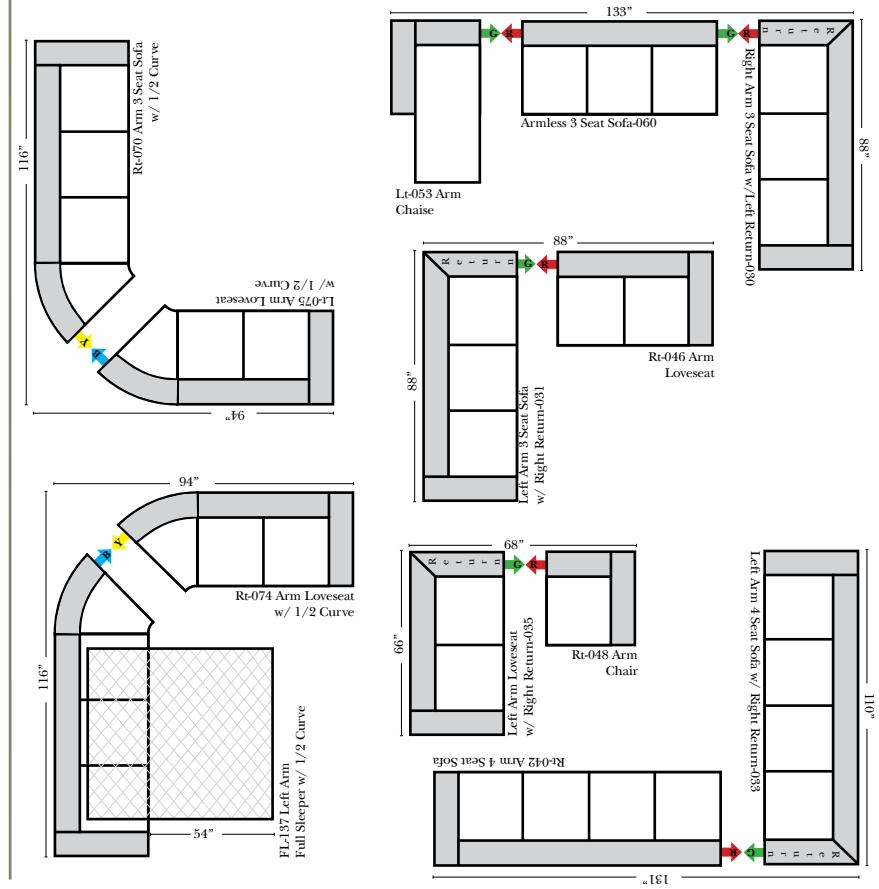

The Suggested Configurations below are only a sample of what the imagination can create, please enjoy creating the configuration that fits your lifestyle, using the ideas below and from the items on the opposite page.