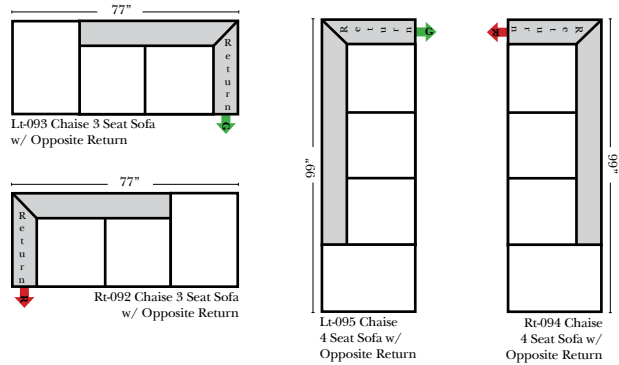

Bumper / Return Chaise & Conversation Sofas

Sleepers

Suggested Configurations

v.11.04.12

Put Green Arrows with Red Arrows to Create Sectional Groups
Put Orange Arrows with Tan Arrows to Create Sectional Groups