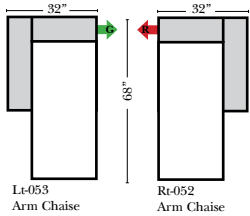

Bumper / Return Chaise & Conversation Sofas

Sleepers

Suggested Configurations

v.11.04.12

Put Green Arrows with Red Arrows to Create Sectional Groups
Put Orange Arrows with Tan Arrows to Create Sectional Groups