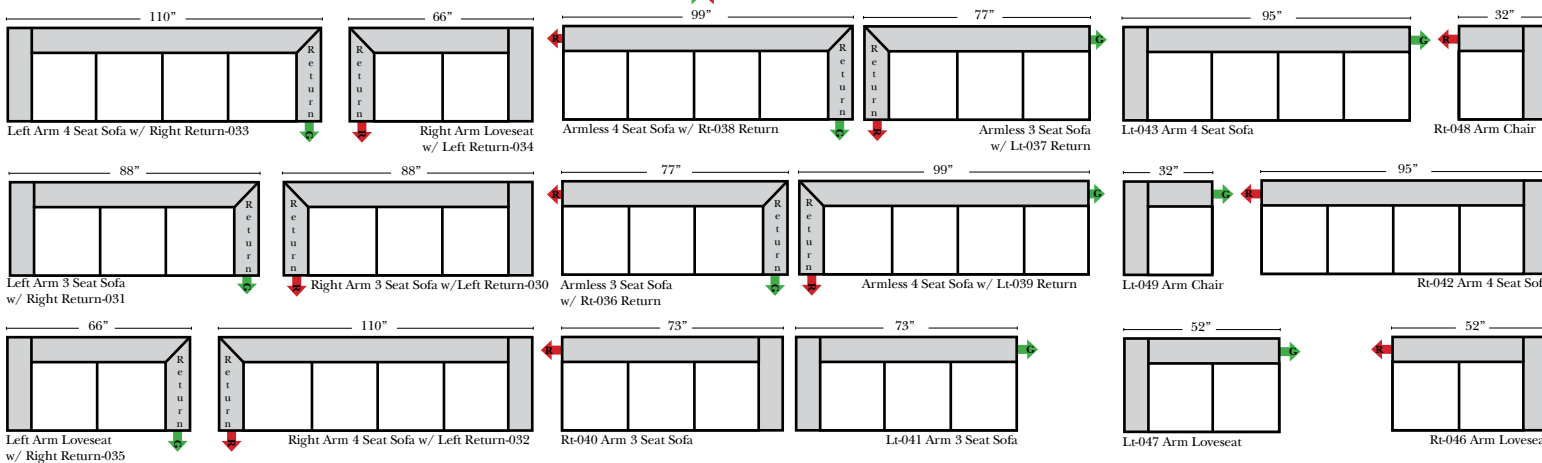

**Standard & Armless** (All 4 seat items ship as one piece if stationary, two pieces if motion installed)

**Ottomans & 2 Piece Curve Sectional**

v.11.04.12

**Features**

- Standard:**
- Available in Full & Top Grain Leathers
  - Available in Luxury Fabrics
  - All Hardwood Frames
  - Nail Heads

- Options:**
- Down Seats & Down Backs (additional Charge)
  - No. 33 Firm Foam

- Sleeper Options:** (All the below options are at additional charges)
- Full Sleeper available w/Standard Mattress
  - Deluxe Innerspring Mattress: Full Only
  - Air Dream Coil Mattress: Full Only

**L-Shape / 90 Degree Sectional**

(All 4 seat items ship as one piece if stationary, two pieces if motion installed)

Put Green Arrows with Red Arrows to Create Sectional Groups

**Note:**

All Dimensions are approximate, if accuracy is crucial, please contact us for validation of the dimensions shown. However, a 1" to 2" variance can still apply due to foam and upholstery.