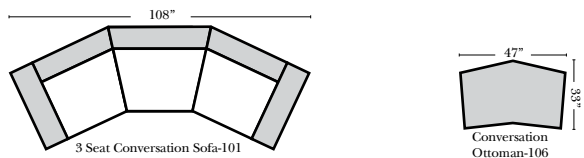

Bumper / Return Chaise & Conversation Sofas

Sleepers

Suggested Configurations

v.11.04.12

Put Green Arrows with Red Arrows to Create Sectional Groups
Put Orange Arrows with Tan Arrows to Create Sectional Groups