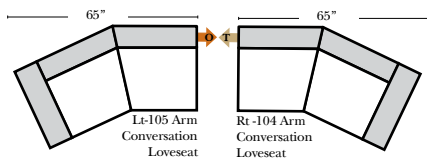

Bumper / Return Chaise & Conversation Sofas

Sleepers

Suggested Configurations

v.11.04.12

Put Green Arrows with Red Arrows to Create Sectional Groups
Put Orange Arrows with Tan Arrows to Create Sectional Groups