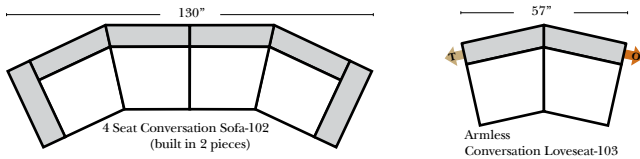

Bumper / Return Chaise & Conversation Sofas

Sleepers

Suggested Configurations

v.11.04.12

Put Green Arrows with Red Arrows to Create Sectional Groups
Put Orange Arrows with Tan Arrows to Create Sectional Groups