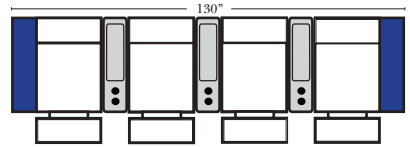

Home Theater Pre-Configured Small Straight & Wedge Consoles

2C Loveseat w/1 Small Straight Console Arm-53142

3C Sofa w/2 Small Straight Console Arms-53140

4C Sofa w/2 Small Straight Console Arms-53144

Armless Chair w/Small Straight Console Arm-53126