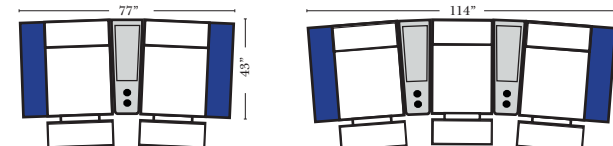

2C Loveseat w/1 Small Wedge Console Arms-53143

3C Sofa w/2 Small Wedge Console Arms-53141