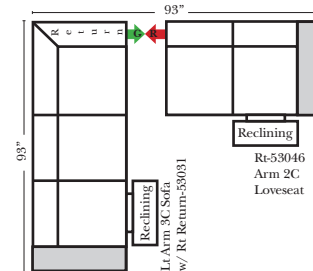

90 Degree / L-Shape Sectional

Note:

All Dimensions are approximate, if accuracy is crucial, please contact us for validation of the dimensions shown. However, a 1" to 2" variance can still apply due to foam and upholstery.

23126 3C Full Sleeper

23129 Lt Arm 3C Full Sleeper

23128 Rt Arm 3C Full Sleeper

23137 Lt Arm 3C Full Sleeper w/ 1/2 Curve

23136 Rt Arm 3C Full Sleeper w/ 1/2 Curve

Home Theater Seating - Console Arms

Pre-Configured Home Theater Seating