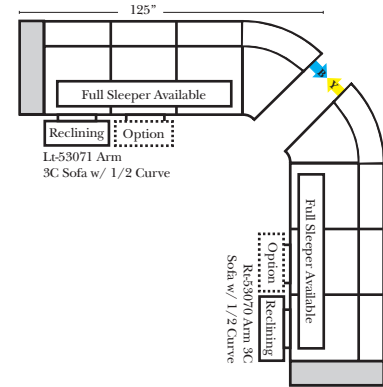

90 Degree / L-Shape Sectional

Note:

All Dimensions are approximate, if accuracy is crucial, please contact us for validation of the dimensions shown. However, a 1" to 2" variance can still apply due to foam and upholstery.

Sleepers

Suggested Configurations

v.03.08.21

Sleeper Options: (Additional charges apply)

- Full Sleeper available w/Standard Mattress
- 5" Memory Foam Mattress: Full
- Air Dream Coil Mattress: Full Only

The Suggested Configurations below are only a sample of what the imagination can create, please enjoy creating the configuration that fits your lifestyle, using the ideas below and from the items on the other pages.

23126 3C Full Sleeper

23129 Lt Arm 3C Full Sleeper

23128 Rt Arm 3C Full Sleeper

23137 Lt Arm 3C Full Sleeper w/ 1/2 Curve

23136 Rt Arm 3C Full Sleeper w/ 1/2 Curve

Home Theater Seating - Console Arms

Pre-Configured Home Theater Seating