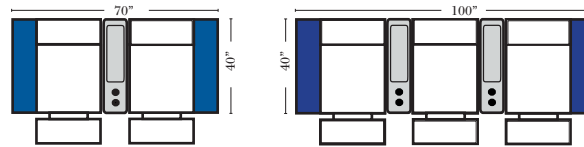

Home Theater Pre-Configured Small Straight & Wedge Consoles

2C Loveseat w/1 Small Straight Console Arm-53142

3C Sofa w/2 Small Straight Console Arms-53140