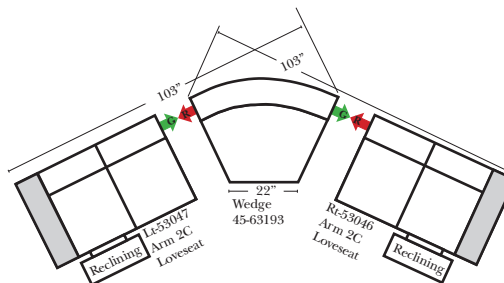

90 Degree / L-Shape Sectional

Note:

All Dimensions are approximate, if accuracy is crucial, please contact us for validation of the dimensions shown. However, a 1" to 2" variance can still apply due to foam and upholstery.

23126 3C Full Sleeper

23129 Lt Arm 3C Full Sleeper

23128 Rt Arm 3C Full Sleeper

23137 Lt Arm 3C Full Sleeper w/ 1/2 Curve

23136 Rt Arm 3C Full Sleeper w/ 1/2 Curve

Home Theater Seating - Console Arms

Pre-Configured Home Theater Seating