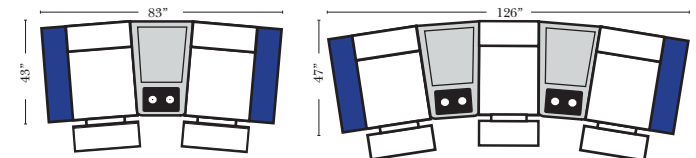

2C Loveseat w/1 Large Wedge Console Arms-53133

3C Sofa w/2 Large Wedge Console Arms-53131