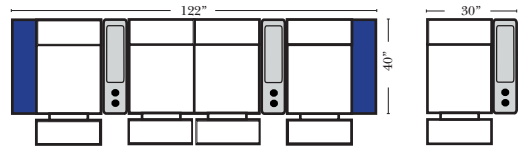

Home Theater Pre-Configured Small Straight & Wedge Consoles

2C Loveseat w/1 Small Straight Console Arm-53142

3C Sofa w/2 Small Straight Console Arms-53140

4C Sofa w/2 Small Straight Console Arms-53144

Armless Chair w/Small Straight Console Arm-53126