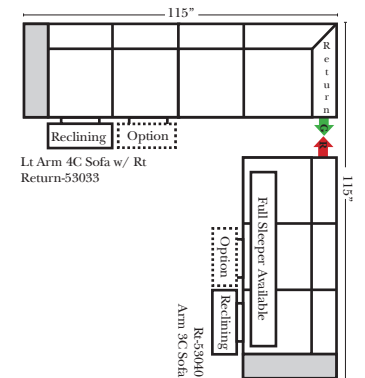

90 Degree / L-Shape Sectional

Note:

All Dimensions are approximate, if accuracy is crucial, please contact us for validation of the dimensions shown. However, a 1" to 2" variance can still apply due to foam and upholstery.

23126 3C Full Sleeper

23129 Lt Arm 3C Full Sleeper

23128 Rt Arm 3C Full Sleeper

23137 Lt Arm 3C Full Sleeper w/ 1/2 Curve

23136 Rt Arm 3C Full Sleeper w/ 1/2 Curve

Home Theater Seating - Console Arms

Pre-Configured Home Theater Seating