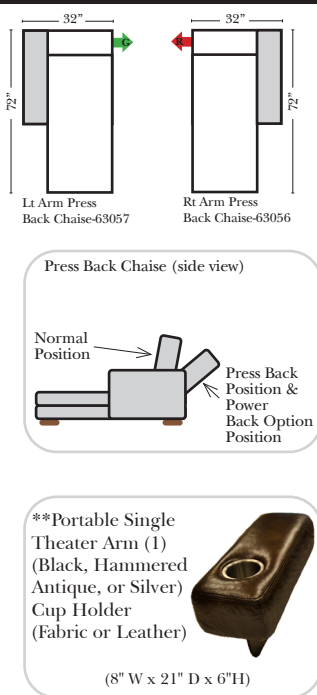

Options: (No Additional Charge)

- No. 33 Firm Foam

Options: (Additional Charges Apply)

- Power Recliner Mechanism
- Power Lumbar
- Center Seat Recliner (See Option Note)
- Rechargeable Battery Pack (will operate 2 recliner footrests or multiple mechanisms per recliner)
- Swivel Recliner Base (2 Arm Recliner Only)
- Swivel Glider Mechanism (2 Arm Recliner Only)
- Glider Mechanism (2 Arm Recliner Only)
- Lift Chair Dual Motor Mechanism (Lifts Person to a Standing Position), (2 Arm Recliner Only)
- Upholstered Swivel Base (2 Arm Recliner Only)
- Power 180° Swivel Glider Mechanism (2 Arm Recliner Only)
- Swivel Table for Console Arms (Espresso or Walnut Wood Finish)
- **Portable Single Theater Arm (1) (Black, Hammered Antique, or Silver) Cup Holder (Fabric or Leather)

90 Degree / L-Shape Sectional

Note:

All Dimensions are approximate, if accuracy is crucial, please contact us for validation of the dimensions shown. However, a 1" to 2" variance can still apply due to foam and upholstery.