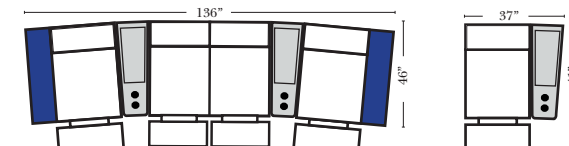

4C Sofa w/2 Small Wedge Console Arms-53145

Armless Chair w/Small Wedge Console Arm-53127