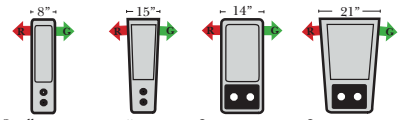

Home Theater Seating - Console Arms

Pre-Configured Home Theater Seating

v.03.08.21

Small Straight-63118 Console Arm
Small Wedge-63119 Console Arm
Large Straight-63116 Console Arm
Large Wedge-63117 Console Arm

Large console arm wood finish is standard as Espresso, available in Walnut - Small console is upholstered.