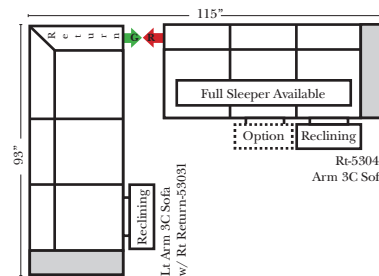

90 Degree / L-Shape Sectional

Note:

All Dimensions are approximate, if accuracy is crucial, please contact us for validation of the dimensions shown. However, a 1" to 2" variance can still apply due to foam and upholstery.

Sleepers

Suggested Configurations

v.03.08.21

Sleeper Options: (Additional charges apply)

- Full Sleeper available w/Standard Mattress
- 5" Memory Foam Mattress: Full
- Air Dream Coil Mattress: Full Only

The Suggested Configurations below are only a sample of what the imagination can create, please enjoy creating the configuration that fits your lifestyle, using the ideas below and from the items on the other pages.

23126 3C Full Sleeper

23129 Lt Arm 3C Full Sleeper

23128 Rt Arm 3C Full Sleeper

23137 Lt Arm 3C Full Sleeper w/ 1/2 Curve

23136 Rt Arm 3C Full Sleeper w/ 1/2 Curve

Home Theater Seating - Console Arms

Pre-Configured Home Theater Seating