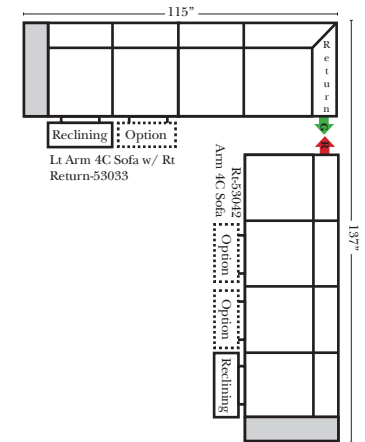

90 Degree / L-Shape Sectional

Note:

All Dimensions are approximate, if accuracy is crucial, please contact us for validation of the dimensions shown. However, a 1" to 2" variance can still apply due to foam and upholstery.

23126 3C Full Sleeper

23129 Lt Arm 3C Full Sleeper

23128 Rt Arm 3C Full Sleeper

23137 Lt Arm 3C Full Sleeper w/ 1/2 Curve

23136 Rt Arm 3C Full Sleeper w/ 1/2 Curve

Home Theater Seating - Console Arms

Pre-Configured Home Theater Seating