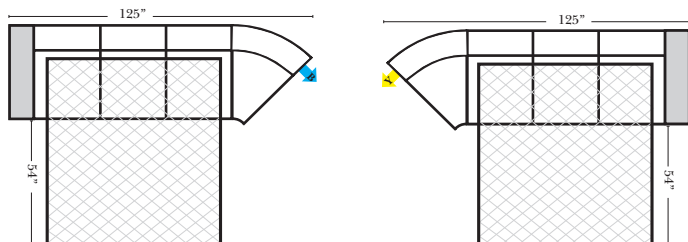

23137 Lt Arm 3C Full Sleeper w/ 1/2 Curve

23136 Rt Arm 3C Full Sleeper w/ 1/2 Curve