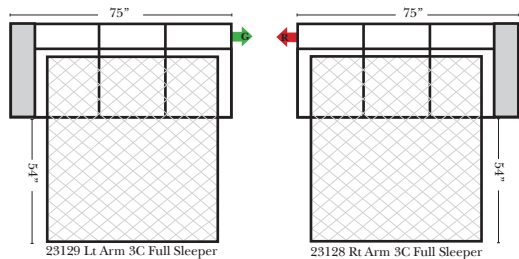

23129 Lt Arm 3C Full Sleeper

23128 Rt Arm 3C Full Sleeper