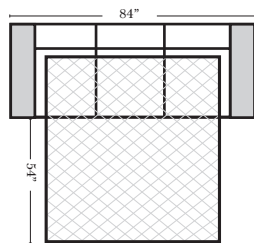

90 Degree / L-Shape Sectional

Note:

All Dimensions are approximate, if accuracy is crucial, please contact us for validation of the dimensions shown. However, a 1" to 2" variance can still apply due to foam and upholstery.

Sleepers

Suggested Configurations

v.03.08.21

Sleeper Options: (Additional charges apply)

- Full Sleeper available w/Standard Mattress
- 5" Memory Foam Mattress: Full
- Air Dream Coil Mattress: Full Only

The Suggested Configurations below are only a sample of what the imagination can create, please enjoy creating the configuration that fits your lifestyle, using the ideas below and from the items on the other pages.