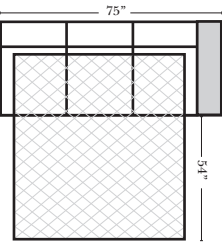

Sleeper Options: (Additional Charges Apply)

- Deluxe Mattress (Full Size Only)
- 5" Memory Foam Mattress (Full Size Only)

Note:

All Dimensions are approximate, if accuracy is crucial, please contact us for validation of the dimensions shown. However, a 1" to 2" variance can still apply due to foam and upholstery.

90 Degree / L-Shape Sectional

Put Green Arrows with Red Arrows to Create Sectional Groups → ←

Sleepers

Suggested Configurations

v.05.06.23

Sleeper Options: (Additional charges apply)

- Deluxe Innerspring Mattress: Full
- 5" Memory Foam Mattress: Full Only

23126 3C Full Sleeper

23129 Lt Arm 3C Full Sleeper

23128 Rt Arm 3C Full Sleeper

23137 Lt Arm 3C Full Sleeper w/ 1/2 Curve

23136 Rt Arm 3C Full Sleeper w/ 1/2 Curve

The Suggested Configurations below are only a sample of what the imagination can create, please enjoy creating the configuration that fits your lifestyle, using the ideas below and from the items on the other pages.