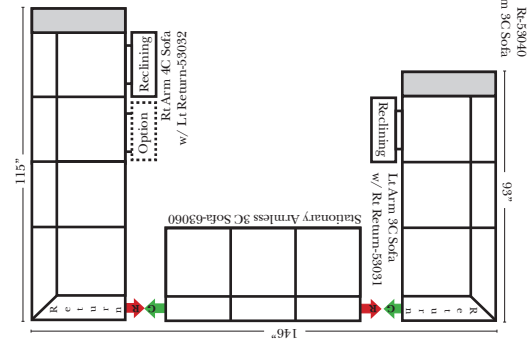

90 Degree / L-Shape Sectional

Put Green Arrows with Red Arrows to Create Sectional Groups → ←

Sleepers

Suggested Configurations

v.05.06.23

Sleeper Options: (Additional charges apply)

- Deluxe Innerspring Mattress: Full
- 5" Memory Foam Mattress: Full Only

23126 3C Full Sleeper

23129 Lt Arm 3C Full Sleeper

23128 Rt Arm 3C Full Sleeper

23137 Lt Arm 3C Full Sleeper w/ 1/2 Curve

23136 Rt Arm 3C Full Sleeper w/ 1/2 Curve

The Suggested Configurations below are only a sample of what the imagination can create, please enjoy creating the configuration that fits your lifestyle, using the ideas below and from the items on the other pages.