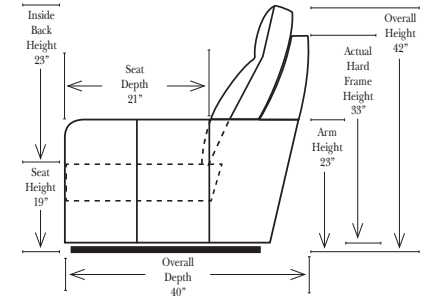

Standard

Put Green Arrows with Red Arrows to Create Sectional Groups → ←

2- Curve Sectional Pieces

Put Blue Arrows with Yellow Arrows to Create Sectional Groups → ←

Conversation Sofas

Features & Options

Standard:

Sleeper Options: (Additional Charges Apply)

- Deluxe Mattress (Full Size Only)
- 5" Memory Foam Mattress (Full Size Only)

Note:

All Dimensions are approximate, if accuracy is crucial, please contact us for validation of the dimensions shown. However, a 1" to 2" variance can still apply due to foam and upholstery.