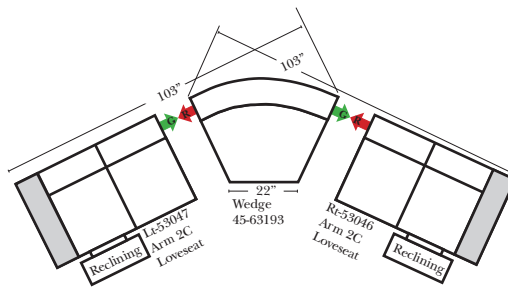

Sleeper Options: (Additional Charges Apply)

- Deluxe Mattress (Full Size Only)
- 5" Memory Foam Mattress (Full Size Only)

Note:

All Dimensions are approximate, if accuracy is crucial, please contact us for validation of the dimensions shown. However, a 1" to 2" variance can still apply due to foam and upholstery.

90 Degree / L-Shape Sectional

Put Green Arrows with Red Arrows to Create Sectional Groups → ←

Sleepers

Suggested Configurations

v.05.06.23

Sleeper Options: (Additional charges apply)

- Deluxe Innerspring Mattress: Full
- 5" Memory Foam Mattress: Full Only

23126 3C Full Sleeper

23129 Lt Arm 3C Full Sleeper

23128 Rt Arm 3C Full Sleeper

23137 Lt Arm 3C Full Sleeper w/ 1/2 Curve

23136 Rt Arm 3C Full Sleeper w/ 1/2 Curve

The Suggested Configurations below are only a sample of what the imagination can create, please enjoy creating the configuration that fits your lifestyle, using the ideas below and from the items on the other pages.