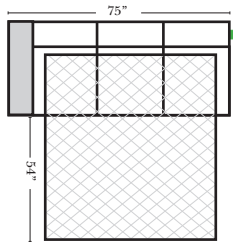

Sleeper Options: (Additional Charges Apply)

- Deluxe Mattress (Full Size Only)
- 5" Memory Foam Mattress (Full Size Only)

Note:

All Dimensions are approximate, if accuracy is crucial, please contact us for validation of the dimensions shown. However, a 1" to 2" variance can still apply due to foam and upholstery.

90 Degree / L-Shape Sectional

Put Green Arrows with Red Arrows to Create Sectional Groups → ←

Sleepers

Suggested Configurations

v.05.06.23

Sleeper Options: (Additional charges apply)

- Deluxe Innerspring Mattress: Full
- 5" Memory Foam Mattress: Full Only

23126 3C Full Sleeper

23129 Lt Arm 3C Full Sleeper

23128 Rt Arm 3C Full Sleeper

23137 Lt Arm 3C Full Sleeper w/ 1/2 Curve

23136 Rt Arm 3C Full Sleeper w/ 1/2 Curve

The Suggested Configurations below are only a sample of what the imagination can create, please enjoy creating the configuration that fits your lifestyle, using the ideas below and from the items on the other pages.