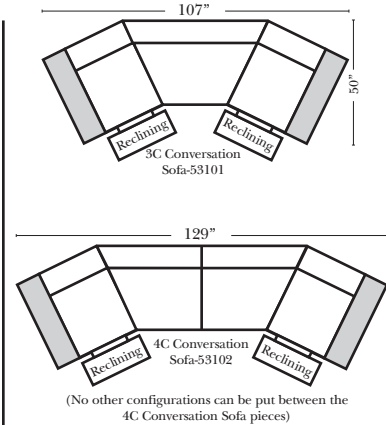

Standard

Put Green Arrows with Red Arrows to Create Sectional Groups → ←

2- Curve Sectional Pieces

Put Blue Arrows with Yellow Arrows to Create Sectional Groups → ←

Conversation Sofas

Features & Options

Standard:

- Available in Top Grain Leathers only
- All Hardwood Frames
- Selected Sku's available in Stationary

Options (No Additional Charges)

- No. 33 Firm Foam

Options: (Additional Charges Apply)

- Power Recliner Mechanism
- Power Lumbar
- Center Seat Recliner (See Option Note)
- Rechargeable Battery Pack (Operates 2 Motors)
- Swivel Recliner Base (2 Arm Recliner Only)
- Swivel Glider Mechanism (2 Arm Recliner Only)
- Glider Mechanism (2 Arm Recliner Only)
- Lift Chair Dual Motor Mechanism (Lifts Person to a Standing Position), (2 Arm Recliner Only)
- Leather Upholstered Swivel Base (2 Arm Recliner Only)
- Power 180° Swivel Glider Mechanism (2 Arm Recliner Only)
- Swivel Table for Console Arms (Espresso or Walnut Wood Finish)
- **Portable Single Theater Arm (1) (Black, Hammered Antique, or Silver) Cup Holder (Leather)

Sleeper Options: (Additional Charges Apply)

- Deluxe Mattress (Full Size Only)
- 5" Memory Foam Mattress (Full Size Only)

Note:

All Dimensions are approximate, if accuracy is crucial, please contact us for validation of the dimensions shown. However, a 1" to 2" variance can still apply due to foam and upholstery.