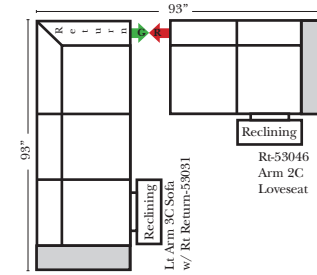

Sleeper Options: (Additional Charges Apply)

- Deluxe Mattress (Full Size Only)
- 5" Memory Foam Mattress (Full Size Only)

Note:

All Dimensions are approximate, if accuracy is crucial, please contact us for validation of the dimensions shown. However, a 1" to 2" variance can still apply due to foam and upholstery.

90 Degree / L-Shape Sectional

Put Green Arrows with Red Arrows to Create Sectional Groups → ←

Sleepers

Suggested Configurations

v.05.06.23

Sleeper Options: (Additional charges apply)

- Deluxe Innerspring Mattress: Full
- 5" Memory Foam Mattress: Full Only

23126 3C Full Sleeper

23129 Lt Arm 3C Full Sleeper

23128 Rt Arm 3C Full Sleeper

23137 Lt Arm 3C Full Sleeper w/ 1/2 Curve

23136 Rt Arm 3C Full Sleeper w/ 1/2 Curve

The Suggested Configurations below are only a sample of what the imagination can create, please enjoy creating the configuration that fits your lifestyle, using the ideas below and from the items on the other pages.

Home Theater Seating - Console Arms

Pre-Configured Home Theater Seating

v.05.06.23

Small Straight-63118 Console Arm
Small Wedge-63119 Console Arm
Large Straight-63116 Console Arm
Large Wedge-63117 Console Arm