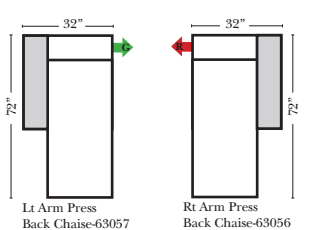

Sleeper Options: (Additional Charges Apply)

- Deluxe Mattress (Full Size Only)
- 5" Memory Foam Mattress (Full Size Only)

Note:

All Dimensions are approximate, if accuracy is crucial, please contact us for validation of the dimensions shown. However, a 1" to 2" variance can still apply due to foam and upholstery.

90 Degree / L-Shape Sectional

Put Green Arrows with Red Arrows to Create Sectional Groups → ←

Sleepers

Suggested Configurations

v.05.06.23

Sleeper Options: (Additional charges apply)

- Deluxe Innerspring Mattress: Full
- 5" Memory Foam Mattress: Full Only