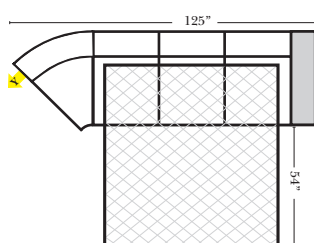

90 Degree / L-Shape Sectional

Put Green Arrows with Red Arrows to Create Sectional Groups → ←

Sleepers

Suggested Configurations

v.05.06.23

Sleeper Options: (Additional charges apply)

- Deluxe Innerspring Mattress: Full
- 5" Memory Foam Mattress: Full Only

23126 3C Full Sleeper

23129 Lt Arm 3C Full Sleeper

23128 Rt Arm 3C Full Sleeper

23137 Lt Arm 3C Full Sleeper w/ 1/2 Curve

23136 Rt Arm 3C Full Sleeper w/ 1/2 Curve

The Suggested Configurations below are only a sample of what the imagination can create, please enjoy creating the configuration that fits your lifestyle, using the ideas below and from the items on the other pages.