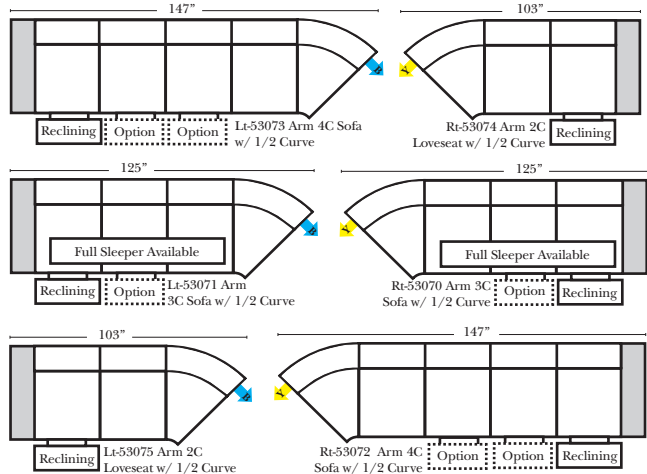

2- Curve Sectional Pieces

Put Blue Arrows with Yellow Arrows to Create Sectional Groups → ←