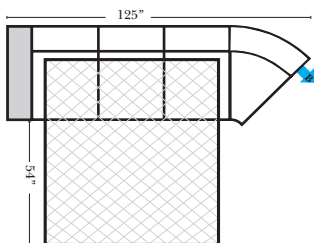

Sleeper Options: (Additional Charges Apply)

- Deluxe Mattress (Full Size Only)
- 5" Memory Foam Mattress (Full Size Only)

Note:

All Dimensions are approximate, if accuracy is crucial, please contact us for validation of the dimensions shown. However, a 1" to 2" variance can still apply due to foam and upholstery.

90 Degree / L-Shape Sectional

Put Green Arrows with Red Arrows to Create Sectional Groups → ←

Sleepers

Suggested Configurations

v.05.06.23

Sleeper Options: (Additional charges apply)

- Deluxe Innerspring Mattress: Full
- 5" Memory Foam Mattress: Full Only

23126 3C Full Sleeper

23129 Lt Arm 3C Full Sleeper

23128 Rt Arm 3C Full Sleeper

23137 Lt Arm 3C Full Sleeper w/ 1/2 Curve

23136 Rt Arm 3C Full Sleeper w/ 1/2 Curve

The Suggested Configurations below are only a sample of what the imagination can create, please enjoy creating the configuration that fits your lifestyle, using the ideas below and from the items on the other pages.