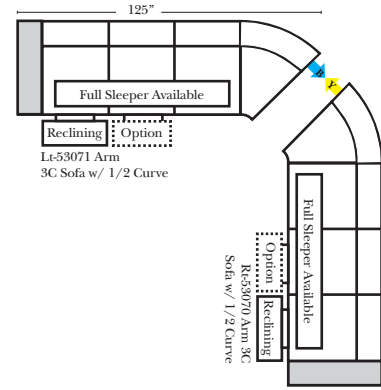

90 Degree / L-Shape Sectional

Put Green Arrows with Red Arrows to Create Sectional Groups → ←

Sleepers

Suggested Configurations

v.05.06.23

Sleeper Options: (Additional charges apply)

- Deluxe Innerspring Mattress: Full
- 5" Memory Foam Mattress: Full Only

23126 3C Full Sleeper

23129 Lt Arm 3C Full Sleeper

23128 Rt Arm 3C Full Sleeper

23137 Lt Arm 3C Full Sleeper w/ 1/2 Curve

23136 Rt Arm 3C Full Sleeper w/ 1/2 Curve

The Suggested Configurations below are only a sample of what the imagination can create, please enjoy creating the configuration that fits your lifestyle, using the ideas below and from the items on the other pages.

Home Theater Seating - Console Arms

Pre-Configured Home Theater Seating

v.05.06.23

Small Straight-63118 Console Arm
Small Wedge-63119 Console Arm
Large Straight-63116 Console Arm
Large Wedge-63117 Console Arm