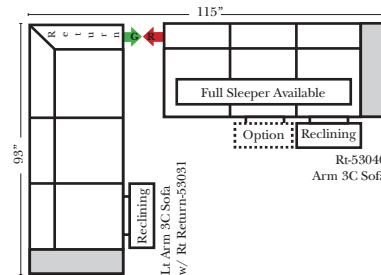

90 Degree / L-Shape Sectional

Put Green Arrows with Red Arrows to Create Sectional Groups → ←

Sleepers

Suggested Configurations

v.05.06.23

Sleeper Options: (Additional charges apply)

- Deluxe Innerspring Mattress: Full
- 5" Memory Foam Mattress: Full Only

23126 3C Full Sleeper

23129 Lt Arm 3C Full Sleeper

23128 Rt Arm 3C Full Sleeper

23137 Lt Arm 3C Full Sleeper w/ 1/2 Curve

23136 Rt Arm 3C Full Sleeper w/ 1/2 Curve

The Suggested Configurations below are only a sample of what the imagination can create, please enjoy creating the configuration that fits your lifestyle, using the ideas below and from the items on the other pages.