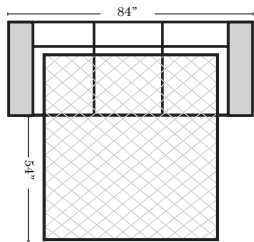

Sleeper Options: (Additional Charges Apply)

- Deluxe Mattress (Full Size Only)
- 5" Memory Foam Mattress (Full Size Only)

Note:

All Dimensions are approximate, if accuracy is crucial, please contact us for validation of the dimensions shown. However, a 1" to 2" variance can still apply due to foam and upholstery.

90 Degree / L-Shape Sectional

Put Green Arrows with Red Arrows to Create Sectional Groups → ←

Sleepers

Suggested Configurations

v.05.06.23

Sleeper Options: (Additional charges apply)

- Deluxe Innerspring Mattress: Full
- 5" Memory Foam Mattress: Full Only

23126 3C Full Sleeper

23129 Lt Arm 3C Full Sleeper

23128 Rt Arm 3C Full Sleeper

23137 Lt Arm 3C Full Sleeper w/ 1/2 Curve

23136 Rt Arm 3C Full Sleeper w/ 1/2 Curve

The Suggested Configurations below are only a sample of what the imagination can create, please enjoy creating the configuration that fits your lifestyle, using the ideas below and from the items on the other pages.