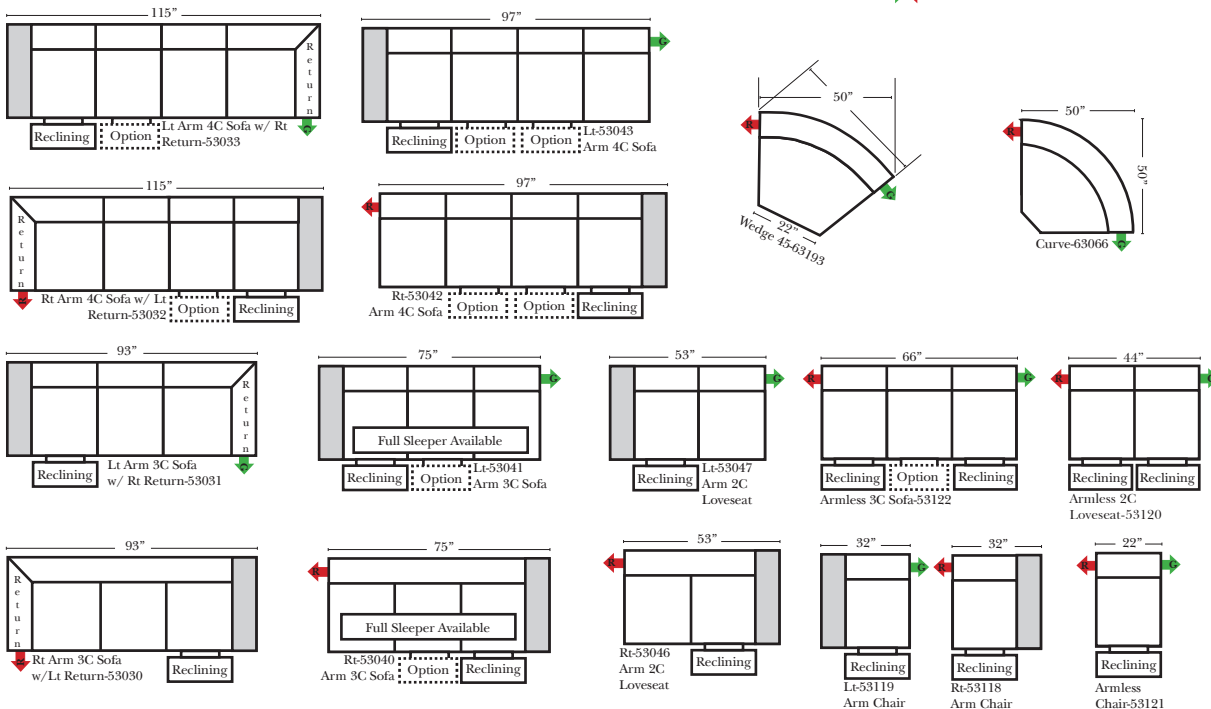

Sleeper Options: (Additional Charges Apply)

- Deluxe Mattress (Full Size Only)
- 5" Memory Foam Mattress (Full Size Only)

Note:

All Dimensions are approximate, if accuracy is crucial, please contact us for validation of the dimensions shown. However, a 1" to 2" variance can still apply due to foam and upholstery.

90 Degree / L-Shape Sectional

Put Green Arrows with Red Arrows to Create Sectional Groups → ←

Sleepers

Suggested Configurations

v.05.06.23

Sleeper Options: (Additional charges apply)

- Deluxe Innerspring Mattress: Full
- 5" Memory Foam Mattress: Full Only