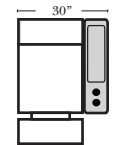

Armless Chair w/Small Straight Console Arm-53126