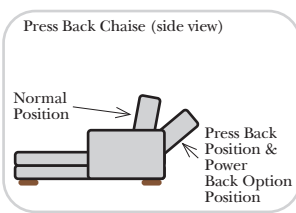

Sleeper Options: (Additional Charges Apply)

- Deluxe Mattress (Full Size Only)
- 5" Memory Foam Mattress (Full Size Only)

Note:

All Dimensions are approximate, if accuracy is crucial, please contact us for validation of the dimensions shown. However, a 1" to 2" variance can still apply due to foam and upholstery.

90 Degree / L-Shape Sectional

Put Green Arrows with Red Arrows to Create Sectional Groups → ←

Sleepers

Suggested Configurations

v.05.06.23

Sleeper Options: (Additional charges apply)

- Deluxe Innerspring Mattress: Full
- 5" Memory Foam Mattress: Full Only