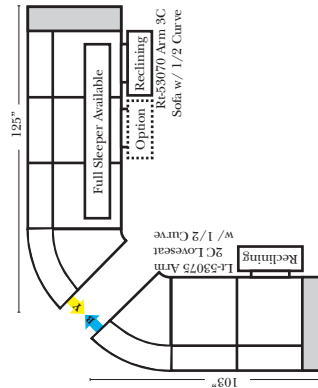

23126 3C Full Sleeper

23129 Lt Arm 3C Full Sleeper

23128 Rt Arm 3C Full Sleeper

23137 Lt Arm 3C Full Sleeper w/ 1/2 Curve

23136 Rt Arm 3C Full Sleeper w/ 1/2 Curve

Home Theater Seating - Console Arms

Pre-Configured Home Theater Seating