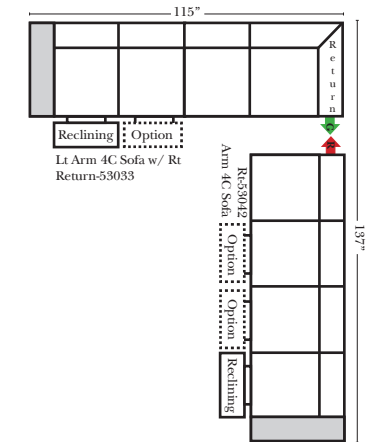

23126 3C Full Sleeper

23129 Lt Arm 3C Full Sleeper

23128 Rt Arm 3C Full Sleeper

23137 Lt Arm 3C Full Sleeper w/ 1/2 Curve

23136 Rt Arm 3C Full Sleeper w/ 1/2 Curve

Home Theater Seating - Console Arms

Pre-Configured Home Theater Seating