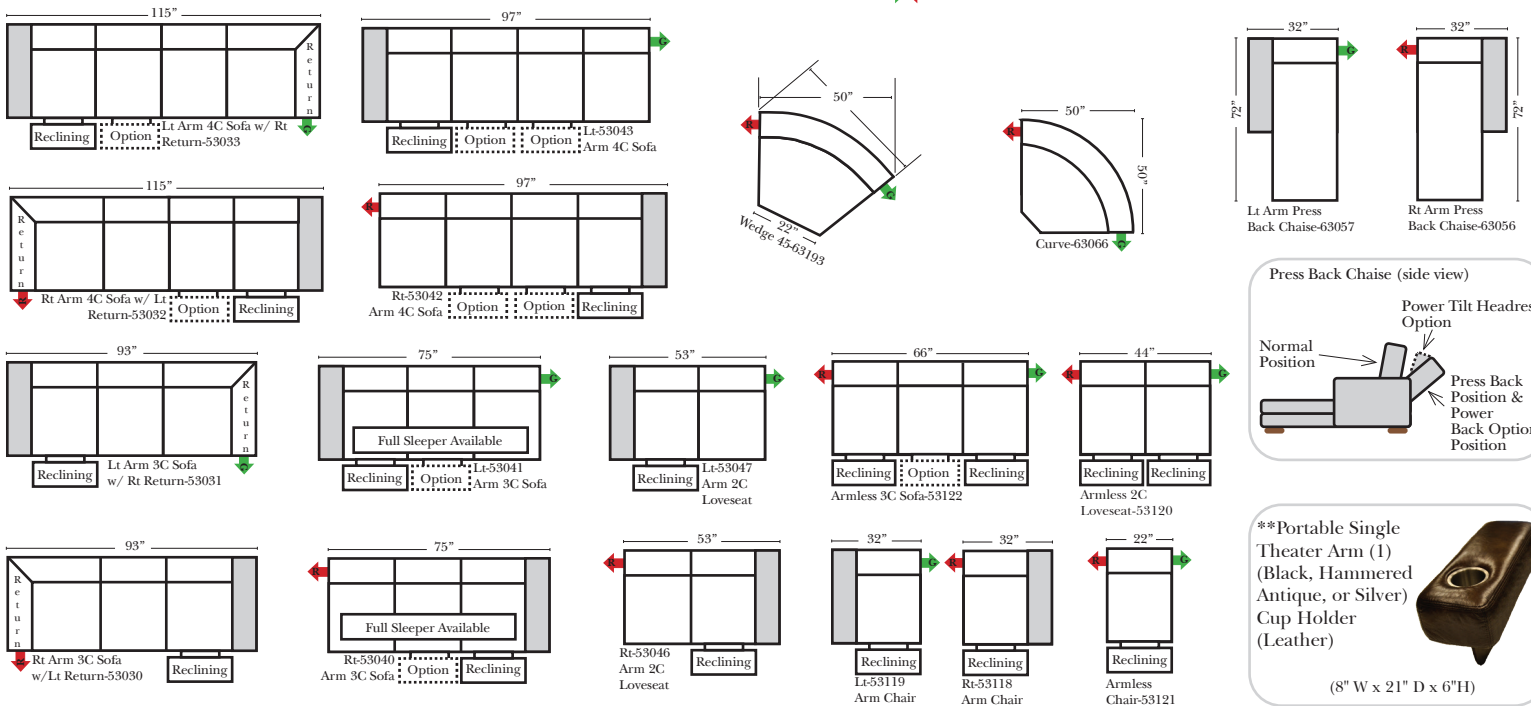

#### Sleeper Options: (Additional Charges Apply)

- Deluxe Mattress (Full Size Only)
- 5" Memory Foam Mattress (Full Size Only)

#### Note:

All Dimensions are approximate, if accuracy is crucial, please contact us for validation of the dimensions shown. However, a 1" to 2" variance can still apply due to foam and upholstery.

## 90 Degree / L-Shape Sectional

Put Green Arrows with Red Arrows to Create Sectional Groups

**Sleepers**

**Suggested Configurations**

v.05.06.23

**Sleeper Options:** (Additional charges apply)

- Deluxe Innerspring Mattress: Full
- 5" Memory Foam Mattress: Full Only