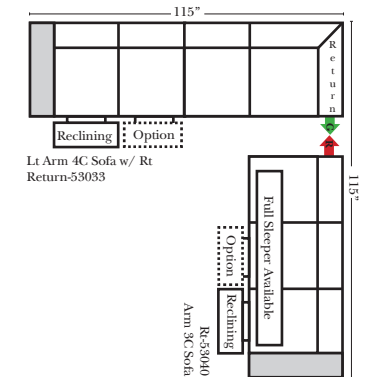

23126 3C Full Sleeper

23129 Lt Arm 3C Full Sleeper

23128 Rt Arm 3C Full Sleeper

23137 Lt Arm 3C Full Sleeper w/ 1/2 Curve

23136 Rt Arm 3C Full Sleeper w/ 1/2 Curve

Home Theater Seating - Console Arms

Pre-Configured Home Theater Seating