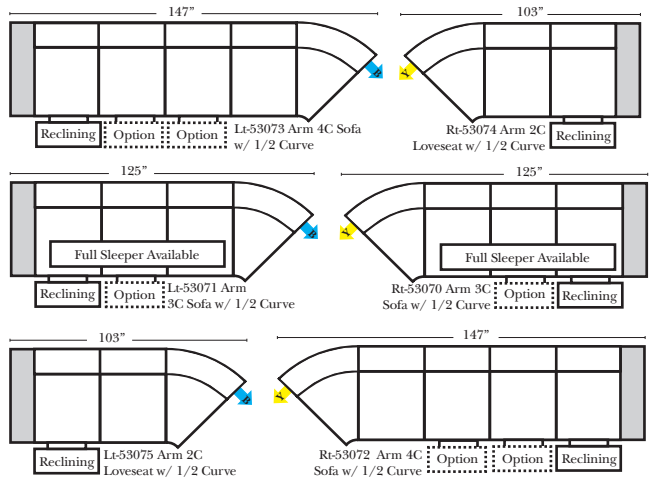

2-Piece Curve Sectional

Put Blue Arrows with Yellow Arrows to Create Sectional Groups