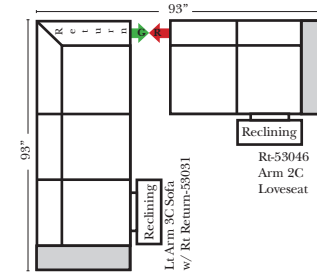

23126 3C Full Sleeper

23129 Lt Arm 3C Full Sleeper

23128 Rt Arm 3C Full Sleeper

23137 Lt Arm 3C Full Sleeper w/ 1/2 Curve

23136 Rt Arm 3C Full Sleeper w/ 1/2 Curve

Home Theater Seating - Console Arms

Pre-Configured Home Theater Seating