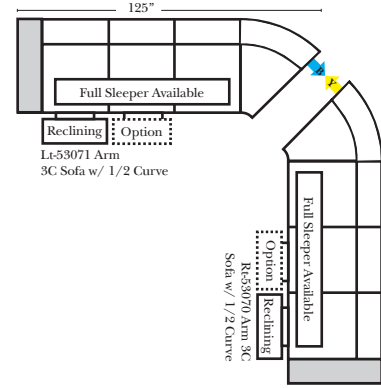

23126 3C Full Sleeper

23129 Lt Arm 3C Full Sleeper

23128 Rt Arm 3C Full Sleeper

23137 Lt Arm 3C Full Sleeper w/ 1/2 Curve

23136 Rt Arm 3C Full Sleeper w/ 1/2 Curve

Home Theater Seating - Console Arms

Pre-Configured Home Theater Seating