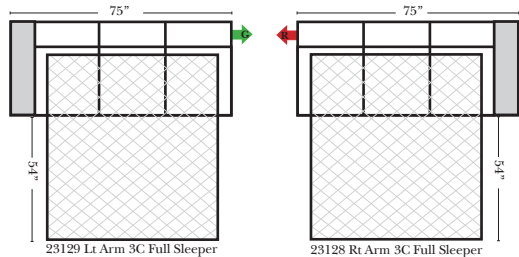

23129 Lt Arm 3C Full Sleeper

23128 Rt Arm 3C Full Sleeper