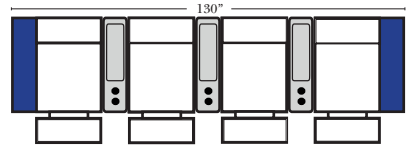

Home Theater Pre-Configured Small Straight & Wedge Consoles

2C Loveseat w/1 Small Straight Console Arm-53142

3C Sofa w/2 Small Straight Console Arms-53140

4C Sofa w/2 Small Straight Console Arms-53144

Armless Chair w/Small Straight Console Arm-53126