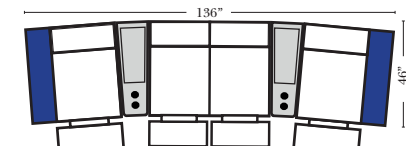

4C Sofa w/2 Small Wedge Console Arms-53145