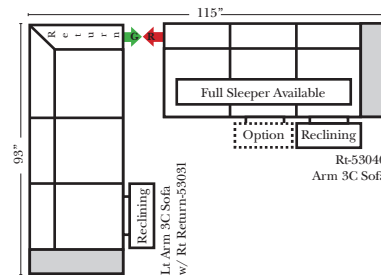

23126 3C Full Sleeper

23129 Lt Arm 3C Full Sleeper

23128 Rt Arm 3C Full Sleeper

23137 Lt Arm 3C Full Sleeper w/ 1/2 Curve

23136 Rt Arm 3C Full Sleeper w/ 1/2 Curve

Home Theater Seating - Console Arms

Pre-Configured Home Theater Seating