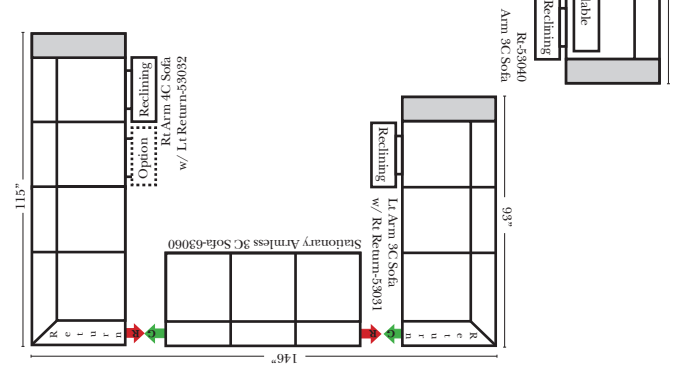

23126 3C Full Sleeper

23129 Lt Arm 3C Full Sleeper

23128 Rt Arm 3C Full Sleeper

23137 Lt Arm 3C Full Sleeper w/ 1/2 Curve

23136 Rt Arm 3C Full Sleeper w/ 1/2 Curve

Home Theater Seating - Console Arms

Pre-Configured Home Theater Seating