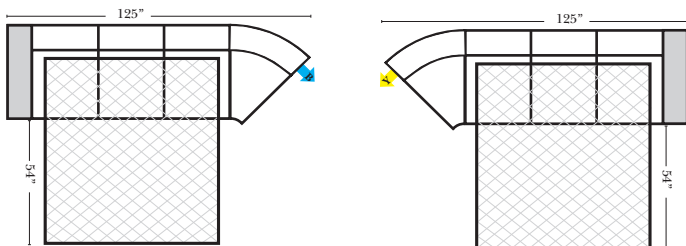

Sleeper Options: (Additional Charges Apply)

- Deluxe Mattress (Full Size Only)
- 5" Memory Foam Mattress (Full Size Only)

Note:

All Dimensions are approximate, if accuracy is crucial, please contact us for validation of the dimensions shown. However, a 1" to 2" variance can still apply due to foam and upholstery.

90 Degree / L-Shape Sectional

Put Green Arrows with Red Arrows to Create Sectional Groups → ←

Sleepers

Suggested Configurations

v.05.06.23

Sleeper Options: (Additional charges apply)

- Deluxe Innerspring Mattress: Full
- 5" Memory Foam Mattress: Full Only

23126 3C Full Sleeper

23129 Lt Arm 3C Full Sleeper

23128 Rt Arm 3C Full Sleeper

23137 Lt Arm 3C Full Sleeper w/ 1/2 Curve

23136 Rt Arm 3C Full Sleeper w/ 1/2 Curve

The Suggested Configurations below are only a sample of what the imagination can create, please enjoy creating the configuration that fits your lifestyle, using the ideas below and from the items on the other pages.