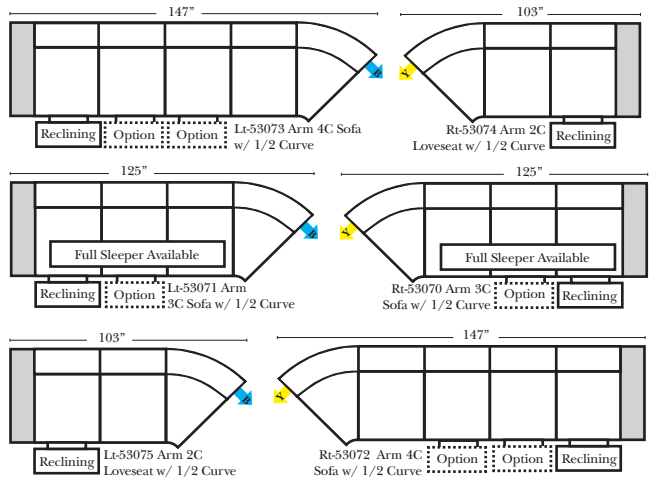

Standard

Put Green Arrows with Red Arrows to Create Sectional Groups → ←

2-Piece Curve Sectional

Put Blue Arrows with Yellow Arrows to Create Sectional Groups → ←

Conversation Sofas

Features & Options

Standard:

Sleeper Options: (Additional Charges Apply)

- Deluxe Mattress (Full Size Only)
- 5" Memory Foam Mattress (Full Size Only)

Note:

All Dimensions are approximate, if accuracy is crucial, please contact us for validation of the dimensions shown. However, a 1" to 2" variance can still apply due to foam and upholstery.