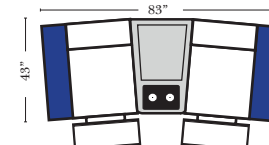

3C Sofa w/2 Small Wedge Console Arms-53141

4C Sofa w/2 Small Wedge Console Arms-53145

Armless Chair w/Small Wedge Console Arm-53127

4C Sofa w/3 Small Wedge Console Arms-53147

Home Theater Pre-Configured Large Straight & Wedge Consoles

2C Loveseat w/1 Large Straight Console Arm-53132

3C Sofa w/2 Large Straight Console Arms-53130

4C Sofa w/2 Large Straight Console Arms-53134

Armless Chair w/Large Straight Console Arm-53128

4C Sofa w/3 Large Straight Console Arms-53136

2C Loveseat w/1 Large Wedge Console Arms-53133

3C Sofa w/2 Large Wedge Console Arms-53131

4C Sofa w/2 Large Wedge Console Arms-53135

Armless Chair w/Large Wedge Console Arm-53129

4C Sofa w/3 Large Wedge Console Arms-53137