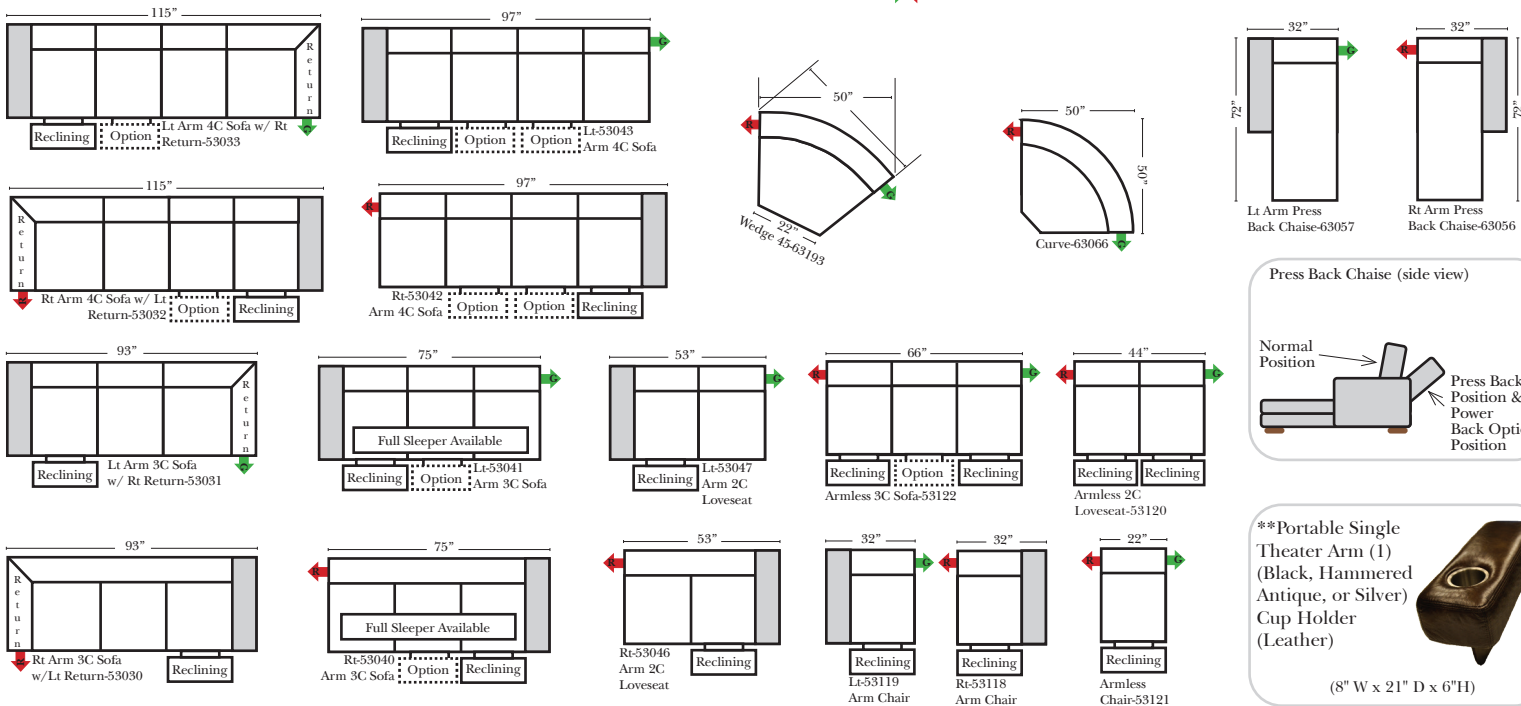

Sleeper Options: (Additional Charges Apply)

- Deluxe Mattress (Full Size Only)
- 5" Memory Foam Mattress (Full Size Only)

Note:

All Dimensions are approximate, if accuracy is crucial, please contact us for validation of the dimensions shown. However, a 1" to 2" variance can still apply due to foam and upholstery.

90 Degree / L-Shape Sectional

Put Green Arrows with Red Arrows to Create Sectional Groups → ←

Sleepers

Suggested Configurations

v.05.06.23

Sleeper Options: (Additional charges apply)

- Deluxe Innerspring Mattress: Full
- 5" Memory Foam Mattress: Full Only