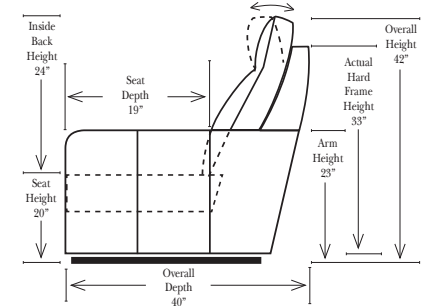

Standard

Put Green Arrows with Red Arrows to Create Sectional Groups → ←

2-Piece Curve Sectional

Put Blue Arrows with Yellow Arrows to Create Sectional Groups → ←

Conversation Sofas

Features & Options

Standard:

Sleeper Options: (Additional Charges Apply)

- Deluxe Mattress (Full Size Only)
- 5" Memory Foam Mattress (Full Size Only)

Note:

All Dimensions are approximate, if accuracy is crucial, please contact us for validation of the dimensions shown. However, a 1" to 2" variance can still apply due to foam and upholstery.