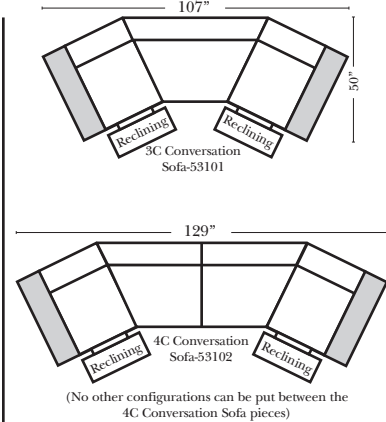

Standard

Put Green Arrows with Red Arrows to Create Sectional Groups → ←

2-Piece Curve Sectional

Put Blue Arrows with Yellow Arrows to Create Sectional Groups → ←

Conversation Sofas

Features & Options

Standard:

Sleeper Options: (Additional Charges Apply)

- Deluxe Mattress (Full Size Only)
- 5" Memory Foam Mattress (Full Size Only)

Note:

All Dimensions are approximate, if accuracy is crucial, please contact us for validation of the dimensions shown. However, a 1" to 2" variance can still apply due to foam and upholstery.