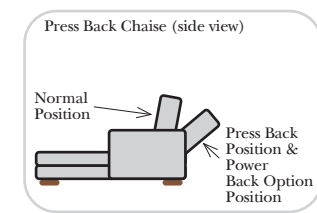

Sleeper Options: (Additional Charges Apply)

- Deluxe Mattress (Full Size Only)
- 5" Memory Foam Mattress (Full Size Only)

Note:

All Dimensions are approximate, if accuracy is crucial, please contact us for validation of the dimensions shown. However, a 1" to 2" variance can still apply due to foam and upholstery.

90 Degree / L-Shape Sectional

Put Green Arrows with Red Arrows to Create Sectional Groups → ←

Sleepers

Suggested Configurations

v.05.06.23

Sleeper Options: (Additional charges apply)

- Deluxe Innerspring Mattress: Full
- 5" Memory Foam Mattress: Full Only