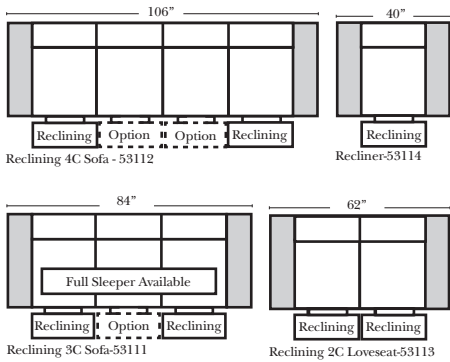

Standard

Put Green Arrows with Red Arrows to Create Sectional Groups → ←