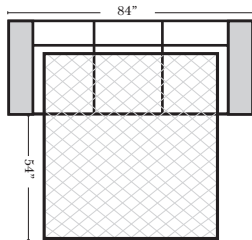

Sleeper Options: (Additional Charges Apply)

- Deluxe Mattress (Full Size Only)
- 5" Memory Foam Mattress (Full Size Only)

Note:

All Dimensions are approximate, if accuracy is crucial, please contact us for validation of the dimensions shown. However, a 1" to 2" variance can still apply due to foam and upholstery.

90 Degree / L-Shape Sectional

Put Green Arrows with Red Arrows to Create Sectional Groups → ←

Sleepers

Suggested Configurations

v.05.06.23

Sleeper Options: (Additional charges apply)

- Deluxe Innerspring Mattress: Full
- 5" Memory Foam Mattress: Full Only

23126 3C Full Sleeper

23129 Lt Arm 3C Full Sleeper

23128 Rt Arm 3C Full Sleeper

23137 Lt Arm 3C Full Sleeper w/ 1/2 Curve

23136 Rt Arm 3C Full Sleeper w/ 1/2 Curve

The Suggested Configurations below are only a sample of what the imagination can create, please enjoy creating the configuration that fits your lifestyle, using the ideas below and from the items on the other pages.