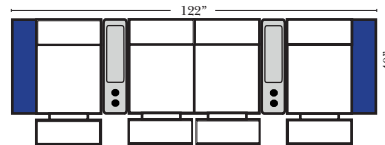

4C Sofa w/2 Small Straight Console Arms-53144