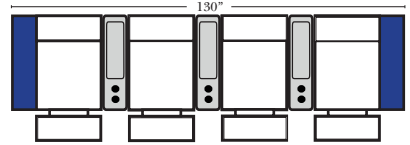

Home Theater Pre-Configured Small Straight & Wedge Consoles

2C Loveseat w/1 Small Straight Console Arm-53142

3C Sofa w/2 Small Straight Console Arms-53140

4C Sofa w/2 Small Straight Console Arms-53144

Armless Chair w/Small Straight Console Arm-53126