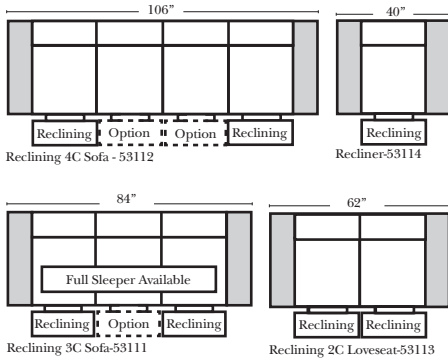

Standard

Put Green Arrows with Red Arrows to Create Sectional Groups