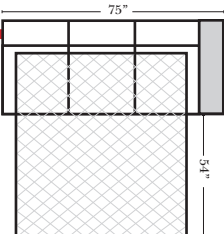

Sleeper Options: (Additional Charges Apply)

- Deluxe Mattress (Full Size Only)
- 5" Memory Foam Mattress (Full Size Only)

Note:

All Dimensions are approximate, if accuracy is crucial, please contact us for validation of the dimensions shown. However, a 1" to 2" variance can still apply due to foam and upholstery.

90 Degree / L-Shape Sectional

Put Green Arrows with Red Arrows to Create Sectional Groups

Sleepers

Suggested Configurations

v.05.06.23

Sleeper Options: (Additional charges apply)

- Deluxe Innerspring Mattress: Full
- 5" Memory Foam Mattress: Full Only

23126 3C Full Sleeper

23129 Lt Arm 3C Full Sleeper

23128 Rt Arm 3C Full Sleeper

23137 Lt Arm 3C Full Sleeper w/ 1/2 Curve

23136 Rt Arm 3C Full Sleeper w/ 1/2 Curve

The Suggested Configurations below are only a sample of what the imagination can create, please enjoy creating the configuration that fits your lifestyle, using the ideas below and from the items on the other pages.

Configuration 1 (Top Left): L-shaped sofa with dimensions 125" x 103". Includes Reclining Full Sleeper Available, Option: Re-53070 Arm 3C Sofa w/ 1/2 Curve, and Reclining Lt-53071 Arm 3C Sofa w/ 1/2 Curve.