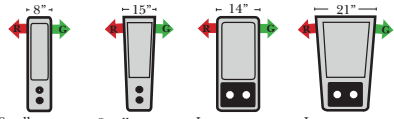

Home Theater Seating - Console Arms

Pre-Configured Home Theater Seating

v.05.06.23

Small Straight-63118 Console Arm
Small Wedge-63119 Console Arm
Large Straight-63116 Console Arm
Large Wedge-63117 Console Arm

Large console arm wood finish is standard as Espresso, available in Walnut - Small console is upholstered.