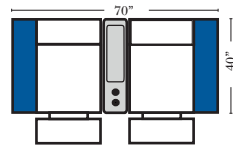

Home Theater Pre-Configured Small Straight & Wedge Consoles

2C Loveseat w/1 Small Straight Console Arm-53142