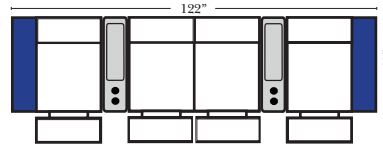

4C Sofa w/2 Small Straight Console Arms-53144