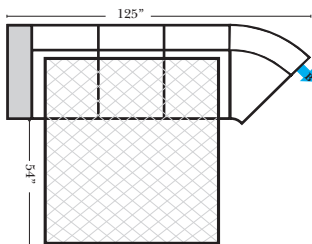

Sleeper Options: (Additional Charges Apply)

- Deluxe Mattress (Full Size Only)
- 5" Memory Foam Mattress (Full Size Only)

Note:

All Dimensions are approximate, if accuracy is crucial, please contact us for validation of the dimensions shown. However, a 1" to 2" variance can still apply due to foam and upholstery.

90 Degree / L-Shape Sectional

Put Green Arrows with Red Arrows to Create Sectional Groups

Sleepers

Suggested Configurations

v.05.06.23

Sleeper Options: (Additional charges apply)

- Deluxe Innerspring Mattress: Full
- 5" Memory Foam Mattress: Full Only

23126 3C Full Sleeper

23129 Lt Arm 3C Full Sleeper

23128 Rt Arm 3C Full Sleeper

23137 Lt Arm 3C Full Sleeper w/ 1/2 Curve

23136 Rt Arm 3C Full Sleeper w/ 1/2 Curve

The Suggested Configurations below are only a sample of what the imagination can create, please enjoy creating the configuration that fits your lifestyle, using the ideas below and from the items on the other pages.

Configuration 1 (Top Left): L-shaped sofa with dimensions 125" x 103". Includes Reclining Full Sleeper Available, Option: Re-53070 Arm 3C Sofa w/ 1/2 Curve, and Reclining Lt-53071 Arm 3C Sofa w/ 1/2 Curve.