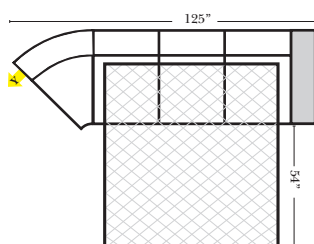

90 Degree / L-Shape Sectional

Put Green Arrows with Red Arrows to Create Sectional Groups

Sleepers

Suggested Configurations

v.05.06.23

Sleeper Options: (Additional charges apply)

- Deluxe Innerspring Mattress: Full
- 5" Memory Foam Mattress: Full Only

23126 3C Full Sleeper

23129 Lt Arm 3C Full Sleeper

23128 Rt Arm 3C Full Sleeper

23137 Lt Arm 3C Full Sleeper w/ 1/2 Curve

23136 Rt Arm 3C Full Sleeper w/ 1/2 Curve

The Suggested Configurations below are only a sample of what the imagination can create, please enjoy creating the configuration that fits your lifestyle, using the ideas below and from the items on the other pages.

Configuration 1 (Top Left): L-shaped sofa with dimensions 125" x 103". Includes Reclining Full Sleeper Available, Option: Re-53070 Arm 3C Sofa w/ 1/2 Curve, and Reclining Lt-53071 Arm 3C Sofa w/ 1/2 Curve.

Configuration 2 (Top Middle): U-shaped sofa with dimensions 125" x 125". Includes Full Sleeper Available, Reclining Lt-53071 Arm 3C Sofa w/ 1/2 Curve, and Reclining Full Sleeper Available.

Configuration 3 (Top Right): L-shaped sofa with dimensions 115" x 137". Includes Reclining Lt Arm 4C Sofa w/ Rt Return-53033, Option: Re-53072 Arm 4C Sofa, and Reclining Full Sleeper Available.