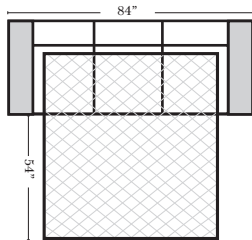

Sleeper Options: (Additional Charges Apply)

- Deluxe Mattress (Full Size Only)
- 5" Memory Foam Mattress (Full Size Only)

Note:

All Dimensions are approximate, if accuracy is crucial, please contact us for validation of the dimensions shown. However, a 1" to 2" variance can still apply due to foam and upholstery.

90 Degree / L-Shape Sectional

Put Green Arrows with Red Arrows to Create Sectional Groups

Sleepers

Suggested Configurations

v.05.06.23

Sleeper Options: (Additional charges apply)

- Deluxe Innerspring Mattress: Full
- 5" Memory Foam Mattress: Full Only

23126 3C Full Sleeper

23129 Lt Arm 3C Full Sleeper

23128 Rt Arm 3C Full Sleeper

23137 Lt Arm 3C Full Sleeper w/ 1/2 Curve

23136 Rt Arm 3C Full Sleeper w/ 1/2 Curve

The Suggested Configurations below are only a sample of what the imagination can create, please enjoy creating the configuration that fits your lifestyle, using the ideas below and from the items on the other pages.

Configuration 1 (Top Left): L-shaped sofa with dimensions 125" x 103". Includes Reclining Full Sleeper Available, Option: Re-53070 Arm 3C Sofa w/ 1/2 Curve, and Reclining Lt-53071 Arm 3C Sofa w/ 1/2 Curve.