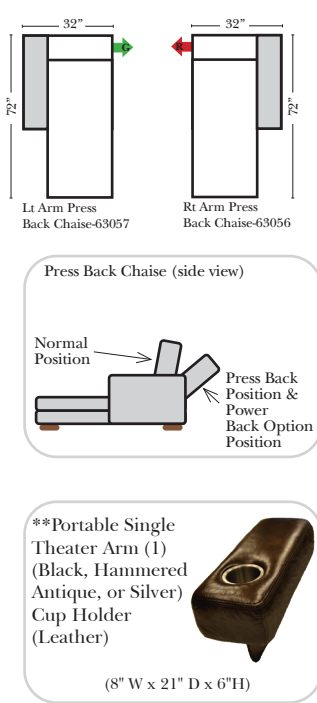

Options (No Additional Charges)

- No. 33 Firm Foam
- Options: (Additional Charges Apply)

- Power Recliner Mechanism
- Power Lumbar
- Center Seat Recliner (See Option Note)
- Rechargeable Battery Pack (Operates 2 Motors)
- Swivel Recliner Base (2 Arm Recliner Only)
- Swivel Glider Mechanism (2 Arm Recliner Only)
- Glider Mechanism (2 Arm Recliner Only)
- Lift Chair Dual Motor Mechanism (Lifts Person to a Standing Position), (2 Arm Recliner Only)
- Leather Upholstered Swivel Base (2 Arm Recliner Only)
- Power 180° Swivel Glider Mechanism (2 Arm Recliner Only)
- Swivel Table for Console Arms (Espresso or Walnut Wood Finish)
- **Portable Single Theater Arm (1) (Black, Hammered Antique, or Silver) Cup Holder (Leather)

Sleeper Options: (Additional Charges Apply)

- Deluxe Mattress (Full Size Only)
- 5" Memory Foam Mattress (Full Size Only)

Note:

All Dimensions are approximate, if accuracy is crucial, please contact us for validation of the dimensions shown. However, a 1" to 2" variance can still apply due to foam and upholstery.

90 Degree / L-Shape Sectional

Put Green Arrows with Red Arrows to Create Sectional Groups

Sleepers

Suggested Configurations

v.05.06.23

Sleeper Options: (Additional charges apply)

- Deluxe Innerspring Mattress: Full
- 5" Memory Foam Mattress: Full Only

Configuration 4 (Middle Left): L-shaped sofa with dimensions 115" x 98". Includes Full Sleeper Available, Option: Reclining, Re-53040 Arm 3C Sofa, and Reclining Lt Arm 3C Sofa w/ Rt Return-53031.

Configuration 5 (Middle Middle): L-shaped sofa with dimensions 93" x 98". Includes Reclining Rt-53046 Arm 2C Loveseat and Reclining Lt Arm 3C Sofa w/ Rt Return-53031.