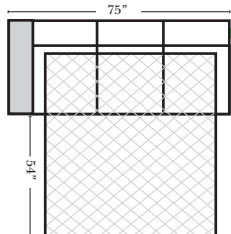

Sleeper Options: (Additional Charges Apply)

- Deluxe Mattress (Full Size Only)
- 5" Memory Foam Mattress (Full Size Only)

Note:

All Dimensions are approximate, if accuracy is crucial, please contact us for validation of the dimensions shown. However, a 1" to 2" variance can still apply due to foam and upholstery.

90 Degree / L-Shape Sectional

Put Green Arrows with Red Arrows to Create Sectional Groups

Sleepers

Suggested Configurations

v.05.06.23

Sleeper Options: (Additional charges apply)

- Deluxe Innerspring Mattress: Full
- 5" Memory Foam Mattress: Full Only

23126 3C Full Sleeper

23129 Lt Arm 3C Full Sleeper

23128 Rt Arm 3C Full Sleeper

23137 Lt Arm 3C Full Sleeper w/ 1/2 Curve

23136 Rt Arm 3C Full Sleeper w/ 1/2 Curve

The Suggested Configurations below are only a sample of what the imagination can create, please enjoy creating the configuration that fits your lifestyle, using the ideas below and from the items on the other pages.

Configuration 1 (Top Left): L-shaped sofa with dimensions 125" x 103". Includes Reclining Full Sleeper Available, Option: Re-53070 Arm 3C Sofa w/ 1/2 Curve, and Reclining Lt-53071 Arm 3C Sofa w/ 1/2 Curve.