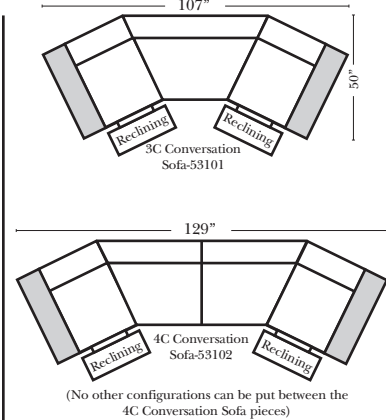

Conversation Sofas