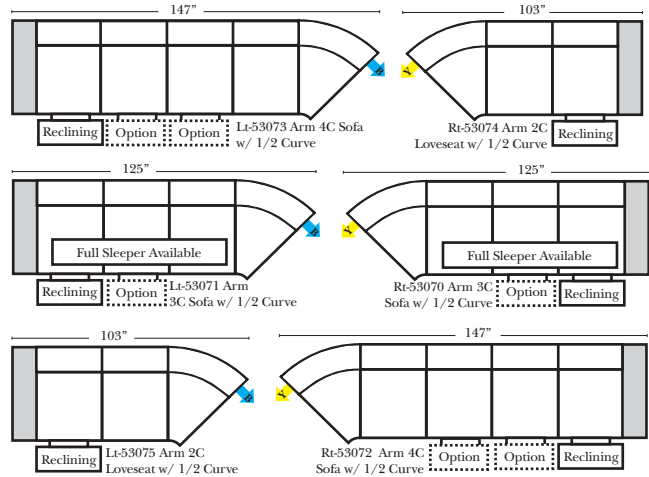

2-Piece Curve Sectional

Put Blue Arrows with Yellow Arrows to Create Sectional Groups