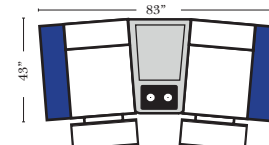

2C Loveseat w/1 Large Wedge Console Arms-53133