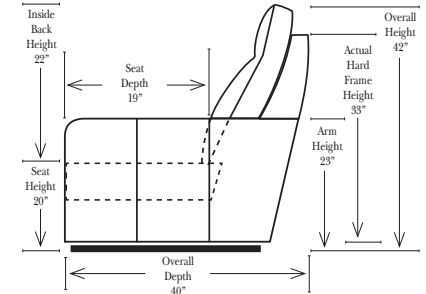

Standard

Put Green Arrows with Red Arrows to Create Sectional Groups

2-Piece Curve Sectional

Put Blue Arrows with Yellow Arrows to Create Sectional Groups

Conversation Sofas

Features & Options

Standard:

- Available in Top Grain Leathers only
- All Hardwood Frames
- Nail Heads
- Selected Sku's available in Stationary

Options (No Additional Charges)

- No. 33 Firm Foam
- Options: (Additional Charges Apply)

- Power Recliner Mechanism
- Power Lumbar
- Center Seat Recliner (See Option Note)
- Rechargeable Battery Pack (Operates 2 Motors)
- Swivel Recliner Base (2 Arm Recliner Only)
- Swivel Glider Mechanism (2 Arm Recliner Only)
- Glider Mechanism (2 Arm Recliner Only)
- Lift Chair Dual Motor Mechanism (Lifts Person to a Standing Position), (2 Arm Recliner Only)
- Leather Upholstered Swivel Base (2 Arm Recliner Only)
- Power 180° Swivel Glider Mechanism (2 Arm Recliner Only)
- Swivel Table for Console Arms (Espresso or Walnut Wood Finish)
- **Portable Single Theater Arm (1) (Black, Hammered Antique, or Silver) Cup Holder (Leather)

Sleeper Options: (Additional Charges Apply)

- Deluxe Mattress (Full Size Only)
- 5" Memory Foam Mattress (Full Size Only)

Note:

All Dimensions are approximate, if accuracy is crucial, please contact us for validation of the dimensions shown. However, a 1" to 2" variance can still apply due to foam and upholstery.

Configuration 4 (Middle Left): L-shaped sofa with dimensions 115" x 98". Includes Full Sleeper Available, Option: Reclining, Re-53040 Arm 3C Sofa, and Reclining Lt Arm 3C Sofa w/ Rt Return-53031.

Configuration 5 (Middle Middle): L-shaped sofa with dimensions 93" x 98". Includes Reclining Rt-53046 Arm 2C Loveseat and Reclining Lt Arm 3C Sofa w/ Rt Return-53031.