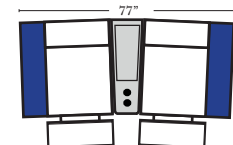

2C Loveseat w/1 Small Wedge Console Arms-53143