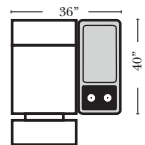

4C Sofa w/3 Small Wedge Console Arms-53147

Home Theater Pre-Configured Large Straight & Wedge Consoles

2C Loveseat w/1 Large Straight Console Arm-53132

3C Sofa w/2 Large Straight Console Arms-53130

4C Sofa w/2 Large Straight Console Arms-53134