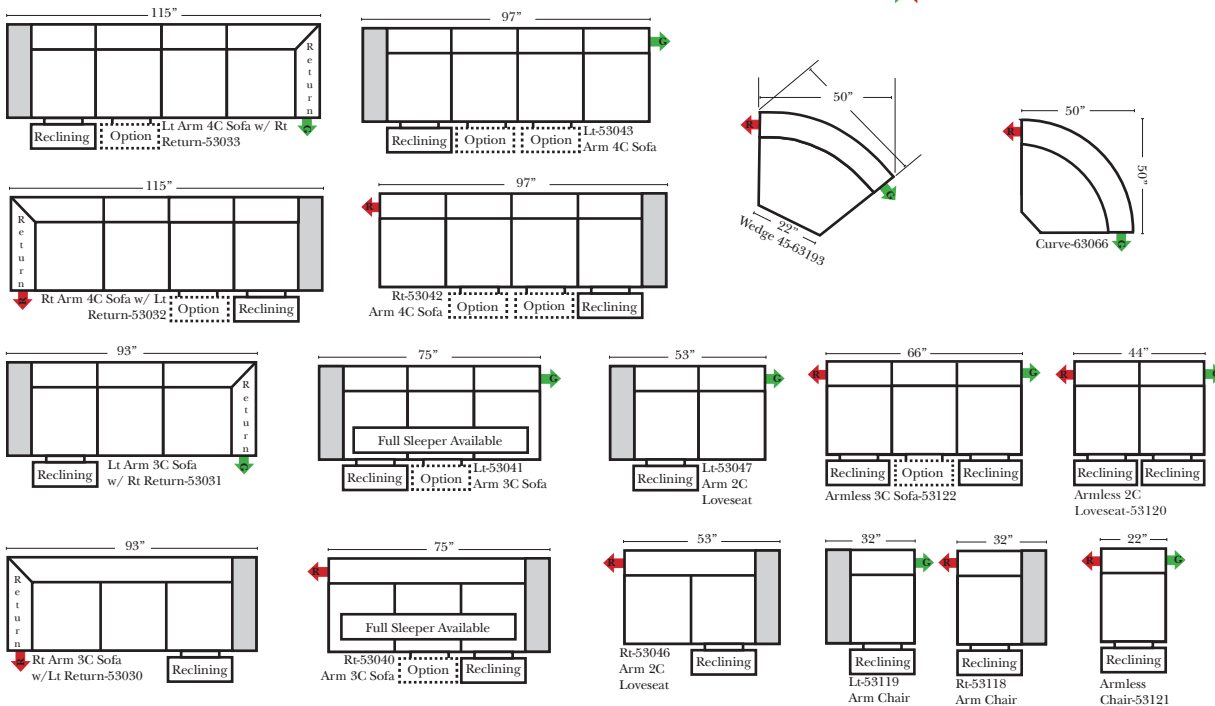

Sleeper Options: (Additional Charges Apply)

- Deluxe Mattress (Full Size Only)
- 5" Memory Foam Mattress (Full Size Only)

Note:

All Dimensions are approximate, if accuracy is crucial, please contact us for validation of the dimensions shown. However, a 1" to 2" variance can still apply due to foam and upholstery.

90 Degree / L-Shape Sectional

Put Green Arrows with Red Arrows to Create Sectional Groups

Sleepers

Suggested Configurations

v.05.06.23

Sleeper Options: (Additional charges apply)

- Deluxe Innerspring Mattress: Full
- 5" Memory Foam Mattress: Full Only

Configuration 4 (Middle Left): L-shaped sofa with dimensions 115" x 98". Includes Full Sleeper Available, Option: Reclining, Re-53040 Arm 3C Sofa, and Reclining Lt Arm 3C Sofa w/ Rt Return-53031.

Configuration 5 (Middle Middle): L-shaped sofa with dimensions 93" x 98". Includes Reclining Rt-53046 Arm 2C Loveseat and Reclining Lt Arm 3C Sofa w/ Rt Return-53031.