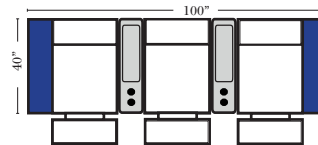

3C Sofa w/2 Small Straight Console Arms-53140