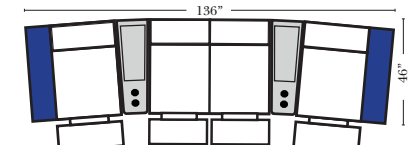

4C Sofa w/2 Small Wedge Console Arms-53145