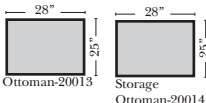

Storage Ottoman-20014

All Ottoman are 19" High

Ottoman-20013