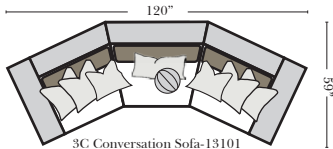

3C Conversation Sofa-13101