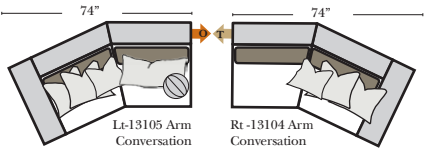

Lt-13105 Arm Conversation 2C Loveseat

Rt-13104 Arm Conversation 2C Loveseat