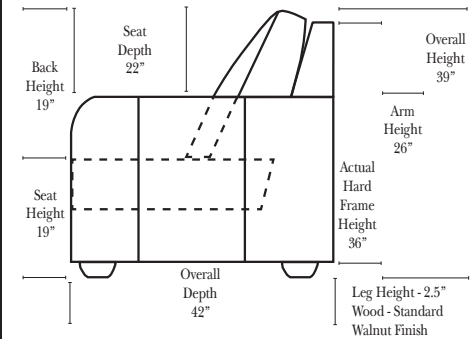

Standard & Ottomans

Conversation Sofas

Sleepers

v.03.29.16

All Ottoman are 19" High

Standards & Options

Standard:

- Available in Luxury Fabrics
- All Hardwood Frames
- Down Seats & Down Backs Standard
- Multiple Pillows (where indicated)
- Top Grain Leather on Inside Arm, Front Arm Panel, Top & Bottom Front Rail, & Seat Welt
- Nail Heads (where indicated)
- Pillow Fringes, & Looped Cording
- Wood Leg Finish (Standard is Walnut) (available in Cherry, Chocolate, Espresso, Honey Oak, & Shadow, no additional charge)

Options: (Additional Charges)

- Pillow Fringes, & Looped Cording

Sleeper Options: (All the below options are at additional charges)

- Queen Sleeper available w/Standard Mattress
- Twin Sleeper available w/Standard Mattress
- Deluxe Innerspring Mattress: Queen / Twin
- Air Dream Coil Mattress: Queen Only
- Hideaway Air Mattress: Queen Only

Note:

All Dimensions are approximate, if accuracy is crucial, please contact us for validation of the dimensions shown. However, a 1" to 2" variance can still apply due to foam and upholstery.

L-Shape / 90 Degree Sectional

Suggested Configurations

The Suggested Configurations below are only a sample of what the imagination can create, please enjoy creating the configuration that fits your lifestyle, using the ideas below and from the items on the opposite page.