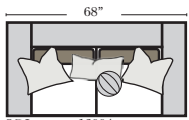

2C Loveseat-13004