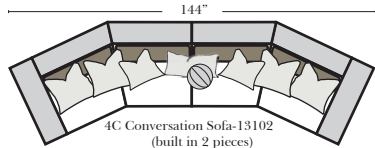

3C Conversation Sofa-13101