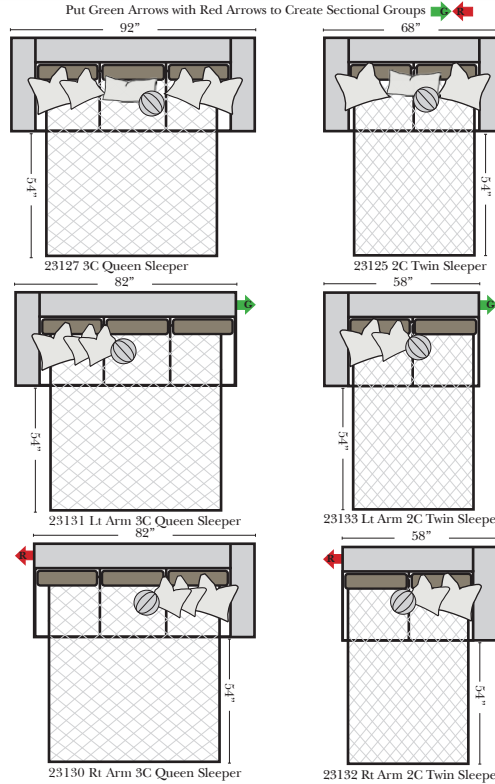

Standard & Ottomans

Conversation Sofas

Sleepers

v.03.29.16

All Ottoman are 19" High

Standards & Options

Standard:

- Available in Luxury Fabrics
- All Hardwood Frames
- Down Seats & Down Backs Standard
- Multiple Pillows (where indicated)
- Top Grain Leather on Inside Arm, Front Arm Panel, Top & Bottom Front Rail, & Seat Welt
- Nail Heads (where indicated)
- Pillow Fringes, & Looped Cording
- Wood Leg Finish (Standard is Walnut) (available in Cherry, Chocolate, Espresso, Honey Oak, & Shadow, no additional charge)

Options: (Additional Charges)

- Pillow Fringes, & Looped Cording

Sleeper Options: (All the below options are at additional charges)

- Queen Sleeper available w/Standard Mattress
- Twin Sleeper available w/Standard Mattress
- Deluxe Innerspring Mattress: Queen / Twin
- Air Dream Coil Mattress: Queen Only
- Hideaway Air Mattress: Queen Only

Note:

All Dimensions are approximate, if accuracy is crucial, please contact us for validation of the dimensions shown. However, a 1" to 2" variance can still apply due to foam and upholstery.

L-Shape / 90 Degree Sectional

Suggested Configurations

The Suggested Configurations below are only a sample of what the imagination can create, please enjoy creating the configuration that fits your lifestyle, using the ideas below and from the items on the opposite page.