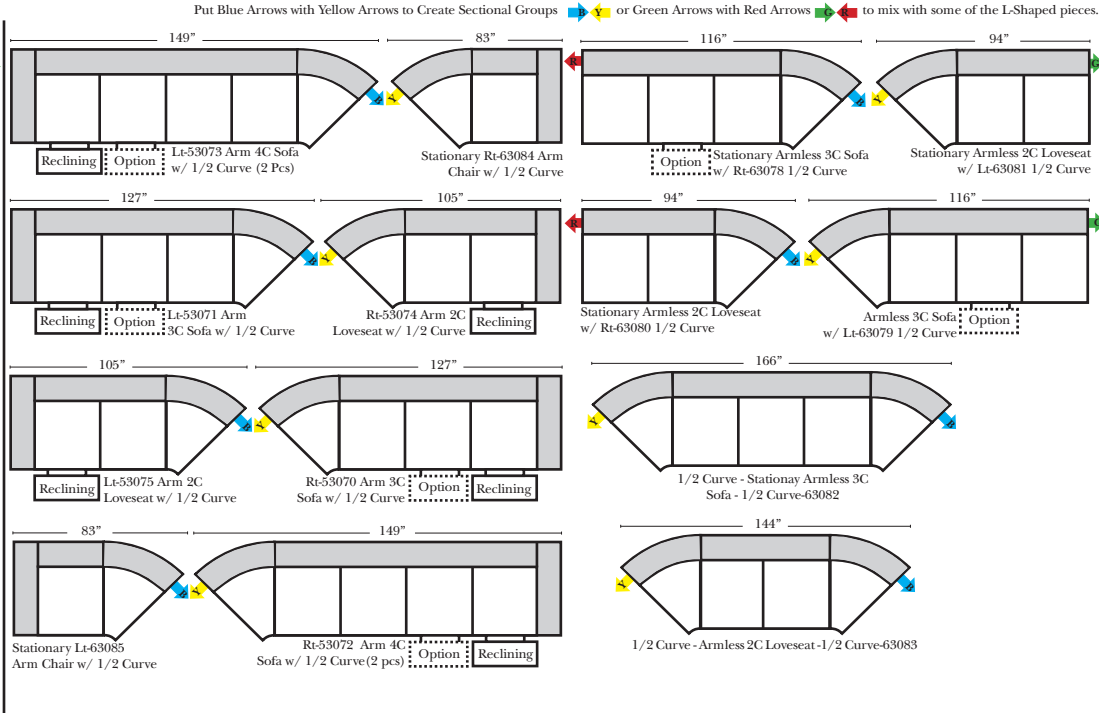

Standard / Armless

2-Piece Curve Sectional

Standards & Options

- Standard:**
- Available in Full & Top Grain Leathers
 - Available in Luxury Fabrics
 - All Hardwood Frames
 - Wood Leg Finish - Walnut Finish (Stationary Only)
- Options: (No Additional Charge)**
- No. 33 Firm Foam
 - Wood Leg - Cherry, Chocolate, Espresso, Honey Oak, Shadow

Options: (Additional Charges Apply)

- Console Table - Standard as Espresso finish (N/C Option is Honey Oak finish)
- Metal Cup Holder (MCH) - Standard Finish is Silver (N/C Option is Black or Hammered Antique Finish)
- Electronic Cup Holder (ECH) (Console Arms Only) (Available with Motorized Reclining Seats only)
- Center Seat Recliner (Option)
- Motorized Recliner Mechanism
- Swivel Recliner Base (2 Arm Recliner Only)
- Swivel Glider Mechanism (2 Arm Recliner Only)
- Lift Chair Dual Motor Mechanism (2 Arm Recliner Only)
- Upholstered Swivel Base (2 Arm Recliner Only)
- Motorized 180° Swivel Glider (2 Arm Recliner Only)

Sleeper Options: (Additional charges apply)

- Full Sleeper available w/Standard Mattress
- Deluxe Innerspring Mattress: Full
- Air Dream Coil Mattress: Full Only

Note:

All Dimensions are approximate, if accuracy is crucial, please contact us for validation of the dimensions shown. However, a 1" to 2" variance can still apply due to foam and upholstery.

All items on these pages are available as Stationary (Non-Reclining)

90 Degree / L-Shape Sectional

Bumper / Return Chaise & Conversation Sofas

Put Green Arrows with Red Arrows to Create Sectional Groups
Put Orange Arrows with Tan Arrows to Create Sectional Groups