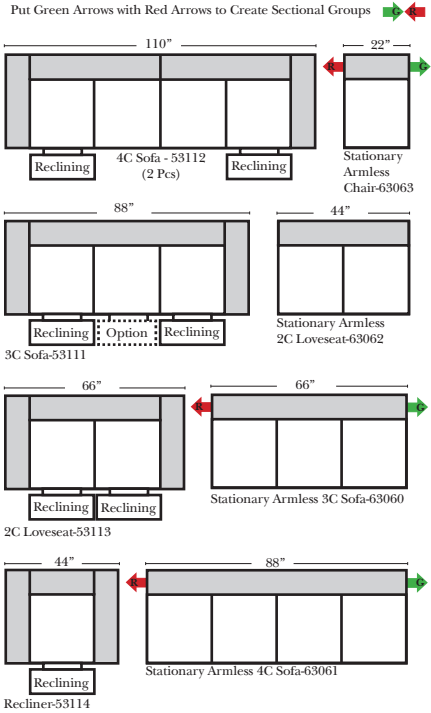

Standard / Armless

2-Piece Curve Sectional

Standards & Options

- Standard:**
- Available in Full & Top Grain Leathers
 - Available in Luxury Fabrics
 - All Hardwood Frames
 - Wood Leg Finish - Walnut Finish (Stationary Only)
- Options: (No Additional Charge)**
- No. 33 Firm Foam
 - Wood Leg - Cherry, Chocolate, Espresso, Honey Oak, Shadow

Options: (Additional Charges Apply)

- Console Table - Standard as Espresso finish (N/C Option is Honey Oak finish)
- Metal Cup Holder (MCH) - Standard Finish is Silver (N/C Option is Black or Hammered Antique Finish)
- Electronic Cup Holder (ECH) (Console Arms Only) (Available with Motorized Reclining Seats only)
- Center Seat Recliner (Option)
- Motorized Recliner Mechanism
- Swivel Recliner Base (2 Arm Recliner Only)
- Swivel Glider Mechanism (2 Arm Recliner Only)
- Lift Chair Dual Motor Mechanism (2 Arm Recliner Only)
- Upholstered Swivel Base (2 Arm Recliner Only)
- Motorized 180° Swivel Glider (2 Arm Recliner Only)

Sleeper Options: (Additional charges apply)

- Full Sleeper available w/Standard Mattress
- Deluxe Innerspring Mattress: Full
- Air Dream Coil Mattress: Full Only

Note:

All Dimensions are approximate, if accuracy is crucial, please contact us for validation of the dimensions shown. However, a 1" to 2" variance can still apply due to foam and upholstery.

All items on these pages are available as Stationary (Non-Reclining)

90 Degree / L-Shape Sectional

Bumper / Return Chaise & Conversation Sofas

Put Green Arrows with Red Arrows to Create Sectional Groups
Put Orange Arrows with Tan Arrows to Create Sectional Groups