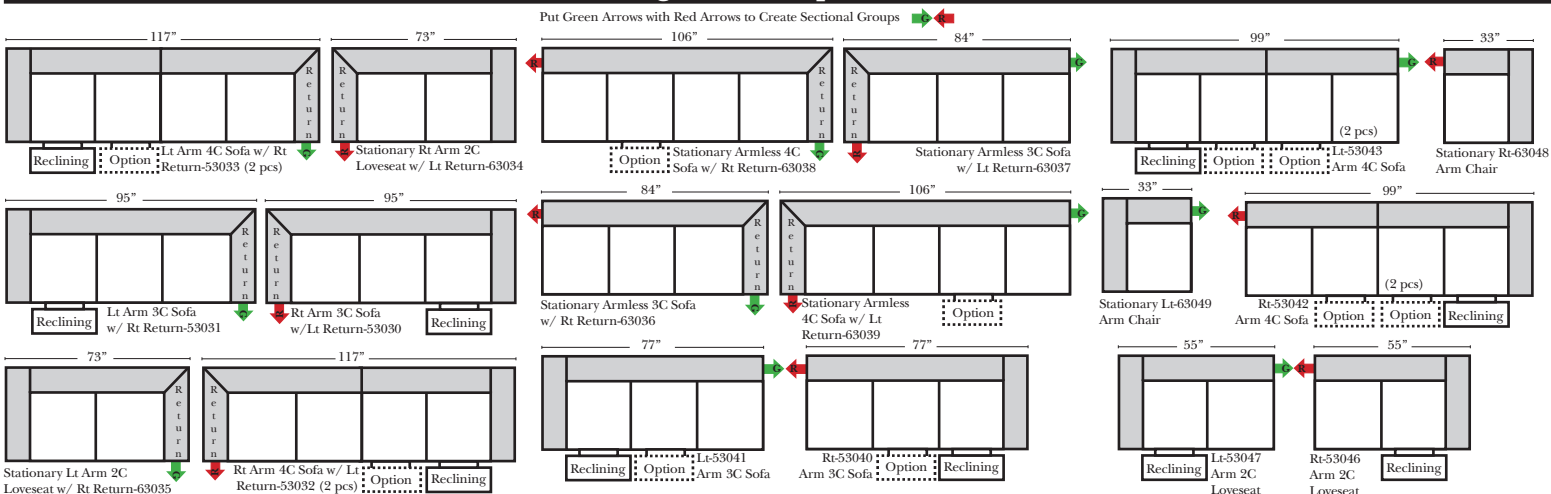

Sleeper Options: (Additional charges apply)

- Full Sleeper available w/Standard Mattress
- Deluxe Innerspring Mattress: Full
- Air Dream Coil Mattress: Full Only

Note:

All Dimensions are approximate, if accuracy is crucial, please contact us for validation of the dimensions shown. However, a 1" to 2" variance can still apply due to foam and upholstery.

All items on these pages are available as Stationary (Non-Reclining)

90 Degree / L-Shape Sectional

Bumper / Return Chaise & Conversation Sofas

Put Green Arrows with Red Arrows to Create Sectional Groups
Put Orange Arrows with Tan Arrows to Create Sectional Groups