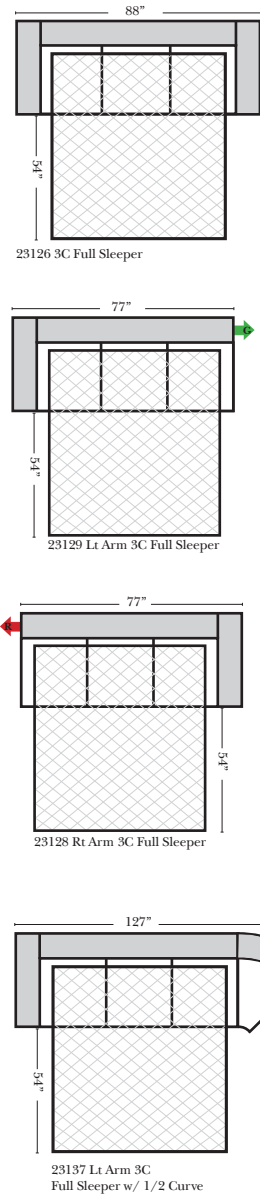

Sleepers

Put Blue Arrows with Yellow Arrows to Create Sectional Groups