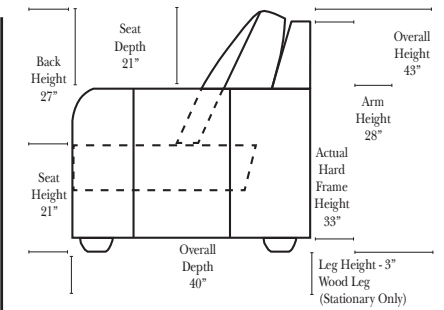

Standard / Armless

2-Piece Curve Sectional

Standards & Options

- Standard:**
- Available in Full & Top Grain Leathers
 - Available in Luxury Fabrics
 - All Hardwood Frames
 - Wood Leg Finish - Walnut Finish (Stationary Only)
- Options: (No Additional Charge)**
- No. 33 Firm Foam
 - Wood Leg - Cherry, Chocolate, Espresso, Honey Oak, Shadow

Sleeper Options: (Additional charges apply)

- Full Sleeper available w/Standard Mattress
- Deluxe Innerspring Mattress: Full
- Air Dream Coil Mattress: Full Only

Note:

All Dimensions are approximate, if accuracy is crucial, please contact us for validation of the dimensions shown. However, a 1" to 2" variance can still apply due to foam and upholstery.