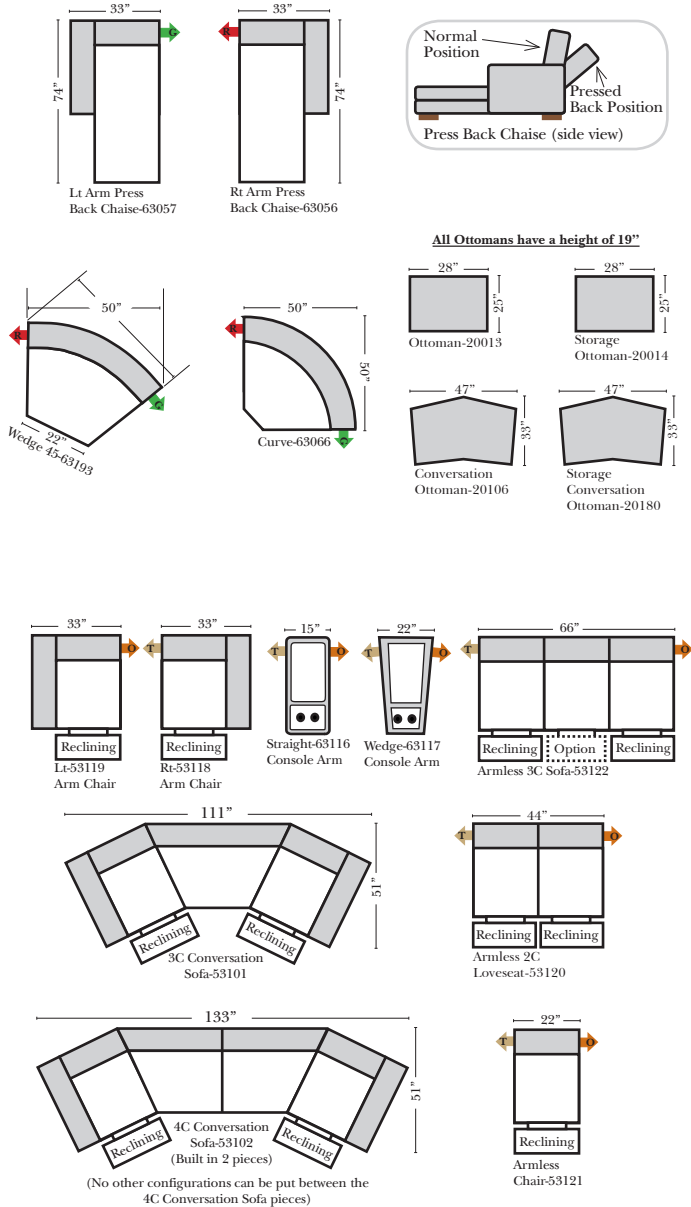

Sleeper Options: (Additional charges apply)

- Full Sleeper available w/Standard Mattress
- Deluxe Innerspring Mattress: Full
- Air Dream Coil Mattress: Full Only

Note:

All Dimensions are approximate, if accuracy is crucial, please contact us for validation of the dimensions shown. However, a 1" to 2" variance can still apply due to foam and upholstery.

All items on these pages are available as Stationary (Non-Reclining)

90 Degree / L-Shape Sectional

Bumper / Return Chaise & Conversation Sofas

Put Green Arrows with Red Arrows to Create Sectional Groups
Put Orange Arrows with Tan Arrows to Create Sectional Groups