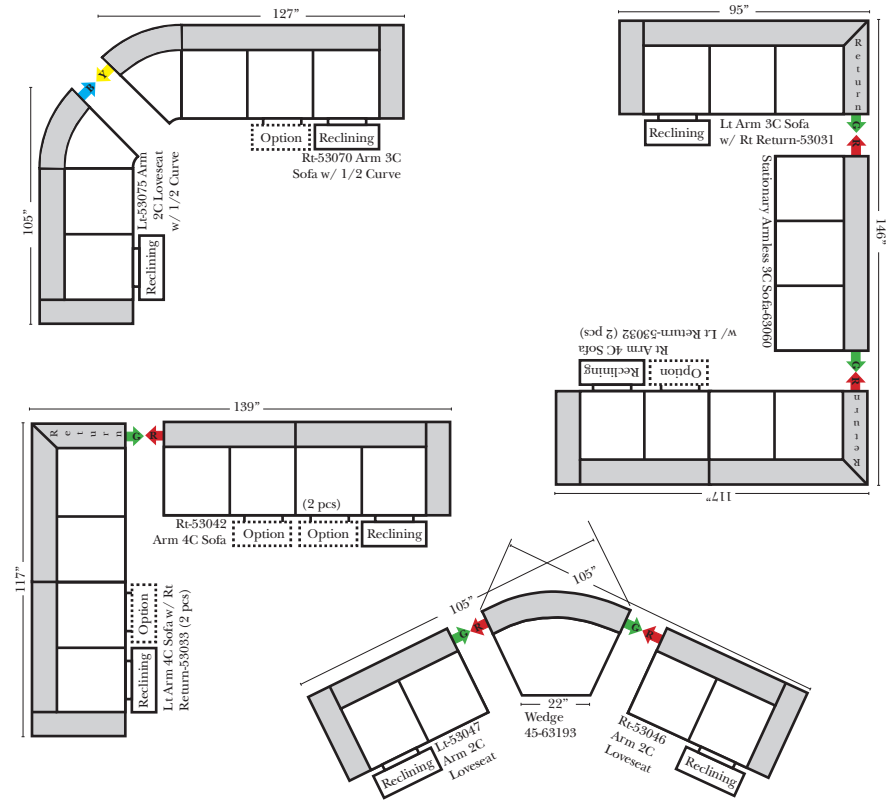

Sleeper Options: (Additional charges apply)

- Full Sleeper available w/Standard Mattress
- Deluxe Innerspring Mattress: Full
- Air Dream Coil Mattress: Full Only

Note:

All Dimensions are approximate, if accuracy is crucial, please contact us for validation of the dimensions shown. However, a 1" to 2" variance can still apply due to foam and upholstery.

All items on these pages are available as Stationary (Non-Reclining)

90 Degree / L-Shape Sectional

Bumper / Return Chaise & Conversation Sofas

Put Green Arrows with Red Arrows to Create Sectional Groups
Put Orange Arrows with Tan Arrows to Create Sectional Groups

Sleepers

Put Blue Arrows with Yellow Arrows to Create Sectional Groups

Suggested Configurations

v.11.23.15

The Suggested Configurations below are only a sample of what the imagination can create, please enjoy creating the configuration that fits your lifestyle, using the ideas below and from the items on the opposite page.