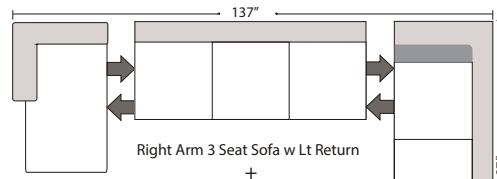

07/06/2012

Features

Standard:

- All Full or Top-Grain Leather
- All hardwood frames

Options:

- Down Seats & Down Backs (Additional Charges Apply)
- No. 33 Firm Seating

Sleeper Options:

- Queen Sleeper Option Available w/ Standard Mattress (Additional Charges Apply)
- Twin Sleeper Option Available w/ Standard Mattress (Additional Charges Apply)
- Deluxe Innerspring Mattress: Queen / Full / Twin (Additional Charges Apply)
- Air Dream Coil Mattress: Queen or Full Size Only (Additional Charges Apply)
- Hideaway Air Mattress: Queen Size Only (Additional Charges Apply)

Actual Hard Frame Height 29"

Note: All sizes are approximate.

07/06/2012

Suggested Configurations

Left Arm Queen Sleeper

Right Arm Queen Sleeper

Left Arm Queen Sleeper w 1/2 Curve

Right Arm Queen Sleeper w 1/2 Curve

Right Arm Sofa w Lt Return + Left Arm Sofa

Right Arm Sofa w 1/2 Curve + Left Arm Sofa w 1/2 Curve

Right Arm Loveseat w 1/2 Curve + Left Arm Loveseat w 1/2 Curve

Right Arm 3 Seat Sofa w Lt Return + Armless Sofa + Left Arm Chaise

Left Conversation Loveseat + Armless Conversation Loveseat + Right Conversation Loveseat

Right Arm Loveseat w 1/2 Curve + Left Arm Sofa w 1/2 Curve

Right Arm Loveseat + Left Arm Loveseat w Rt Return

Right Arm Loveseat + Left Arm 3 Seat Sofa w Rt Return