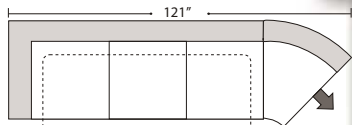

Actual Hard Frame Height 29"

Note: All sizes are approximate.

07/06/2012

Suggested Configurations

Left Arm Queen Sleeper

Right Arm Queen Sleeper

Left Arm Queen Sleeper w 1/2 Curve

Right Arm Queen Sleeper w 1/2 Curve

Right Arm Sofa w Lt Return + Left Arm Sofa

Right Arm Sofa w 1/2 Curve + Left Arm Sofa w 1/2 Curve

Right Arm Loveseat w 1/2 Curve + Left Arm Loveseat w 1/2 Curve

Right Arm 3 Seat Sofa w Lt Return + Armless Sofa + Left Arm Chaise

Left Conversation Loveseat + Armless Conversation Loveseat + Right Conversation Loveseat

Right Arm Loveseat w 1/2 Curve + Left Arm Sofa w 1/2 Curve

Right Arm Loveseat + Left Arm Loveseat w Rt Return

Right Arm Loveseat + Left Arm 3 Seat Sofa w Rt Return