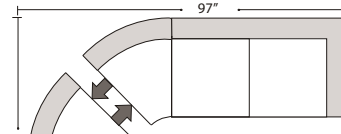

Actual Hard Frame Height 29"

Note: All sizes are approximate.

07/06/2012

Suggested Configurations

Left Arm Queen Sleeper

Right Arm Queen Sleeper

Left Arm Queen Sleeper w 1/2 Curve

Right Arm Queen Sleeper w 1/2 Curve

Right Arm Sofa w Lt Return + Left Arm Sofa

Right Arm Sofa w 1/2 Curve + Left Arm Sofa w 1/2 Curve

Right Arm Loveseat w 1/2 Curve + Left Arm Loveseat w 1/2 Curve

Right Arm 3 Seat Sofa w Lt Return + Armless Sofa + Left Arm Chaise

Left Conversation Loveseat + Armless Conversation Loveseat + Right Conversation Loveseat

Right Arm Loveseat w 1/2 Curve + Left Arm Sofa w 1/2 Curve

Right Arm Loveseat + Left Arm Loveseat w Rt Return

Right Arm Loveseat + Left Arm 3 Seat Sofa w Rt Return