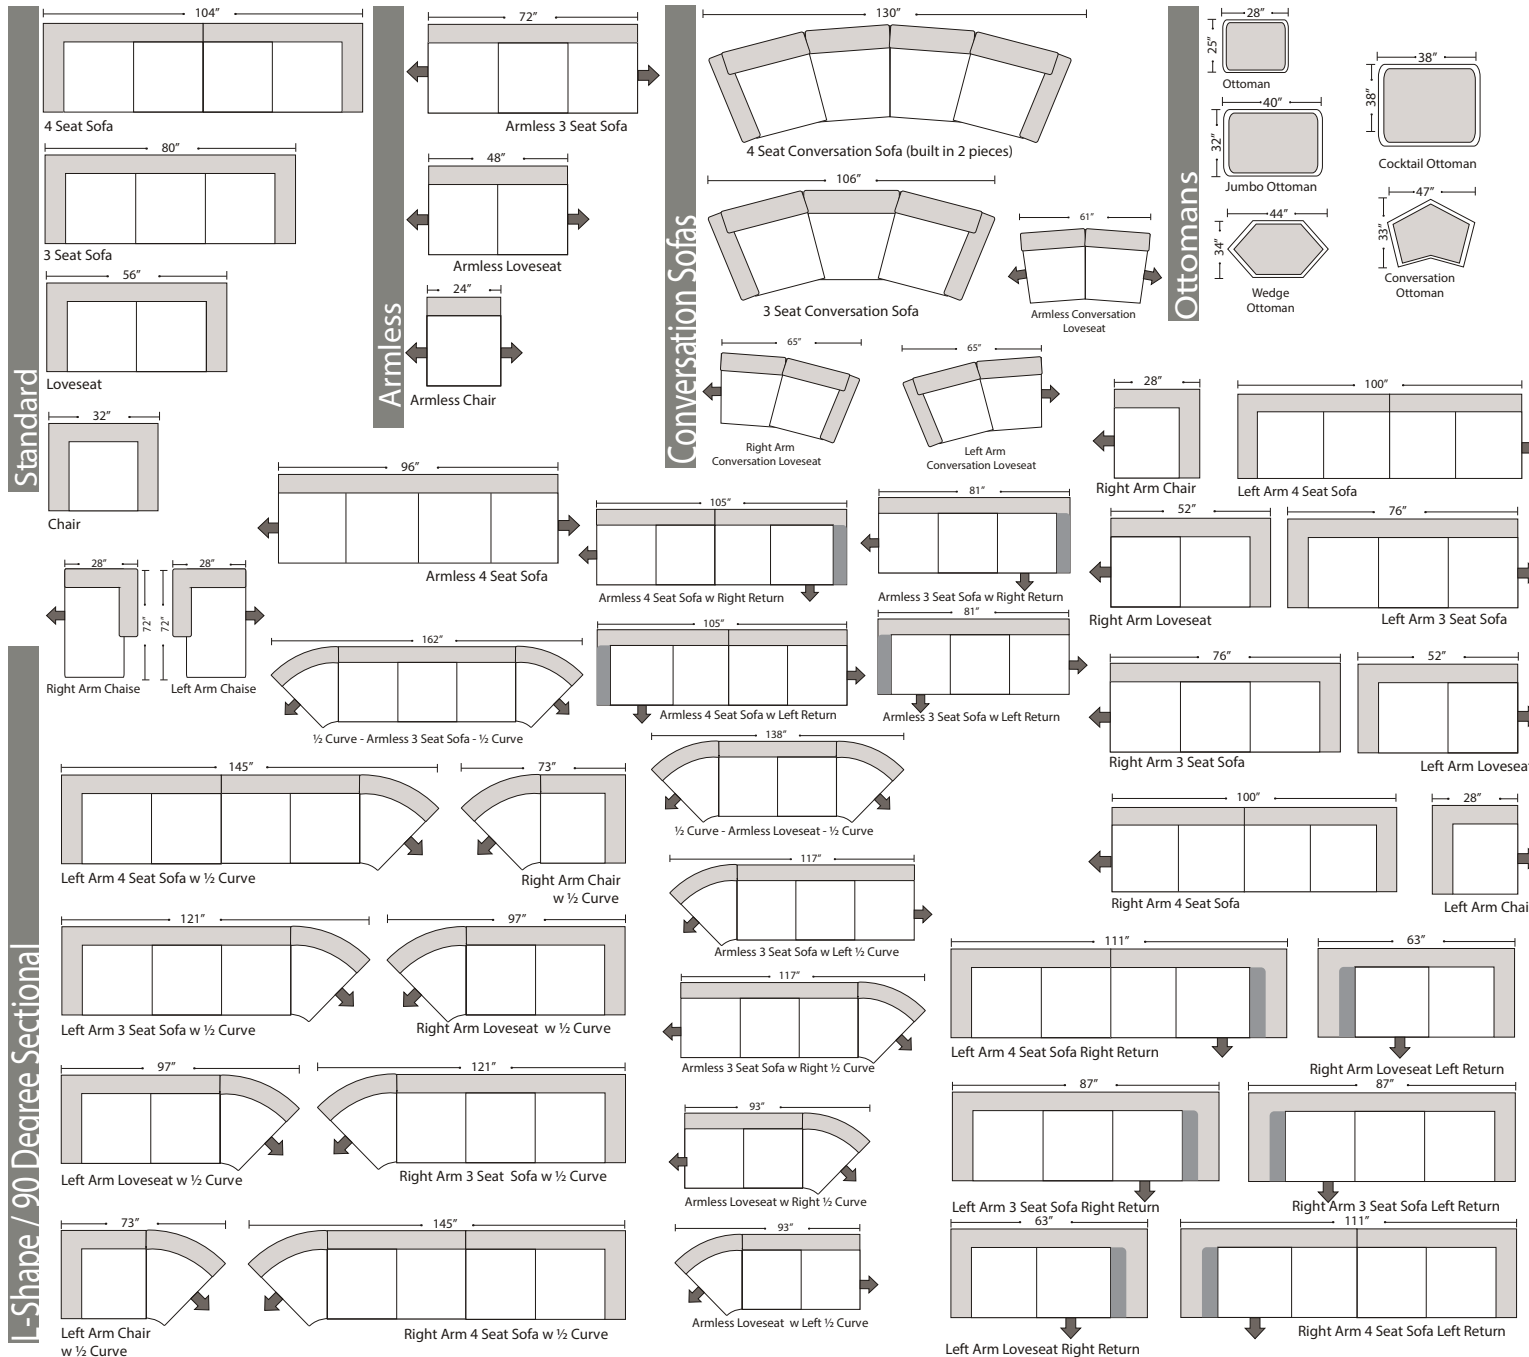

07/06/2012

Features

Standard:

- All Full or Top-Grain Leather
- All hardwood frames

Options:

- Down Seats & Down Backs (Additional Charges Apply)
- No. 33 Firm Seating

Sleeper Options:

- Queen Sleeper Option Available w/ Standard Mattress (Additional Charges Apply)
- Twin Sleeper Option Available w/ Standard Mattress (Additional Charges Apply)
- Deluxe Innerspring Mattress: Queen / Full / Twin (Additional Charges Apply)
- Air Dream Coil Mattress: Queen or Full Size Only (Additional Charges Apply)
- Hideaway Air Mattress: Queen Size Only (Additional Charges Apply)

Actual Hard Frame Height 29"

Note: All sizes are approximate.

07/06/2012

Suggested Configurations

Left Arm Queen Sleeper

Right Arm Queen Sleeper

Left Arm Queen Sleeper w 1/2 Curve

Right Arm Queen Sleeper w 1/2 Curve

Right Arm Sofa w Lt Return + Left Arm Sofa

Right Arm Sofa w 1/2 Curve + Left Arm Sofa w 1/2 Curve

Right Arm Loveseat w 1/2 Curve + Left Arm Loveseat w 1/2 Curve

Right Arm 3 Seat Sofa w Lt Return + Armless Sofa + Left Arm Chaise

Left Conversation Loveseat + Armless Conversation Loveseat + Right Conversation Loveseat

Right Arm Loveseat w 1/2 Curve + Left Arm Sofa w 1/2 Curve

Right Arm Loveseat + Left Arm Loveseat w Rt Return

Right Arm Loveseat + Left Arm 3 Seat Sofa w Rt Return