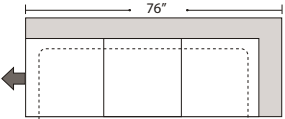

Actual Hard Frame Height 29"

Note: All sizes are approximate.

07/06/2012

Suggested Configurations

Left Arm Queen Sleeper

Right Arm Queen Sleeper

Left Arm Queen Sleeper w 1/2 Curve

Right Arm Queen Sleeper w 1/2 Curve

Right Arm Sofa w Lt Return + Left Arm Sofa

Right Arm Sofa w 1/2 Curve + Left Arm Sofa w 1/2 Curve

Right Arm Loveseat w 1/2 Curve + Left Arm Loveseat w 1/2 Curve

Right Arm 3 Seat Sofa w Lt Return + Armless Sofa + Left Arm Chaise

Left Conversation Loveseat + Armless Conversation Loveseat + Right Conversation Loveseat

Right Arm Loveseat w 1/2 Curve + Left Arm Sofa w 1/2 Curve

Right Arm Loveseat + Left Arm Loveseat w Rt Return

Right Arm Loveseat + Left Arm 3 Seat Sofa w Rt Return