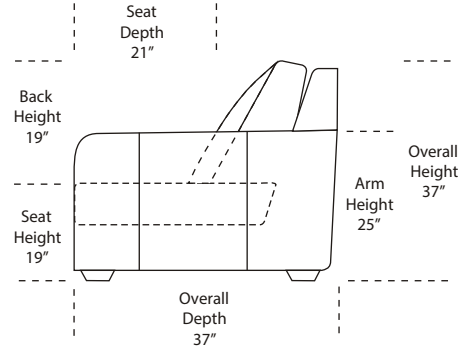

07/06/2012

Features

Standard:

- All Full or Top-Grain Leather
- All hardwood frames

Options:

- Down Seats & Down Backs (Additional Charges Apply)
- No. 33 Firm Seating

Sleeper Options:

- Queen Sleeper Option Available w/ Standard Mattress (Additional Charges Apply)
- Twin Sleeper Option Available w/ Standard Mattress (Additional Charges Apply)
- Deluxe Innerspring Mattress: Queen / Full / Twin (Additional Charges Apply)
- Air Dream Coil Mattress: Queen or Full Size Only (Additional Charges Apply)
- Hideaway Air Mattress: Queen Size Only (Additional Charges Apply)

Actual Hard Frame Height 29"

Note: All sizes are approximate.

07/06/2012

Suggested Configurations

Left Arm Queen Sleeper

Right Arm Queen Sleeper

Left Arm Queen Sleeper w 1/2 Curve

Right Arm Queen Sleeper w 1/2 Curve

Right Arm Sofa w Lt Return + Left Arm Sofa

Right Arm Sofa w 1/2 Curve + Left Arm Sofa w 1/2 Curve

Right Arm Loveseat w 1/2 Curve + Left Arm Loveseat w 1/2 Curve

Right Arm 3 Seat Sofa w Lt Return + Armless Sofa + Left Arm Chaise

Left Conversation Loveseat + Armless Conversation Loveseat + Right Conversation Loveseat

Right Arm Loveseat w 1/2 Curve + Left Arm Sofa w 1/2 Curve

Right Arm Loveseat + Left Arm Loveseat w Rt Return

Right Arm Loveseat + Left Arm 3 Seat Sofa w Rt Return