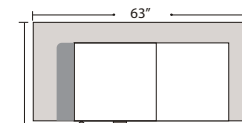

Actual Hard Frame Height 29"

Note: All sizes are approximate.

07/06/2012

Suggested Configurations

Left Arm Queen Sleeper

Right Arm Queen Sleeper

Left Arm Queen Sleeper w 1/2 Curve

Right Arm Queen Sleeper w 1/2 Curve

Right Arm Sofa w Lt Return + Left Arm Sofa

Right Arm Sofa w 1/2 Curve + Left Arm Sofa w 1/2 Curve

Right Arm Loveseat w 1/2 Curve + Left Arm Loveseat w 1/2 Curve

Right Arm 3 Seat Sofa w Lt Return + Armless Sofa + Left Arm Chaise

Left Conversation Loveseat + Armless Conversation Loveseat + Right Conversation Loveseat

Right Arm Loveseat w 1/2 Curve + Left Arm Sofa w 1/2 Curve

Right Arm Loveseat + Left Arm Loveseat w Rt Return

Right Arm Loveseat + Left Arm 3 Seat Sofa w Rt Return

Right Arm Loveseat w Lt Return + Left Arm Sofa

Left Arm Sofa w 1/2 Curve + 1/2 Curve - Armless Loveseat - 1/2 Curve + Armless Loveseat w Left 1/2 Curve + Right Arm Chaise