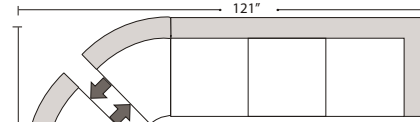

07/06/2012

Features

Standard:

- All Full or Top-Grain Leather
- All hardwood frames

Options:

- Down Seats & Down Backs (Additional Charges Apply)
- No. 33 Firm Seating

Sleeper Options:

- Queen Sleeper Option Available w/ Standard Mattress (Additional Charges Apply)
- Twin Sleeper Option Available w/ Standard Mattress (Additional Charges Apply)
- Deluxe Innerspring Mattress: Queen / Full / Twin (Additional Charges Apply)
- Air Dream Coil Mattress: Queen or Full Size Only (Additional Charges Apply)
- Hideaway Air Mattress: Queen Size Only (Additional Charges Apply)

Actual Hard Frame Height 29"

Note: All sizes are approximate.

07/06/2012

Suggested Configurations

Left Arm Queen Sleeper

Right Arm Queen Sleeper

Left Arm Queen Sleeper w 1/2 Curve

Right Arm Queen Sleeper w 1/2 Curve

Right Arm Sofa w Lt Return + Left Arm Sofa

Right Arm Sofa w 1/2 Curve + Left Arm Sofa w 1/2 Curve

Right Arm Loveseat w 1/2 Curve + Left Arm Loveseat w 1/2 Curve

Right Arm 3 Seat Sofa w Lt Return + Armless Sofa + Left Arm Chaise