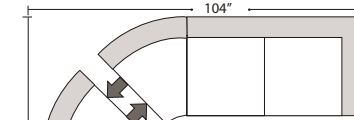

Actual Hard Frame Height 29"

Note: All sizes are approximate.

07/06/2012

Suggested Configurations

Left Arm Queen Sleeper

Right Arm Queen Sleeper

Left Arm Queen Sleeper w 1/2 Curve

Right Arm Queen Sleeper w 1/2 Curve

Right Arm Sofa w Lt Return + Left Arm Sofa

Right Arm Sofa w 1/2 Curve + Left Arm Sofa w 1/2 Curve

Right Arm Loveseat w 1/2 Curve + Left Arm Loveseat w 1/2 Curve

Right Arm 3 Seat Sofa w Lt Return + Armless Sofa + Left Arm Chaise

Left Conversation Loveseat + Armless Conversation Loveseat + Right Conversation Loveseat

Right Arm Loveseat w 1/2 Curve + Left Arm Sofa w 1/2 Curve

Right Arm Loveseat + Left Arm Loveseat w Rt Return

Right Arm Loveseat + Left Arm 3 Seat Sofa w Rt Return