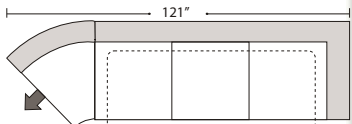

Actual Hard Frame Height 29"

Note: All sizes are approximate.

07/06/2012

Suggested Configurations

Left Arm Queen Sleeper

Right Arm Queen Sleeper

Left Arm Queen Sleeper w 1/2 Curve

Right Arm Queen Sleeper w 1/2 Curve

Right Arm Sofa w Lt Return + Left Arm Sofa

Right Arm Sofa w 1/2 Curve + Left Arm Sofa w 1/2 Curve

Right Arm Loveseat w 1/2 Curve + Left Arm Loveseat w 1/2 Curve

Right Arm 3 Seat Sofa w Lt Return + Armless Sofa + Left Arm Chaise

Left Conversation Loveseat + Armless Conversation Loveseat + Right Conversation Loveseat

Right Arm Loveseat w 1/2 Curve + Left Arm Sofa w 1/2 Curve

Right Arm Loveseat + Left Arm Loveseat w Rt Return

Right Arm Loveseat + Left Arm 3 Seat Sofa w Rt Return