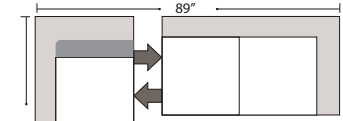

Actual Hard Frame Height 29"

Note: All sizes are approximate.

07/06/2012

Suggested Configurations

Left Arm Queen Sleeper

Right Arm Queen Sleeper

Left Arm Queen Sleeper w 1/2 Curve

Right Arm Queen Sleeper w 1/2 Curve

Right Arm Sofa w Lt Return + Left Arm Sofa

Right Arm Sofa w 1/2 Curve + Left Arm Sofa w 1/2 Curve

Right Arm Loveseat w 1/2 Curve + Left Arm Loveseat w 1/2 Curve

Right Arm 3 Seat Sofa w Lt Return + Armless Sofa + Left Arm Chaise

Left Conversation Loveseat + Armless Conversation Loveseat + Right Conversation Loveseat

Right Arm Loveseat w 1/2 Curve + Left Arm Sofa w 1/2 Curve

Right Arm Loveseat + Left Arm Loveseat w Rt Return

Right Arm Loveseat + Left Arm 3 Seat Sofa w Rt Return