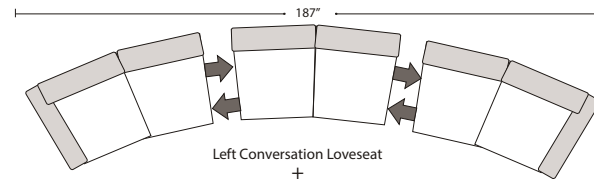

Actual Hard Frame Height 29"

Note: All sizes are approximate.

07/06/2012

Suggested Configurations

Left Arm Queen Sleeper

Right Arm Queen Sleeper

Left Arm Queen Sleeper w 1/2 Curve

Right Arm Queen Sleeper w 1/2 Curve

Right Arm Sofa w Lt Return + Left Arm Sofa

Right Arm Sofa w 1/2 Curve + Left Arm Sofa w 1/2 Curve

Right Arm Loveseat w 1/2 Curve + Left Arm Loveseat w 1/2 Curve

Right Arm 3 Seat Sofa w Lt Return + Armless Sofa + Left Arm Chaise

Left Conversation Loveseat + Armless Conversation Loveseat + Right Conversation Loveseat

Right Arm Loveseat w 1/2 Curve + Left Arm Sofa w 1/2 Curve

Right Arm Loveseat + Left Arm Loveseat w Rt Return

Right Arm Loveseat + Left Arm 3 Seat Sofa w Rt Return

Right Arm Loveseat w Lt Return + Left Arm Sofa

Left Arm Sofa w 1/2 Curve + 1/2 Curve - Armless Loveseat - 1/2 Curve + Armless Loveseat w Left 1/2 Curve + Right Arm Chaise