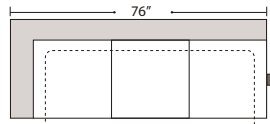

07/06/2012

Features

Standard:

- All Full or Top-Grain Leather
- All hardwood frames

Options:

- Down Seats & Down Backs (Additional Charges Apply)
- No. 33 Firm Seating

Sleeper Options:

- Queen Sleeper Option Available w/ Standard Mattress (Additional Charges Apply)
- Twin Sleeper Option Available w/ Standard Mattress (Additional Charges Apply)
- Deluxe Innerspring Mattress: Queen / Full / Twin (Additional Charges Apply)
- Air Dream Coil Mattress: Queen or Full Size Only (Additional Charges Apply)
- Hideaway Air Mattress: Queen Size Only (Additional Charges Apply)

Actual Hard Frame Height 29"

Note: All sizes are approximate.

07/06/2012

Suggested Configurations

Left Arm Queen Sleeper

Right Arm Queen Sleeper

Left Arm Queen Sleeper w 1/2 Curve

Right Arm Queen Sleeper w 1/2 Curve

Right Arm Sofa w Lt Return + Left Arm Sofa

Right Arm Sofa w 1/2 Curve + Left Arm Sofa w 1/2 Curve

Right Arm Loveseat w 1/2 Curve + Left Arm Loveseat w 1/2 Curve

Right Arm 3 Seat Sofa w Lt Return + Armless Sofa + Left Arm Chaise

Left Conversation Loveseat + Armless Conversation Loveseat + Right Conversation Loveseat

Right Arm Loveseat w 1/2 Curve + Left Arm Sofa w 1/2 Curve

Right Arm Loveseat + Left Arm Loveseat w Rt Return

Right Arm Loveseat + Left Arm 3 Seat Sofa w Rt Return