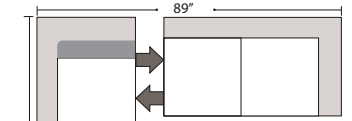

Actual Hard Frame Height 29"

Note: All sizes are approximate.

07/06/2012

Suggested Configurations

Left Arm Queen Sleeper

Right Arm Queen Sleeper

Left Arm Queen Sleeper w 1/2 Curve

Right Arm Queen Sleeper w 1/2 Curve

Right Arm Sofa w Lt Return + Left Arm Sofa

Right Arm Sofa w 1/2 Curve + Left Arm Sofa w 1/2 Curve

Right Arm Loveseat w 1/2 Curve + Left Arm Loveseat w 1/2 Curve

Right Arm 3 Seat Sofa w Lt Return + Armless Sofa + Left Arm Chaise

Left Conversation Loveseat + Armless Conversation Loveseat + Right Conversation Loveseat

Right Arm Loveseat w 1/2 Curve + Left Arm Sofa w 1/2 Curve

Right Arm Loveseat + Left Arm Loveseat w Rt Return

Right Arm Loveseat + Left Arm 3 Seat Sofa w Rt Return