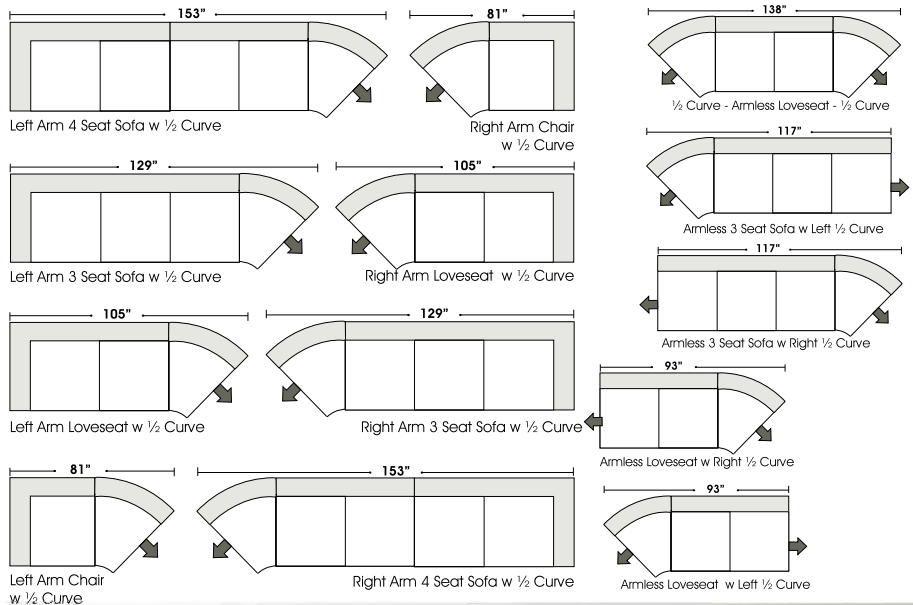

07/06/2012

STANDARD