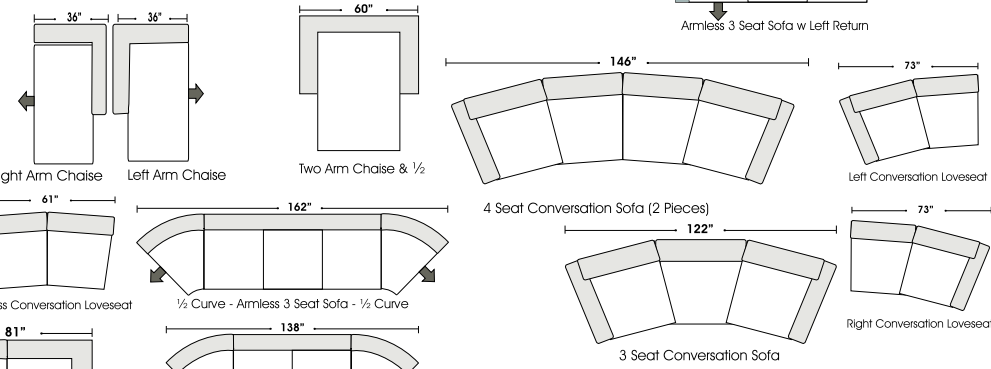

07/06/2012

STANDARD

Features

Standard:

- All Full or Top-Grain Leather
- All hardwood frames

Options:

- Down Seats (Additional Charges Apply)
- Down Backs (Additional Charges Apply)

Sleeper Options:

- Deluxe Queen Mattress (Additional Charges Apply)
- Air Dream Queen Mattress (Additional Charges Apply)

Special orders shipped within 4-6 weeks

Note: All sizes are approximate.

07/06/2012

Suggested Configurations