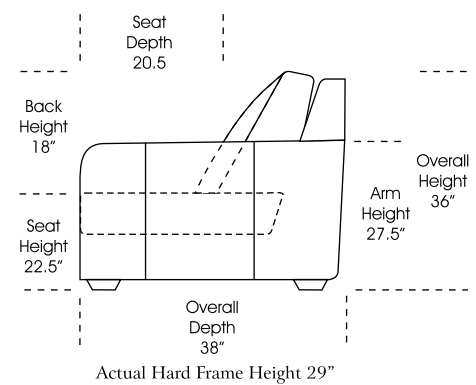

- Deluxe Queen Mattress (Additional Charges Apply)
- Air Dream Queen Mattress (Additional Charges Apply)

Special orders shipped within 4-6 weeks

Note: All sizes are approximate.

07/06/2012

Suggested Configurations