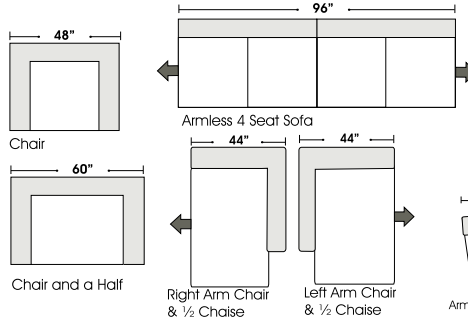

07/06/2012

STANDARD