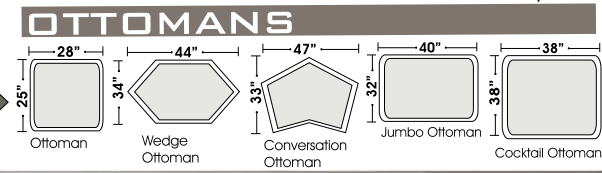

07/06/2012

STANDARD

Features

Standard:

- All Full or Top-Grain Leather
- All hardwood frames

Options:

- Down Seats (Additional Charges Apply)
- Down Backs (Additional Charges Apply)

Sleeper Options:

- Deluxe Queen Mattress (Additional Charges Apply)
- Air Dream Queen Mattress (Additional Charges Apply)

Special orders shipped within 4-6 weeks

Note: All sizes are approximate.

07/06/2012

Suggested Configurations