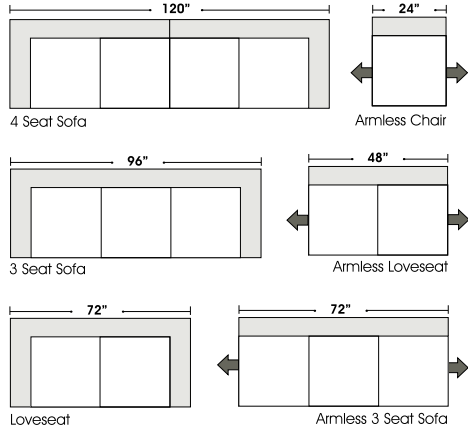

07/06/2012

STANDARD

Features

Standard:

- All Full or Top-Grain Leather
- All hardwood frames

Options:

- Down Seats (Additional Charges Apply)
- Down Backs (Additional Charges Apply)

Sleeper Options:

- Deluxe Queen Mattress (Additional Charges Apply)
- Air Dream Queen Mattress (Additional Charges Apply)

Special orders shipped within 4-6 weeks

Note: All sizes are approximate.

07/06/2012

Suggested Configurations