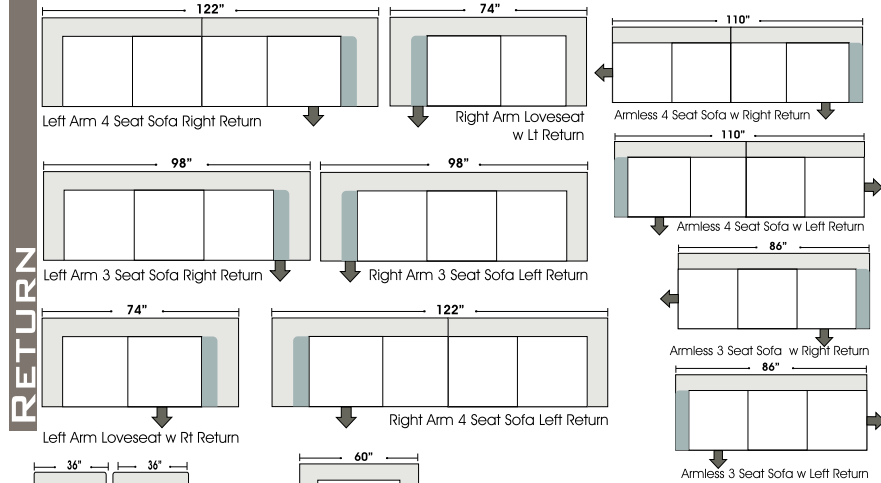

07/06/2012

STANDARD

Features

Standard:

- All Full or Top-Grain Leather
- All hardwood frames

Options:

- Down Seats (Additional Charges Apply)
- Down Backs (Additional Charges Apply)

Sleeper Options:

- Deluxe Queen Mattress (Additional Charges Apply)
- Air Dream Queen Mattress (Additional Charges Apply)

Special orders shipped within 4-6 weeks

Note: All sizes are approximate.

07/06/2012

Suggested Configurations