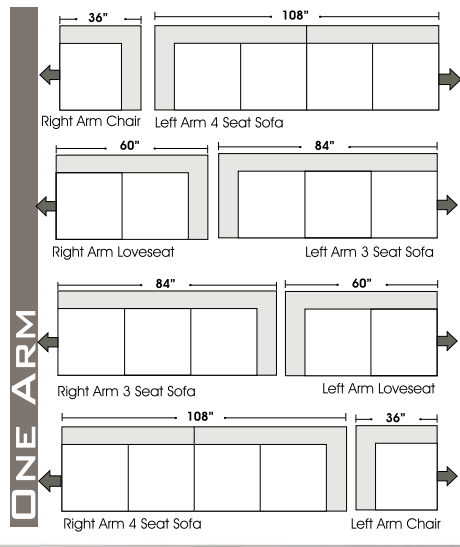

07/06/2012

STANDARD

Features

Standard:

- All Full or Top-Grain Leather
- All hardwood frames

Options:

- Down Seats (Additional Charges Apply)
- Down Backs (Additional Charges Apply)

Sleeper Options:

- Deluxe Queen Mattress (Additional Charges Apply)
- Air Dream Queen Mattress (Additional Charges Apply)

Special orders shipped within 4-6 weeks

Note: All sizes are approximate.

07/06/2012

Suggested Configurations