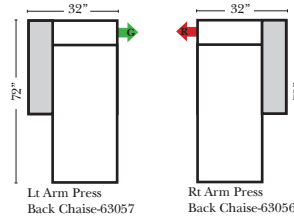

Sleeper Options: (Additional Charges Apply)

- Deluxe Mattress (Full Size Only)
- 5" Memory Foam Mattress (Full Size Only)

Note:

All Dimensions are approximate, if accuracy is crucial, please contact us for validation of the dimensions shown. However, a 1" to 2" variance can still apply due to foam and upholstery.

90 Degree / L-Shape Sectional

Press Back Chaise (side view)

**Portable Single Theater Arm (1) (Black, Hammered Antique, or Silver) Cup Holder (Leather)

(8" W x 21" D x 6" H)

Sleepers

Suggested Configurations