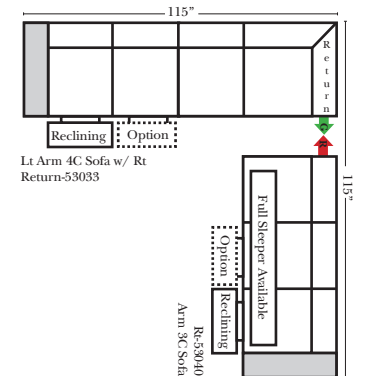

23126 3C Full Sleeper

23129 Lt Arm 3C Full Sleeper

23128 Rt Arm 3C Full Sleeper

23137 Lt Arm 3C Full Sleeper w/ 1/2 Curve

23136 Rt Arm 3C Full Sleeper w/ 1/2 Curve

Home Theater Seating - Console Arms

Pre-Configured Home Theater Seating