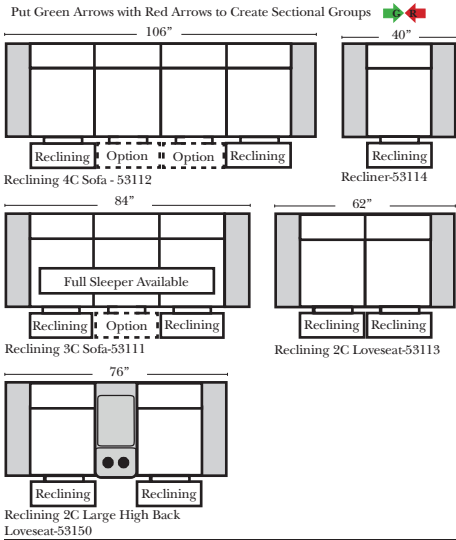

Standard

2-Piece Curve Sectional

Conversation Sofas

Features & Options

Standard:

- Available in Top Grain Leathers only
- All Hardwood Frames
- Nail Heads
- Selected Sku's available in Stationary

Options (No Additional Charges)

- No. 33 Firm Foam

Options: (Additional Charges Apply)

- Power Recliner Mechanism
- Power Lumbar
- Center Seat Recliner (See Option Note)
- Rechargeable Battery Pack (Operates 2 Motors)
- Swivel Recliner Base (2 Arm Recliner Only)
- Swivel Glider Mechanism (2 Arm Recliner Only)
- Glider Mechanism (2 Arm Recliner Only)
- Lift Chair Dual Motor Mechanism (Lifts Person to a Standing Position), (2 Arm Recliner Only)
- Leather Upholstered Swivel Base (2 Arm Recliner Only)
- Power 180° Swivel Glider Mechanism (2 Arm Recliner Only)
- Swivel Table for Console Arms (Espresso or Walnut Wood Finish)
- **Portable Single Theater Arm (1) (Black, Hammered Antique, or Silver) Cup Holder (Leather)

Sleeper Options: (Additional Charges Apply)

- Deluxe Mattress (Full Size Only)
- 5" Memory Foam Mattress (Full Size Only)

Note:

All Dimensions are approximate, if accuracy is crucial, please contact us for validation of the dimensions shown. However, a 1" to 2" variance can still apply due to foam and upholstery.

90 Degree / L-Shape Sectional

**Portable Single Theater Arm (1) (Black, Hammered Antique, or Silver) Cup Holder (Leather)

(8" W x 21" D x 6" H)