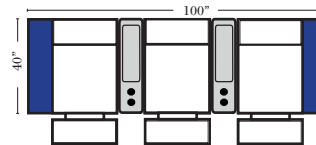

Home Theater Pre-Configured Small Straight & Wedge Consoles

2C Loveseat w/1 Small Straight Console Arm-53142

3C Sofa w/2 Small Straight Console Arms-53140

4C Sofa w/2 Small Straight Console Arms-53144

Armless Chair w/Small Straight Console Arm-53126