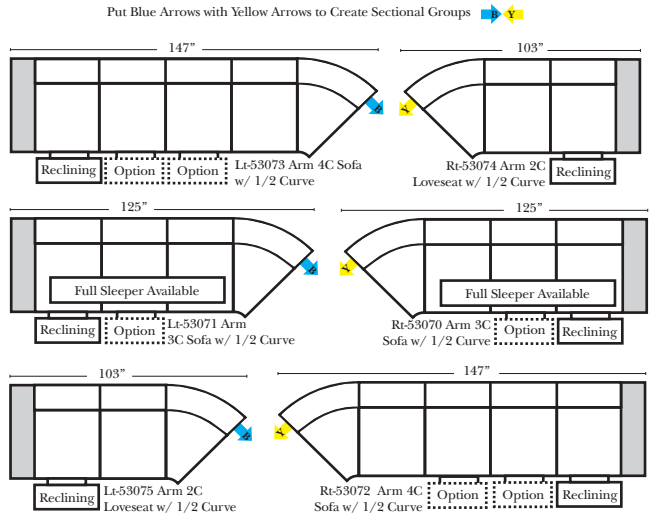

2-Piece Curve Sectional