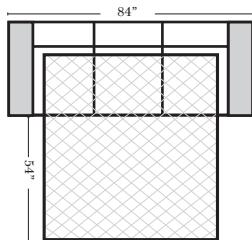

Sleepers

Suggested Configurations

v.05.06.23

1. **Sleeper Options:** (Additional charges apply)
2. Deluxe Innerspring Mattress: Full
   - 5" Memory Foam Mattress: Full Only

The Suggested Configurations below are only a sample of what the imagination can create, please enjoy creating the configuration that fits your lifestyle, using the ideas below and from the items on the other pages.

23126 3C Full Sleeper