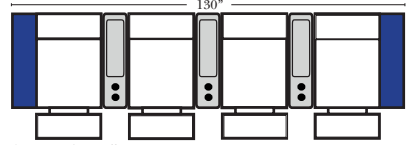

Home Theater Pre-Configured Small Straight & Wedge Consoles

2C Loveseat w/1 Small Straight Console Arm-53142

3C Sofa w/2 Small Straight Console Arms-53140

4C Sofa w/2 Small Straight Console Arms-53144

Armless Chair w/Small Straight Console Arm-53126