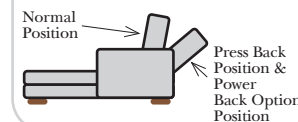

Press Back Chaise (side view)

**Portable Single Theater Arm (1) (Black, Hammered Antique, or Silver) Cup Holder (Leather)

(8" W x 21" D x 6" H)