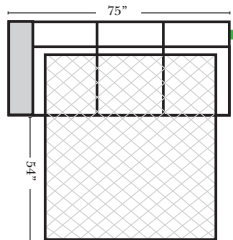

23129 Lt Arm 3C Full Sleeper