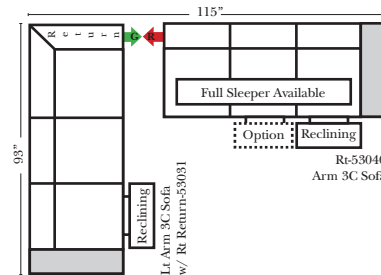

23126 3C Full Sleeper

23129 Lt Arm 3C Full Sleeper

23128 Rt Arm 3C Full Sleeper

23137 Lt Arm 3C Full Sleeper w/ 1/2 Curve

23136 Rt Arm 3C Full Sleeper w/ 1/2 Curve

Home Theater Seating - Console Arms

Pre-Configured Home Theater Seating