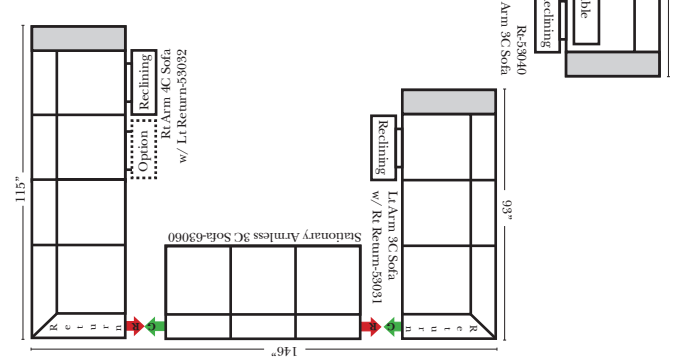

23126 3C Full Sleeper

23129 Lt Arm 3C Full Sleeper

23128 Rt Arm 3C Full Sleeper

23137 Lt Arm 3C Full Sleeper w/ 1/2 Curve

23136 Rt Arm 3C Full Sleeper w/ 1/2 Curve

Home Theater Seating - Console Arms

Pre-Configured Home Theater Seating