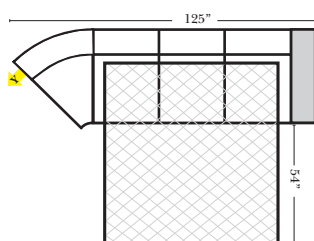

23126 3C Full Sleeper

23129 Lt Arm 3C Full Sleeper

23128 Rt Arm 3C Full Sleeper

23137 Lt Arm 3C Full Sleeper w/ 1/2 Curve

23136 Rt Arm 3C Full Sleeper w/ 1/2 Curve

Home Theater Seating - Console Arms

Pre-Configured Home Theater Seating