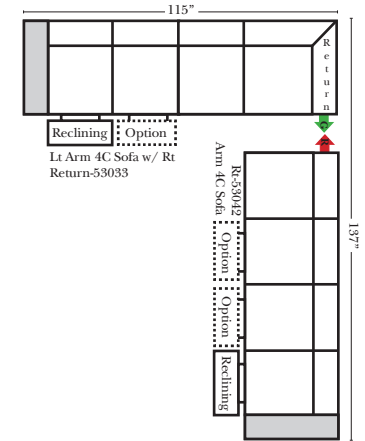

23126 3C Full Sleeper

23129 Lt Arm 3C Full Sleeper

23128 Rt Arm 3C Full Sleeper

23137 Lt Arm 3C Full Sleeper w/ 1/2 Curve

23136 Rt Arm 3C Full Sleeper w/ 1/2 Curve

Home Theater Seating - Console Arms

Pre-Configured Home Theater Seating