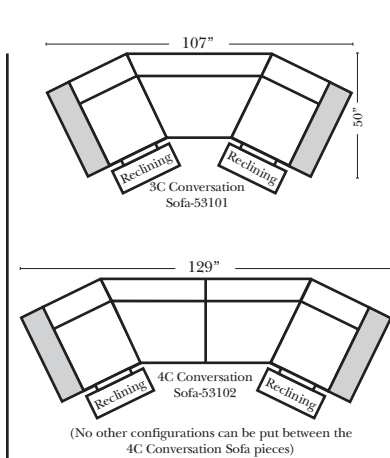

Conversation Sofas

Features & Options

Standard:

- Available in Top Grain Leathers only
- All Hardwood Frames
- Nail Heads
- Selected Sku's available in Stationary

Options (No Additional Charges)

- No. 33 Firm Foam

Options: (Additional Charges Apply)

- Power Recliner Mechanism
- Power Lumbar
- Center Seat Recliner (See Option Note)
- Rechargeable Battery Pack (Operates 2 Motors)
- Swivel Recliner Base (2 Arm Recliner Only)
- Swivel Glider Mechanism (2 Arm Recliner Only)
- Glider Mechanism (2 Arm Recliner Only)
- Lift Chair Dual Motor Mechanism (Lifts Person to a Standing Position), (2 Arm Recliner Only)
- Leather Upholstered Swivel Base (2 Arm Recliner Only)
- Power 180° Swivel Glider Mechanism (2 Arm Recliner Only)
- Swivel Table for Console Arms (Espresso or Walnut Wood Finish)
- **Portable Single Theater Arm (1) (Black, Hammered Antique, or Silver) Cup Holder (Leather)