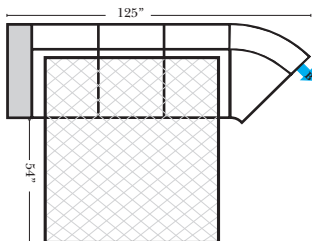

23137 Lt Arm 3C Full Sleeper w/ 1/2 Curve