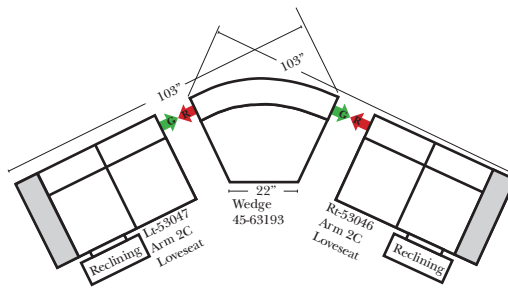

23126 3C Full Sleeper

23129 Lt Arm 3C Full Sleeper

23128 Rt Arm 3C Full Sleeper

23137 Lt Arm 3C Full Sleeper w/ 1/2 Curve

23136 Rt Arm 3C Full Sleeper w/ 1/2 Curve

Home Theater Seating - Console Arms

Pre-Configured Home Theater Seating