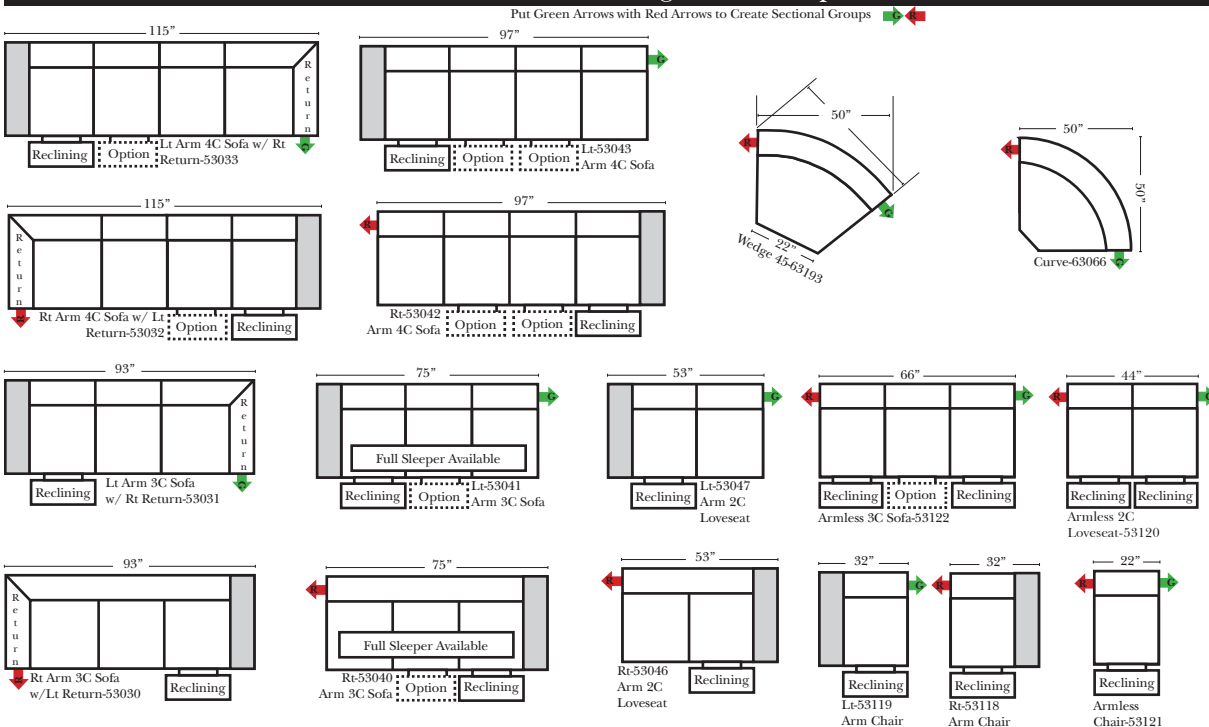

Sleeper Options: (Additional Charges Apply)

- Deluxe Mattress (Full Size Only)
- 5" Memory Foam Mattress (Full Size Only)

Note:

All Dimensions are approximate, if accuracy is crucial, please contact us for validation of the dimensions shown. However, a 1" to 2" variance can still apply due to foam and upholstery.

90 Degree / L-Shape Sectional

Press Back Chaise (side view)

**Portable Single Theater Arm (1) (Black, Hammered Antique, or Silver) Cup Holder (Leather)

(8" W x 21" D x 6" H)

Sleepers

Suggested Configurations

v.05.06.23

- Sleeper Options:** (Additional charges apply)
- Deluxe Innerspring Mattress: Full
 - 5" Memory Foam Mattress: Full Only

The Suggested Configurations below are only a sample of what the imagination can create, please enjoy creating the configuration that fits your lifestyle, using the ideas below and from the items on the other pages.