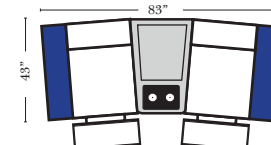

4C Sofa w/3 Small Straight Console Arms-53146

2C Loveseat w/1 Small Wedge Console Arms-53143

3C Sofa w/2 Small Wedge Console Arms-53141

4C Sofa w/2 Small Wedge Console Arms-53145

Armless Chair w/Small Wedge Console Arm-53127

4C Sofa w/3 Small Wedge Console Arms-53147

Home Theater Pre-Configured Large Straight & Wedge Consoles

2C Loveseat w/1 Large Straight Console Arm-53132

3C Sofa w/2 Large Straight Console Arms-53130

4C Sofa w/2 Large Straight Console Arms-53134

Armless Chair w/Large Straight Console Arm-53128

4C Sofa w/3 Large Straight Console Arms-53136

2C Loveseat w/1 Large Wedge Console Arms-53133

3C Sofa w/2 Large Wedge Console Arms-53131

4C Sofa w/2 Large Wedge Console Arms-53135