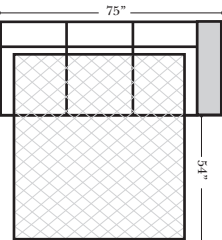

90 Degree / L-Shape Sectional

Press Back Chaise (side view)

**Portable Single Theater Arm (1) (Black, Hammered Antique, or Silver) Cup Holder (Leather)

(8" W x 21" D x 6" H)

Sleepers

Suggested Configurations

v.05.06.23

- Sleeper Options:** (Additional charges apply)
- Deluxe Innerspring Mattress: Full
 - 5" Memory Foam Mattress: Full Only

The Suggested Configurations below are only a sample of what the imagination can create, please enjoy creating the configuration that fits your lifestyle, using the ideas below and from the items on the other pages.

23126 3C Full Sleeper

23129 Lt Arm 3C Full Sleeper

23128 Rt Arm 3C Full Sleeper

23137 Lt Arm 3C Full Sleeper w/ 1/2 Curve

23136 Rt Arm 3C Full Sleeper w/ 1/2 Curve

Home Theater Seating - Console Arms

Pre-Configured Home Theater Seating