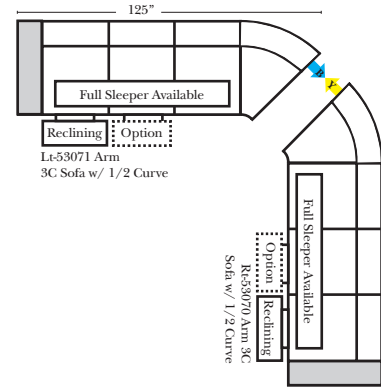

23126 3C Full Sleeper

23129 Lt Arm 3C Full Sleeper

23128 Rt Arm 3C Full Sleeper

23137 Lt Arm 3C Full Sleeper w/ 1/2 Curve

23136 Rt Arm 3C Full Sleeper w/ 1/2 Curve

Home Theater Seating - Console Arms

Pre-Configured Home Theater Seating