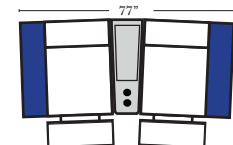

Home Theater Pre-Configured Small Straight & Wedge Consoles

2C Loveseat w/1 Small Straight Console Arm-53142

3C Sofa w/2 Small Straight Console Arms-53140

4C Sofa w/2 Small Straight Console Arms-53144

Armless Chair w/Small Straight Console Arm-53126

4C Sofa w/3 Small Straight Console Arms-53146

2C Loveseat w/1 Small Wedge Console Arms-53143

3C Sofa w/2 Small Wedge Console Arms-53141

4C Sofa w/2 Small Wedge Console Arms-53145

Armless Chair w/Small Wedge Console Arm-53127