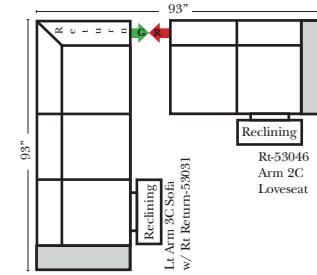

23126 3C Full Sleeper

23129 Lt Arm 3C Full Sleeper

23128 Rt Arm 3C Full Sleeper

23137 Lt Arm 3C Full Sleeper w/ 1/2 Curve

23136 Rt Arm 3C Full Sleeper w/ 1/2 Curve

Home Theater Seating - Console Arms

Pre-Configured Home Theater Seating