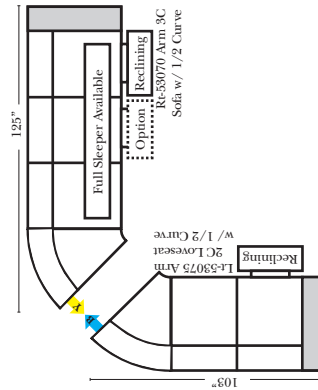

23126 3C Full Sleeper

23129 Lt Arm 3C Full Sleeper

23128 Rt Arm 3C Full Sleeper

23137 Lt Arm 3C Full Sleeper w/ 1/2 Curve

23136 Rt Arm 3C Full Sleeper w/ 1/2 Curve

Home Theater Seating - Console Arms

Pre-Configured Home Theater Seating