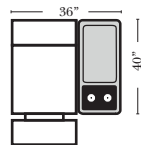

4C Sofa w/3 Small Wedge Console Arms-53147

Home Theater Pre-Configured Large Straight & Wedge Consoles

2C Loveseat w/1 Large Straight Console Arm-53132

3C Sofa w/2 Large Straight Console Arms-53130

4C Sofa w/2 Large Straight Console Arms-53134