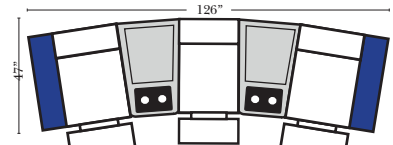

3C Sofa w/2 Large Wedge Console Arms-53131