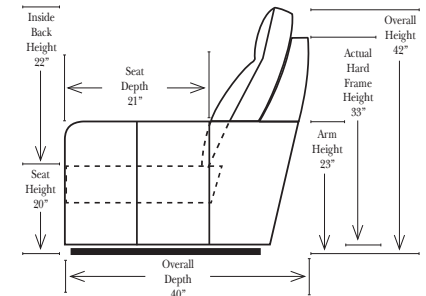

Conversation Sofas

Features & Options

Standard:

- Available in Top Grain Leathers only
- All Hardwood Frames
- Nail Heads
- Selected Sku's available in Stationary

Options (No Additional Charges)

- No. 33 Firm Foam

Options: (Additional Charges Apply)

- Power Recliner Mechanism
- Power Lumbar
- Center Seat Recliner (See Option Note)
- Rechargeable Battery Pack (Operates 2 Motors)
- Swivel Recliner Base (2 Arm Recliner Only)
- Swivel Glider Mechanism (2 Arm Recliner Only)
- Glider Mechanism (2 Arm Recliner Only)
- Lift Chair Dual Motor Mechanism (Lifts Person to a Standing Position), (2 Arm Recliner Only)
- Leather Upholstered Swivel Base (2 Arm Recliner Only)
- Power 180° Swivel Glider Mechanism (2 Arm Recliner Only)
- Swivel Table for Console Arms (Espresso or Walnut Wood Finish)
- **Portable Single Theater Arm (1) (Black, Hammered Antique, or Silver) Cup Holder (Leather)