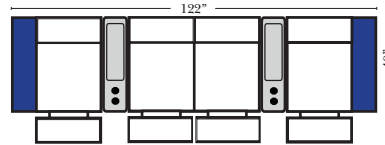

Home Theater Pre-Configured Small Straight & Wedge Consoles

2C Loveseat w/1 Small Straight Console Arm-53142

3C Sofa w/2 Small Straight Console Arms-53140

4C Sofa w/2 Small Straight Console Arms-53144

Armless Chair w/Small Straight Console Arm-53126