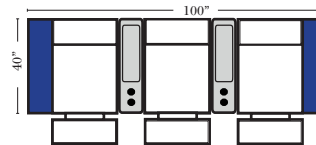

3C Sofa w/2 Small Straight Console Arms-53140