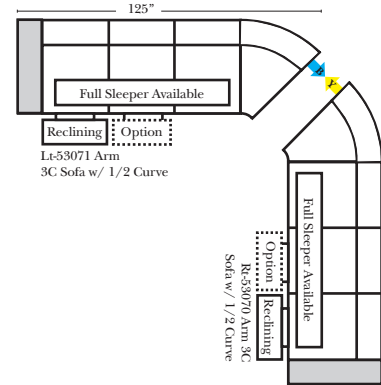

Sleeper Options: (Additional Charges Apply)

- Deluxe Mattress (Full Size Only)
- 5" Memory Foam Mattress (Full Size Only)

Note:

All Dimensions are approximate, if accuracy is crucial, please contact us for validation of the dimensions shown. However, a 1" to 2" variance can still apply due to foam and upholstery.

90 Degree / L-Shape Sectional

Put Green Arrows with Red Arrows to Create Sectional Groups

Sleepers

Suggested Configurations

v.05.06.23

Sleeper Options: (Additional charges apply)

- Deluxe Innerspring Mattress: Full
- 5" Memory Foam Mattress: Full Only

23126 3C Full Sleeper

23129 Lt Arm 3C Full Sleeper

23128 Rt Arm 3C Full Sleeper

23137 Lt Arm 3C Full Sleeper w/ 1/2 Curve

23136 Rt Arm 3C Full Sleeper w/ 1/2 Curve

The Suggested Configurations below are only a sample of what the imagination can create, please enjoy creating the configuration that fits your lifestyle, using the ideas below and from the items on the other pages.

Home Theater Seating - Console Arms

Pre-Configured Home Theater Seating

v.05.06.23

Small Straight-63118 Console Arm
Small Wedge-63119 Console Arm
Large Straight-63116 Console Arm
Large Wedge-63117 Console Arm