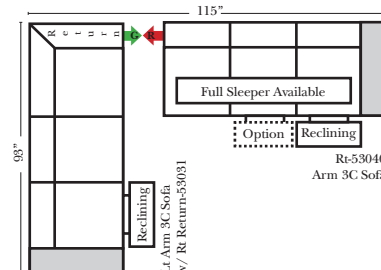

90 Degree / L-Shape Sectional

Put Green Arrows with Red Arrows to Create Sectional Groups

Sleepers

Suggested Configurations

v.05.06.23

Sleeper Options: (Additional charges apply)

- Deluxe Innerspring Mattress: Full
- 5" Memory Foam Mattress: Full Only

23126 3C Full Sleeper

23129 Lt Arm 3C Full Sleeper

23128 Rt Arm 3C Full Sleeper

23137 Lt Arm 3C Full Sleeper w/ 1/2 Curve

23136 Rt Arm 3C Full Sleeper w/ 1/2 Curve

The Suggested Configurations below are only a sample of what the imagination can create, please enjoy creating the configuration that fits your lifestyle, using the ideas below and from the items on the other pages.