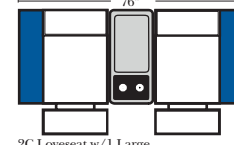

3C Sofa w/2 Small Straight Console Arms-53140

4C Sofa w/2 Small Straight Console Arms-53144

Armless Chair w/Small Straight Console Arm-53126

4C Sofa w/3 Small Straight Console Arms-53146

2C Loveseat w/1 Small Wedge Console Arms-53143

3C Sofa w/2 Small Wedge Console Arms-53141

4C Sofa w/2 Small Wedge Console Arms-53145

Armless Chair w/Small Wedge Console Arm-53127

4C Sofa w/3 Small Wedge Console Arms-53147

Home Theater Pre-Configured Large Straight & Wedge Consoles

2C Loveseat w/1 Large Straight Console Arm-53132

3C Sofa w/2 Large Straight Console Arms-53130

4C Sofa w/2 Large Straight Console Arms-53134

Armless Chair w/Large Straight Console Arm-53128

4C Sofa w/3 Large Straight Console Arms-53136