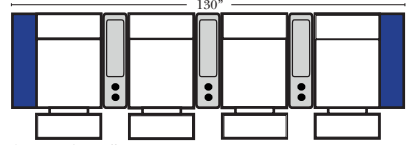

4C Sofa w/3 Small Straight Console Arms-53146