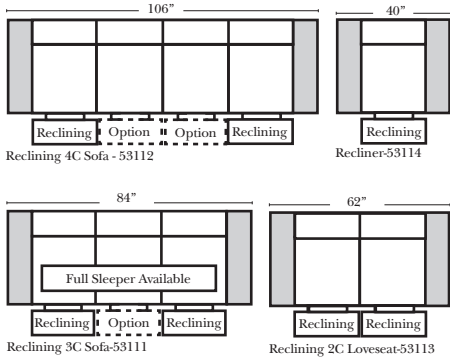

Standard

Put Green Arrows with Red Arrows to Create Sectional Groups