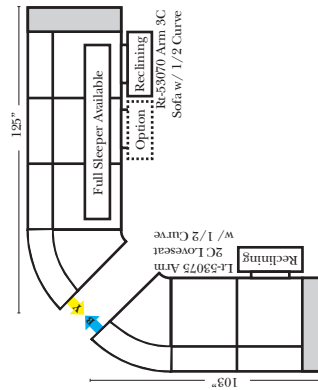

90 Degree / L-Shape Sectional

Put Green Arrows with Red Arrows to Create Sectional Groups

Sleepers

Suggested Configurations

v.05.06.23

Sleeper Options: (Additional charges apply)

- Deluxe Innerspring Mattress: Full
- 5" Memory Foam Mattress: Full Only

23126 3C Full Sleeper

23129 Lt Arm 3C Full Sleeper

23128 Rt Arm 3C Full Sleeper

23137 Lt Arm 3C Full Sleeper w/ 1/2 Curve

23136 Rt Arm 3C Full Sleeper w/ 1/2 Curve

The Suggested Configurations below are only a sample of what the imagination can create, please enjoy creating the configuration that fits your lifestyle, using the ideas below and from the items on the other pages.

Home Theater Seating - Console Arms

Pre-Configured Home Theater Seating

v.05.06.23

Small Straight-63118 Console Arm
Small Wedge-63119 Console Arm
Large Straight-63116 Console Arm
Large Wedge-63117 Console Arm