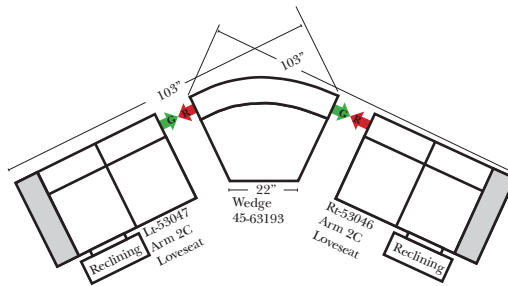

Sleeper Options: (Additional Charges Apply)

- Deluxe Mattress (Full Size Only)
- 5" Memory Foam Mattress (Full Size Only)

Note:

All Dimensions are approximate, if accuracy is crucial, please contact us for validation of the dimensions shown. However, a 1" to 2" variance can still apply due to foam and upholstery.

90 Degree / L-Shape Sectional

Put Green Arrows with Red Arrows to Create Sectional Groups

Sleepers

Suggested Configurations

v.05.06.23

Sleeper Options: (Additional charges apply)

- Deluxe Innerspring Mattress: Full
- 5" Memory Foam Mattress: Full Only

23126 3C Full Sleeper

23129 Lt Arm 3C Full Sleeper

23128 Rt Arm 3C Full Sleeper

23137 Lt Arm 3C Full Sleeper w/ 1/2 Curve

23136 Rt Arm 3C Full Sleeper w/ 1/2 Curve

The Suggested Configurations below are only a sample of what the imagination can create, please enjoy creating the configuration that fits your lifestyle, using the ideas below and from the items on the other pages.