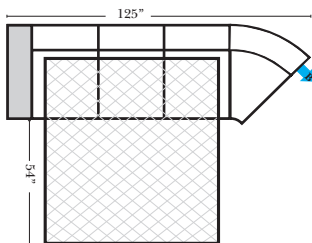

Sleeper Options: (Additional Charges Apply)

- Deluxe Mattress (Full Size Only)
- 5" Memory Foam Mattress (Full Size Only)

Note:

All Dimensions are approximate, if accuracy is crucial, please contact us for validation of the dimensions shown. However, a 1" to 2" variance can still apply due to foam and upholstery.

90 Degree / L-Shape Sectional

Put Green Arrows with Red Arrows to Create Sectional Groups

Sleepers

Suggested Configurations

v.05.06.23

Sleeper Options: (Additional charges apply)

- Deluxe Innerspring Mattress: Full
- 5" Memory Foam Mattress: Full Only

23126 3C Full Sleeper

23129 Lt Arm 3C Full Sleeper

23128 Rt Arm 3C Full Sleeper

23137 Lt Arm 3C Full Sleeper w/ 1/2 Curve

23136 Rt Arm 3C Full Sleeper w/ 1/2 Curve

The Suggested Configurations below are only a sample of what the imagination can create, please enjoy creating the configuration that fits your lifestyle, using the ideas below and from the items on the other pages.