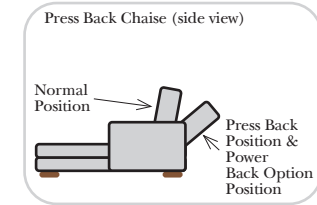

Options (No Additional Charges)

- No. 33 Firm Foam

Options: (Additional Charges Apply)

- Power Recliner Mechanism
- Power Lumbar
- Power Tilt Headrest
- Center Seat Recliner (See Option Note)
- Rechargeable Battery Pack (Operates 2 Motors)
- Swivel Recliner Base (2 Arm Recliner Only)
- Swivel Glider Mechanism (2 Arm Recliner Only)
- Glider Mechanism (2 Arm Recliner Only)
- Lift Chair Dual Motor Mechanism (Lifts Person to a Standing Position), (2 Arm Recliner Only)
- Leather Upholstered Swivel Base (2 Arm Recliner Only)
- Power 180° Swivel Glider Mechanism (2 Arm Recliner Only)
- Swivel Table for Console Arms (Espresso or Walnut Wood Finish)
- **Portable Single Theater Arm (1) (Black, Hammered Antique, or Silver) Cup Holder (Leather)

Sleeper Options: (Additional Charges Apply)

- Deluxe Mattress (Full Size Only)
- 5" Memory Foam Mattress (Full Size Only)

Note:

All Dimensions are approximate, if accuracy is crucial, please contact us for validation of the dimensions shown. However, a 1" to 2" variance can still apply due to foam and upholstery.

90 Degree / L-Shape Sectional

Put Green Arrows with Red Arrows to Create Sectional Groups

Sleepers

Suggested Configurations

v.05.06.23

Sleeper Options: (Additional charges apply)

- Deluxe Innerspring Mattress: Full
- 5" Memory Foam Mattress: Full Only