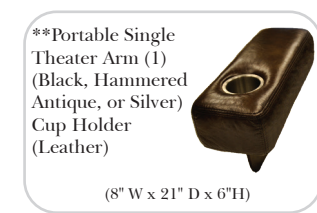

Sleeper Options: (Additional Charges Apply)

- Deluxe Mattress (Full Size Only)
- 5" Memory Foam Mattress (Full Size Only)

Note:

All Dimensions are approximate, if accuracy is crucial, please contact us for validation of the dimensions shown. However, a 1" to 2" variance can still apply due to foam and upholstery.

90 Degree / L-Shape Sectional

Put Green Arrows with Red Arrows to Create Sectional Groups

Sleepers

Suggested Configurations

v.05.06.23

Sleeper Options: (Additional charges apply)

- Deluxe Innerspring Mattress: Full
- 5" Memory Foam Mattress: Full Only