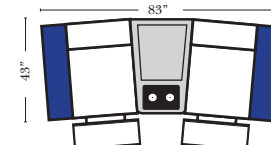

3C Sofa w/2 Small Wedge Console Arms-53141

4C Sofa w/2 Small Wedge Console Arms-53145

Armless Chair w/Small Wedge Console Arm-53127

4C Sofa w/3 Small Wedge Console Arms-53147

Home Theater Pre-Configured Large Straight & Wedge Consoles

2C Loveseat w/1 Large Straight Console Arm-53132

3C Sofa w/2 Large Straight Console Arms-53130

4C Sofa w/2 Large Straight Console Arms-53134

Armless Chair w/Large Straight Console Arm-53128

4C Sofa w/3 Large Straight Console Arms-53136

2C Loveseat w/1 Large Wedge Console Arms-53133

3C Sofa w/2 Large Wedge Console Arms-53131

4C Sofa w/2 Large Wedge Console Arms-53135

Armless Chair w/Large Wedge Console Arm-53129

4C Sofa w/3 Large Wedge Console Arms-53137