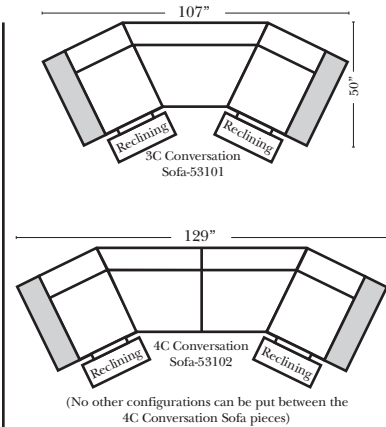

Standard

Put Green Arrows with Red Arrows to Create Sectional Groups

2-Piece Curve Sectional

Put Blue Arrows with Yellow Arrows to Create Sectional Groups

Conversation Sofas

Features & Options

Standard:

- Available in Top Grain Leathers only
- All Hardwood Frames
- **Selected Sku's available in Stationary**

Options (No Additional Charges)

- No. 33 Firm Foam

Options: (Additional Charges Apply)

- Power Recliner Mechanism
- Power Lumbar
- Power Tilt Headrest
- Center Seat Recliner (See Option Note)
- Rechargeable Battery Pack (Operates 2 Motors)
- Swivel Recliner Base (2 Arm Recliner Only)
- Swivel Glider Mechanism (2 Arm Recliner Only)
- Glider Mechanism (2 Arm Recliner Only)
- Lift Chair Dual Motor Mechanism (Lifts Person to a Standing Position), (2 Arm Recliner Only)
- Leather Upholstered Swivel Base (2 Arm Recliner Only)
- Power 180° Swivel Glider Mechanism (2 Arm Recliner Only)
- Swivel Table for Console Arms (Espresso or Walnut Wood Finish)
- **Portable Single Theater Arm (1) (Black, Hammered Antique, or Silver) Cup Holder (Leather)

Sleeper Options: (Additional Charges Apply)

- Deluxe Mattress (Full Size Only)
- 5" Memory Foam Mattress (Full Size Only)

Note:

All Dimensions are approximate, if accuracy is crucial, please contact us for validation of the dimensions shown. However, a 1" to 2" variance can still apply due to foam and upholstery.

90 Degree / L-Shape Sectional

Put Green Arrows with Red Arrows to Create Sectional Groups

Sleepers

Suggested Configurations

v.05.06.23

Sleeper Options: (Additional charges apply)

- Deluxe Innerspring Mattress: Full
- 5" Memory Foam Mattress: Full Only