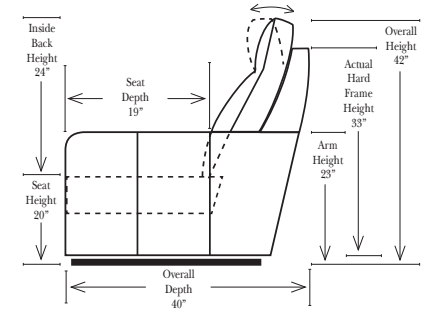

Conversation Sofas