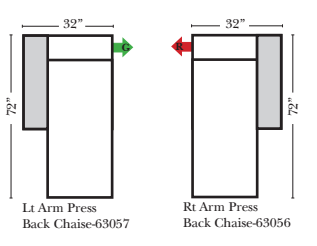

Sleeper Options: (Additional Charges Apply)

- Deluxe Mattress (Full Size Only)
- 5" Memory Foam Mattress (Full Size Only)

Note:

All Dimensions are approximate, if accuracy is crucial, please contact us for validation of the dimensions shown. However, a 1" to 2" variance can still apply due to foam and upholstery.

90 Degree / L-Shape Sectional

Put Green Arrows with Red Arrows to Create Sectional Groups

Sleepers

Suggested Configurations

v.05.06.23

Sleeper Options: (Additional charges apply)

- Deluxe Innerspring Mattress: Full
- 5" Memory Foam Mattress: Full Only