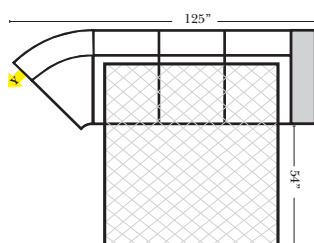

90 Degree / L-Shape Sectional

Put Green Arrows with Red Arrows to Create Sectional Groups

Sleepers

Suggested Configurations

v.05.06.23

Sleeper Options: (Additional charges apply)

- Deluxe Innerspring Mattress: Full
- 5" Memory Foam Mattress: Full Only

23126 3C Full Sleeper

23129 Lt Arm 3C Full Sleeper

23128 Rt Arm 3C Full Sleeper

23137 Lt Arm 3C Full Sleeper w/ 1/2 Curve

23136 Rt Arm 3C Full Sleeper w/ 1/2 Curve

The Suggested Configurations below are only a sample of what the imagination can create, please enjoy creating the configuration that fits your lifestyle, using the ideas below and from the items on the other pages.