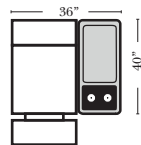

Armless Chair w/Large Straight Console Arm-53128