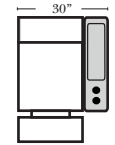

Armless Chair w/Small Straight Console Arm-53126