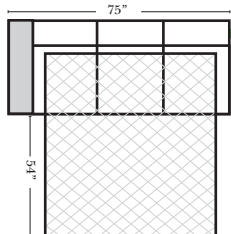

Sleeper Options: (Additional Charges Apply)

- Deluxe Mattress (Full Size Only)
- 5" Memory Foam Mattress (Full Size Only)

Note:

All Dimensions are approximate, if accuracy is crucial, please contact us for validation of the dimensions shown. However, a 1" to 2" variance can still apply due to foam and upholstery.

90 Degree / L-Shape Sectional

Put Green Arrows with Red Arrows to Create Sectional Groups

Sleepers

Suggested Configurations

v.05.06.23

Sleeper Options: (Additional charges apply)

- Deluxe Innerspring Mattress: Full
- 5" Memory Foam Mattress: Full Only

23126 3C Full Sleeper

23129 Lt Arm 3C Full Sleeper

23128 Rt Arm 3C Full Sleeper

23137 Lt Arm 3C Full Sleeper w/ 1/2 Curve

23136 Rt Arm 3C Full Sleeper w/ 1/2 Curve

The Suggested Configurations below are only a sample of what the imagination can create, please enjoy creating the configuration that fits your lifestyle, using the ideas below and from the items on the other pages.