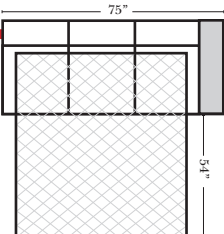

Sleeper Options: (Additional Charges Apply)

- Deluxe Mattress (Full Size Only)
- 5" Memory Foam Mattress (Full Size Only)

Note:

All Dimensions are approximate, if accuracy is crucial, please contact us for validation of the dimensions shown. However, a 1" to 2" variance can still apply due to foam and upholstery.

90 Degree / L-Shape Sectional

Put Green Arrows with Red Arrows to Create Sectional Groups

Sleepers

Suggested Configurations

v.05.06.23

Sleeper Options: (Additional charges apply)

- Deluxe Innerspring Mattress: Full
- 5" Memory Foam Mattress: Full Only

23126 3C Full Sleeper

23129 Lt Arm 3C Full Sleeper

23128 Rt Arm 3C Full Sleeper

23137 Lt Arm 3C Full Sleeper w/ 1/2 Curve

23136 Rt Arm 3C Full Sleeper w/ 1/2 Curve

The Suggested Configurations below are only a sample of what the imagination can create, please enjoy creating the configuration that fits your lifestyle, using the ideas below and from the items on the other pages.