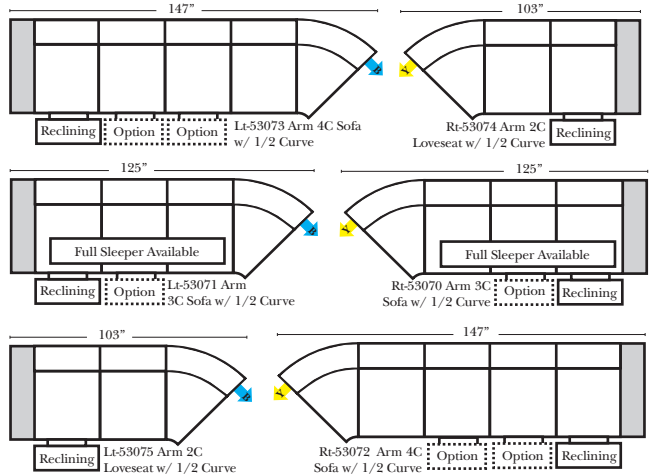

2-Piece Curve Sectional

Put Blue Arrows with Yellow Arrows to Create Sectional Groups