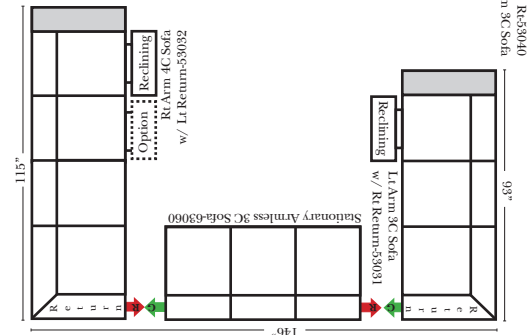

90 Degree / L-Shape Sectional

Put Green Arrows with Red Arrows to Create Sectional Groups

Sleepers

Suggested Configurations

v.05.06.23

Sleeper Options: (Additional charges apply)

- Deluxe Innerspring Mattress: Full
- 5" Memory Foam Mattress: Full Only

23126 3C Full Sleeper

23129 Lt Arm 3C Full Sleeper

23128 Rt Arm 3C Full Sleeper

23137 Lt Arm 3C Full Sleeper w/ 1/2 Curve

23136 Rt Arm 3C Full Sleeper w/ 1/2 Curve

The Suggested Configurations below are only a sample of what the imagination can create, please enjoy creating the configuration that fits your lifestyle, using the ideas below and from the items on the other pages.