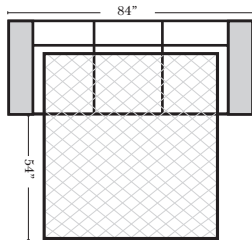

Sleeper Options: (Additional Charges Apply)

- Deluxe Mattress (Full Size Only)
- 5" Memory Foam Mattress (Full Size Only)

Note:

All Dimensions are approximate, if accuracy is crucial, please contact us for validation of the dimensions shown. However, a 1" to 2" variance can still apply due to foam and upholstery.

90 Degree / L-Shape Sectional

Put Green Arrows with Red Arrows to Create Sectional Groups

Sleepers

Suggested Configurations

v.05.06.23

Sleeper Options: (Additional charges apply)

- Deluxe Innerspring Mattress: Full
- 5" Memory Foam Mattress: Full Only

23126 3C Full Sleeper

23129 Lt Arm 3C Full Sleeper

23128 Rt Arm 3C Full Sleeper

23137 Lt Arm 3C Full Sleeper w/ 1/2 Curve

23136 Rt Arm 3C Full Sleeper w/ 1/2 Curve

The Suggested Configurations below are only a sample of what the imagination can create, please enjoy creating the configuration that fits your lifestyle, using the ideas below and from the items on the other pages.