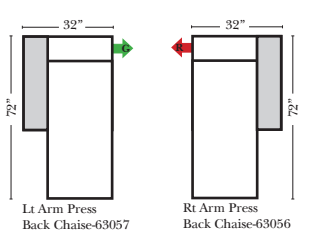

90 Degree / L-Shape Sectional

Put Green Arrows with Red Arrows to Create Sectional Groups