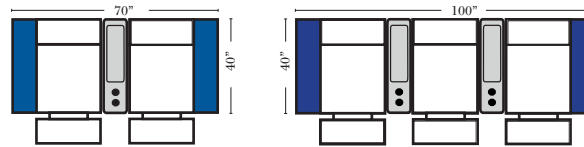

Home Theater Pre-Configured Small Straight & Wedge Consoles

2C Loveseat w/1 Small Straight Console Arm-53142

3C Sofa w/2 Small Straight Console Arms-53140