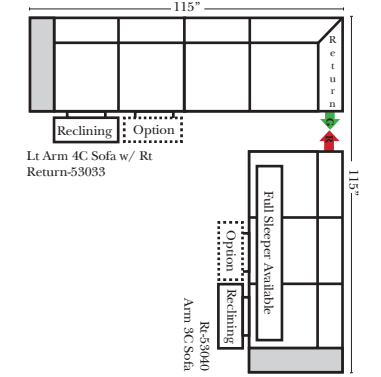

23126 3C Full Sleeper

23129 Lt Arm 3C Full Sleeper

23128 Rt Arm 3C Full Sleeper

23137 Lt Arm 3C Full Sleeper w/ 1/2 Curve

23136 Rt Arm 3C Full Sleeper w/ 1/2 Curve

Home Theater Seating - Console Arms

Pre-Configured Home Theater Seating