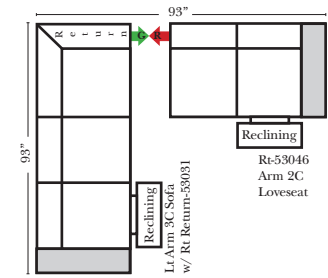

23126 3C Full Sleeper

23129 Lt Arm 3C Full Sleeper

23128 Rt Arm 3C Full Sleeper

23137 Lt Arm 3C Full Sleeper w/ 1/2 Curve

23136 Rt Arm 3C Full Sleeper w/ 1/2 Curve

Home Theater Seating - Console Arms

Pre-Configured Home Theater Seating