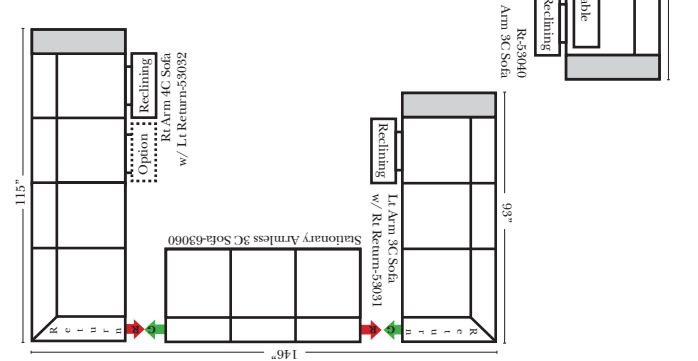

23126 3C Full Sleeper

23129 Lt Arm 3C Full Sleeper

23128 Rt Arm 3C Full Sleeper

23137 Lt Arm 3C Full Sleeper w/ 1/2 Curve

23136 Rt Arm 3C Full Sleeper w/ 1/2 Curve

Home Theater Seating - Console Arms

Pre-Configured Home Theater Seating