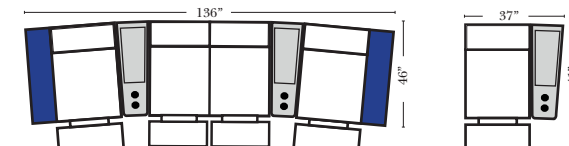

4C Sofa w/2 Small Wedge Console Arms-53145

Armless Chair w/Small Wedge Console Arm-53127