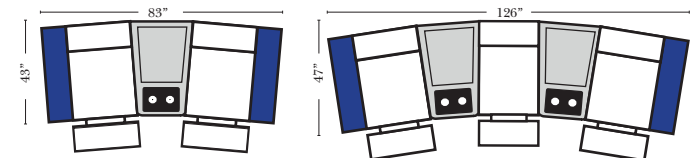

2C Loveseat w/1 Large Wedge Console Arms-53133

3C Sofa w/2 Large Wedge Console Arms-53131