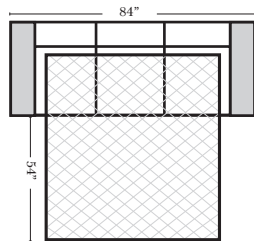

Sleepers

Suggested Configurations

v.05.06.23

Sleeper Options: (Additional charges apply)

- Deluxe Innerspring Mattress: Full
- 5" Memory Foam Mattress: Full Only

The Suggested Configurations below are only a sample of what the imagination can create, please enjoy creating the configuration that fits your lifestyle, using the ideas below and from the items on the other pages.

23126 3C Full Sleeper