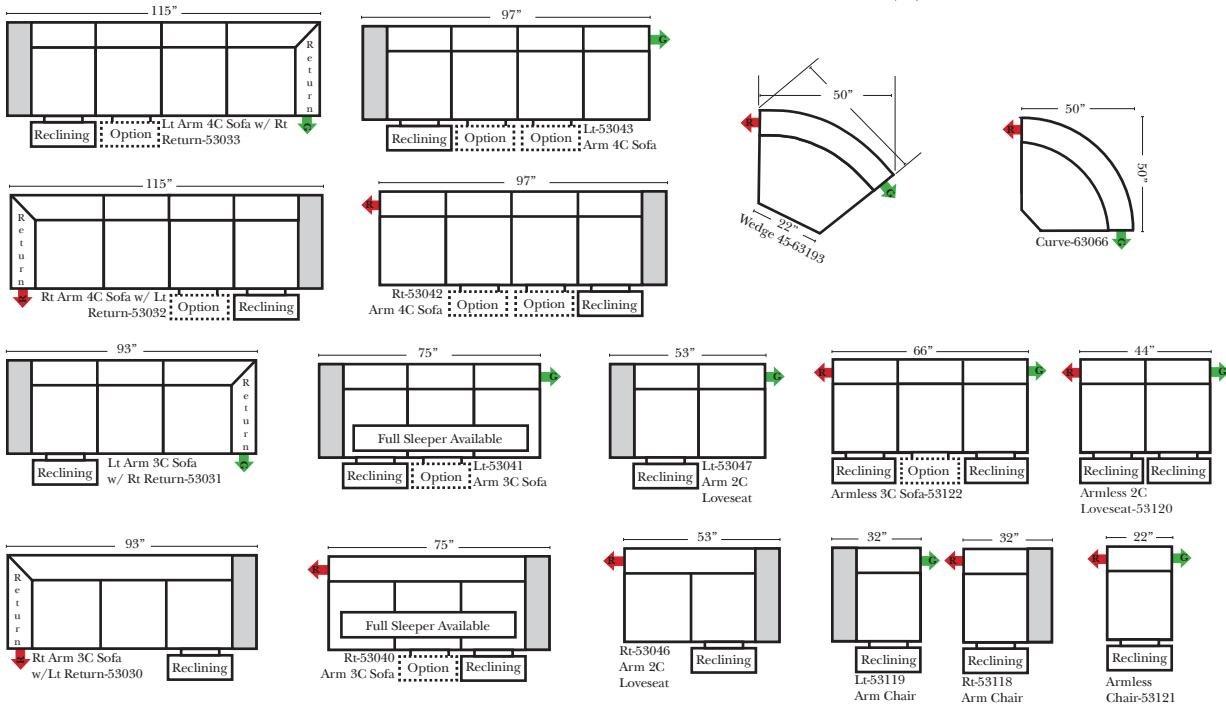

### Sleeper Options: (Additional Charges Apply)

- Deluxe Mattress (Full Size Only)
- 5" Memory Foam Mattress (Full Size Only)

### Note:

All Dimensions are approximate, if accuracy is crucial, please contact us for validation of the dimensions shown. However, a 1" to 2" variance can still apply due to foam and upholstery.

## 90 Degree / L-Shape Sectional

Put Green Arrows with Red Arrows to Create Sectional Groups

**Sleepers**

**Suggested Configurations**

v.05.06.23

**Sleeper Options:** (Additional charges apply)

- Deluxe Innerspring Mattress: Full
- 5" Memory Foam Mattress: Full Only