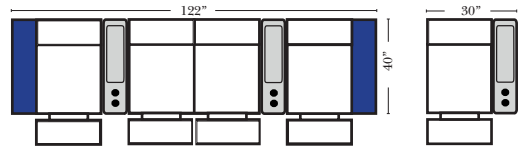

Home Theater Pre-Configured Small Straight & Wedge Consoles

2C Loveseat w/1 Small Straight Console Arm-53142

3C Sofa w/2 Small Straight Console Arms-53140

4C Sofa w/2 Small Straight Console Arms-53144

Armless Chair w/Small Straight Console Arm-53126