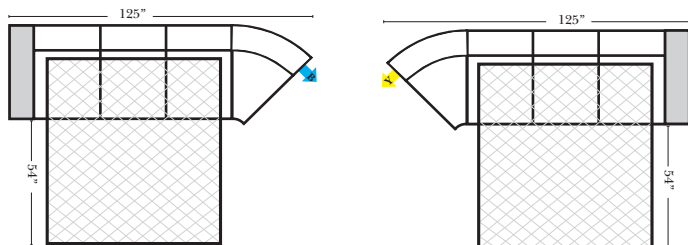

23137 Lt Arm 3C Full Sleeper w/ 1/2 Curve

23136 Rt Arm 3C Full Sleeper w/ 1/2 Curve