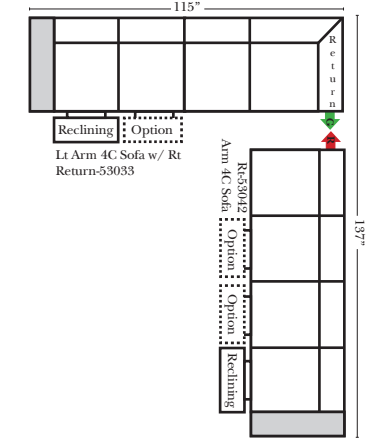

23126 3C Full Sleeper

23129 Lt Arm 3C Full Sleeper

23128 Rt Arm 3C Full Sleeper

23137 Lt Arm 3C Full Sleeper w/ 1/2 Curve

23136 Rt Arm 3C Full Sleeper w/ 1/2 Curve

Home Theater Seating - Console Arms

Pre-Configured Home Theater Seating