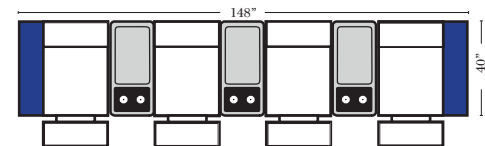

4C Sofa w/3 Large Straight Console Arms-53136