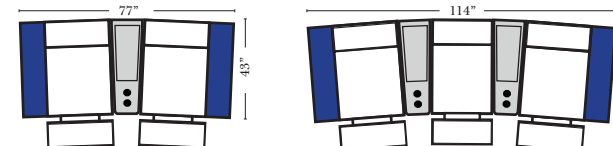

2C Loveseat w/1 Small Wedge Console Arms-53143

3C Sofa w/2 Small Wedge Console Arms-53141