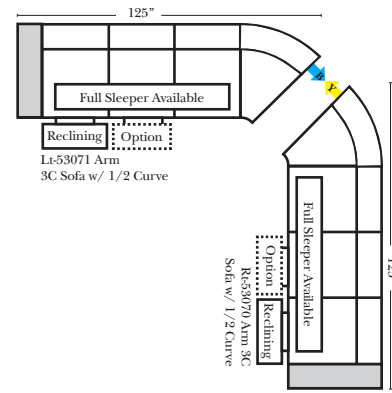

23126 3C Full Sleeper

23129 Lt Arm 3C Full Sleeper

23128 Rt Arm 3C Full Sleeper

23137 Lt Arm 3C Full Sleeper w/ 1/2 Curve

23136 Rt Arm 3C Full Sleeper w/ 1/2 Curve

Home Theater Seating - Console Arms

Pre-Configured Home Theater Seating