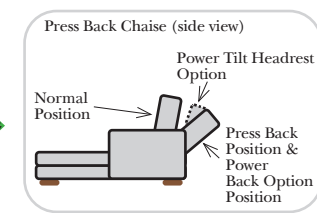

90 Degree / L-Shape Sectional

Put Green Arrows with Red Arrows to Create Sectional Groups