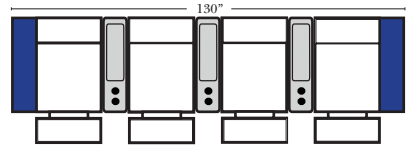

Home Theater Pre-Configured Small Straight & Wedge Consoles

2C Loveseat w/1 Small Straight Console Arm-53142

3C Sofa w/2 Small Straight Console Arms-53140

4C Sofa w/2 Small Straight Console Arms-53144

Armless Chair w/Small Straight Console Arm-53126