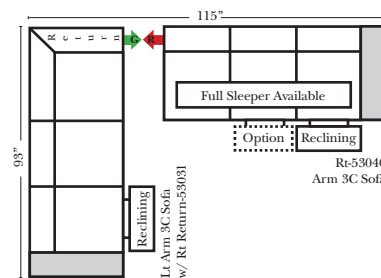

23126 3C Full Sleeper

23129 Lt Arm 3C Full Sleeper

23128 Rt Arm 3C Full Sleeper

23137 Lt Arm 3C Full Sleeper w/ 1/2 Curve

23136 Rt Arm 3C Full Sleeper w/ 1/2 Curve

Home Theater Seating - Console Arms

Pre-Configured Home Theater Seating