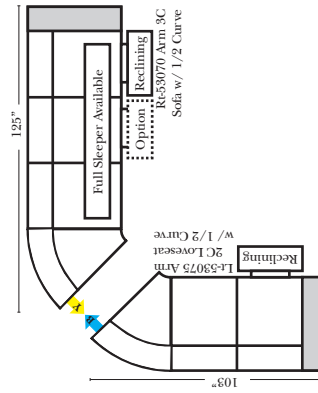

23126 3C Full Sleeper

23129 Lt Arm 3C Full Sleeper

23128 Rt Arm 3C Full Sleeper

23137 Lt Arm 3C Full Sleeper w/ 1/2 Curve

23136 Rt Arm 3C Full Sleeper w/ 1/2 Curve

Home Theater Seating - Console Arms

Pre-Configured Home Theater Seating