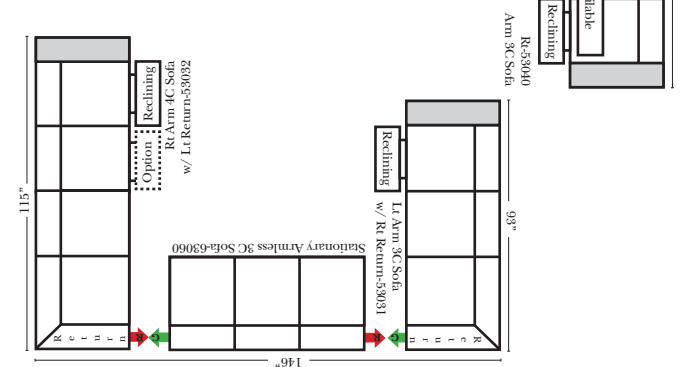

Note:

All Dimensions are approximate, if accuracy is crucial, please contact us for validation of the dimensions shown. However, a 1" to 2" variance can still apply due to foam and upholstery.

90 Degree / L-Shape Sectional

23126 3C Full Sleeper

23129 Lt Arm 3C Full Sleeper

23128 Rt Arm 3C Full Sleeper

23137 Lt Arm 3C Full Sleeper w/ 1/2 Curve

23136 Rt Arm 3C Full Sleeper w/ 1/2 Curve

Home Theater Seating - Console Arms

Pre-Configured Home Theater Seating