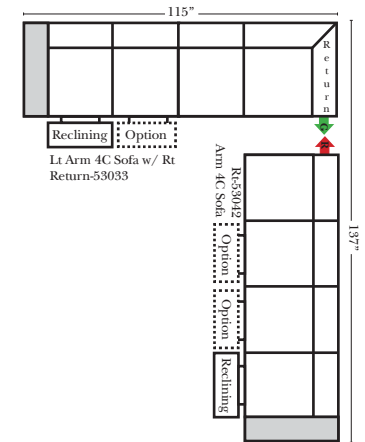

Note:

All Dimensions are approximate, if accuracy is crucial, please contact us for validation of the dimensions shown. However, a 1" to 2" variance can still apply due to foam and upholstery.

90 Degree / L-Shape Sectional

23126 3C Full Sleeper

23129 Lt Arm 3C Full Sleeper

23128 Rt Arm 3C Full Sleeper

23137 Lt Arm 3C Full Sleeper w/ 1/2 Curve

23136 Rt Arm 3C Full Sleeper w/ 1/2 Curve

Home Theater Seating - Console Arms

Pre-Configured Home Theater Seating