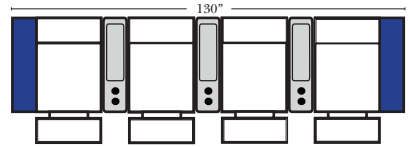

Home Theater Pre-Configured Small Straight & Wedge Consoles

2C Loveseat w/1 Small Straight Console Arm-53142

3C Sofa w/2 Small Straight Console Arms-53140

4C Sofa w/2 Small Straight Console Arms-53144

Armless Chair w/Small Straight Console Arm-53126