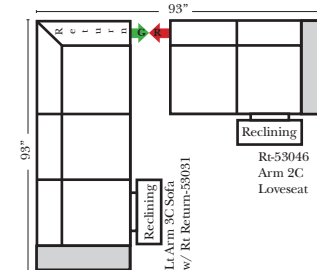

23126 3C Full Sleeper

23129 Lt Arm 3C Full Sleeper

23128 Rt Arm 3C Full Sleeper

23137 Lt Arm 3C Full Sleeper w/ 1/2 Curve

23136 Rt Arm 3C Full Sleeper w/ 1/2 Curve

Home Theater Seating - Console Arms

Pre-Configured Home Theater Seating