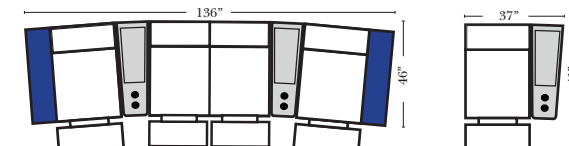

4C Sofa w/2 Small Wedge Console Arms-53145

Armless Chair w/Small Wedge Console Arm-53127