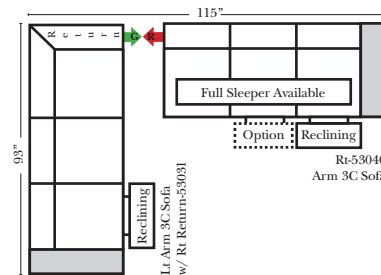

23126 3C Full Sleeper

23129 Lt Arm 3C Full Sleeper

23128 Rt Arm 3C Full Sleeper

23137 Lt Arm 3C Full Sleeper w/ 1/2 Curve

23136 Rt Arm 3C Full Sleeper w/ 1/2 Curve

Home Theater Seating - Console Arms

Pre-Configured Home Theater Seating