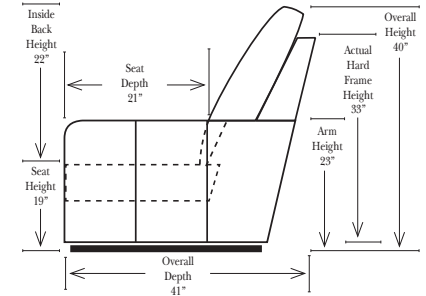

Standard

Put Green Arrows with Red Arrows to Create Sectional Groups → ←

2-Piece Curve Sectional

Put Blue Arrows with Yellow Arrows to Create Sectional Groups → ←

Conversation Sofas

Standards & Options

Standard:

Note:

All Dimensions are approximate, if accuracy is crucial, please contact us for validation of the dimensions shown. However, a 1" to 2" variance can still apply due to foam and upholstery.

90 Degree / L-Shape Sectional