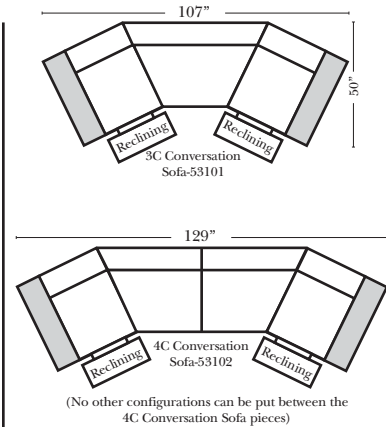

Standard

Put Green Arrows with Red Arrows to Create Sectional Groups → ←

2-Piece Curve Sectional

Put Blue Arrows with Yellow Arrows to Create Sectional Groups → ←

Conversation Sofas

Standards & Options

Standard:

Note:

All Dimensions are approximate, if accuracy is crucial, please contact us for validation of the dimensions shown. However, a 1" to 2" variance can still apply due to foam and upholstery.

90 Degree / L-Shape Sectional