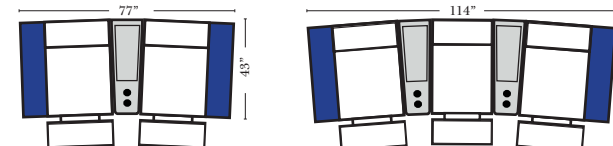

2C Loveseat w/1 Small Wedge Console Arms-53143

3C Sofa w/2 Small Wedge Console Arms-53141