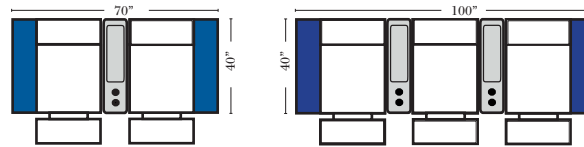

Home Theater Pre-Configured Small Straight & Wedge Consoles

2C Loveseat w/1 Small Straight Console Arm-53142

3C Sofa w/2 Small Straight Console Arms-53140