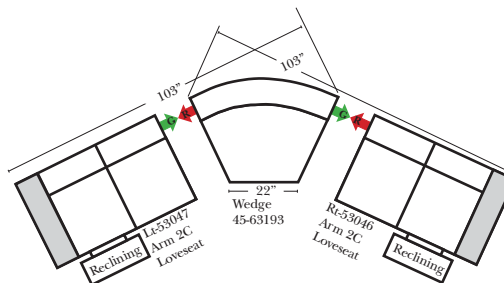

Note:

All Dimensions are approximate, if accuracy is crucial, please contact us for validation of the dimensions shown. However, a 1" to 2" variance can still apply due to foam and upholstery.

90 Degree / L-Shape Sectional

23126 3C Full Sleeper

23129 Lt Arm 3C Full Sleeper

23128 Rt Arm 3C Full Sleeper

23137 Lt Arm 3C Full Sleeper w/ 1/2 Curve

23136 Rt Arm 3C Full Sleeper w/ 1/2 Curve

Home Theater Seating - Console Arms

Pre-Configured Home Theater Seating