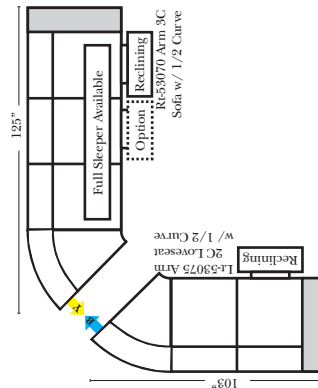

Note:

All Dimensions are approximate, if accuracy is crucial, please contact us for validation of the dimensions shown. However, a 1" to 2" variance can still apply due to foam and upholstery.

90 Degree / L-Shape Sectional

23126 3C Full Sleeper

23129 Lt Arm 3C Full Sleeper

23128 Rt Arm 3C Full Sleeper

23137 Lt Arm 3C Full Sleeper w/ 1/2 Curve

23136 Rt Arm 3C Full Sleeper w/ 1/2 Curve

Home Theater Seating - Console Arms

Pre-Configured Home Theater Seating