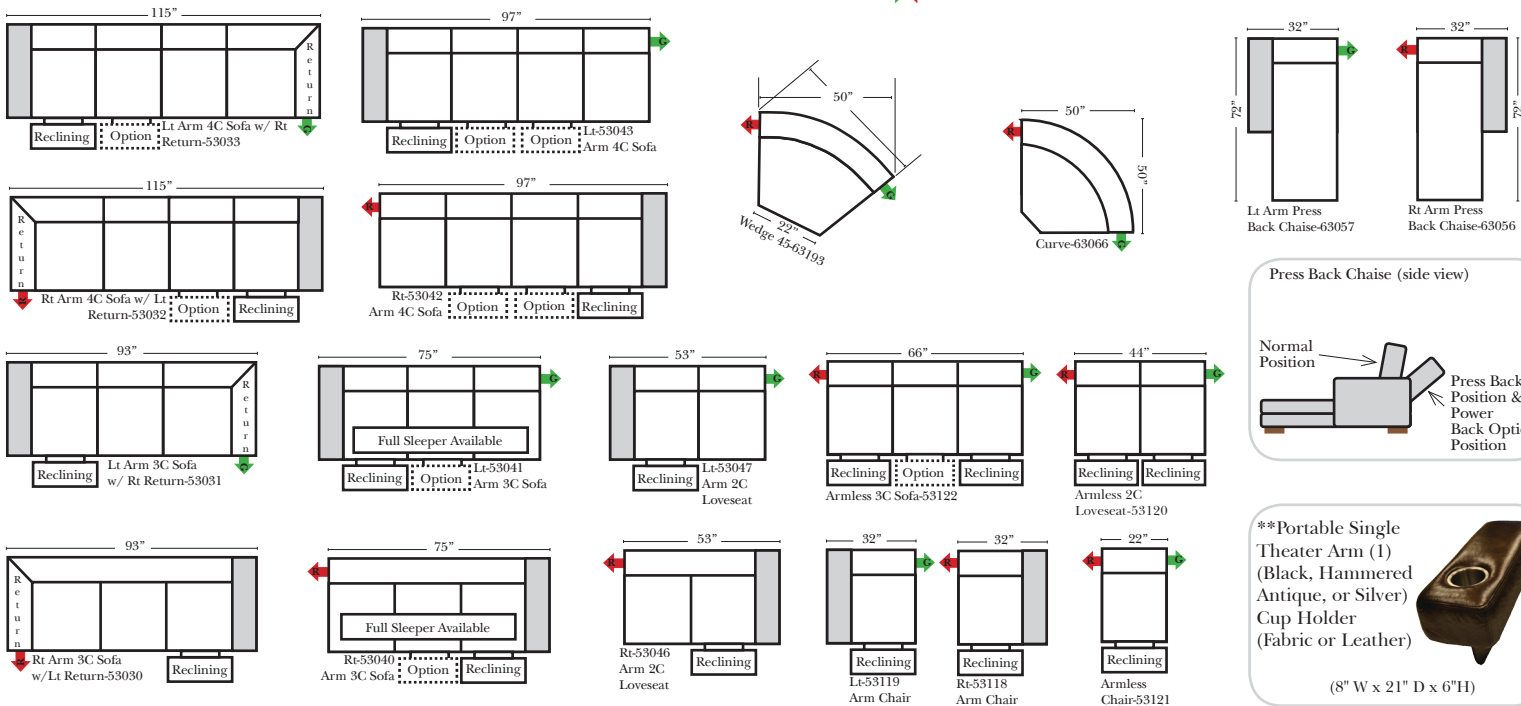

- Power Recliner Mechanism
- Power Lumbar
- Center Seat Recliner (See Option Note)
- Rechargeable Battery Pack (will operate 2 recliner footrests or multiple mechanisms per recliner)
- Swivel Recliner Base (2 Arm Recliner Only)
- Swivel Glider Mechanism (2 Arm Recliner Only)
- Glider Mechanism (2 Arm Recliner Only)
- Lift Chair Dual Motor Mechanism (Lifts Person to a Standing Position), (2 Arm Recliner Only)
- Upholstered Swivel Base (2 Arm Recliner Only)
- Power 180° Swivel Glider Mechanism (2 Arm Recliner Only)
- Swivel Table for Console Arms (Espresso or Walnut Wood Finish)
- **Portable Single Theater Arm (1) (Black, Hammered Antique, or Silver) Cup Holder (Fabric or Leather)

Note:

All Dimensions are approximate, if accuracy is crucial, please contact us for validation of the dimensions shown. However, a 1" to 2" variance can still apply due to foam and upholstery.

90 Degree / L-Shape Sectional

Put Green Arrows with Red Arrows to Create Sectional Groups → ←

Sleepers

Suggested Configurations

v.11.09.18

Sleeper Options: (Additional charges apply)

- Full Sleeper available w/Standard Mattress
- 5" Memory Foam Mattress: Full
- Air Dream Coil Mattress: Full Only