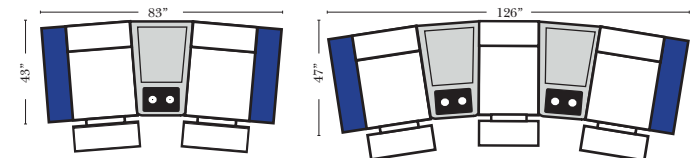

2C Loveseat w/1 Large Wedge Console Arms-53133

3C Sofa w/2 Large Wedge Console Arms-53131