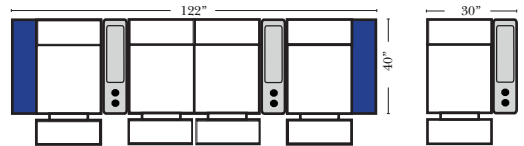

Home Theater Pre-Configured Small Straight & Wedge Consoles

2C Loveseat w/1 Small Straight Console Arm-53142

3C Sofa w/2 Small Straight Console Arms-53140

4C Sofa w/2 Small Straight Console Arms-53144

Armless Chair w/Small Straight Console Arm-53126