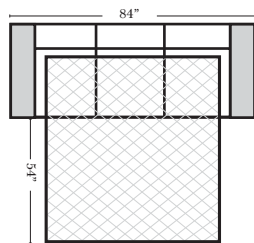

Sleepers

Suggested Configurations

v.11.09.18

Sleeper Options: (Additional charges apply)

- Full Sleeper available w/Standard Mattress
- 5" Memory Foam Mattress: Full
- Air Dream Coil Mattress: Full Only

The Suggested Configurations below are only a sample of what the imagination can create, please enjoy creating the configuration that fits your lifestyle, using the ideas below and from the items on the other pages.

23126 3C Full Sleeper