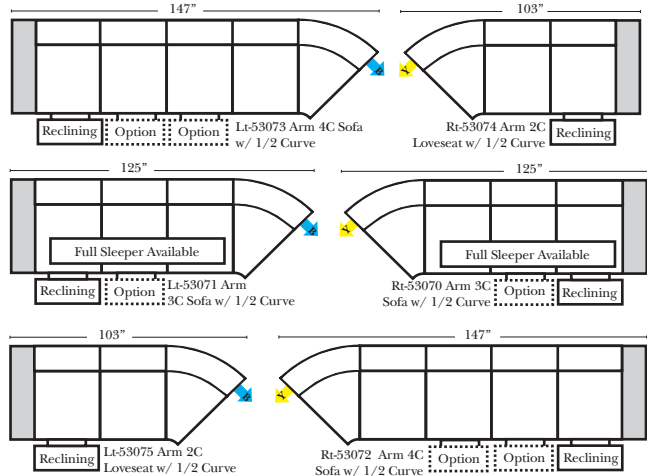

Standard

Put Green Arrows with Red Arrows to Create Sectional Groups → ←

2-Piece Curve Sectional

Put Blue Arrows with Yellow Arrows to Create Sectional Groups → ←

Conversation Sofas

Standards & Options

Standard:

Note:

All Dimensions are approximate, if accuracy is crucial, please contact us for validation of the dimensions shown. However, a 1" to 2" variance can still apply due to foam and upholstery.

90 Degree / L-Shape Sectional