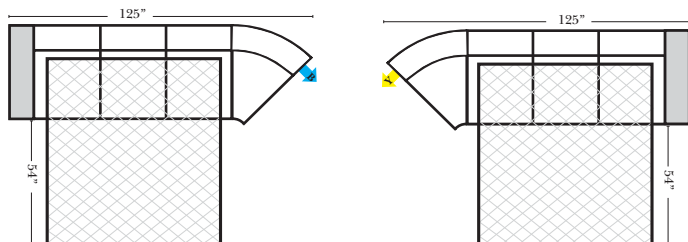

23137 Lt Arm 3C Full Sleeper w/ 1/2 Curve

23136 Rt Arm 3C Full Sleeper w/ 1/2 Curve