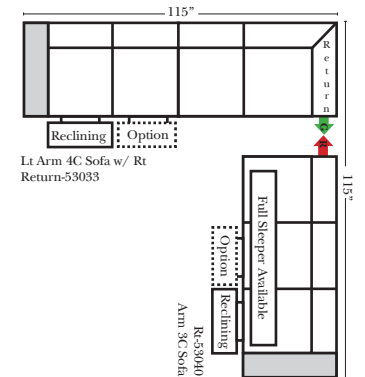

Note:

All Dimensions are approximate, if accuracy is crucial, please contact us for validation of the dimensions shown. However, a 1" to 2" variance can still apply due to foam and upholstery.

90 Degree / L-Shape Sectional

23126 3C Full Sleeper

23129 Lt Arm 3C Full Sleeper

23128 Rt Arm 3C Full Sleeper

23137 Lt Arm 3C Full Sleeper w/ 1/2 Curve

23136 Rt Arm 3C Full Sleeper w/ 1/2 Curve

Home Theater Seating - Console Arms

Pre-Configured Home Theater Seating