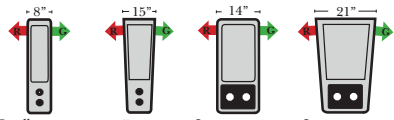

Home Theater Seating - Console Arms

Pre-Configured Home Theater Seating

v.11.09.18

Small Straight-63118 Console Arm
Small Wedge-63119 Console Arm
Large Straight-63116 Console Arm
Large Wedge-63117 Console Arm

Large console arm wood finish is standard as Espresso, available in Walnut - Small console is upholstered.