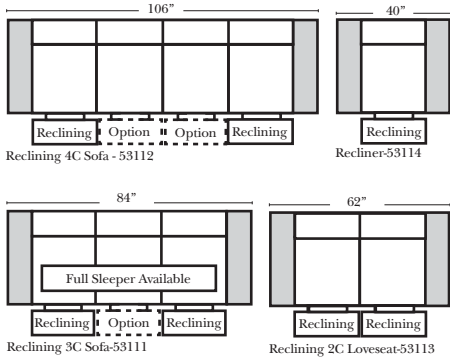

Standard

Put Green Arrows with Red Arrows to Create Sectional Groups → ←