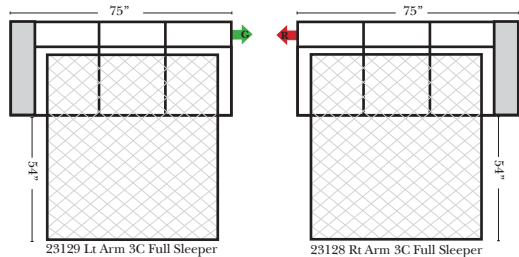

23129 Lt Arm 3C Full Sleeper

23128 Rt Arm 3C Full Sleeper