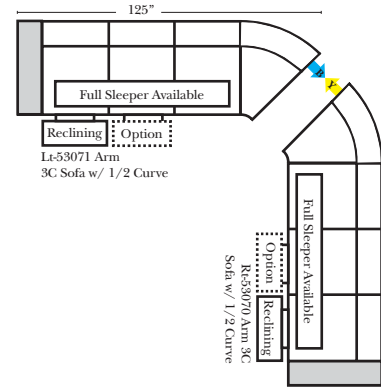

Note:

All Dimensions are approximate, if accuracy is crucial, please contact us for validation of the dimensions shown. However, a 1" to 2" variance can still apply due to foam and upholstery.

90 Degree / L-Shape Sectional

23126 3C Full Sleeper

23129 Lt Arm 3C Full Sleeper

23128 Rt Arm 3C Full Sleeper

23137 Lt Arm 3C Full Sleeper w/ 1/2 Curve

23136 Rt Arm 3C Full Sleeper w/ 1/2 Curve

Home Theater Seating - Console Arms

Pre-Configured Home Theater Seating