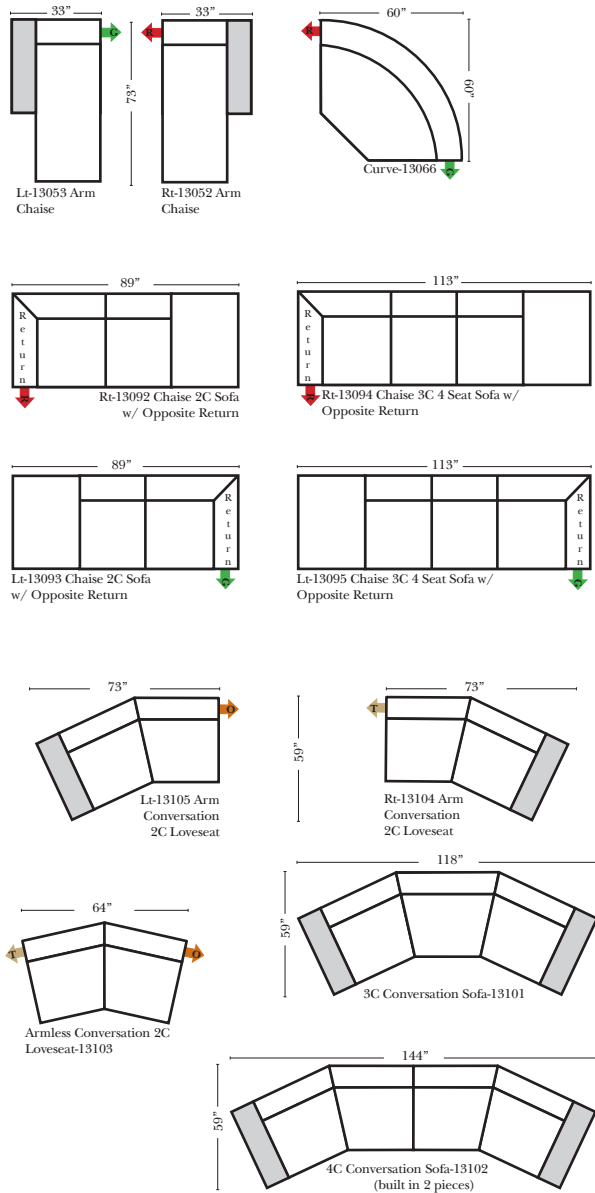

Chaise & Conversation Sectionals

Put Green Arrows with Red Arrows to Create Sectional Groups
Put Orange Arrows with Tan Arrows to Create Sectional Groups