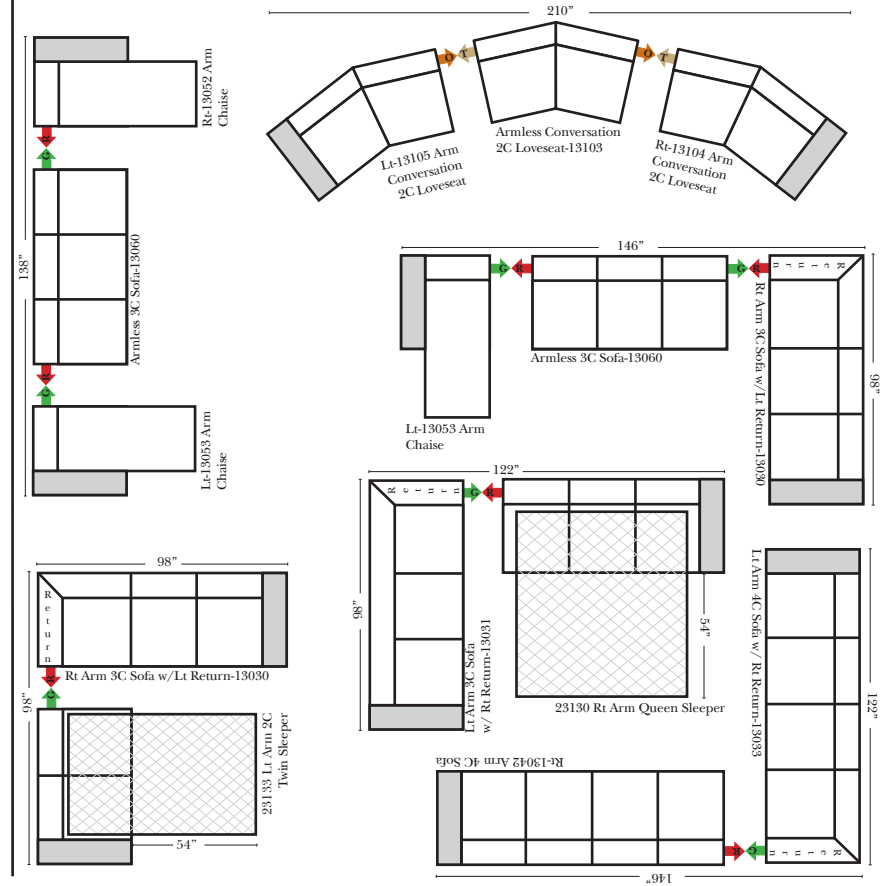

L-Shape / 90 Degree Sectional

(All 4 seat items ship as one piece if stationary)

Put Green Arrows with Red Arrows to Create Sectional Groups

Note:

All Dimensions are approximate, if accuracy is crucial, please contact us for validation of the dimensions shown. However, a 1" to 2" variance can still apply due to foam and upholstery.

Chaise & Conversation Sectionals

Put Green Arrows with Red Arrows to Create Sectional Groups
Put Orange Arrows with Tan Arrows to Create Sectional Groups

Sleepers

Put Green Arrows with Red Arrows to Create Sectional Groups
Put Blue Arrows with Yellow Arrows to Create Sectional Groups

Suggested Configurations

11/20/2018

The Suggested Configurations below are only a sample of what the imagination can create, please enjoy creating the configuration that fits your lifestyle, using the ideas below and from the items on the opposite page.