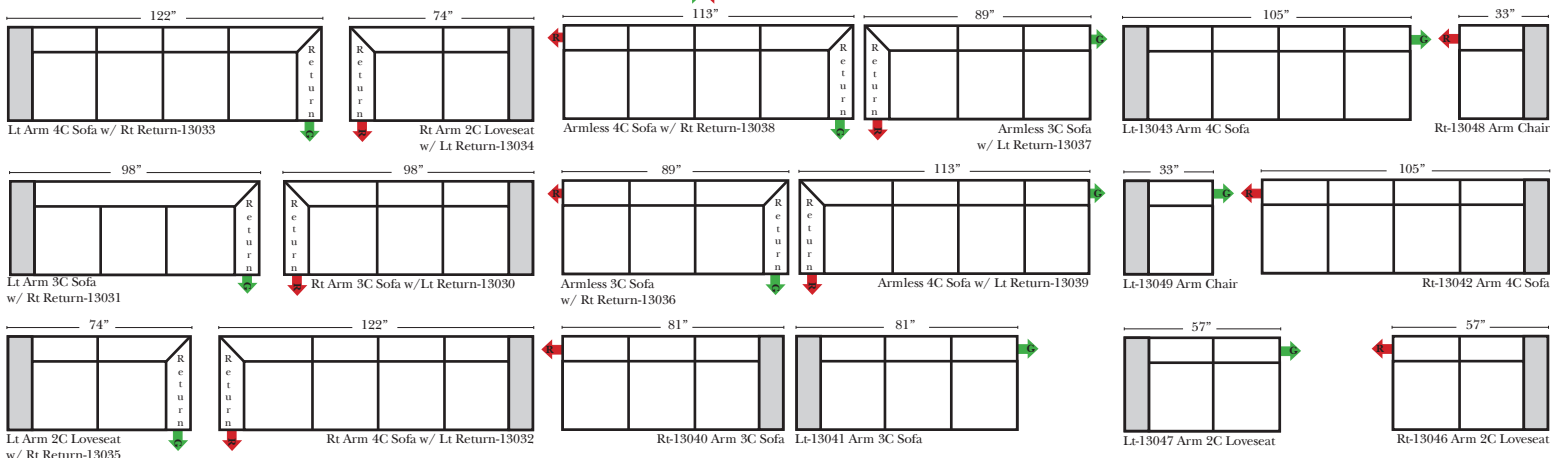

Sleeper Options: (All the below options are at additional charges)

- Queen Sleeper available w/ Deluxe Mattress
- Twin Sleeper available w/ Deluxe Mattress
- 5" Memory Foam Mattress: Queen/Twin
- Hideaway Air Mattress: Queen Only (Shipped in a Separate Box)

L-Shape / 90 Degree Sectional

(All 4 seat items ship as one piece if stationary)

Put Green Arrows with Red Arrows to Create Sectional Groups

Note:

All Dimensions are approximate, if accuracy is crucial, please contact us for validation of the dimensions shown. However, a 1" to 2" variance can still apply due to foam and upholstery.