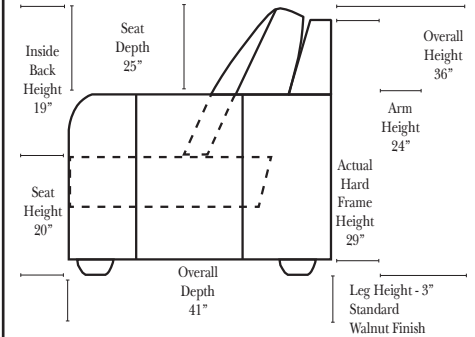

Standard & options

Standard:

- Available in Full & Top Grain Leathers
- Available in Luxury Fabrics
- All Hardwood Frames
- Welting
- Legs are standard as Walnut Finish

Options: (No Additional Charge)

- No. 33 Firm Foam Cushions
- Wood Leg Finish (Available in Cherry, Chocolate, Espresso, Honey Oak, & Shadow)

Options: (additional Charge)

- Down Seats & Backs
- Upholstered Swivel Base (2 arm Chair Only) (Not available on Chair & 1/2 if Available)

Sleeper Options: (All the below options are at additional charges)

- Queen Sleeper available w/ Deluxe Mattress
- Twin Sleeper available w/ Deluxe Mattress
- 5" Memory Foam Mattress: Queen/Twin
- Hideaway Air Mattress: Queen Only (Shipped in a Separate Box)

L-Shape / 90 Degree Sectional

(All 4 seat items ship as one piece if stationary)

Put Green Arrows with Red Arrows to Create Sectional Groups