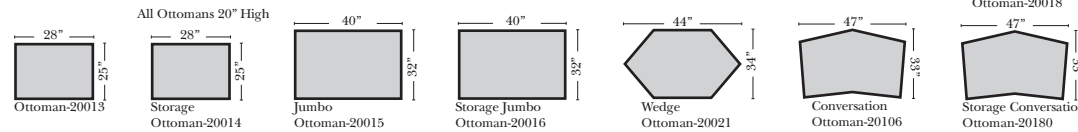

Standard & Armless (All 4 seat items ship as one piece if stationary)

2 Piece Curve Sectional & Ottomans

11/20/2018

Put Blue Arrows with Yellow Arrows to Create Sectional Groups or Green Arrows with Red Arrows to mix with some of the L-Shaped pieces.

L-Shape / 90 Degree Sectional

(All 4 seat items ship as one piece if stationary)

Put Green Arrows with Red Arrows to Create Sectional Groups

Note:

All Dimensions are approximate, if accuracy is crucial, please contact us for validation of the dimensions shown. However, a 1" to 2" variance can still apply due to foam and upholstery.