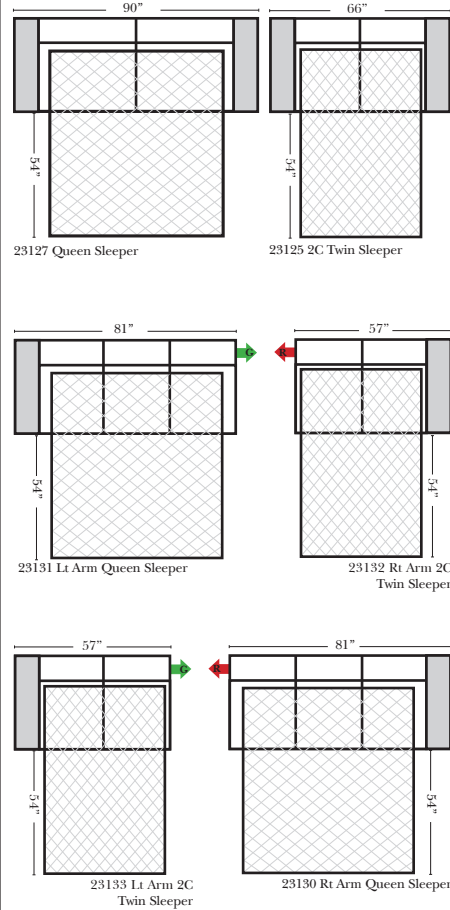

Sleepers

Put Green Arrows with Red Arrows to Create Sectional Groups
Put Blue Arrows with Yellow Arrows to Create Sectional Groups