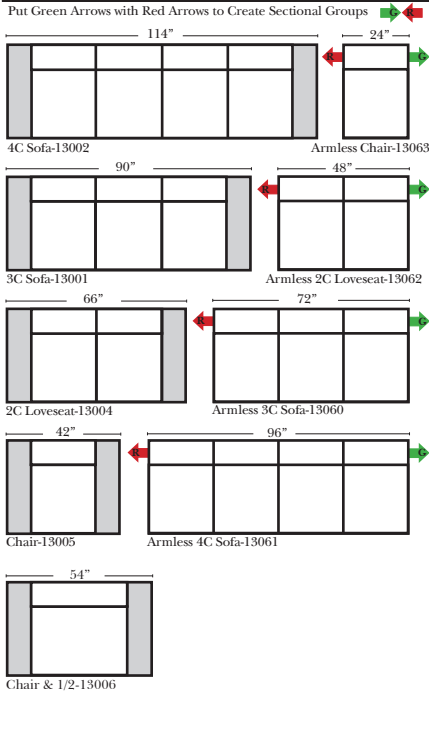

Standard & Armless (All 4 seat items ship as one piece if stationary)

2 Piece Curve Sectional & Ottomans

11/20/2018

Put Blue Arrows with Yellow Arrows to Create Sectional Groups or Green Arrows with Red Arrows to mix with some of the L-Shaped pieces.

L-Shape / 90 Degree Sectional

(All 4 seat items ship as one piece if stationary)

Put Green Arrows with Red Arrows to Create Sectional Groups

Note:

All Dimensions are approximate, if accuracy is crucial, please contact us for validation of the dimensions shown. However, a 1" to 2" variance can still apply due to foam and upholstery.