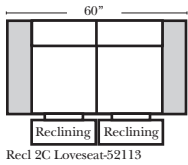

Reclining Standard/Sleeper