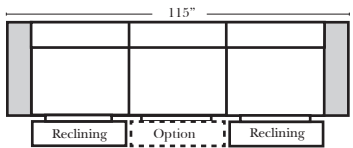

Reclining Standard/Sleeper

Put Blue Arrows with Yellow Arrows to Create Sectional Groups

Suggested Configurations

The Suggested Configurations below are only a sample of what the imagination can create, please enjoy creating the configuration that fits your lifestyle, using the ideas below and from the items on the opposite page.

Sleeper Options: Full Size Available

- Add Deluxe Innerspring Mattress
- Add 5" Memory Foam Mattress

Note:

All Dimensions are approximate, if accuracy is crucial, please contact us for validation of the dimensions shown. However, a 1" to 2" variance can still apply due to foam and upholstery.