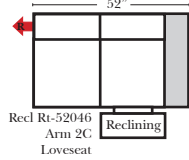

Reclining 90 Degree / L-Shape Sectional / Sleeper / Armless / Conversation

Put Green Arrows with Red Arrows to Create Sectional Groups