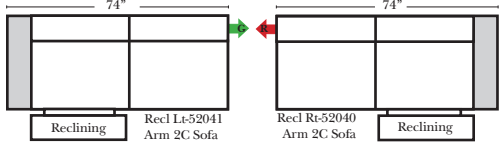

Sleeper Options: Full Size Available

- Add Deluxe Innerspring Mattress
- Add 5" Memory Foam Mattress

Note:

All Dimensions are approximate, if accuracy is crucial, please contact us for validation of the dimensions shown. However, a 1" to 2" variance can still apply due to foam and upholstery.

Many items on these pages are available as Stationary (Non-Reclining)

Reclining 90 Degree / L-Shape Sectional / Sleeper / Armless / Conversation

Put Green Arrows with Red Arrows to Create Sectional Groups