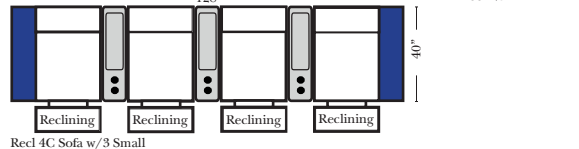

Recl 4C Sofa w/3 Small Straight Console Arms-53146