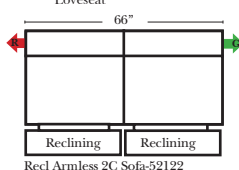

Sleeper Options: Full Size Available

- Add Deluxe Innerspring Mattress
- Add 5" Memory Foam Mattress

Note:

All Dimensions are approximate, if accuracy is crucial, please contact us for validation of the dimensions shown. However, a 1" to 2" variance can still apply due to foam and upholstery.

Many items on these pages are available as Stationary (Non-Reclining)

Reclining 90 Degree / L-Shape Sectional / Sleeper / Armless / Conversation

Put Green Arrows with Red Arrows to Create Sectional Groups