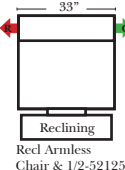

Sleeper Options: Full Size Available

- Add Deluxe Innerspring Mattress
- Add 5" Memory Foam Mattress

Note:

All Dimensions are approximate, if accuracy is crucial, please contact us for validation of the dimensions shown. However, a 1" to 2" variance can still apply due to foam and upholstery.

Many items on these pages are available as Stationary (Non-Reclining)

Reclining 90 Degree / L-Shape Sectional / Sleeper / Armless / Conversation

Put Green Arrows with Red Arrows to Create Sectional Groups