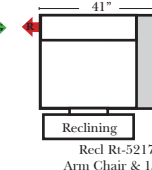

Sleeper Options: Full Size Available

- Add Deluxe Innerspring Mattress
- Add 5" Memory Foam Mattress

Note:

All Dimensions are approximate, if accuracy is crucial, please contact us for validation of the dimensions shown. However, a 1" to 2" variance can still apply due to foam and upholstery.

Many items on these pages are available as Stationary (Non-Reclining)

Reclining 90 Degree / L-Shape Sectional / Sleeper / Armless / Conversation

Put Green Arrows with Red Arrows to Create Sectional Groups