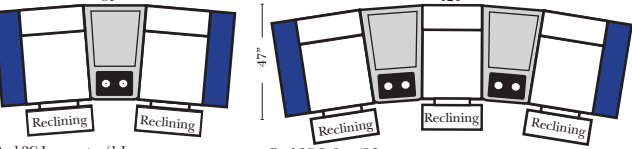

Recl 2C Loveseat w/1 Large Wedge Console Arms-53133
Recl 3C Sofa w/2 Large Wedge Console Arms-53131