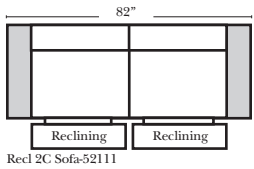

Reclining Standard/Sleeper

Put Blue Arrows with Yellow Arrows to Create Sectional Groups

Suggested Configurations

The Suggested Configurations below are only a sample of what the imagination can create, please enjoy creating the configuration that fits your lifestyle, using the ideas below and from the items on the opposite page.

Sleeper Options: Full Size Available

- Add Deluxe Innerspring Mattress
- Add 5" Memory Foam Mattress

Note:

All Dimensions are approximate, if accuracy is crucial, please contact us for validation of the dimensions shown. However, a 1" to 2" variance can still apply due to foam and upholstery.