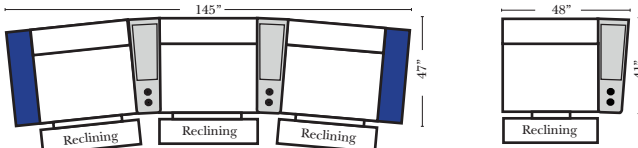

Recl 2C Sofa w/1 Small Wedge Console Arm-52151
Recl 2C Sofa w/1 Large Wedge Console Arm-52131