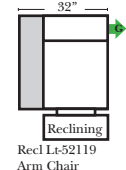

Sleeper Options: Full Size Available

- Add Deluxe Innerspring Mattress
- Add 5" Memory Foam Mattress

Note:

All Dimensions are approximate, if accuracy is crucial, please contact us for validation of the dimensions shown. However, a 1" to 2" variance can still apply due to foam and upholstery.

Many items on these pages are available as Stationary (Non-Reclining)

Reclining 90 Degree / L-Shape Sectional / Sleeper / Armless / Conversation

Put Green Arrows with Red Arrows to Create Sectional Groups