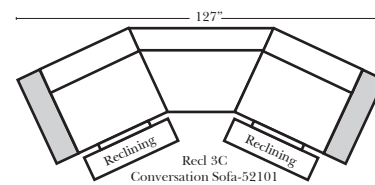

Sleeper Options: Full Size Available

- Add Deluxe Innerspring Mattress
- Add 5" Memory Foam Mattress

Note:

All Dimensions are approximate, if accuracy is crucial, please contact us for validation of the dimensions shown. However, a 1" to 2" variance can still apply due to foam and upholstery.

Many items on these pages are available as Stationary (Non-Reclining)

Reclining 90 Degree / L-Shape Sectional / Sleeper / Armless / Conversation

Put Green Arrows with Red Arrows to Create Sectional Groups