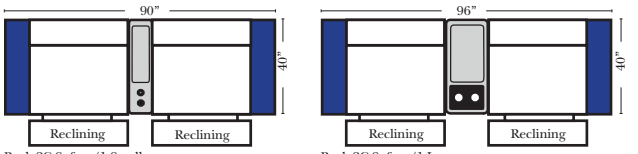

Home Theater Seating - Console Arms

Large console arm wood finish is standard as Espresso, also available in Walnut - Small console is upholstered.