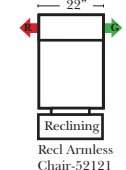

Sleeper Options: Full Size Available

- Add Deluxe Innerspring Mattress
- Add 5" Memory Foam Mattress

Note:

All Dimensions are approximate, if accuracy is crucial, please contact us for validation of the dimensions shown. However, a 1" to 2" variance can still apply due to foam and upholstery.

Many items on these pages are available as Stationary (Non-Reclining)

Reclining 90 Degree / L-Shape Sectional / Sleeper / Armless / Conversation

Put Green Arrows with Red Arrows to Create Sectional Groups