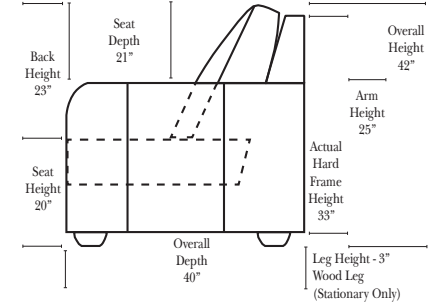

Suggested Configurations

The Suggested Configurations below are only a sample of what the imagination can create, please enjoy creating the configuration that fits your lifestyle, using the ideas below and from the items on the opposite page.