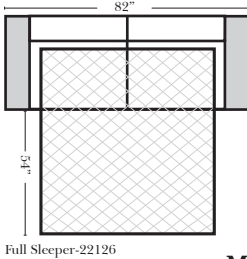

Reclining Standard/Sleeper

Put Blue Arrows with Yellow Arrows to Create Sectional Groups

Suggested Configurations

The Suggested Configurations below are only a sample of what the imagination can create, please enjoy creating the configuration that fits your lifestyle, using the ideas below and from the items on the opposite page.

Sleeper Options: Full Size Available

- Add Deluxe Innerspring Mattress
- Add 5" Memory Foam Mattress

Note:

All Dimensions are approximate, if accuracy is crucial, please contact us for validation of the dimensions shown. However, a 1" to 2" variance can still apply due to foam and upholstery.