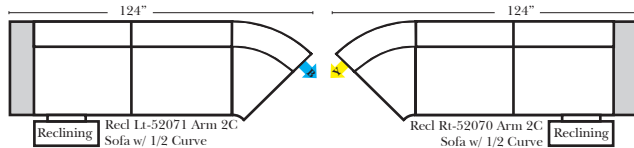

Reclining Standard/Sleeper

Put Blue Arrows with Yellow Arrows to Create Sectional Groups

Suggested Configurations

The Suggested Configurations below are only a sample of what the imagination can create, please enjoy creating the configuration that fits your lifestyle, using the ideas below and from the items on the opposite page.

Sleeper Options: Full Size Available

- Add Deluxe Innerspring Mattress
- Add 5" Memory Foam Mattress

Note:

All Dimensions are approximate, if accuracy is crucial, please contact us for validation of the dimensions shown. However, a 1" to 2" variance can still apply due to foam and upholstery.