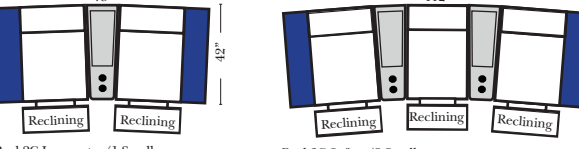

Recl 2C Loveseat w/1 Small Wedge Console Arms-53143
Recl 3C Sofa w/2 Small Wedge Console Arms-53141