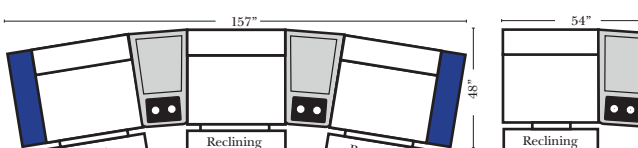

Recl 3C Super Sofa w/2 Small Wedge Console Arms-52159
Recl Arms Chair & 1/2 w/Small Wedge Console Arm-52127

Pre-Configured Home Theater Seating

v.10.22.18