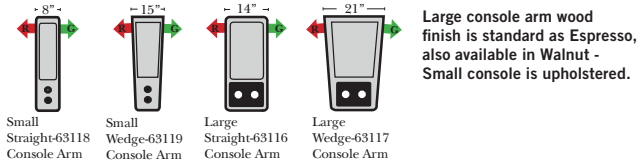

Home Theater Seating - Console Arms

Large console arm wood finish is standard as Espresso, also available in Walnut - Small console is upholstered.