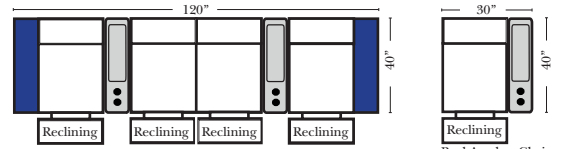

Recl 4C Sofa w/2 Small Straight Console Arms-53144
Recl Armless Chair w/Small Straight Console Arm-53126