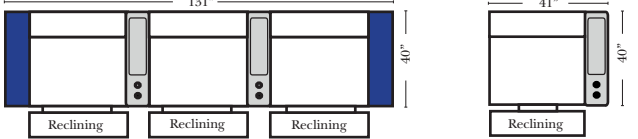

Recl 2C Sofa w/1 Small Straight Console Arm-52150
Recl 2C Sofa w/1 Large Straight Console Arm-52130