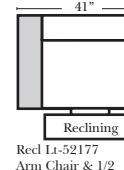

Sleeper Options: Full Size Available

- Add Deluxe Innerspring Mattress
- Add 5" Memory Foam Mattress

Note:

All Dimensions are approximate, if accuracy is crucial, please contact us for validation of the dimensions shown. However, a 1" to 2" variance can still apply due to foam and upholstery.

Many items on these pages are available as Stationary (Non-Reclining)

Reclining 90 Degree / L-Shape Sectional / Sleeper / Armless / Conversation

Put Green Arrows with Red Arrows to Create Sectional Groups