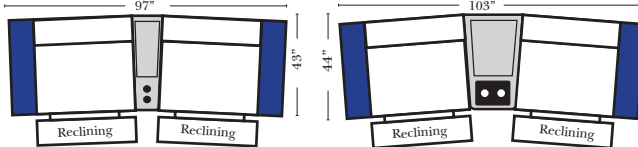

Recl 3C Super Sofa w/2 Large Straight Console Arm-52138
Recl Arms Chair & 1/2 w/Large Straight Console Arm-52128