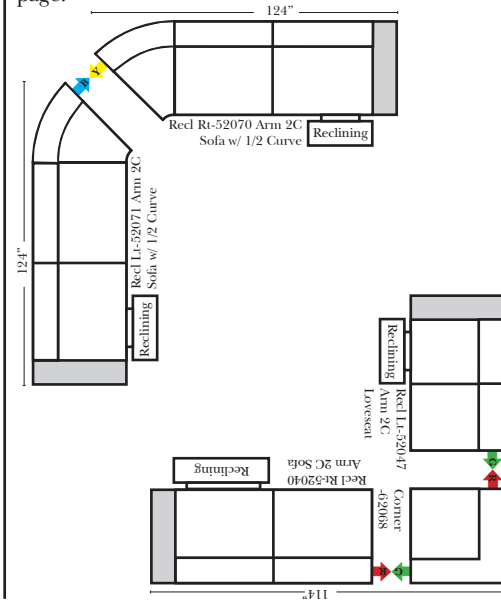

Reclining Standard/Sleeper

Put Blue Arrows with Yellow Arrows to Create Sectional Groups

Suggested Configurations

The Suggested Configurations below are only a sample of what the imagination can create, please enjoy creating the configuration that fits your lifestyle, using the ideas below and from the items on the opposite page.

Sleeper Options: Full Size Available

- Add Deluxe Innerspring Mattress
- Add 5" Memory Foam Mattress

Note:

All Dimensions are approximate, if accuracy is crucial, please contact us for validation of the dimensions shown. However, a 1" to 2" variance can still apply due to foam and upholstery.