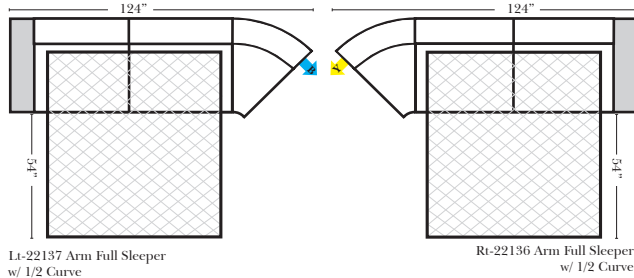

Reclining Standard/Sleeper

Put Blue Arrows with Yellow Arrows to Create Sectional Groups

Suggested Configurations

The Suggested Configurations below are only a sample of what the imagination can create, please enjoy creating the configuration that fits your lifestyle, using the ideas below and from the items on the opposite page.

Sleeper Options: Full Size Available

- Add Deluxe Innerspring Mattress
- Add 5" Memory Foam Mattress

Note:

All Dimensions are approximate, if accuracy is crucial, please contact us for validation of the dimensions shown. However, a 1" to 2" variance can still apply due to foam and upholstery.