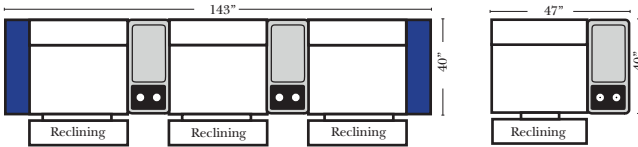

Recl 3C Super Sofa w/2 Small Straight Console Arm-52158
Recl Arms Chair & 1/2 w/Small Straight Console Arm-52126