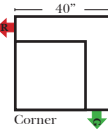

Sleeper Options: Full Size Available

- Add Deluxe Innerspring Mattress
- Add 5" Memory Foam Mattress

Note:

All Dimensions are approximate, if accuracy is crucial, please contact us for validation of the dimensions shown. However, a 1" to 2" variance can still apply due to foam and upholstery.

Many items on these pages are available as Stationary (Non-Reclining)

Reclining 90 Degree / L-Shape Sectional / Sleeper / Armless / Conversation

Put Green Arrows with Red Arrows to Create Sectional Groups