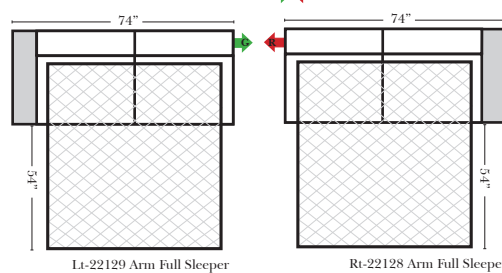

Reclining 90 Degree / L-Shape Sectional / Sleeper / Armless / Conversation

Put Green Arrows with Red Arrows to Create Sectional Groups