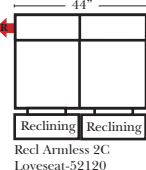

Sleeper Options: Full Size Available

- Add Deluxe Innerspring Mattress
- Add 5" Memory Foam Mattress

Note:

All Dimensions are approximate, if accuracy is crucial, please contact us for validation of the dimensions shown. However, a 1" to 2" variance can still apply due to foam and upholstery.

Many items on these pages are available as Stationary (Non-Reclining)

Reclining 90 Degree / L-Shape Sectional / Sleeper / Armless / Conversation

Put Green Arrows with Red Arrows to Create Sectional Groups