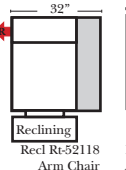

Sleeper Options: Full Size Available

- Add Deluxe Innerspring Mattress
- Add 5" Memory Foam Mattress

Note:

All Dimensions are approximate, if accuracy is crucial, please contact us for validation of the dimensions shown. However, a 1" to 2" variance can still apply due to foam and upholstery.

Many items on these pages are available as Stationary (Non-Reclining)

Reclining 90 Degree / L-Shape Sectional / Sleeper / Armless / Conversation

Put Green Arrows with Red Arrows to Create Sectional Groups