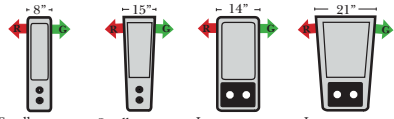

Home Theater Seating - Console Arms

Pre-Configured Home Theater Seating

v.12.11.18

Small Straight-63118 Console Arm
Small Wedge-63119 Console Arm
Large Straight-63116 Console Arm
Large Wedge-63117 Console Arm

Large console arm wood finish is standard as Espresso, available in Walnut - Small console is upholstered.