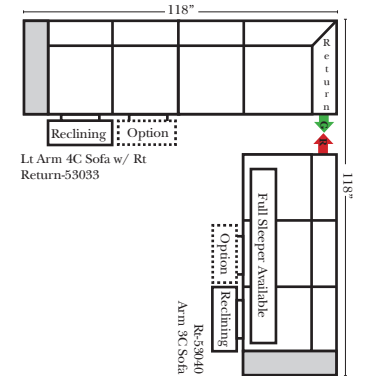

Note:

All Dimensions are approximate, if accuracy is crucial, please contact us for validation of the dimensions shown. However, a 1" to 2" variance can still apply due to foam and upholstery.

90 Degree / L-Shape Sectional

23126 3C Full Sleeper

23129 Lt Arm 3C Full Sleeper

23128 Rt Arm 3C Full Sleeper

23137 Lt Arm 3C Full Sleeper w/ 1/2 Curve

23136 Rt Arm 3C Full Sleeper w/ 1/2 Curve

Home Theater Seating - Console Arms

Pre-Configured Home Theater Seating