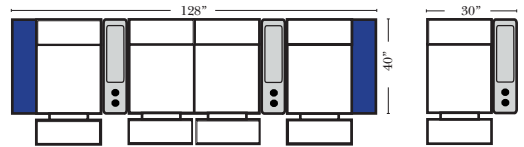

Home Theater Pre-Configured Small Straight & Wedge Consoles

2C Loveseat w/1 Small Straight Console Arm-53142

3C Sofa w/2 Small Straight Console Arms-53140

4C Sofa w/2 Small Straight Console Arms-53144

Armless Chair w/Small Straight Console Arm-53126