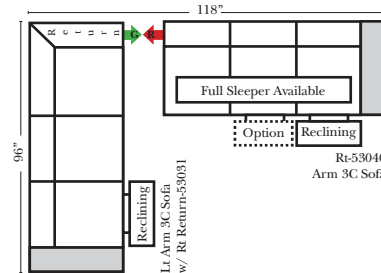

23126 3C Full Sleeper

23129 Lt Arm 3C Full Sleeper

23128 Rt Arm 3C Full Sleeper

23137 Lt Arm 3C Full Sleeper w/ 1/2 Curve

23136 Rt Arm 3C Full Sleeper w/ 1/2 Curve

Home Theater Seating - Console Arms

Pre-Configured Home Theater Seating