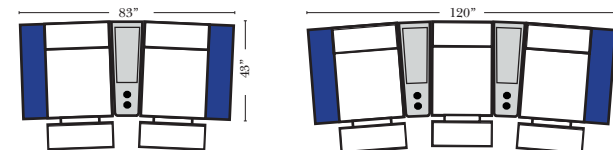

2C Loveseat w/1 Small Wedge Console Arms-53143

3C Sofa w/2 Small Wedge Console Arms-53141