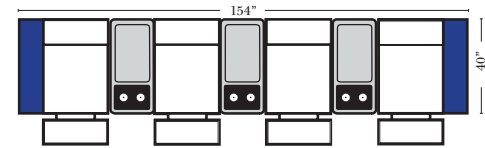

4C Sofa w/3 Large Straight Console Arms-53136