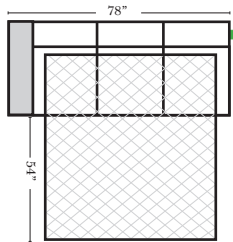

23129 Lt Arm 3C Full Sleeper