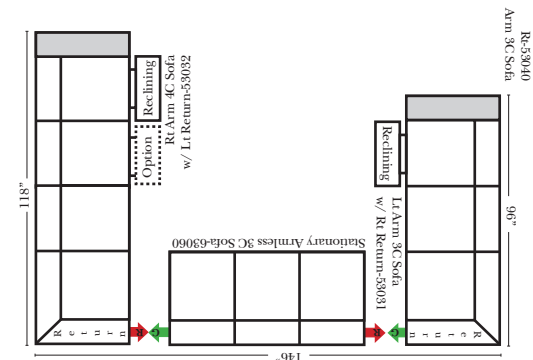

Note:

All Dimensions are approximate, if accuracy is crucial, please contact us for validation of the dimensions shown. However, a 1" to 2" variance can still apply due to foam and upholstery.

90 Degree / L-Shape Sectional

23126 3C Full Sleeper

23129 Lt Arm 3C Full Sleeper

23128 Rt Arm 3C Full Sleeper

23137 Lt Arm 3C Full Sleeper w/ 1/2 Curve

23136 Rt Arm 3C Full Sleeper w/ 1/2 Curve

Home Theater Seating - Console Arms

Pre-Configured Home Theater Seating