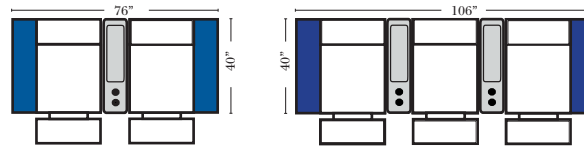

Home Theater Pre-Configured Small Straight & Wedge Consoles

2C Loveseat w/1 Small Straight Console Arm-53142

3C Sofa w/2 Small Straight Console Arms-53140