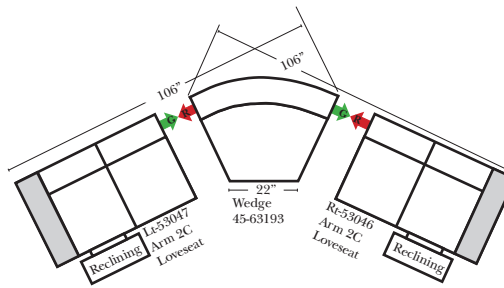

Note:

All Dimensions are approximate, if accuracy is crucial, please contact us for validation of the dimensions shown. However, a 1" to 2" variance can still apply due to foam and upholstery.

90 Degree / L-Shape Sectional

23126 3C Full Sleeper

23129 Lt Arm 3C Full Sleeper

23128 Rt Arm 3C Full Sleeper

23137 Lt Arm 3C Full Sleeper w/ 1/2 Curve

23136 Rt Arm 3C Full Sleeper w/ 1/2 Curve

Home Theater Seating - Console Arms

Pre-Configured Home Theater Seating