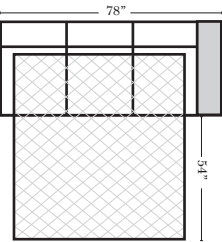

23128 Rt Arm 3C Full Sleeper