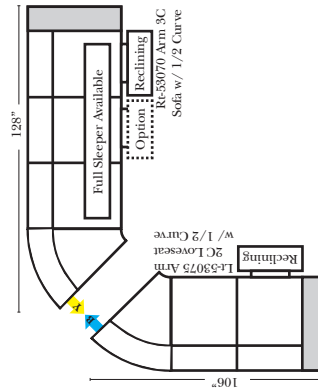

Note:

All Dimensions are approximate, if accuracy is crucial, please contact us for validation of the dimensions shown. However, a 1" to 2" variance can still apply due to foam and upholstery.

90 Degree / L-Shape Sectional

23126 3C Full Sleeper

23129 Lt Arm 3C Full Sleeper

23128 Rt Arm 3C Full Sleeper

23137 Lt Arm 3C Full Sleeper w/ 1/2 Curve

23136 Rt Arm 3C Full Sleeper w/ 1/2 Curve

Home Theater Seating - Console Arms

Pre-Configured Home Theater Seating