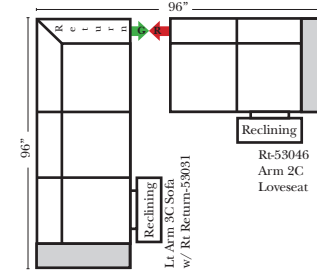

Note:

All Dimensions are approximate, if accuracy is crucial, please contact us for validation of the dimensions shown. However, a 1" to 2" variance can still apply due to foam and upholstery.

90 Degree / L-Shape Sectional

23126 3C Full Sleeper

23129 Lt Arm 3C Full Sleeper

23128 Rt Arm 3C Full Sleeper

23137 Lt Arm 3C Full Sleeper w/ 1/2 Curve

23136 Rt Arm 3C Full Sleeper w/ 1/2 Curve

Home Theater Seating - Console Arms

Pre-Configured Home Theater Seating