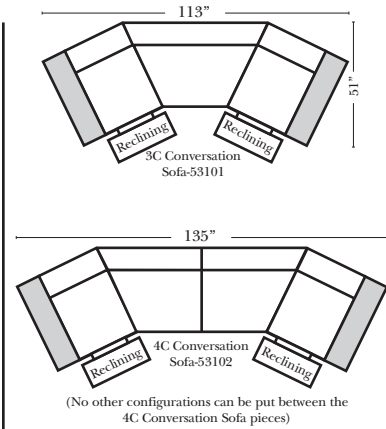

Conversation Sofas