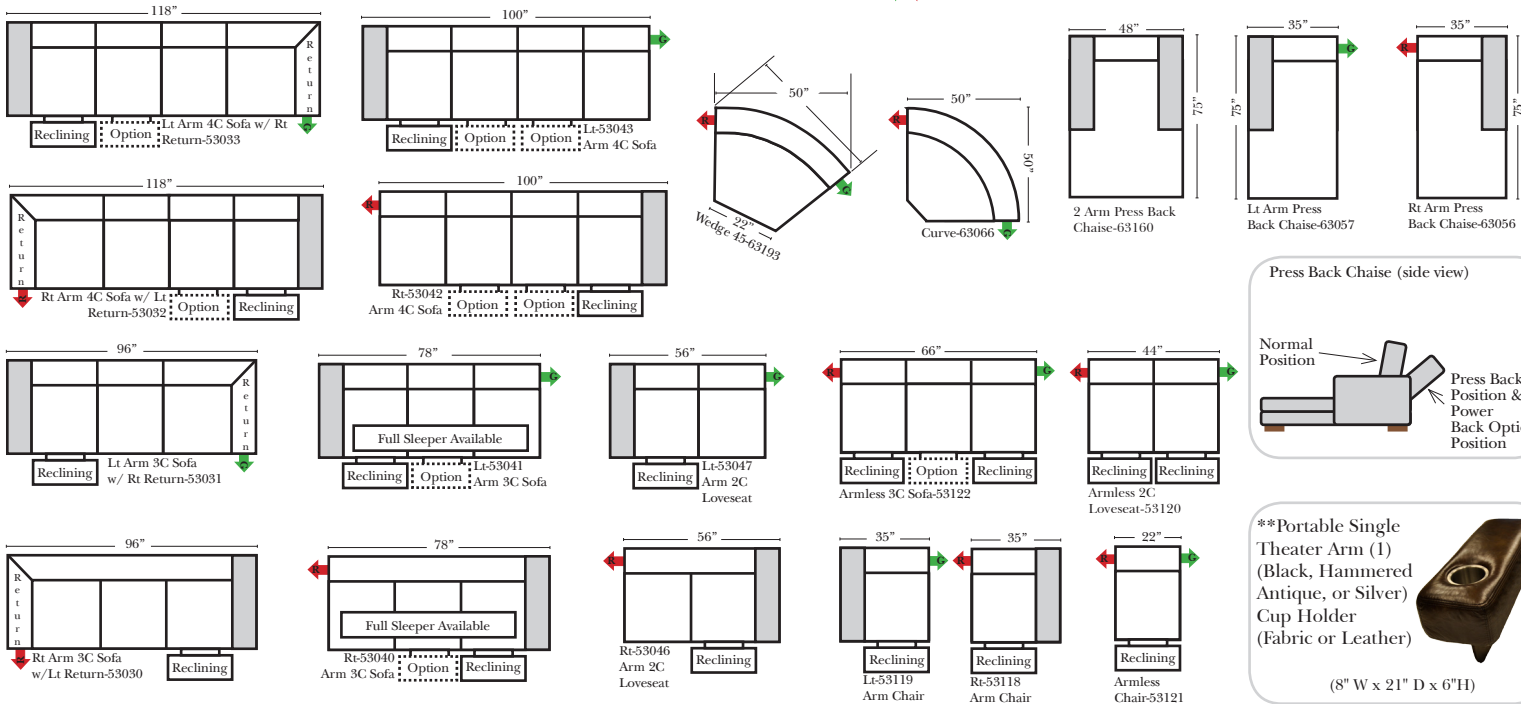

Standard

Put Green Arrows with Red Arrows to Create Sectional Groups

2-Piece Curve Sectional

Put Blue Arrows with Yellow Arrows to Create Sectional Groups

Conversation Sofas

Standards & Options

Standard:

- Available in Full & Top Grain Leathers
- Available in Luxury Fabrics
- All Hardwood Frames
- Selected Skus available in stationary

Options: (No Additional Charge)

- No. 33 Firm Foam

Options: (Additional Charges Apply)

- Power Recliner Mechanism
- Center Seat Recliner (See Option Note)
- Rechargeable Battery Pack (will operate 2 recliner footrests or multiple mechanisms per recliner)
- Swivel Recliner Base (2 Arm Recliner Only)
- Swivel Glider Mechanism (2 Arm Recliner Only)
- Glider Mechanism (2 Arm Recliner Only)
- Lift Chair Dual Motor Mechanism (Lifts Person to a Standing Position), (2 Arm Recliner Only)
- Upholstered Swivel Base (2 Arm Recliner Only)
- Power 180° Swivel Glider Mechanism (2 Arm Recliner Only)
- Swivel Table for Console Arms (Espresso or Walnut Wood Finish)
- **Portable Single Theater Arm (1) (Black, Hammered Antique, or Silver) Cup Holder (Fabric or Leather)

Note:

All Dimensions are approximate, if accuracy is crucial, please contact us for validation of the dimensions shown. However, a 1" to 2" variance can still apply due to foam and upholstery.

90 Degree / L-Shape Sectional

Put Green Arrows with Red Arrows to Create Sectional Groups

Sleepers

Suggested Configurations

v.12.11.18

Sleeper Options: (Additional charges apply)

- Deluxe Innerspring Mattress: Full
- 5" Memory Foam Mattress: Full Only