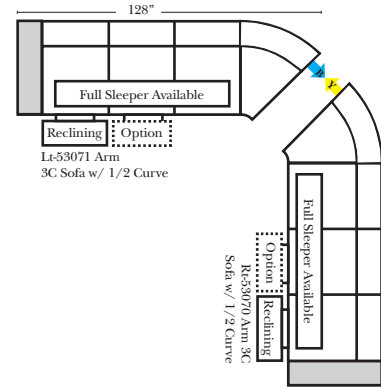

Note:

All Dimensions are approximate, if accuracy is crucial, please contact us for validation of the dimensions shown. However, a 1" to 2" variance can still apply due to foam and upholstery.

90 Degree / L-Shape Sectional

23126 3C Full Sleeper

23129 Lt Arm 3C Full Sleeper

23128 Rt Arm 3C Full Sleeper

23137 Lt Arm 3C Full Sleeper w/ 1/2 Curve

23136 Rt Arm 3C Full Sleeper w/ 1/2 Curve

Home Theater Seating - Console Arms

Pre-Configured Home Theater Seating