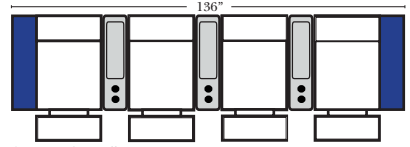

Home Theater Pre-Configured Small Straight & Wedge Consoles

2C Loveseat w/1 Small Straight Console Arm-53142

3C Sofa w/2 Small Straight Console Arms-53140

4C Sofa w/2 Small Straight Console Arms-53144

Armless Chair w/Small Straight Console Arm-53126