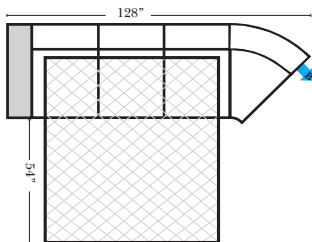

23137 Lt Arm 3C Full Sleeper w/ 1/2 Curve