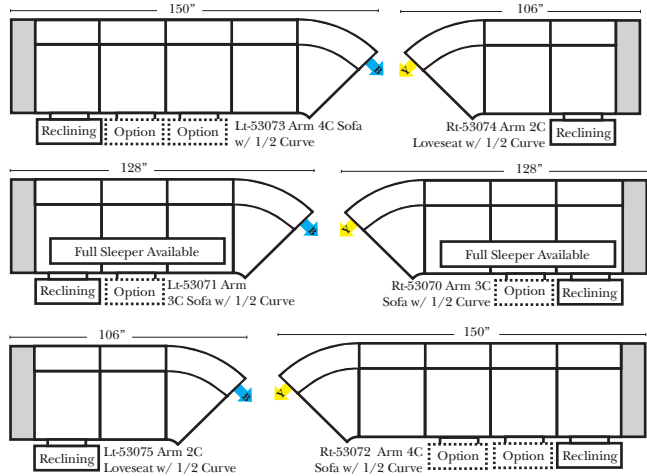

2-Piece Curve Sectional

Put Blue Arrows with Yellow Arrows to Create Sectional Groups