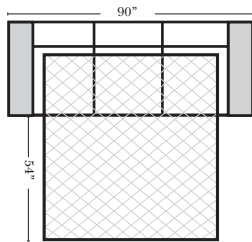

Sleepers

Suggested Configurations

v.12.11.18

Sleeper Options: (Additional charges apply)

- Deluxe Innerspring Mattress: Full
- 5" Memory Foam Mattress: Full Only

The Suggested Configurations below are only a sample of what the imagination can create, please enjoy creating the configuration that fits your lifestyle, using the ideas below and from the items on the other pages.

23126 3C Full Sleeper