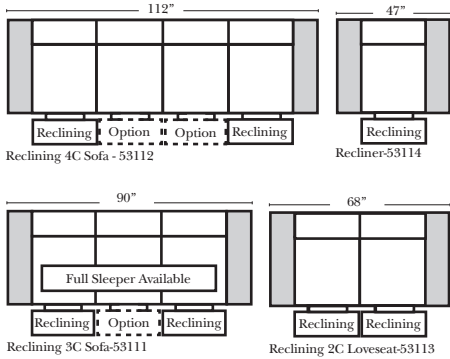

Standard

Put Green Arrows with Red Arrows to Create Sectional Groups