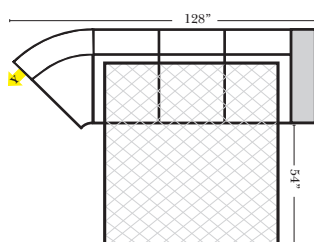

Note:

All Dimensions are approximate, if accuracy is crucial, please contact us for validation of the dimensions shown. However, a 1" to 2" variance can still apply due to foam and upholstery.

90 Degree / L-Shape Sectional

23126 3C Full Sleeper

23129 Lt Arm 3C Full Sleeper

23128 Rt Arm 3C Full Sleeper

23137 Lt Arm 3C Full Sleeper w/ 1/2 Curve

23136 Rt Arm 3C Full Sleeper w/ 1/2 Curve

Home Theater Seating - Console Arms

Pre-Configured Home Theater Seating