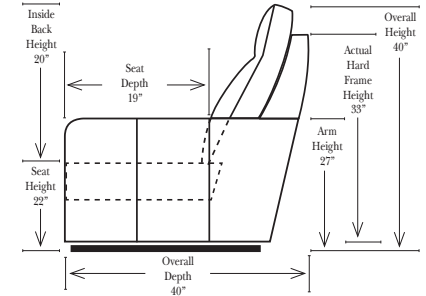

Conversation Sofas