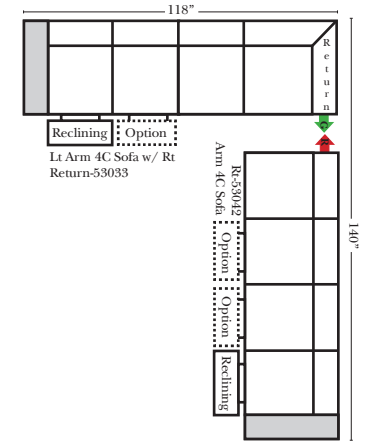

Note:

All Dimensions are approximate, if accuracy is crucial, please contact us for validation of the dimensions shown. However, a 1" to 2" variance can still apply due to foam and upholstery.

90 Degree / L-Shape Sectional

23126 3C Full Sleeper

23129 Lt Arm 3C Full Sleeper

23128 Rt Arm 3C Full Sleeper

23137 Lt Arm 3C Full Sleeper w/ 1/2 Curve

23136 Rt Arm 3C Full Sleeper w/ 1/2 Curve

Home Theater Seating - Console Arms

Pre-Configured Home Theater Seating