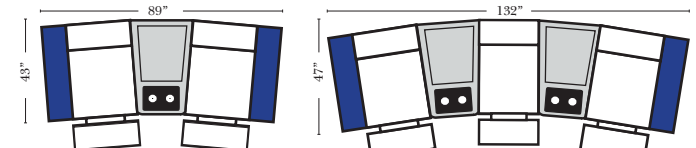

2C Loveseat w/1 Large Wedge Console Arms-53133

3C Sofa w/2 Large Wedge Console Arms-53131