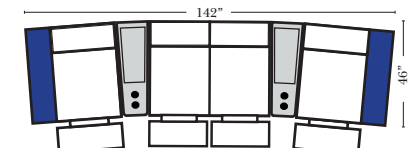

Armless Chair w/Small Wedge Console Arm-53127

4C Sofa w/2 Small Wedge Console Arms-53145