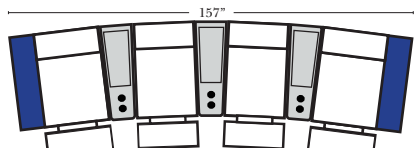

Home Theater Pre-Configured Small Straight & Wedge Consoles

2C Loveseat w/1 Small Straight Console Arm-53142

3C Sofa w/2 Small Straight Console Arms-53140

4C Sofa w/2 Small Straight Console Arms-53144

Armless Chair w/Small Straight Console Arm-53126

4C Sofa w/3 Small Straight Console Arms-53146

2C Loveseat w/1 Small Wedge Console Arms-53143

3C Sofa w/2 Small Wedge Console Arms-53141

4C Sofa w/2 Small Wedge Console Arms-53145

Armless Chair w/Small Wedge Console Arm-53127