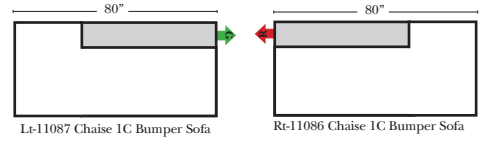

Standard / Ottomans / Armless **Bumper Chaise & Return Chaise** **v.06.06.16**

1. **Standard & options**
2. **Standard:**
3. Available in Full & Top Grain Leathers
   - All Hardwood Frames
   - Wood Leg Finish (Standard is Walnut)
4. **Options: (No Additional Charge)**
5. No. 33 Firm Foam Cushions
   - Wood Leg Finish (Available in Cherry, Chocolate, Espresso, Honey Oak, & Shadow)

1. **Options: (additional Charge)**
2. Down Seats & Down Backs

Sleeper Options: (N/A on this style)