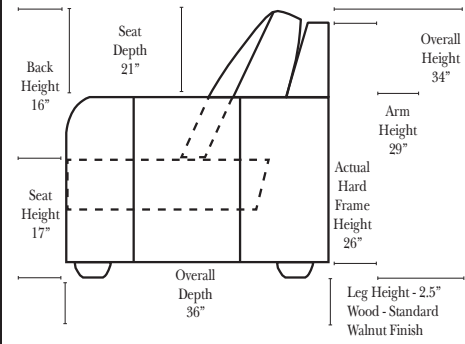

Standard / Ottomans / Armless **Bumper Chaise & Return Chaise** **v.06.06.16**

1. **Standard & options**
2. **Standard:**
3. Available in Full & Top Grain Leathers
   - All Hardwood Frames
   - Wood Leg Finish (Standard is Walnut)
4. **Options: (No Additional Charge)**
5. No. 33 Firm Foam Cushions
   - Wood Leg Finish (Available in Cherry, Chocolate, Espresso, Honey Oak, & Shadow)

1. **Options: (additional Charge)**
2. Down Seats & Down Backs

Sleeper Options: (N/A on this style)