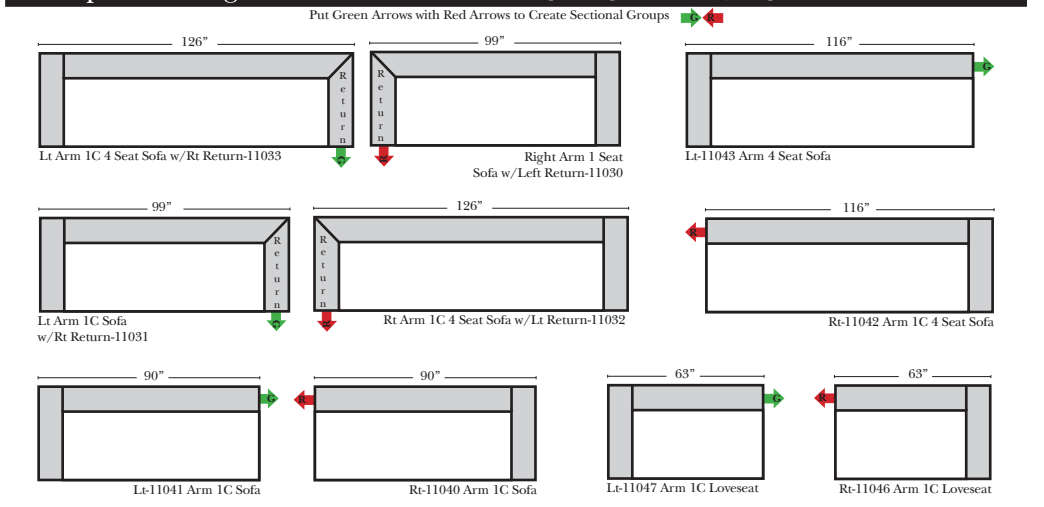

- Options: (additional Charge)**
- Down Seats & Down Backs

Sleeper Options: (N/A on this style)

L-Shape / 90 Degree Sectional (All 4 seat items ship as one piece if stationary, two pieces if motion installed)

Note:
 All Dimensions are approximate, if accuracy is crucial, please contact us for validation of the dimensions shown. However, a 1" to 2" variance can still apply due to foam and upholstery.