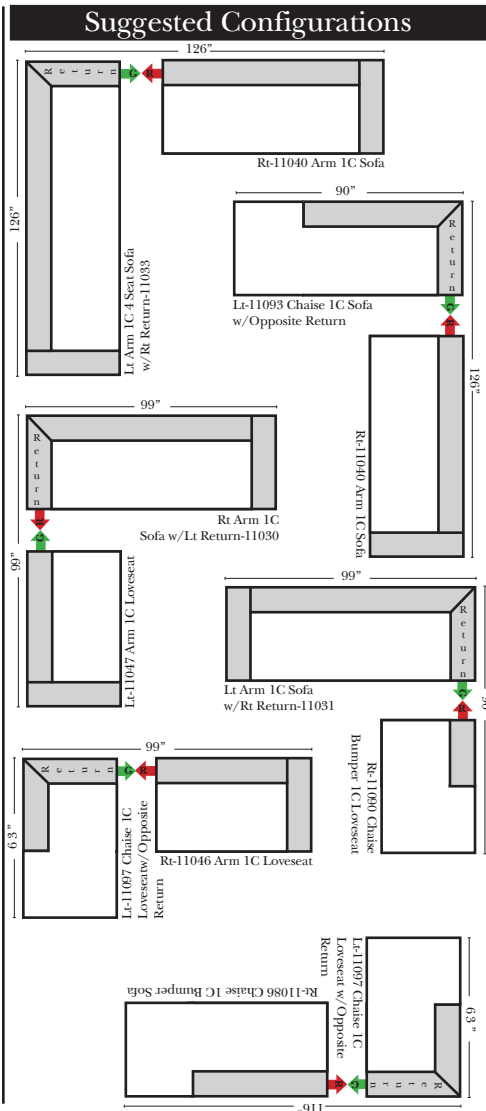

Standard / Ottomans / Armless **Bumper Chaise & Return Chaise** **v.06.06.16**

- Standard & options**
- Standard:**
- Available in Full & Top Grain Leathers
 - All Hardwood Frames
 - Wood Leg Finish (Standard is Walnut)
- Options: (No Additional Charge)**
- No. 33 Firm Foam Cushions
 - Wood Leg Finish (Available in Cherry, Chocolate, Espresso, Honey Oak, & Shadow)

- Options: (additional Charge)**
- Down Seats & Down Backs

Sleeper Options: (N/A on this style)

L-Shape / 90 Degree Sectional (All 4 seat items ship as one piece if stationary, two pieces if motion installed)

Note:
 All Dimensions are approximate, if accuracy is crucial, please contact us for validation of the dimensions shown. However, a 1" to 2" variance can still apply due to foam and upholstery.