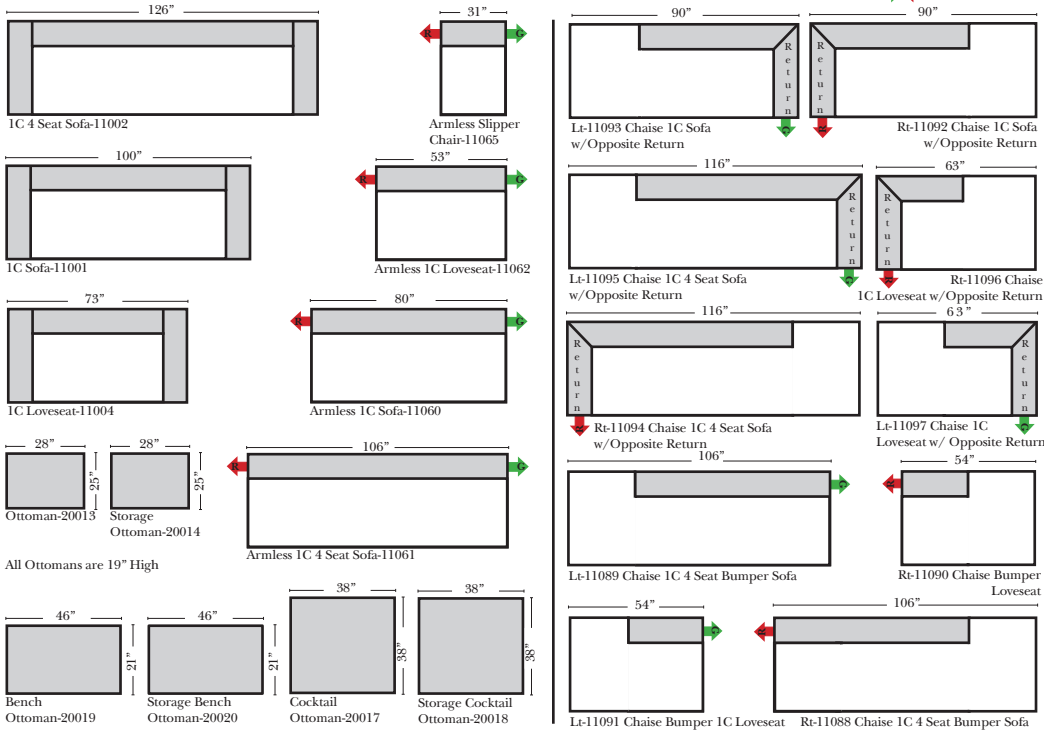

Standard / Ottomans / Armless **Bumper Chaise & Return Chaise** **v.06.06.16**

- Standard & options**
- Standard:**
- Available in Full & Top Grain Leathers
 - All Hardwood Frames
 - Wood Leg Finish (Standard is Walnut)
- Options: (No Additional Charge)**
- No. 33 Firm Foam Cushions
 - Wood Leg Finish (Available in Cherry, Chocolate, Espresso, Honey Oak, & Shadow)

- Options: (additional Charge)**
- Down Seats & Down Backs

Sleeper Options: (N/A on this style)

L-Shape / 90 Degree Sectional (All 4 seat items ship as one piece if stationary, two pieces if motion installed)

Note:
 All Dimensions are approximate, if accuracy is crucial, please contact us for validation of the dimensions shown. However, a 1" to 2" variance can still apply due to foam and upholstery.