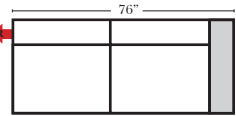

90 Degree / L-Shape Sectional / Chaise

Put Green Arrows with Red Arrows to Create Sectional Groups → ←

Lt-12041 Arm 2C Sofa

Rt-12040 Arm 2C Sofa

Lt-12049 Arm Chair

Rt-12048 Arm Chair

Lt-12055 Arm Chaise & 1/2