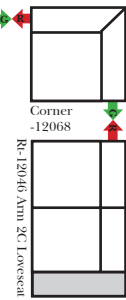

Standard & Ottomans

Put Green Arrows with Red Arrows to Create Sectional Groups → ←

2C Sofa-12001

2C Loveseat-12004

Chair-12005

Chair & 1/2-12006

Ottoman-20013

Armless

Armless Chair-12063

Armless Chair & 1/2-12064

Armless 2C Loveseat-12062

Armless 2C Sofa-12060

Suggested Configurations

The Suggested Configurations below are only a sample of what the imagination can create, please enjoy creating the configuration that fits your lifestyle, using the ideas below.

Lt-12041 Arm 2C Sofa

Rt-12054 Arm Chaise & 1/2

Lt-12047 Arm 2C Loveseat

Corner-12068
Rt-12046 Arm 2C Loveseat

Rt-12040 Arm 2C Sofa
Lt-12093 Chaise 1C Sofa
w/Opposite Return

Lt-12041 Arm 2C Sofa
Corner-12068

Corner-12068

Note:

All Dimensions are approximate, if accuracy is crucial, please contact us for validation of the dimensions shown. However, a 1" to 2" variance can still apply due to foam and upholstery.