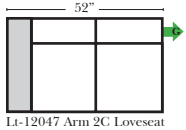

Rt-12046 Arm 2C Loveseat

Lt-12047 Arm 2C Loveseat