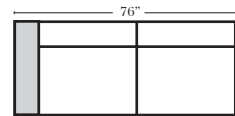

- No. 33 Firm Foam
- Wood Leg - Finishes - Cherry, Chocolate, Espresso, Honey Oak, & Shadow

Options that have Additional Charges:

- Down Seats & Backs (additional Charge)

Sleeper Options: (N/A on this style)

90 Degree / L-Shape Sectional / Chaise

Put Green Arrows with Red Arrows to Create Sectional Groups → ←

Lt-12041 Arm 2C Sofa

Rt-12040 Arm 2C Sofa

Lt-12049 Arm Chair

Rt-12048 Arm Chair

Lt-12055 Arm Chaise & 1/2