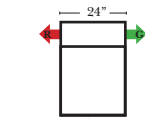

Standard & Ottomans

Put Green Arrows with Red Arrows to Create Sectional Groups → ←

2C Sofa-12001

2C Loveseat-12004

Chair-12005

Chair & 1/2-12006

Ottoman-20013

Armless

Armless Chair-12063

Armless Chair & 1/2-12064

Armless 2C Loveseat-12062

Armless 2C Sofa-12060

Suggested Configurations

The Suggested Configurations below are only a sample of what the imagination can create, please enjoy creating the configuration that fits your lifestyle, using the ideas below.

Corner-12068

Note:

All Dimensions are approximate, if accuracy is crucial, please contact us for validation of the dimensions shown. However, a 1" to 2" variance can still apply due to foam and upholstery.