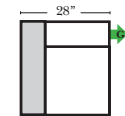

90 Degree / L-Shape Sectional / Chaise

Put Green Arrows with Red Arrows to Create Sectional Groups → ←

Lt-12041 Arm 2C Sofa

Rt-12040 Arm 2C Sofa

Lt-12049 Arm Chair

Rt-12048 Arm Chair

Lt-12055 Arm Chaise & 1/2

Rt-12054 Arm Chaise & 1/2

Lt-12092 Chaise 1C Sofa
w/Opposite Return

Rt-12092 Chaise 1C Sofa
w/Opposite Return

Lt-12047 Arm 2C Loveseat

Rt-12046 Arm 2C Loveseat

Lt-12051 Arm Chair & 1/2

Rt-12050 Arm Chair & 1/2

Corner-12068

Note:

All Dimensions are approximate, if accuracy is crucial, please contact us for validation of the dimensions shown. However, a 1" to 2" variance can still apply due to foam and upholstery.