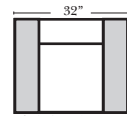

Standard & Ottomans

Put Green Arrows with Red Arrows to Create Sectional Groups → ←

2C Sofa-12001

2C Loveseat-12004

Chair-12005

Chair & 1/2-12006

Ottoman-20013

Armless

Armless Chair-12063

Armless Chair & 1/2-12064

Armless 2C Loveseat-12062

Armless 2C Sofa-12060

Suggested Configurations

The Suggested Configurations below are only a sample of what the imagination can create, please enjoy creating the configuration that fits your lifestyle, using the ideas below.

Corner-12068

Note:

All Dimensions are approximate, if accuracy is crucial, please contact us for validation of the dimensions shown. However, a 1" to 2" variance can still apply due to foam and upholstery.