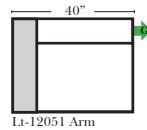

90 Degree / L-Shape Sectional / Chaise

Put Green Arrows with Red Arrows to Create Sectional Groups → ←

Lt-12041 Arm 2C Sofa

Rt-12040 Arm 2C Sofa

Lt-12049 Arm Chair

Rt-12048 Arm Chair

Lt-12055 Arm Chaise & 1/2

Rt-12054 Arm Chaise & 1/2

Lt-12092 Chaise 1C Sofa
w/Opposite Return

Rt-12092 Chaise 1C Sofa
w/Opposite Return

Lt-12047 Arm 2C Loveseat

Rt-12046 Arm 2C Loveseat

Lt-12051 Arm Chair & 1/2

Rt-12050 Arm Chair & 1/2

Corner-12068

Note:

All Dimensions are approximate, if accuracy is crucial, please contact us for validation of the dimensions shown. However, a 1" to 2" variance can still apply due to foam and upholstery.