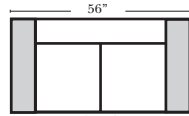

Standard & Ottomans

Put Green Arrows with Red Arrows to Create Sectional Groups → ←

2C Sofa-12001

2C Loveseat-12004

Chair-12005

Chair & 1/2-12006

Ottoman-20013

Armless

Armless Chair-12063

Armless Chair & 1/2-12064

Armless 2C Loveseat-12062

Armless 2C Sofa-12060

Suggested Configurations

The Suggested Configurations below are only a sample of what the imagination can create, please enjoy creating the configuration that fits your lifestyle, using the ideas below.

Corner-12068

Note:

All Dimensions are approximate, if accuracy is crucial, please contact us for validation of the dimensions shown. However, a 1" to 2" variance can still apply due to foam and upholstery.