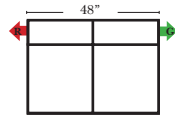

Standard & Ottomans

Put Green Arrows with Red Arrows to Create Sectional Groups → ←

2C Sofa-12001

2C Loveseat-12004

Chair-12005

Chair & 1/2-12006

Ottoman-20013

Armless

Armless Chair-12063

Armless Chair & 1/2-12064

Armless 2C Loveseat-12062

Armless 2C Sofa-12060

Suggested Configurations

The Suggested Configurations below are only a sample of what the imagination can create, please enjoy creating the configuration that fits your lifestyle, using the ideas below.

Corner-12068

Note:

All Dimensions are approximate, if accuracy is crucial, please contact us for validation of the dimensions shown. However, a 1" to 2" variance can still apply due to foam and upholstery.