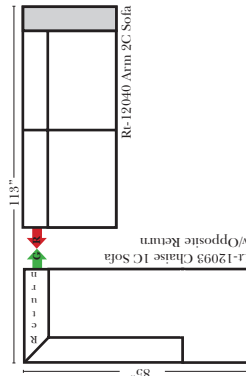

Armless Chair-12063

Armless Chair & 1/2-12064

Armless 2C Loveseat-12062

Armless 2C Sofa-12060

Suggested Configurations

The Suggested Configurations below are only a sample of what the imagination can create, please enjoy creating the configuration that fits your lifestyle, using the ideas below.

Lt-12041 Arm 2C Sofa

Rt-12054 Arm Chaise & 1/2

Lt-12047 Arm 2C Loveseat

Corner-12068
Rt-12046 Arm 2C Loveseat

Rt-12040 Arm 2C Sofa
Lt-12093 Chaise 1C Sofa
w/Opposite Return

Lt-12041 Arm 2C Sofa
Corner-12068

Corner-12068

Note:

All Dimensions are approximate, if accuracy is crucial, please contact us for validation of the dimensions shown. However, a 1" to 2" variance can still apply due to foam and upholstery.