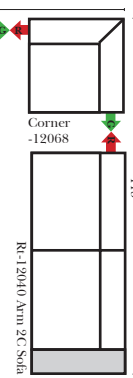

Armless Chair-12063

Armless Chair & 1/2-12064

Armless 2C Loveseat-12062

Armless 2C Sofa-12060

Suggested Configurations

The Suggested Configurations below are only a sample of what the imagination can create, please enjoy creating the configuration that fits your lifestyle, using the ideas below.

Lt-12041 Arm 2C Sofa

Rt-12054 Arm Chaise & 1/2

Lt-12047 Arm 2C Loveseat

Corner-12068
Rt-12046 Arm 2C Loveseat

Rt-12040 Arm 2C Sofa
Lt-12093 Chaise 1C Sofa
w/Opposite Return

Lt-12041 Arm 2C Sofa
Corner-12068

Corner-12068

Note:

All Dimensions are approximate, if accuracy is crucial, please contact us for validation of the dimensions shown. However, a 1" to 2" variance can still apply due to foam and upholstery.