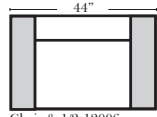

Standard & Ottomans

Put Green Arrows with Red Arrows to Create Sectional Groups → ←

2C Sofa-12001

2C Loveseat-12004

Chair-12005

Chair & 1/2-12006

Ottoman-20013

Armless

Armless Chair-12063

Armless Chair & 1/2-12064

Armless 2C Loveseat-12062

Armless 2C Sofa-12060

Suggested Configurations

The Suggested Configurations below are only a sample of what the imagination can create, please enjoy creating the configuration that fits your lifestyle, using the ideas below.

Corner-12068

Note:

All Dimensions are approximate, if accuracy is crucial, please contact us for validation of the dimensions shown. However, a 1" to 2" variance can still apply due to foam and upholstery.