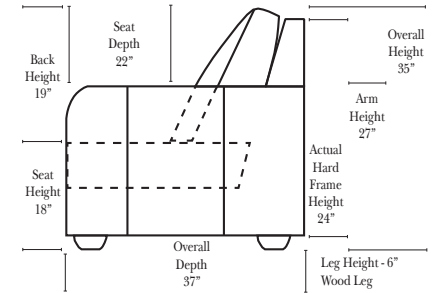

Feature & Options

Standard:

- Available in Full & Top Grain Leathers
- Available in Luxury Fabrics
- All Hardwood Frames
- Wood Leg Finish - Standard: Walnut

Options Available with No Additional Charge:

- No. 33 Firm Foam
- Wood Leg - Finishes - Cherry, Chocolate, Espresso, Honey Oak, & Shadow

Options that have Additional Charges:

- Down Seats & Backs (additional Charge)

Sleeper Options: (N/A on this style)

90 Degree / L-Shape Sectional / Chaise

Put Green Arrows with Red Arrows to Create Sectional Groups → ←