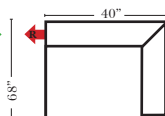

90 Degree / L-Shape Sectional / Chaise

Put Green Arrows with Red Arrows to Create Sectional Groups → ←

Lt-12041 Arm 2C Sofa

Rt-12040 Arm 2C Sofa

Lt-12049 Arm Chair

Rt-12048 Arm Chair

Lt-12055 Arm Chaise & 1/2

Corner-12068

Note:

All Dimensions are approximate, if accuracy is crucial, please contact us for validation of the dimensions shown. However, a 1" to 2" variance can still apply due to foam and upholstery.