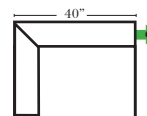

90 Degree / L-Shape Sectional / Chaise

Put Green Arrows with Red Arrows to Create Sectional Groups → ←

Lt-12041 Arm 2C Sofa

Rt-12040 Arm 2C Sofa

Lt-12049 Arm Chair

Rt-12048 Arm Chair

Lt-12055 Arm Chaise & 1/2

Corner-12068

Note:

All Dimensions are approximate, if accuracy is crucial, please contact us for validation of the dimensions shown. However, a 1" to 2" variance can still apply due to foam and upholstery.