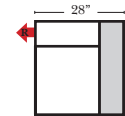

90 Degree / L-Shape Sectional / Chaise

Put Green Arrows with Red Arrows to Create Sectional Groups → ←

Lt-12041 Arm 2C Sofa

Rt-12040 Arm 2C Sofa

Lt-12049 Arm Chair

Rt-12048 Arm Chair

Lt-12055 Arm Chaise & 1/2

Rt-12054 Arm Chaise & 1/2

Lt-12092 Chaise 1C Sofa
w/Opposite Return

Rt-12092 Chaise 1C Sofa
w/Opposite Return

Lt-12047 Arm 2C Loveseat

Rt-12046 Arm 2C Loveseat

Lt-12051 Arm Chair & 1/2

Rt-12050 Arm Chair & 1/2

Corner-12068

Note:

All Dimensions are approximate, if accuracy is crucial, please contact us for validation of the dimensions shown. However, a 1" to 2" variance can still apply due to foam and upholstery.