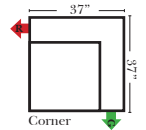

90 Degree / L-Shape Sectional / Chaise

Put Green Arrows with Red Arrows to Create Sectional Groups → ←

Lt-12041 Arm 2C Sofa

Rt-12040 Arm 2C Sofa

Lt-12049 Arm Chair

Rt-12048 Arm Chair

Lt-12055 Arm Chaise & 1/2

Rt-12054 Arm Chaise & 1/2

Lt-12092 Chaise 1C Sofa
w/Opposite Return

Rt-12092 Chaise 1C Sofa
w/Opposite Return

Lt-12047 Arm 2C Loveseat

Rt-12046 Arm 2C Loveseat

Lt-12051 Arm Chair & 1/2

Rt-12050 Arm Chair & 1/2

Corner-12068

Note:

All Dimensions are approximate, if accuracy is crucial, please contact us for validation of the dimensions shown. However, a 1" to 2" variance can still apply due to foam and upholstery.