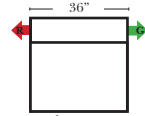

Standard & Ottomans

Put Green Arrows with Red Arrows to Create Sectional Groups → ←

2C Sofa-12001

2C Loveseat-12004

Chair-12005

Chair & 1/2-12006

Ottoman-20013

Armless

Armless Chair-12063

Armless Chair & 1/2-12064

Armless 2C Loveseat-12062

Armless 2C Sofa-12060

Suggested Configurations

The Suggested Configurations below are only a sample of what the imagination can create, please enjoy creating the configuration that fits your lifestyle, using the ideas below.

Corner-12068

Note:

All Dimensions are approximate, if accuracy is crucial, please contact us for validation of the dimensions shown. However, a 1" to 2" variance can still apply due to foam and upholstery.