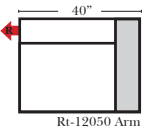

90 Degree / L-Shape Sectional / Chaise

Put Green Arrows with Red Arrows to Create Sectional Groups → ←

Lt-12041 Arm 2C Sofa

Rt-12040 Arm 2C Sofa

Lt-12049 Arm Chair

Rt-12048 Arm Chair

Lt-12055 Arm Chaise & 1/2

Rt-12054 Arm Chaise & 1/2

Lt-12092 Chaise 1C Sofa
w/Opposite Return

Rt-12092 Chaise 1C Sofa
w/Opposite Return

Lt-12047 Arm 2C Loveseat

Rt-12046 Arm 2C Loveseat

Lt-12051 Arm Chair & 1/2

Rt-12050 Arm Chair & 1/2

Corner-12068

Note:

All Dimensions are approximate, if accuracy is crucial, please contact us for validation of the dimensions shown. However, a 1" to 2" variance can still apply due to foam and upholstery.