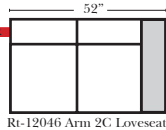

Rt-12054 Arm Chaise & 1/2

Lt-12092 Chaise 1C Sofa
w/Opposite Return

Rt-12092 Chaise 1C Sofa
w/Opposite Return

Lt-12047 Arm 2C Loveseat

Rt-12046 Arm 2C Loveseat

Lt-12051 Arm Chair & 1/2

Rt-12050 Arm Chair & 1/2

Corner-12068

Note:

All Dimensions are approximate, if accuracy is crucial, please contact us for validation of the dimensions shown. However, a 1" to 2" variance can still apply due to foam and upholstery.