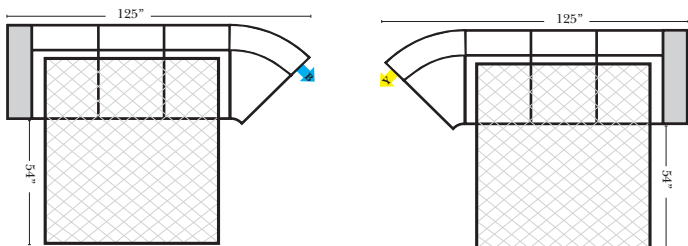

Sleeper Options: (Additional Charges Apply)

- Deluxe Mattress (Full Size Only)
- 5" Memory Foam Mattress (Full Size Only)

Note:

All Dimensions are approximate, if accuracy is crucial, please contact us for validation of the dimensions shown. However, a 1" to 2" variance can still apply due to foam and upholstery.

90 Degree / L-Shape Sectional

Put Green Arrows with Red Arrows to Create Sectional Groups → ←

Sleepers

Suggested Configurations

v.05.06.23

- Sleeper Options:** (Additional charges apply)
- Deluxe Innerspring Mattress: Full
 - 5" Memory Foam Mattress: Full Only

23126 3C Full Sleeper

23129 Lt Arm 3C Full Sleeper

23128 Rt Arm 3C Full Sleeper

23137 Lt Arm 3C Full Sleeper w/ 1/2 Curve

23136 Rt Arm 3C Full Sleeper w/ 1/2 Curve

The Suggested Configurations below are only a sample of what the imagination can create, please enjoy creating the configuration that fits your lifestyle, using the ideas below and from the items on the other pages.