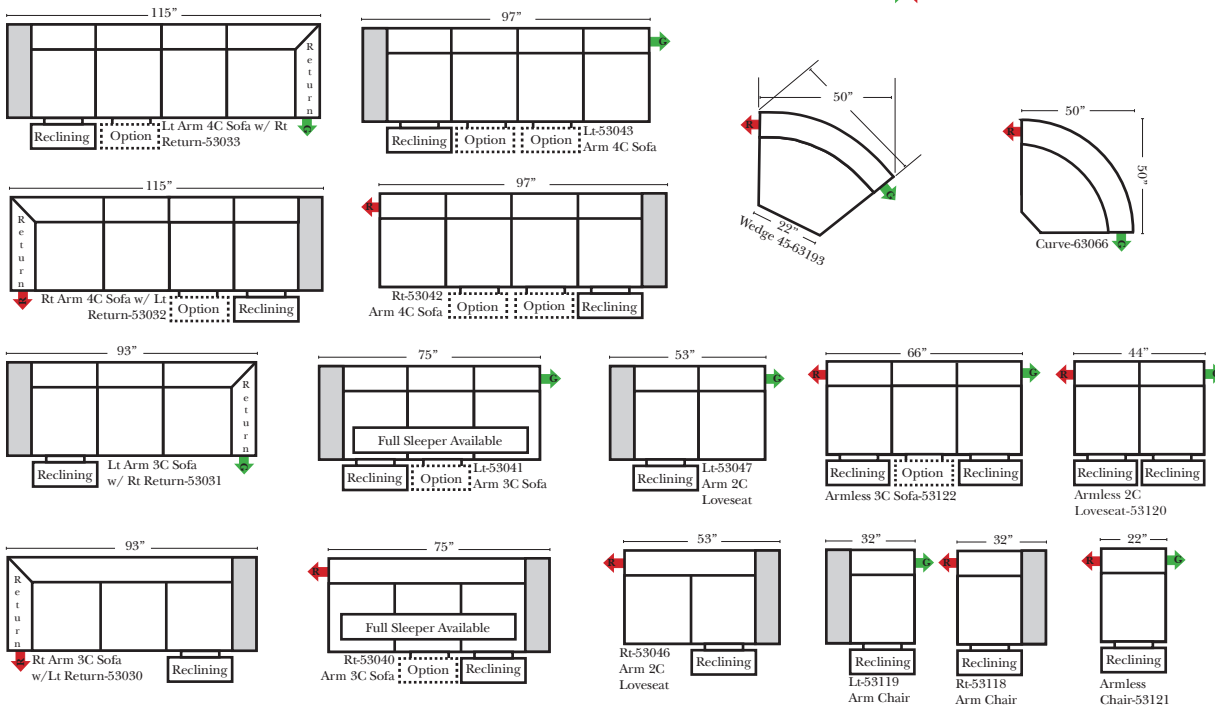

Sleeper Options: (Additional Charges Apply)

- Deluxe Mattress (Full Size Only)
- 5" Memory Foam Mattress (Full Size Only)

Note:

All Dimensions are approximate, if accuracy is crucial, please contact us for validation of the dimensions shown. However, a 1" to 2" variance can still apply due to foam and upholstery.

90 Degree / L-Shape Sectional

Put Green Arrows with Red Arrows to Create Sectional Groups → ←

Sleepers

Suggested Configurations

v.05.06.23

- Sleeper Options:** (Additional charges apply)
- Deluxe Innerspring Mattress: Full
 - 5" Memory Foam Mattress: Full Only