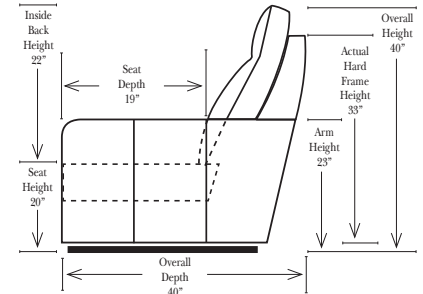

Standard

Put Green Arrows with Red Arrows to Create Sectional Groups → ←

2-Piece Curve Sectional

Put Blue Arrows with Yellow Arrows to Create Sectional Groups → ←

Conversation Sofas

Features & Options

Standard:

Sleeper Options: (Additional Charges Apply)

- Deluxe Mattress (Full Size Only)
- 5" Memory Foam Mattress (Full Size Only)

Note:

All Dimensions are approximate, if accuracy is crucial, please contact us for validation of the dimensions shown. However, a 1" to 2" variance can still apply due to foam and upholstery.