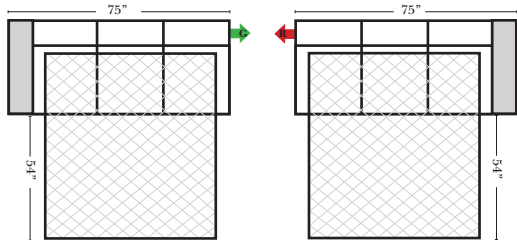

Sleeper Options: (Additional Charges Apply)

- Deluxe Mattress (Full Size Only)
- 5" Memory Foam Mattress (Full Size Only)

Note:

All Dimensions are approximate, if accuracy is crucial, please contact us for validation of the dimensions shown. However, a 1" to 2" variance can still apply due to foam and upholstery.

90 Degree / L-Shape Sectional

Put Green Arrows with Red Arrows to Create Sectional Groups → ←

Sleepers

Suggested Configurations

v.05.06.23

- Sleeper Options:** (Additional charges apply)
- Deluxe Innerspring Mattress: Full
 - 5" Memory Foam Mattress: Full Only

23126 3C Full Sleeper

23129 Lt Arm 3C Full Sleeper

23128 Rt Arm 3C Full Sleeper

23137 Lt Arm 3C Full Sleeper w/ 1/2 Curve

23136 Rt Arm 3C Full Sleeper w/ 1/2 Curve

The Suggested Configurations below are only a sample of what the imagination can create, please enjoy creating the configuration that fits your lifestyle, using the ideas below and from the items on the other pages.