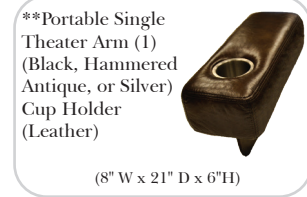

Sleeper Options: (Additional Charges Apply)

- Deluxe Mattress (Full Size Only)
- 5" Memory Foam Mattress (Full Size Only)

Note:

All Dimensions are approximate, if accuracy is crucial, please contact us for validation of the dimensions shown. However, a 1" to 2" variance can still apply due to foam and upholstery.

90 Degree / L-Shape Sectional

Put Green Arrows with Red Arrows to Create Sectional Groups → ←

Sleepers

Suggested Configurations

v.05.06.23

- Sleeper Options:** (Additional charges apply)
- Deluxe Innerspring Mattress: Full
 - 5" Memory Foam Mattress: Full Only