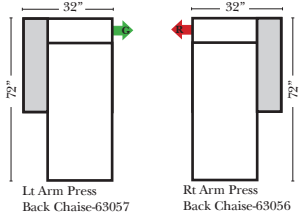

Sleeper Options: (Additional Charges Apply)

- Deluxe Mattress (Full Size Only)
- 5" Memory Foam Mattress (Full Size Only)

Note:

All Dimensions are approximate, if accuracy is crucial, please contact us for validation of the dimensions shown. However, a 1" to 2" variance can still apply due to foam and upholstery.

90 Degree / L-Shape Sectional

Put Green Arrows with Red Arrows to Create Sectional Groups → ←

Sleepers

Suggested Configurations

v.05.06.23

- Sleeper Options:** (Additional charges apply)
- Deluxe Innerspring Mattress: Full
 - 5" Memory Foam Mattress: Full Only