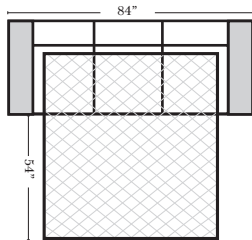

Sleeper Options: (Additional Charges Apply)

- Deluxe Mattress (Full Size Only)
- 5" Memory Foam Mattress (Full Size Only)

Note:

All Dimensions are approximate, if accuracy is crucial, please contact us for validation of the dimensions shown. However, a 1" to 2" variance can still apply due to foam and upholstery.

90 Degree / L-Shape Sectional

Put Green Arrows with Red Arrows to Create Sectional Groups → ←

Sleepers

Suggested Configurations

v.05.06.23

- Sleeper Options:** (Additional charges apply)
- Deluxe Innerspring Mattress: Full
 - 5" Memory Foam Mattress: Full Only

23126 3C Full Sleeper

23129 Lt Arm 3C Full Sleeper

23128 Rt Arm 3C Full Sleeper

23137 Lt Arm 3C Full Sleeper w/ 1/2 Curve

23136 Rt Arm 3C Full Sleeper w/ 1/2 Curve

The Suggested Configurations below are only a sample of what the imagination can create, please enjoy creating the configuration that fits your lifestyle, using the ideas below and from the items on the other pages.