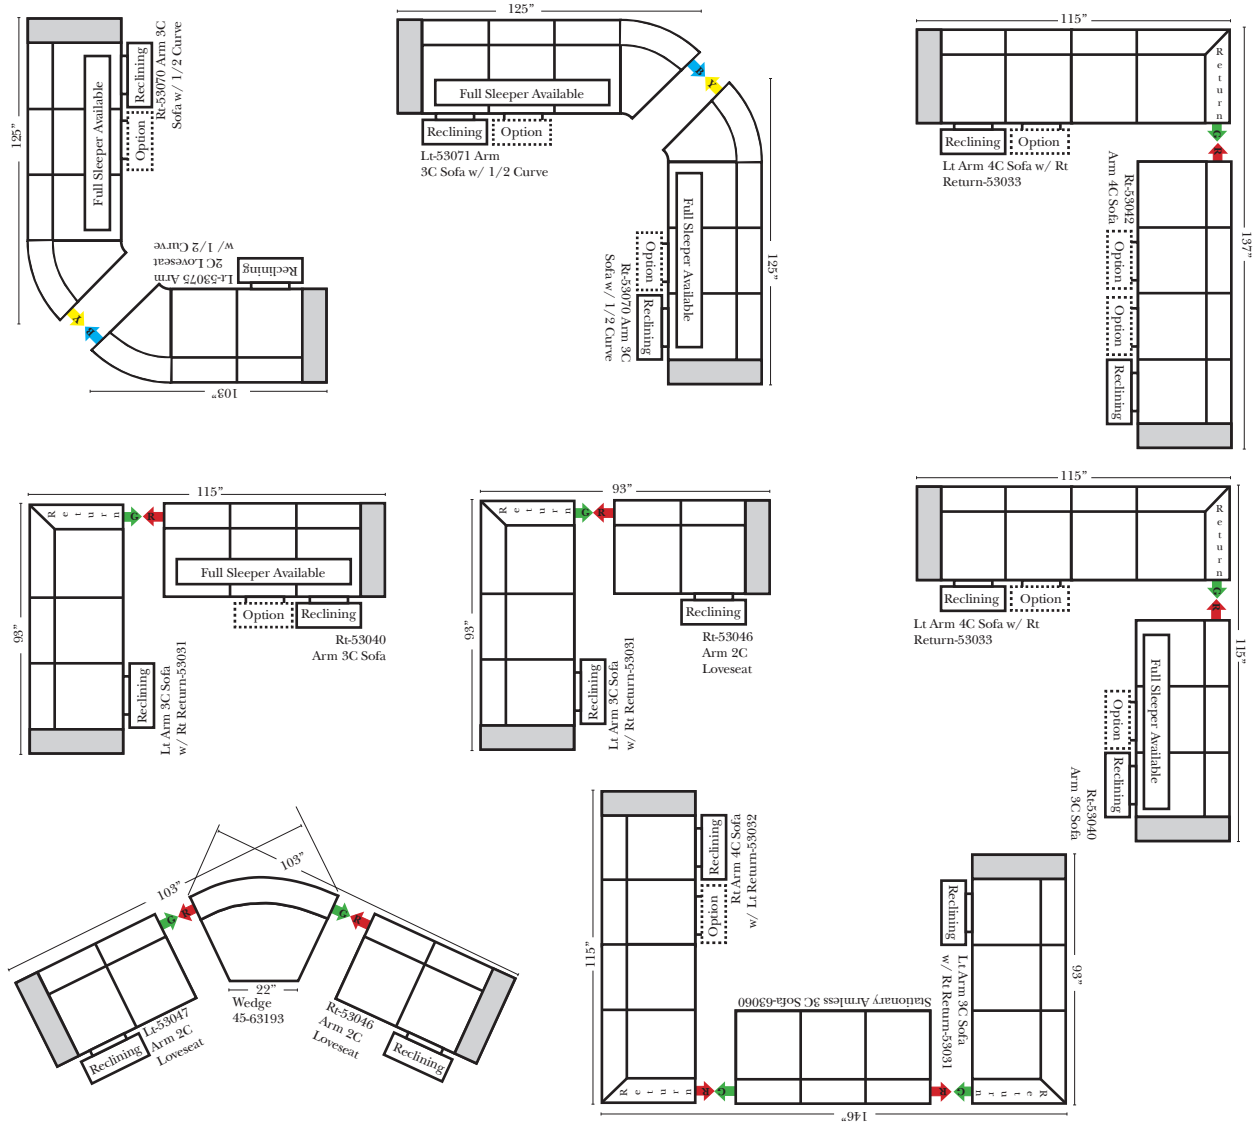

Sleeper Options: (Additional Charges Apply)

- Deluxe Mattress (Full Size Only)
- 5" Memory Foam Mattress (Full Size Only)

Note:

All Dimensions are approximate, if accuracy is crucial, please contact us for validation of the dimensions shown. However, a 1" to 2" variance can still apply due to foam and upholstery.

90 Degree / L-Shape Sectional

Put Green Arrows with Red Arrows to Create Sectional Groups → ←

Sleepers

Suggested Configurations

v.05.06.23

- Sleeper Options:** (Additional charges apply)
- Deluxe Innerspring Mattress: Full
 - 5" Memory Foam Mattress: Full Only

23126 3C Full Sleeper

23129 Lt Arm 3C Full Sleeper

23128 Rt Arm 3C Full Sleeper

23137 Lt Arm 3C Full Sleeper w/ 1/2 Curve

23136 Rt Arm 3C Full Sleeper w/ 1/2 Curve

The Suggested Configurations below are only a sample of what the imagination can create, please enjoy creating the configuration that fits your lifestyle, using the ideas below and from the items on the other pages.