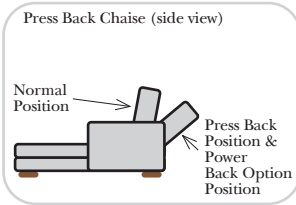

Sleeper Options: (Additional Charges Apply)

- Deluxe Mattress (Full Size Only)
- 5" Memory Foam Mattress (Full Size Only)

Note:

All Dimensions are approximate, if accuracy is crucial, please contact us for validation of the dimensions shown. However, a 1" to 2" variance can still apply due to foam and upholstery.

90 Degree / L-Shape Sectional

Put Green Arrows with Red Arrows to Create Sectional Groups → ←

Sleepers

Suggested Configurations

v.05.06.23

- Sleeper Options:** (Additional charges apply)
- Deluxe Innerspring Mattress: Full
 - 5" Memory Foam Mattress: Full Only