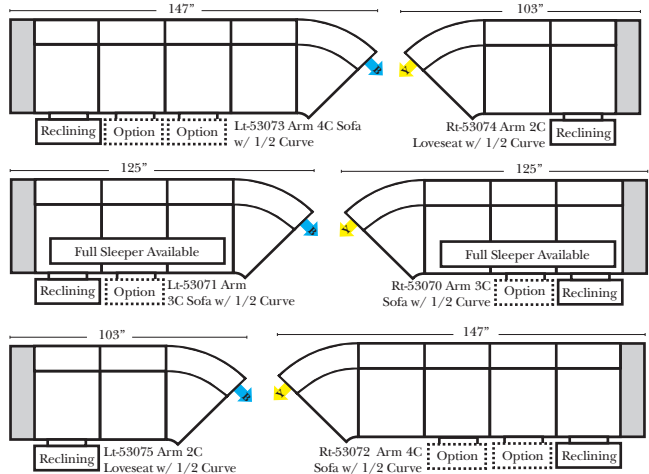

Standard

Put Green Arrows with Red Arrows to Create Sectional Groups → ←

2-Piece Curve Sectional

Put Blue Arrows with Yellow Arrows to Create Sectional Groups → ←

Conversation Sofas

Features & Options

Standard:

Sleeper Options: (Additional Charges Apply)

- Deluxe Mattress (Full Size Only)
- 5" Memory Foam Mattress (Full Size Only)

Note:

All Dimensions are approximate, if accuracy is crucial, please contact us for validation of the dimensions shown. However, a 1" to 2" variance can still apply due to foam and upholstery.