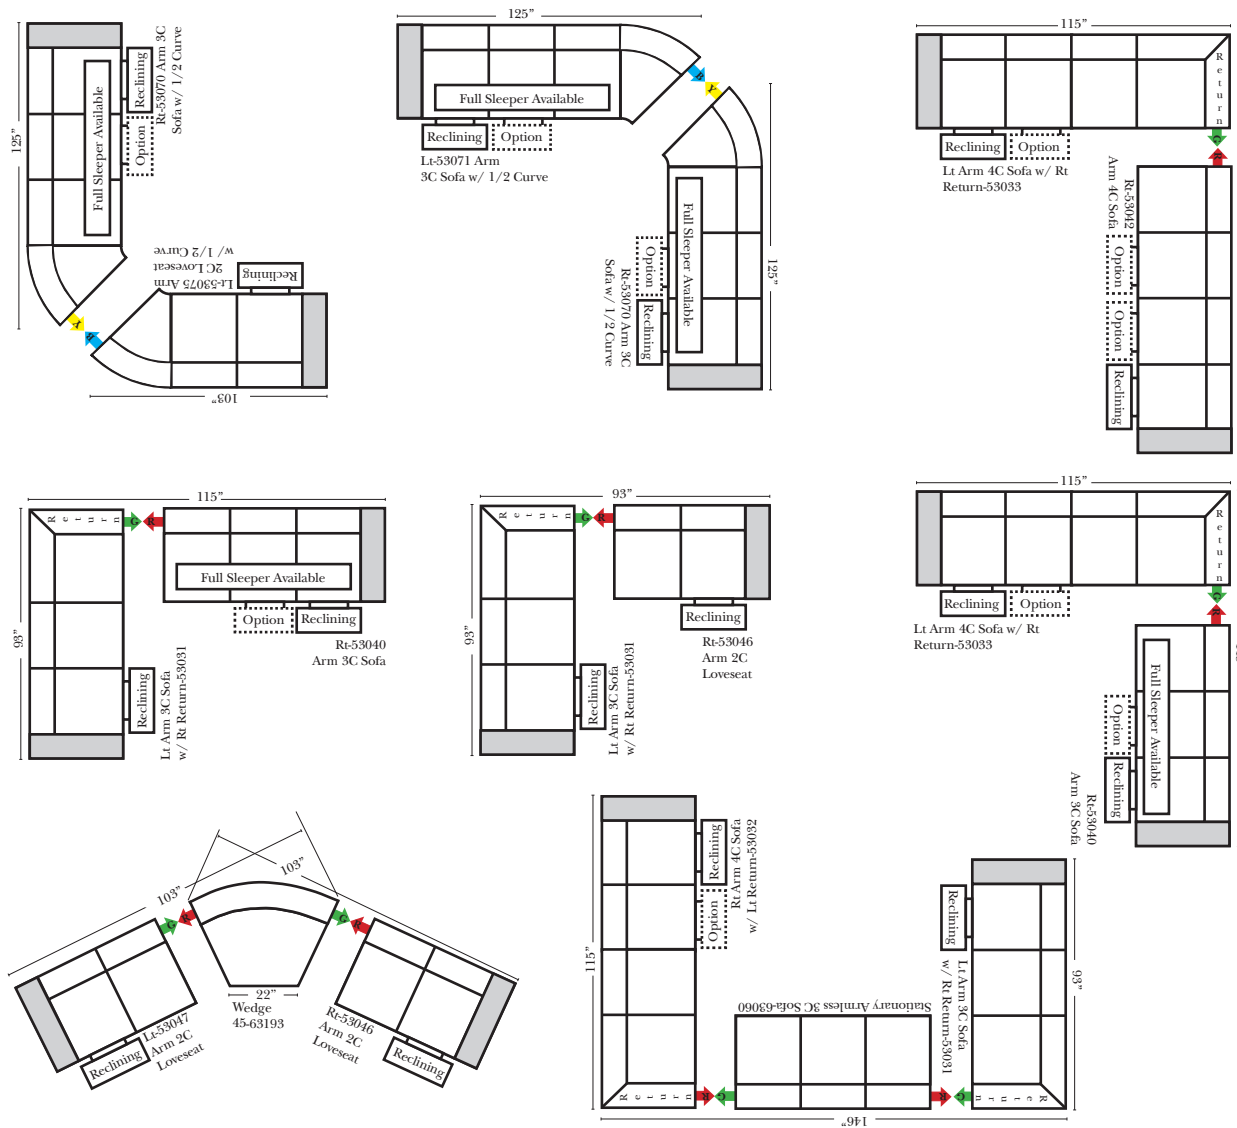

Sleeper Options: (Additional Charges Apply)

- Deluxe Mattress (Full Size Only)
- 5" Memory Foam Mattress (Full Size Only)

Note:

All Dimensions are approximate, if accuracy is crucial, please contact us for validation of the dimensions shown. However, a 1" to 2" variance can still apply due to foam and upholstery.

90 Degree / L-Shape Sectional

Put Green Arrows with Red Arrows to Create Sectional Groups → ←

Sleepers

Suggested Configurations

v.05.06.23

Sleeper Options: (Additional charges apply)
• Deluxe Innerspring Mattress: Full
• 5" Memory Foam Mattress: Full Only

23126 3C Full Sleeper

23129 Lt Arm 3C Full Sleeper

23128 Rt Arm 3C Full Sleeper

23137 Lt Arm 3C Full Sleeper w/ 1/2 Curve

23136 Rt Arm 3C Full Sleeper w/ 1/2 Curve

The Suggested Configurations below are only a sample of what the imagination can create, please enjoy creating the configuration that fits your lifestyle, using the ideas below and from the items on the other pages.