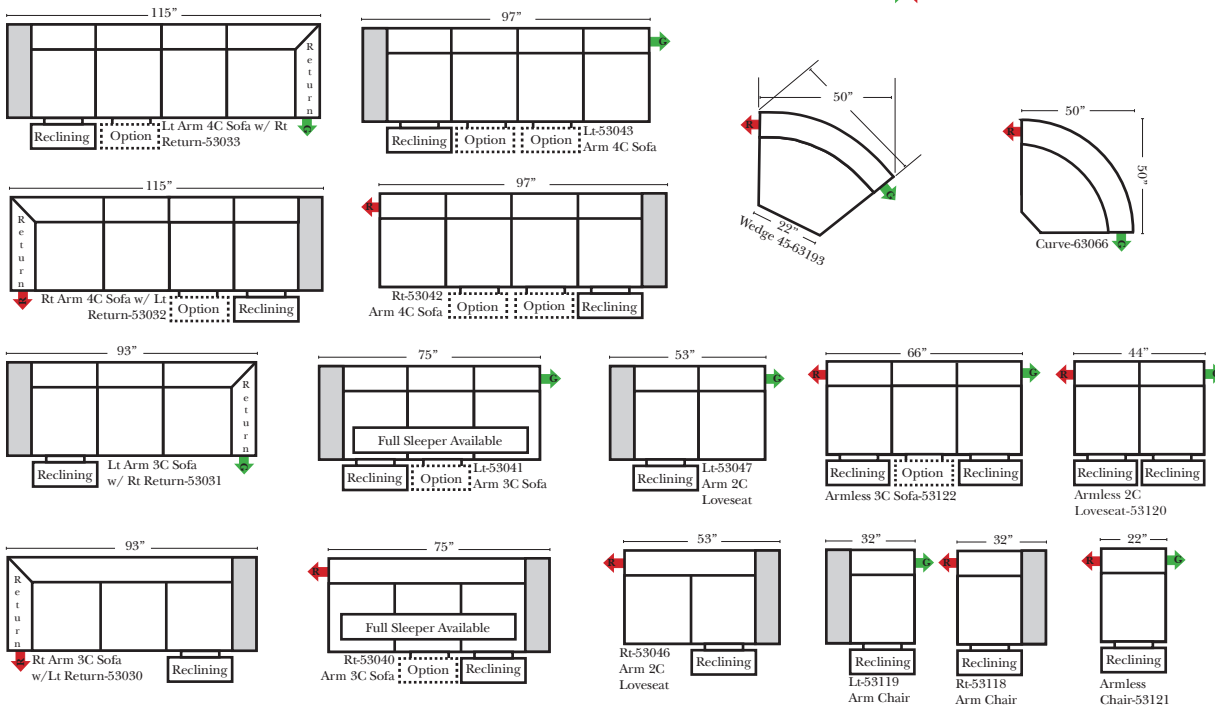

Sleeper Options: (Additional Charges Apply)

- Deluxe Mattress (Full Size Only)
- 5" Memory Foam Mattress (Full Size Only)

Note:

All Dimensions are approximate, if accuracy is crucial, please contact us for validation of the dimensions shown. However, a 1" to 2" variance can still apply due to foam and upholstery.

90 Degree / L-Shape Sectional

Put Green Arrows with Red Arrows to Create Sectional Groups → ←

Sleepers

Suggested Configurations

v.05.06.23

Sleeper Options: (Additional charges apply)
• Deluxe Innerspring Mattress: Full
• 5" Memory Foam Mattress: Full Only