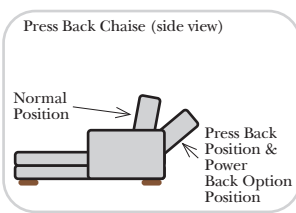

Sleeper Options: (Additional Charges Apply)

- Deluxe Mattress (Full Size Only)
- 5" Memory Foam Mattress (Full Size Only)

Note:

All Dimensions are approximate, if accuracy is crucial, please contact us for validation of the dimensions shown. However, a 1" to 2" variance can still apply due to foam and upholstery.

90 Degree / L-Shape Sectional

Put Green Arrows with Red Arrows to Create Sectional Groups → ←

Sleepers

Suggested Configurations

v.05.06.23

Sleeper Options: (Additional charges apply)
• Deluxe Innerspring Mattress: Full
• 5" Memory Foam Mattress: Full Only