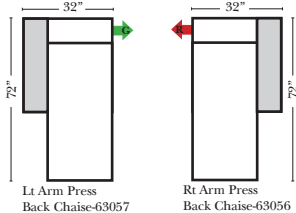

Sleeper Options: (Additional Charges Apply)

- Deluxe Mattress (Full Size Only)
- 5" Memory Foam Mattress (Full Size Only)

Note:

All Dimensions are approximate, if accuracy is crucial, please contact us for validation of the dimensions shown. However, a 1" to 2" variance can still apply due to foam and upholstery.

90 Degree / L-Shape Sectional

Put Green Arrows with Red Arrows to Create Sectional Groups → ←

Sleepers

Suggested Configurations

v.05.06.23

Sleeper Options: (Additional charges apply)
• Deluxe Innerspring Mattress: Full
• 5" Memory Foam Mattress: Full Only