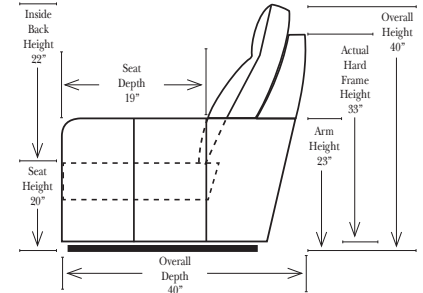

Standard

Put Green Arrows with Red Arrows to Create Sectional Groups → ←

2-Piece Curve Sectional

Put Blue Arrows with Yellow Arrows to Create Sectional Groups → ←

Conversation Sofas

Features & Options

Standard:

Sleeper Options: (Additional Charges Apply)

- Deluxe Mattress (Full Size Only)
- 5" Memory Foam Mattress (Full Size Only)

Note:

All Dimensions are approximate, if accuracy is crucial, please contact us for validation of the dimensions shown. However, a 1" to 2" variance can still apply due to foam and upholstery.