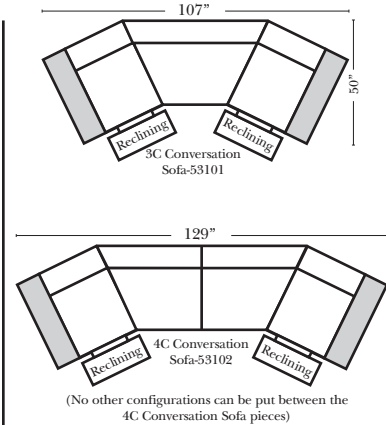

Standard

Put Green Arrows with Red Arrows to Create Sectional Groups → ←

2-Piece Curve Sectional

Put Blue Arrows with Yellow Arrows to Create Sectional Groups → ←

Conversation Sofas

Features & Options

Standard:

- Available in Top Grain Leathers only
- All Hardwood Frames
- Selected Sku's available in Stationary

Options (No Additional Charges)

- No. 33 Firm Foam

Options: (Additional Charges Apply)

- Power Recliner Mechanism
- Power Lumbar
- Center Seat Recliner (See Option Note)
- Rechargeable Battery Pack (Operates 2 Motors)
- Swivel Recliner Base (2 Arm Recliner Only)
- Swivel Glider Mechanism (2 Arm Recliner Only)
- Glider Mechanism (2 Arm Recliner Only)
- Lift Chair Dual Motor Mechanism (Lifts Person to a Standing Position), (2 Arm Recliner Only)
- Leather Upholstered Swivel Base (2 Arm Recliner Only)
- Power 180° Swivel Glider Mechanism (2 Arm Recliner Only)
- Swivel Table for Console Arms (Espresso or Walnut Wood Finish)
- **Portable Single Theater Arm (1) (Black, Hammered Antique, or Silver) Cup Holder (Leather)

Sleeper Options: (Additional Charges Apply)

- Deluxe Mattress (Full Size Only)
- 5" Memory Foam Mattress (Full Size Only)

Note:

All Dimensions are approximate, if accuracy is crucial, please contact us for validation of the dimensions shown. However, a 1" to 2" variance can still apply due to foam and upholstery.