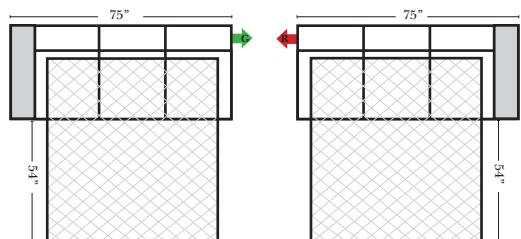

Sleeper Options: (Additional Charges Apply)

- Deluxe Mattress (Full Size Only)
- 5" Memory Foam Mattress (Full Size Only)

Note:

All Dimensions are approximate, if accuracy is crucial, please contact us for validation of the dimensions shown. However, a 1" to 2" variance can still apply due to foam and upholstery.

90 Degree / L-Shape Sectional

Put Green Arrows with Red Arrows to Create Sectional Groups → ←

Sleepers

Suggested Configurations

v.05.06.23

Sleeper Options: (Additional charges apply)
• Deluxe Innerspring Mattress: Full
• 5" Memory Foam Mattress: Full Only

23126 3C Full Sleeper

23129 Lt Arm 3C Full Sleeper

23128 Rt Arm 3C Full Sleeper

23137 Lt Arm 3C Full Sleeper w/ 1/2 Curve

23136 Rt Arm 3C Full Sleeper w/ 1/2 Curve

The Suggested Configurations below are only a sample of what the imagination can create, please enjoy creating the configuration that fits your lifestyle, using the ideas below and from the items on the other pages.