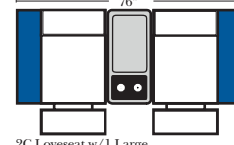

3C Sofa w/2 Small Wedge Console Arms-53141

4C Sofa w/2 Small Wedge Console Arms-53145

Armless Chair w/Small Wedge Console Arm-53127

4C Sofa w/3 Small Wedge Console Arms-53147

Home Theater Pre-Configured Large Straight & Wedge Consoles

2C Loveseat w/1 Large Straight Console Arm-53132

3C Sofa w/2 Large Straight Console Arms-53130

4C Sofa w/2 Large Straight Console Arms-53134

Armless Chair w/Large Straight Console Arm-53128

4C Sofa w/3 Large Straight Console Arms-53136