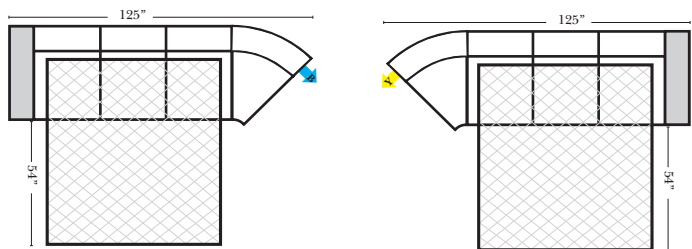

Sleeper Options: (Additional Charges Apply)

- Deluxe Mattress (Full Size Only)
- 5" Memory Foam Mattress (Full Size Only)

Note:

All Dimensions are approximate, if accuracy is crucial, please contact us for validation of the dimensions shown. However, a 1" to 2" variance can still apply due to foam and upholstery.

90 Degree / L-Shape Sectional

Put Green Arrows with Red Arrows to Create Sectional Groups → ←

Sleepers

Suggested Configurations

v.05.06.23

Sleeper Options: (Additional charges apply)
• Deluxe Innerspring Mattress: Full
• 5" Memory Foam Mattress: Full Only

23126 3C Full Sleeper

23129 Lt Arm 3C Full Sleeper

23128 Rt Arm 3C Full Sleeper

23137 Lt Arm 3C Full Sleeper w/ 1/2 Curve

23136 Rt Arm 3C Full Sleeper w/ 1/2 Curve

The Suggested Configurations below are only a sample of what the imagination can create, please enjoy creating the configuration that fits your lifestyle, using the ideas below and from the items on the other pages.