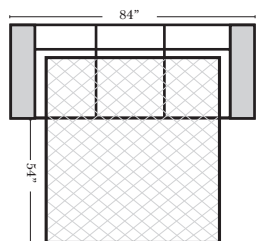

Sleeper Options: (Additional Charges Apply)

- Deluxe Mattress (Full Size Only)
- 5" Memory Foam Mattress (Full Size Only)

Note:

All Dimensions are approximate, if accuracy is crucial, please contact us for validation of the dimensions shown. However, a 1" to 2" variance can still apply due to foam and upholstery.

90 Degree / L-Shape Sectional

Put Green Arrows with Red Arrows to Create Sectional Groups → ←

Sleepers

Suggested Configurations

v.05.06.23

Sleeper Options: (Additional charges apply)
• Deluxe Innerspring Mattress: Full
• 5" Memory Foam Mattress: Full Only

23126 3C Full Sleeper

23129 Lt Arm 3C Full Sleeper

23128 Rt Arm 3C Full Sleeper

23137 Lt Arm 3C Full Sleeper w/ 1/2 Curve

23136 Rt Arm 3C Full Sleeper w/ 1/2 Curve

The Suggested Configurations below are only a sample of what the imagination can create, please enjoy creating the configuration that fits your lifestyle, using the ideas below and from the items on the other pages.