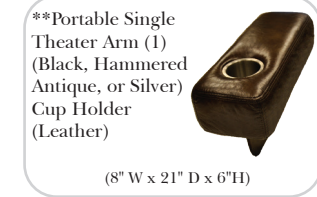

Sleeper Options: (Additional Charges Apply)

- Deluxe Mattress (Full Size Only)
- 5" Memory Foam Mattress (Full Size Only)

Note:

All Dimensions are approximate, if accuracy is crucial, please contact us for validation of the dimensions shown. However, a 1" to 2" variance can still apply due to foam and upholstery.

90 Degree / L-Shape Sectional

Put Green Arrows with Red Arrows to Create Sectional Groups → ←

Sleepers

Suggested Configurations

v.05.06.23

Sleeper Options: (Additional charges apply)
• Deluxe Innerspring Mattress: Full
• 5" Memory Foam Mattress: Full Only