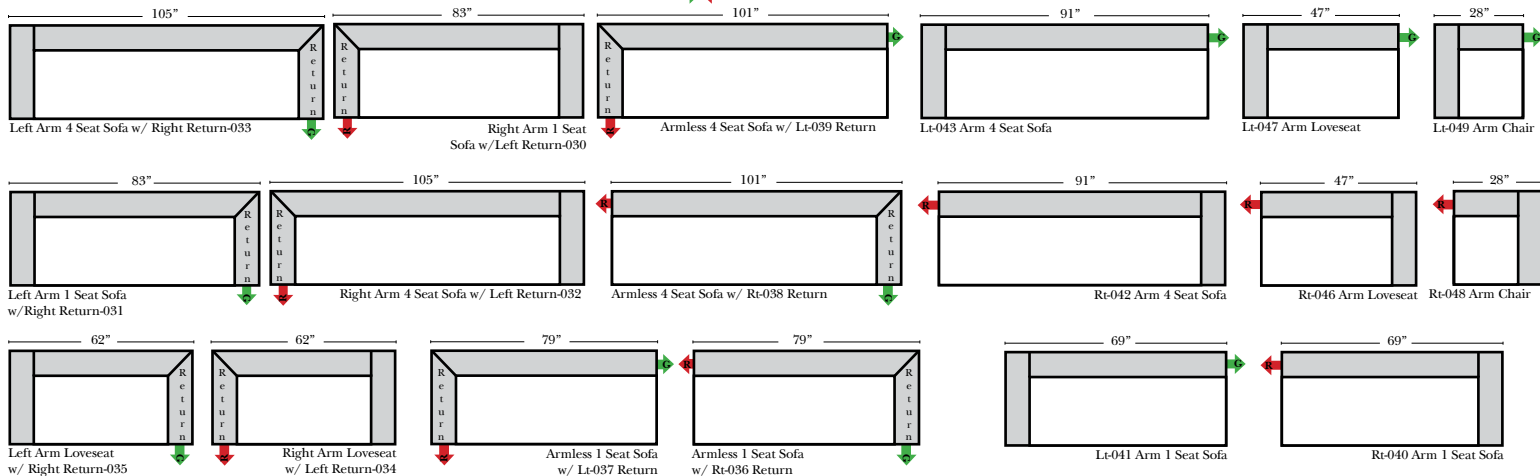

Features

- Standard:**
- Available in Full & Top Grain Leathers
 - Available in Luxury Fabrics
 - All Hardwood Frames
- Options:**
- Down Seats & Down Backs (additional Charge)
 - No. 33 Firm Foam

Sleeper Options: (No Sleepers are available for this style)

L-Shape / 90 Degree Sectional

(All 4 seat items ship as one piece if stationary, two pieces if motion installed)

Put Green Arrows with Red Arrows to Create Sectional Groups

Note:

All Dimensions are approximate, if accuracy is crucial, please contact us for validation of the dimensions shown. However, a 1" to 2" variance can still apply due to foam and upholstery.