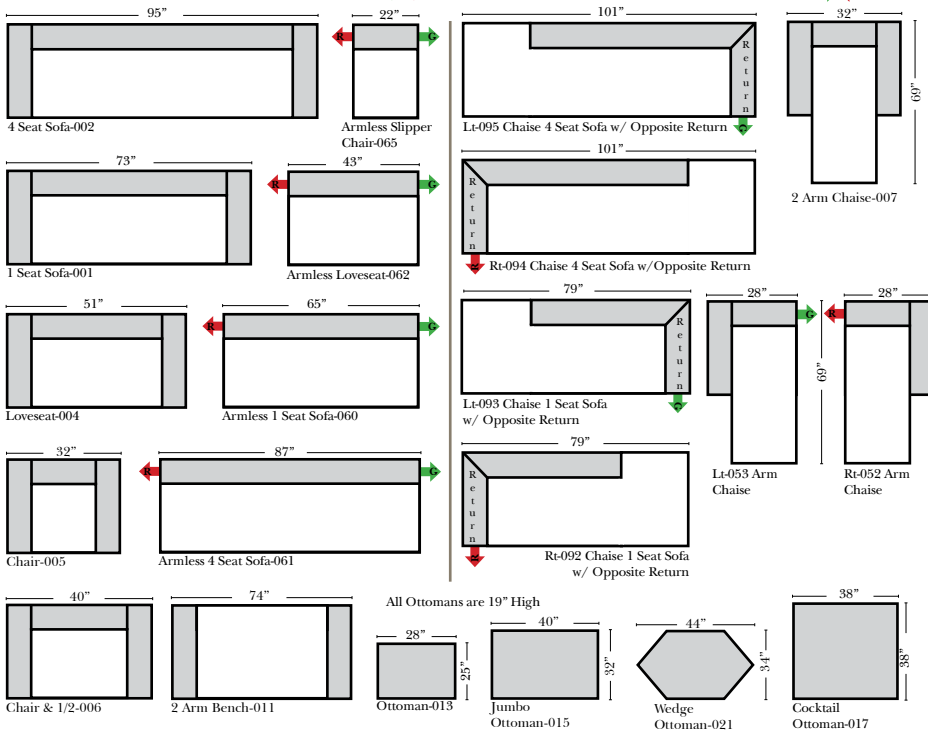

Standard, Armless & Ottomans

Chaise & Return Chaise

Put Green Arrows with Red Arrows to Create Sectional Groups

Green Arrows with Red Arrows to mix with some of the L-Shaped pieces.

Suggested Configurations

Features

- Standard:**
- Available in Full & Top Grain Leathers
 - Available in Luxury Fabrics
 - All Hardwood Frames
- Options:**
- Down Seats & Down Backs (additional Charge)
 - No. 33 Firm Foam

Sleeper Options: (No Sleepers are available for this style)

L-Shape / 90 Degree Sectional

(All 4 seat items ship as one piece if stationary, two pieces if motion installed)

Put Green Arrows with Red Arrows to Create Sectional Groups

Note:

All Dimensions are approximate, if accuracy is crucial, please contact us for validation of the dimensions shown. However, a 1" to 2" variance can still apply due to foam and upholstery.