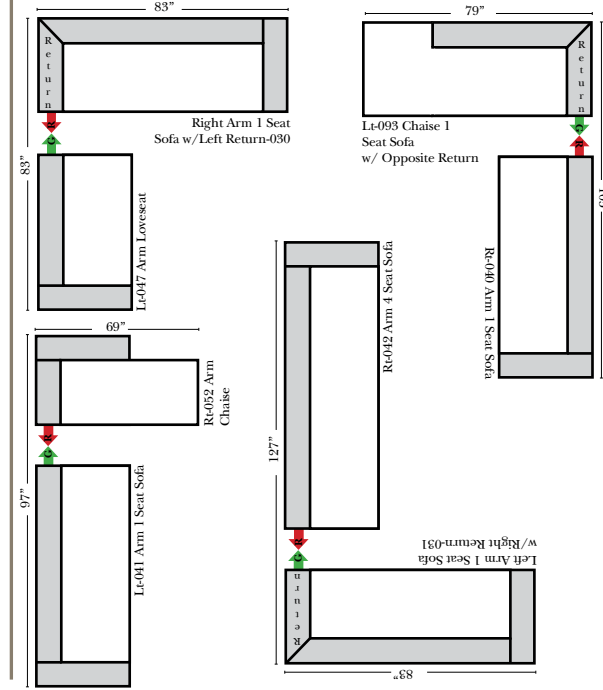

Standard, Armless & Ottomans

Chaise & Return Chaise

Put Green Arrows with Red Arrows to Create Sectional Groups

Green Arrows with Red Arrows to mix with some of the L-Shaped pieces.

Suggested Configurations

Features

- Standard:**
- Available in Full & Top Grain Leathers
 - Available in Luxury Fabrics
 - All Hardwood Frames
- Options:**
- Down Seats & Down Backs (additional Charge)
 - No. 33 Firm Foam

Sleeper Options: (No Sleepers are available for this style)

L-Shape / 90 Degree Sectional

(All 4 seat items ship as one piece if stationary, two pieces if motion installed)

Put Green Arrows with Red Arrows to Create Sectional Groups

Note:

All Dimensions are approximate, if accuracy is crucial, please contact us for validation of the dimensions shown. However, a 1" to 2" variance can still apply due to foam and upholstery.