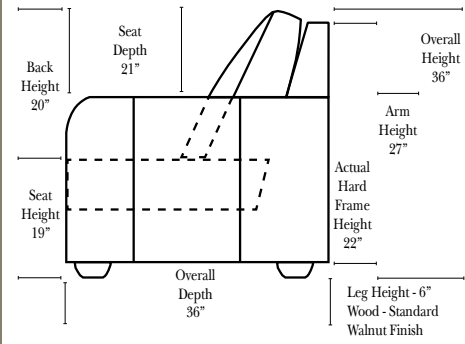

Standard, Armless & Ottomans

Chaise & Return Chaise

Put Green Arrows with Red Arrows to Create Sectional Groups

Green Arrows with Red Arrows to mix with some of the L-Shaped pieces.

Suggested Configurations

L-Shape / 90 Degree Sectional

(All 4 seat items ship as one piece if stationary, two pieces if motion installed)

Put Green Arrows with Red Arrows to Create Sectional Groups

Note:

All Dimensions are approximate, if accuracy is crucial, please contact us for validation of the dimensions shown. However, a 1" to 2" variance can still apply due to foam and upholstery.