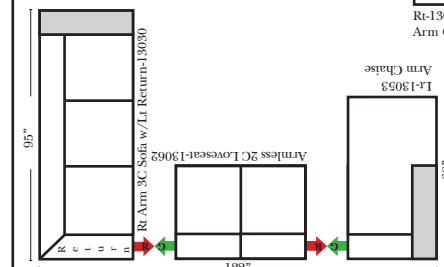

Standard, Armless & Ottomans

Put Green Arrows with Red Arrows to Create Sectional Groups

All Ottomans are 18" High

L-Shape / 90 Degree Sectional

Put Green Arrows with Red Arrows to Create Sectional Groups

The Suggested Configurations below are only a sample of what the imagination can create, please enjoy creating the configuration that fits your lifestyle, using the ideas below and from the items on the opposite page.