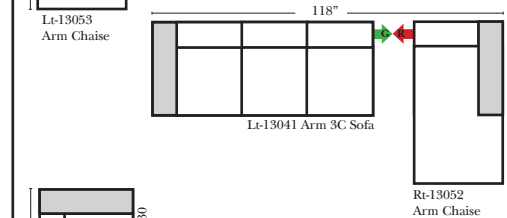

Standard, Armless & Ottomans

Put Green Arrows with Red Arrows to Create Sectional Groups

3C Sofa-13001

Armless 2C Loveseat-13062

2C Loveseat-13004

Armless 3C Sofa-13060

Chair-13005

All Ottomans are 18" High

Ottoman-20013

L-Shape / 90 Degree Sectional

Put Green Arrows with Red Arrows to Create Sectional Groups

Rt Arm 3C Sofa w/Lt Return-13030

Lt-13041 Arm 3C Sofa

Lt Arm 3C Sofa w/Rt Return-13031

Rt-13040 Arm 3C Sofa

Lt-13047 Arm 2C Loveseat

Rt-13046 Arm 2C Loveseat

The Suggested Configurations below are only a sample of what the imagination can create, please enjoy creating the configuration that fits your lifestyle, using the ideas below and from the items on the opposite page.