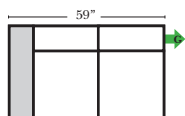

Standard, Armless & Ottomans

Put Green Arrows with Red Arrows to Create Sectional Groups

3C Sofa-13001

Armless 2C Loveseat-13062

2C Loveseat-13004

Armless 3C Sofa-13060

Chair-13005

All Ottomans are 18" High

Ottoman-20013

L-Shape / 90 Degree Sectional

Put Green Arrows with Red Arrows to Create Sectional Groups

Rt Arm 3C Sofa w/Lt Return-13030

Lt-13041 Arm 3C Sofa

Lt Arm 3C Sofa w/Rt Return-13031

Rt-13040 Arm 3C Sofa