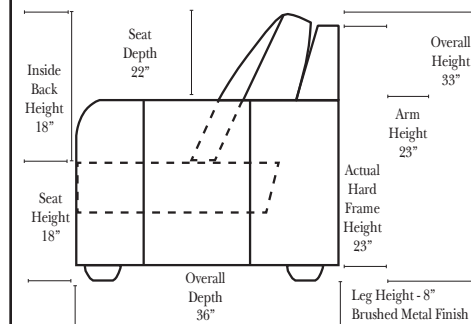

Suggested Configurations

Specifications & Options

Standard:

- Available in Full & Top Grain Leathers
- Available in Luxury Fabrics
- All Hardwood Frames
- Leg Finish - Brushed Metal

Options Available with No Additional Charge:

- No. 33 Firm Foam

Options that have Additional Charges:

- Add Down Seats & Backs