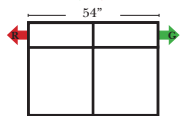

Standard, Armless & Ottomans

Put Green Arrows with Red Arrows to Create Sectional Groups

3C Sofa-13001

Armless 2C Loveseat-13062

2C Loveseat-13004

Armless 3C Sofa-13060

Chair-13005

All Ottomans are 18" High

Ottoman-20013

L-Shape / 90 Degree Sectional

Put Green Arrows with Red Arrows to Create Sectional Groups

Rt Arm 3C Sofa w/Lt Return-13030

Lt-13041 Arm 3C Sofa

Lt Arm 3C Sofa w/Rt Return-13031

Rt-13040 Arm 3C Sofa