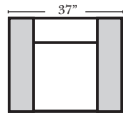

Standard, Armless & Ottomans

Put Green Arrows with Red Arrows to Create Sectional Groups

3C Sofa-13001

Armless 2C Loveseat-13062

2C Loveseat-13004

Armless 3C Sofa-13060

Chair-13005

All Ottomans are 18" High

Ottoman-20013

L-Shape / 90 Degree Sectional

Put Green Arrows with Red Arrows to Create Sectional Groups

Rt Arm 3C Sofa w/Lt Return-13030

Lt-13041 Arm 3C Sofa

Lt Arm 3C Sofa w/Rt Return-13031

Rt-13040 Arm 3C Sofa