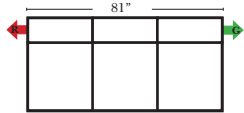

Standard, Armless & Ottomans

Put Green Arrows with Red Arrows to Create Sectional Groups

3C Sofa-13001

Armless 2C Loveseat-13062

2C Loveseat-13004

Armless 3C Sofa-13060

Chair-13005

All Ottomans are 18" High

Ottoman-20013

L-Shape / 90 Degree Sectional

Put Green Arrows with Red Arrows to Create Sectional Groups

Rt Arm 3C Sofa w/Lt Return-13030

Lt-13041 Arm 3C Sofa

Lt Arm 3C Sofa w/Rt Return-13031

Rt-13040 Arm 3C Sofa