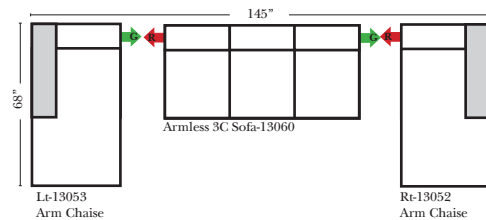

Standard, Armless & Ottomans

Put Green Arrows with Red Arrows to Create Sectional Groups

3C Sofa-13001

Armless 2C Loveseat-13062

2C Loveseat-13004

Armless 3C Sofa-13060

Chair-13005

All Ottomans are 18" High

Ottoman-20013

L-Shape / 90 Degree Sectional

Put Green Arrows with Red Arrows to Create Sectional Groups

Rt Arm 3C Sofa w/Lt Return-13030

Lt-13041 Arm 3C Sofa

Lt Arm 3C Sofa w/Rt Return-13031

Rt-13040 Arm 3C Sofa

Lt-13047 Arm 2C Loveseat

Rt-13046 Arm 2C Loveseat

The Suggested Configurations below are only a sample of what the imagination can create, please enjoy creating the configuration that fits your lifestyle, using the ideas below and from the items on the opposite page.