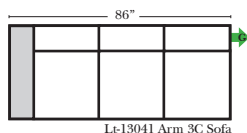

Standard, Armless & Ottomans

Put Green Arrows with Red Arrows to Create Sectional Groups

3C Sofa-13001

Armless 2C Loveseat-13062

2C Loveseat-13004

Armless 3C Sofa-13060

Chair-13005

All Ottomans are 18" High

Ottoman-20013

L-Shape / 90 Degree Sectional

Put Green Arrows with Red Arrows to Create Sectional Groups

Rt Arm 3C Sofa w/Lt Return-13030

Lt-13041 Arm 3C Sofa

Lt Arm 3C Sofa w/Rt Return-13031

Rt-13040 Arm 3C Sofa