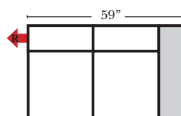

Rt-13040 Arm 3C Sofa

Rt-13046 Arm 2C Loveseat

The Suggested Configurations below are only a sample of what the imagination can create, please enjoy creating the configuration that fits your lifestyle, using the ideas below and from the items on the opposite page.