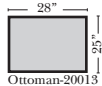

Standard, Armless & Ottomans

Put Green Arrows with Red Arrows to Create Sectional Groups

3C Sofa-13001

Armless 2C Loveseat-13062

2C Loveseat-13004

Armless 3C Sofa-13060

Chair-13005

All Ottomans are 18" High

Ottoman-20013

L-Shape / 90 Degree Sectional

Put Green Arrows with Red Arrows to Create Sectional Groups

Rt Arm 3C Sofa w/Lt Return-13030

Lt-13041 Arm 3C Sofa

Lt Arm 3C Sofa w/Rt Return-13031

Rt-13040 Arm 3C Sofa