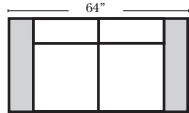

Standard, Armless & Ottomans

Put Green Arrows with Red Arrows to Create Sectional Groups

3C Sofa-13001

Armless 2C Loveseat-13062

2C Loveseat-13004

Armless 3C Sofa-13060

Chair-13005

All Ottomans are 18" High

Ottoman-20013

L-Shape / 90 Degree Sectional

Put Green Arrows with Red Arrows to Create Sectional Groups

Rt Arm 3C Sofa w/Lt Return-13030

Lt-13041 Arm 3C Sofa

Lt Arm 3C Sofa w/Rt Return-13031

Rt-13040 Arm 3C Sofa