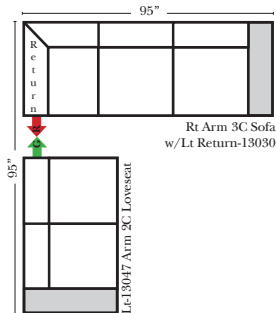

Standard, Armless & Ottomans

Put Green Arrows with Red Arrows to Create Sectional Groups

All Ottomans are 18" High

L-Shape / 90 Degree Sectional

Put Green Arrows with Red Arrows to Create Sectional Groups

The Suggested Configurations below are only a sample of what the imagination can create, please enjoy creating the configuration that fits your lifestyle, using the ideas below and from the items on the opposite page.