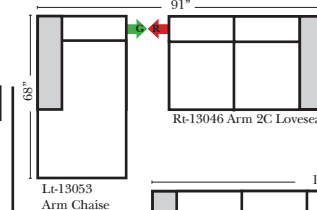

Ottoman-20013

L-Shape / 90 Degree Sectional

Put Green Arrows with Red Arrows to Create Sectional Groups

Rt Arm 3C Sofa w/Lt Return-13030

Lt-13041 Arm 3C Sofa

Lt Arm 3C Sofa w/Rt Return-13031

Rt-13040 Arm 3C Sofa

Lt-13047 Arm 2C Loveseat

Rt-13046 Arm 2C Loveseat

The Suggested Configurations below are only a sample of what the imagination can create, please enjoy creating the configuration that fits your lifestyle, using the ideas below and from the items on the opposite page.