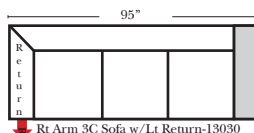

Standard, Armless & Ottomans

Put Green Arrows with Red Arrows to Create Sectional Groups

3C Sofa-13001

Armless 2C Loveseat-13062

2C Loveseat-13004

Armless 3C Sofa-13060

Chair-13005

All Ottomans are 18" High

Ottoman-20013

L-Shape / 90 Degree Sectional

Put Green Arrows with Red Arrows to Create Sectional Groups

Rt Arm 3C Sofa w/Lt Return-13030

Lt-13041 Arm 3C Sofa

Lt Arm 3C Sofa w/Rt Return-13031

Rt-13040 Arm 3C Sofa