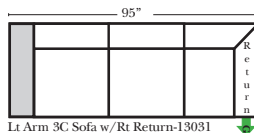

Standard, Armless & Ottomans

Put Green Arrows with Red Arrows to Create Sectional Groups

3C Sofa-13001

Armless 2C Loveseat-13062

2C Loveseat-13004

Armless 3C Sofa-13060

Chair-13005

All Ottomans are 18" High

Ottoman-20013

L-Shape / 90 Degree Sectional

Put Green Arrows with Red Arrows to Create Sectional Groups

Rt Arm 3C Sofa w/Lt Return-13030

Lt-13041 Arm 3C Sofa

Lt Arm 3C Sofa w/Rt Return-13031

Rt-13040 Arm 3C Sofa