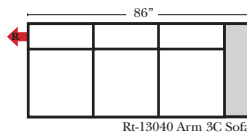

Standard, Armless & Ottomans

Put Green Arrows with Red Arrows to Create Sectional Groups

3C Sofa-13001

Armless 2C Loveseat-13062

2C Loveseat-13004

Armless 3C Sofa-13060

Chair-13005

All Ottomans are 18" High

Ottoman-20013

L-Shape / 90 Degree Sectional

Put Green Arrows with Red Arrows to Create Sectional Groups

Rt Arm 3C Sofa w/Lt Return-13030

Lt-13041 Arm 3C Sofa

Lt Arm 3C Sofa w/Rt Return-13031

Rt-13040 Arm 3C Sofa