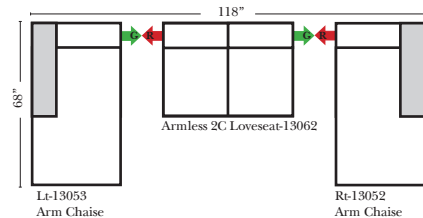

Standard, Armless & Ottomans

Put Green Arrows with Red Arrows to Create Sectional Groups

3C Sofa-13001

Armless 2C Loveseat-13062

2C Loveseat-13004

Armless 3C Sofa-13060

Chair-13005

All Ottomans are 18" High

Ottoman-20013

L-Shape / 90 Degree Sectional

Put Green Arrows with Red Arrows to Create Sectional Groups

Rt Arm 3C Sofa w/Lt Return-13030

Lt-13041 Arm 3C Sofa

Lt Arm 3C Sofa w/Rt Return-13031

Rt-13040 Arm 3C Sofa

Lt-13047 Arm 2C Loveseat

Rt-13046 Arm 2C Loveseat

The Suggested Configurations below are only a sample of what the imagination can create, please enjoy creating the configuration that fits your lifestyle, using the ideas below and from the items on the opposite page.