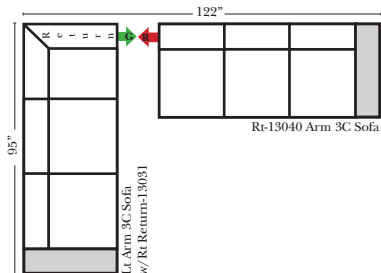

Standard, Armless & Ottomans

Put Green Arrows with Red Arrows to Create Sectional Groups

All Ottomans are 18" High

L-Shape / 90 Degree Sectional

Put Green Arrows with Red Arrows to Create Sectional Groups

The Suggested Configurations below are only a sample of what the imagination can create, please enjoy creating the configuration that fits your lifestyle, using the ideas below and from the items on the opposite page.