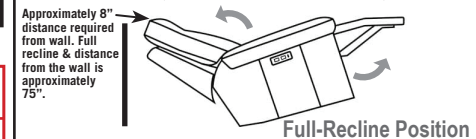

Jett = 8 Arm Choices

Power Seats and Power Headrests - Standard

Standard / Armless

2-Piece Curve Sectionals

Dimensions on these pages are for the 624, 627, 628, & 629
622, 626-Subtract 2" per arm
623, & 625 Subtract 1" per arm

L-Shape Sectionals

- Sleeper Options: (Additional Charges Apply)**
- Deluxe Mattress (Full Size Only)
 - 5" Memory Foam Mattress (Full Size Only)

Note:
All Dimensions are approximate, if accuracy is crucial, please contact us for validation of the dimensions shown. However, a 1" to 2" variance can still apply due to foam and upholstery.