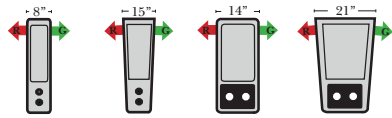

Power Seats and Power Headrests - Standard

v.05.10.23

Home Theater Components

Small Straight-63118 Console Arm
Small Wedge-63119 Console Arm
Large Straight-63116 Console Arm
Large Wedge-63117 Console Arm

Large console arm wood finish is standard as Espresso, available in Walnut - Small console is upholstered.