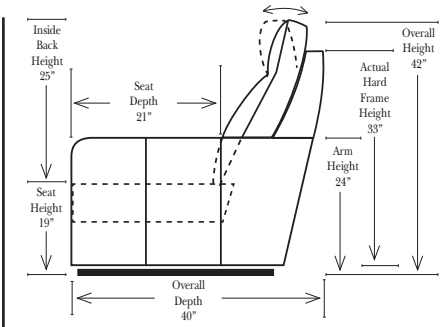

Jett = 8 Arm Choices

Power Seats and Power Headrests - Standard

Standard / Armless

2-Piece Curve Sectionals

Dimensions on these pages are for the 624, 627, 628, & 629
 622, 626-Subtract 2" per arm
 623, & 625 Subtract 1" per arm

L-Shape Sectionals

- Sleeper Options: (Additional Charges Apply)**
- Deluxe Mattress (Full Size Only)
 - 5" Memory Foam Mattress (Full Size Only)

Note:
 All Dimensions are approximate, if accuracy is crucial, please contact us for validation of the dimensions shown. However, a 1" to 2" variance can still apply due to foam and upholstery.