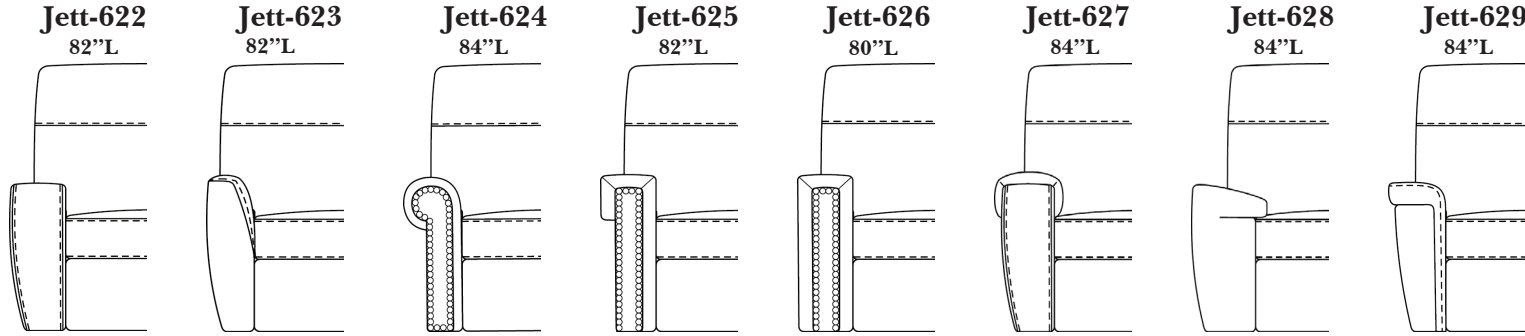

Jett = 8 Arm Choices

Power Seats and Power Headrests - Standard

Standard / Armless

2-Piece Curve Sectionals

Dimensions on these pages are for the 624, 627, 628, & 629
622, 626-Subtract 2" per arm
623, & 625 Subtract 1" per arm

Feature & Options

- Standard:**
- Available in Top Grain Leathers only
 - All Hardwood Frames
 - Selected Sku's available in Stationary
- Options (No Additional Charges)**
- No. 33 Firm Foam
- Options: (Additional Charges Apply)**
- Power Lumbar
 - Center Seat Recliner (Standard with Power Seats & Power Tilt Headrest) See Option Note
 - Rechargeable Battery Pack (Operates 2 Motors)
 - Swivel Table for Console Arms (Espresso or Walnut Wood Finish)
 - Portable Single Theater Arm (1) (Black, Hammered Antique, or Silver) Cup Holder

L-Shape Sectionals

- Sleeper Options: (Additional Charges Apply)**
- Deluxe Mattress (Full Size Only)
 - 5" Memory Foam Mattress (Full Size Only)

Note:
All Dimensions are approximate, if accuracy is crucial, please contact us for validation of the dimensions shown. However, a 1" to 2" variance can still apply due to foam and upholstery.