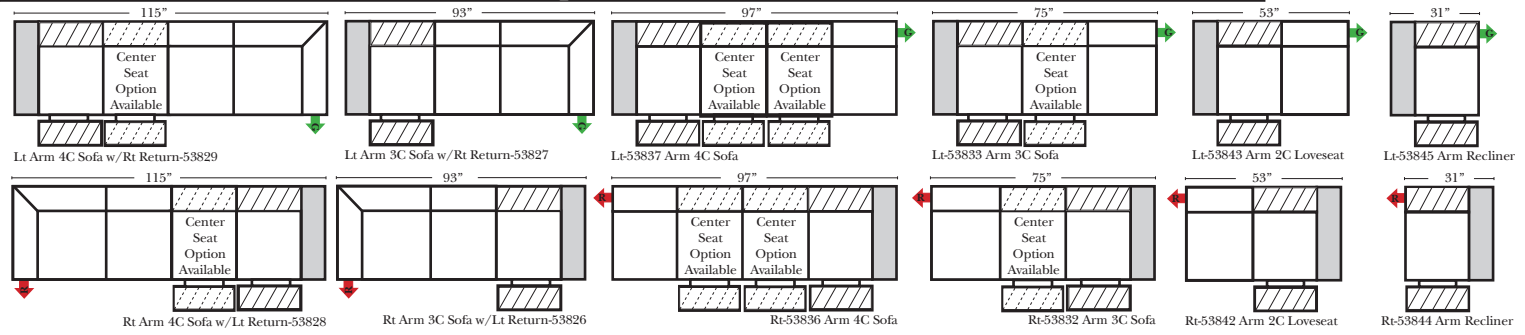

Jett = 8 Arm Choices

Power Seats and Power Headrests - Standard

Standard / Armless

2-Piece Curve Sectionals

Dimensions on these pages are for the 624, 627, 628, & 629
 622, 626-Subtract 2" per arm
 623, & 625 Subtract 1" per arm

Feature & Options

- Standard:**
- Available in Top Grain Leathers only
 - All Hardwood Frames
 - Selected Sku's available in Stationary
- Options (No Additional Charges)**
- No. 33 Firm Foam
- Options: (Additional Charges Apply)**
- Power Lumbar
 - Center Seat Recliner (Standard with Power Seats & Power Tilt Headrest) **See Option Note**
 - Rechargeable Battery Pack (Operates 2 Motors)
 - Swivel Table for Console Arms (Espresso or Walnut Wood Finish)
 - Portable Single Theater Arm (1) (Black, Hammered Antique, or Silver) Cup Holder

L-Shape Sectionals

- Sleeper Options: (Additional Charges Apply)**
- Deluxe Mattress (Full Size Only)
 - 5" Memory Foam Mattress (Full Size Only)

Note:
 All Dimensions are approximate, if accuracy is crucial, please contact us for validation of the dimensions shown. However, a 1" to 2" variance can still apply due to foam and upholstery.