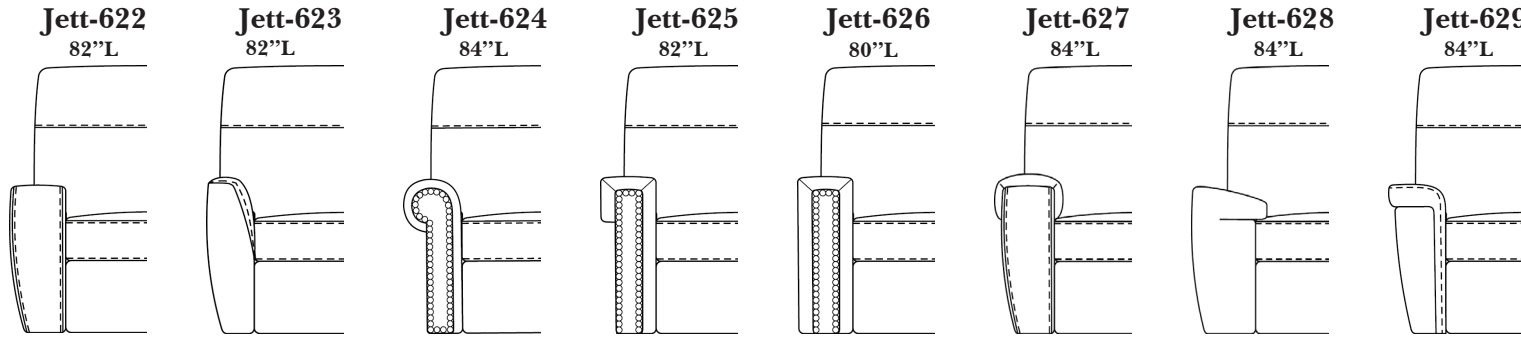

Jett = 8 Arm Choices

Power Seats and Power Headrests - Standard

Standard / Armless

2-Piece Curve Sectionals

Dimensions on these pages are for the 624, 627, 628, & 629
 622, 626-Subtract 2" per arm
 623, & 625 Subtract 1" per arm

Feature & Options

- Standard:**
- Available in Top Grain Leathers only
 - All Hardwood Frames
 - Selected Sku's available in Stationary
- Options (No Additional Charges)**
- No. 33 Firm Foam
- Options: (Additional Charges Apply)**
- Power Lumbar
 - Center Seat Recliner (Standard with Power Seats & Power Tilt Headrest) **See Option Note**
 - Rechargeable Battery Pack (Operates 2 Motors)
 - Swivel Table for Console Arms (Espresso or Walnut Wood Finish)
 - Portable Single Theater Arm (1) (Black, Hammered Antique, or Silver) Cup Holder

L-Shape Sectionals

- Sleeper Options: (Additional Charges Apply)**
- Deluxe Mattress (Full Size Only)
 - 5" Memory Foam Mattress (Full Size Only)

Note:
 All Dimensions are approximate, if accuracy is crucial, please contact us for validation of the dimensions shown. However, a 1" to 2" variance can still apply due to foam and upholstery.

**Portable Single Theater Arm (1) (Black, Hammered Antique, or Silver) Cup Holder (Fabric or Leather) (Used with 24" Style)

(8" W x 21" D x 6"H)

Home Theater