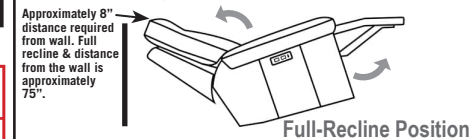

Jett = 8 Arm Choices

Power Seats and Power Headrests - Standard

Standard / Armless

2-Piece Curve Sectionals

Dimensions on these pages are for the 624, 627, 628, & 629
 622, 626-Subtract 2" per arm
 623, & 625 Subtract 1" per arm

L-Shape Sectionals

- Sleeper Options: (Additional Charges Apply)**
- Deluxe Mattress (Full Size Only)
 - 5" Memory Foam Mattress (Full Size Only)

Note:
 All Dimensions are approximate, if accuracy is crucial, please contact us for validation of the dimensions shown. However, a 1" to 2" variance can still apply due to foam and upholstery.