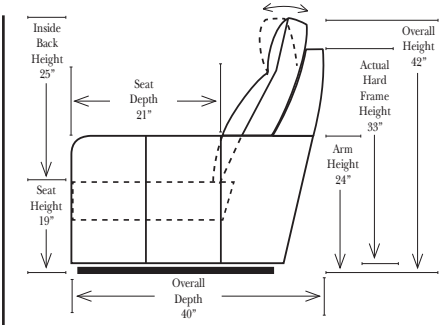

Jett = 8 Arm Choices

Power Seats and Power Headrests - Standard

Standard / Armless

2-Piece Curve Sectionals

Dimensions on these pages are for the 624, 627, 628, & 629
622, 626-Subtract 2" per arm
623, & 625 Subtract 1" per arm

L-Shape Sectionals

- Sleeper Options: (Additional Charges Apply)**
- Deluxe Mattress (Full Size Only)
 - 5" Memory Foam Mattress (Full Size Only)

Note:
All Dimensions are approximate, if accuracy is crucial, please contact us for validation of the dimensions shown. However, a 1" to 2" variance can still apply due to foam and upholstery.