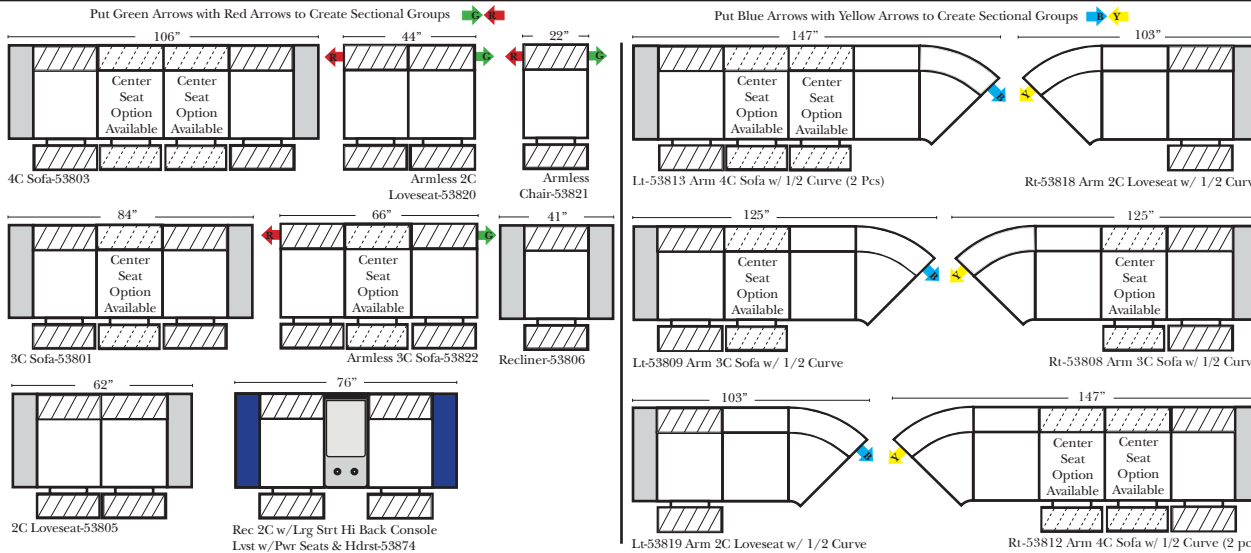

Jett = 8 Arm Choices

Power Seats and Power Headrests - Standard

Standard / Armless

2-Piece Curve Sectionals

Dimensions on these pages are for the 624, 627, 628, & 629
 622, 626-Subtract 2" per arm
 623, & 625 Subtract 1" per arm

Feature & Options

- Standard:**
- Available in Top Grain Leathers only
 - All Hardwood Frames
 - Selected Sku's available in Stationary
- Options (No Additional Charges)**
- No. 33 Firm Foam
- Options: (Additional Charges Apply)**
- Power Lumbar
 - Center Seat Recliner (Standard with Power Seats & Power Tilt Headrest) **See Option Note**
 - Rechargeable Battery Pack (Operates 2 Motors)
 - Swivel Table for Console Arms (Espresso or Walnut Wood Finish)
 - Portable Single Theater Arm (1) (Black, Hammered Antique, or Silver) Cup Holder

L-Shape Sectionals

- Sleeper Options: (Additional Charges Apply)**
- Deluxe Mattress (Full Size Only)
 - 5" Memory Foam Mattress (Full Size Only)

Note:
 All Dimensions are approximate, if accuracy is crucial, please contact us for validation of the dimensions shown. However, a 1" to 2" variance can still apply due to foam and upholstery.

**Portable Single Theater Arm (1) (Black, Hammered Antique, or Silver) Cup Holder (Fabric or Leather) (Used with 24" Style)

(8" W x 21" D x 6"H)

Home Theater