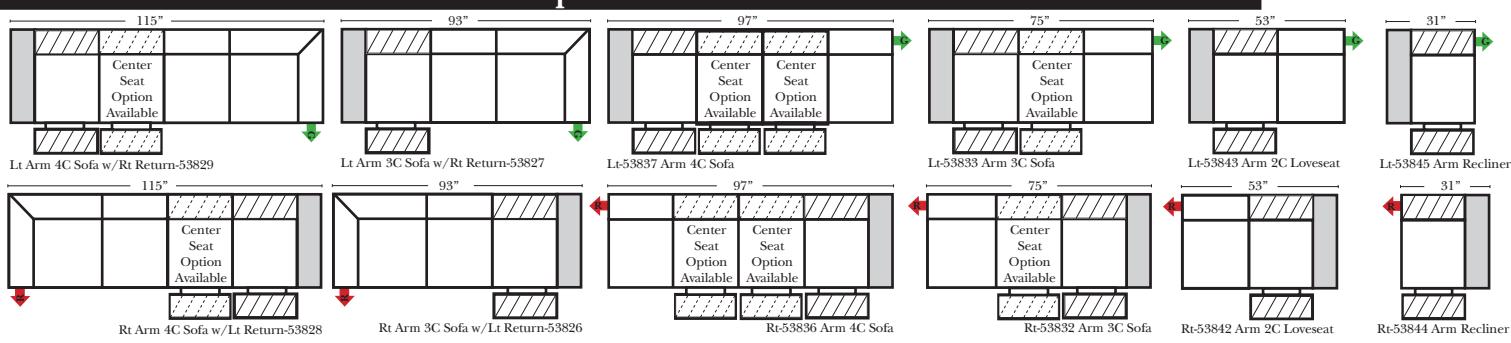

Jett = 8 Arm Choices

Power Seats and Power Headrests - Standard

Standard / Armless

2-Piece Curve Sectionals

Dimensions on these pages are for the 624, 627, 628, & 629
622, 626-Subtract 2" per arm
623, & 625 Subtract 1" per arm

Feature & Options

- Standard:**
- Available in Top Grain Leathers only
 - All Hardwood Frames
 - Selected Sku's available in Stationary
- Options (No Additional Charges)**
- No. 33 Firm Foam
- Options: (Additional Charges Apply)**
- Power Lumbar
 - Center Seat Recliner (Standard with Power Seats & Power Tilt Headrest) See Option Note
 - Rechargeable Battery Pack (Operates 2 Motors)
 - Swivel Table for Console Arms (Espresso or Walnut Wood Finish)
 - Portable Single Theater Arm (1) (Black, Hammered Antique, or Silver) Cup Holder

L-Shape Sectionals

- Sleeper Options: (Additional Charges Apply)**
- Deluxe Mattress (Full Size Only)
 - 5" Memory Foam Mattress (Full Size Only)

Note:
All Dimensions are approximate, if accuracy is crucial, please contact us for validation of the dimensions shown. However, a 1" to 2" variance can still apply due to foam and upholstery.