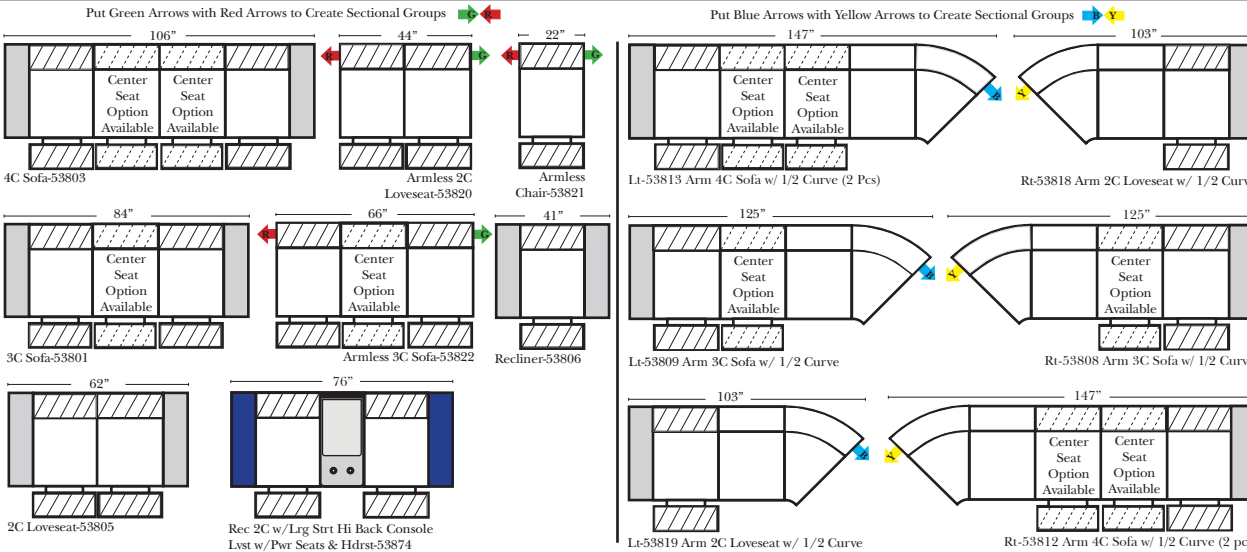

Jett = 8 Arm Choices

Power Seats and Power Headrests - Standard

Standard / Armless

2-Piece Curve Sectionals

Dimensions on these pages are for the 624, 627, 628, & 629
622, 626-Subtract 2" per arm
623, & 625 Subtract 1" per arm

Feature & Options

- Standard:**
- Available in Top Grain Leathers only
 - All Hardwood Frames
 - Selected Sku's available in Stationary
- Options (No Additional Charges)**
- No. 33 Firm Foam
- Options: (Additional Charges Apply)**
- Power Lumbar
 - Center Seat Recliner (Standard with Power Seats & Power Tilt Headrest) See Option Note
 - Rechargeable Battery Pack (Operates 2 Motors)
 - Swivel Table for Console Arms (Espresso or Walnut Wood Finish)
 - Portable Single Theater Arm (1) (Black, Hammered Antique, or Silver) Cup Holder

L-Shape Sectionals

- Sleeper Options: (Additional Charges Apply)**
- Deluxe Mattress (Full Size Only)
 - 5" Memory Foam Mattress (Full Size Only)

Note:
All Dimensions are approximate, if accuracy is crucial, please contact us for validation of the dimensions shown. However, a 1" to 2" variance can still apply due to foam and upholstery.