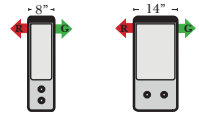

Small Straight-63120ss Console Arm
Large Straight-63122ls Console Arm

High Back Console Arms - Not Available on Pre-Configured Home Theater Seating

**Portable Single Theater Arm (1) (Black, Hammered Antique, or Silver) Cup Holder (Fabric or Leather) (Used with 24" Style)