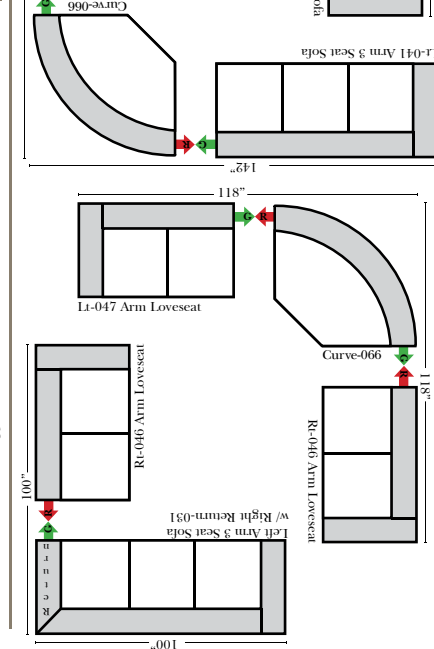

**Sleeper Options :** (All the below options are at additional charges)

- Queen Sleeper available w/Standard Mattress
- Twin Sleeper available w/Standard Mattress
- Deluxe Innerspring Mattress: Queen / Twin
- Air Dream Coil Mattress: Queen Only - (No Twin)
- Hideaway Air Mattress: Queen Only (Shipped in a Separate Box)

**L-Shape / 90 Degree Sectional**

**Conversation Sofas**

**Note:**

All Dimensions are approximate, if accuracy is crucial, please contact us for validation of the dimensions shown. However, a 1" to 2" variance can still apply due to foam and upholstery.