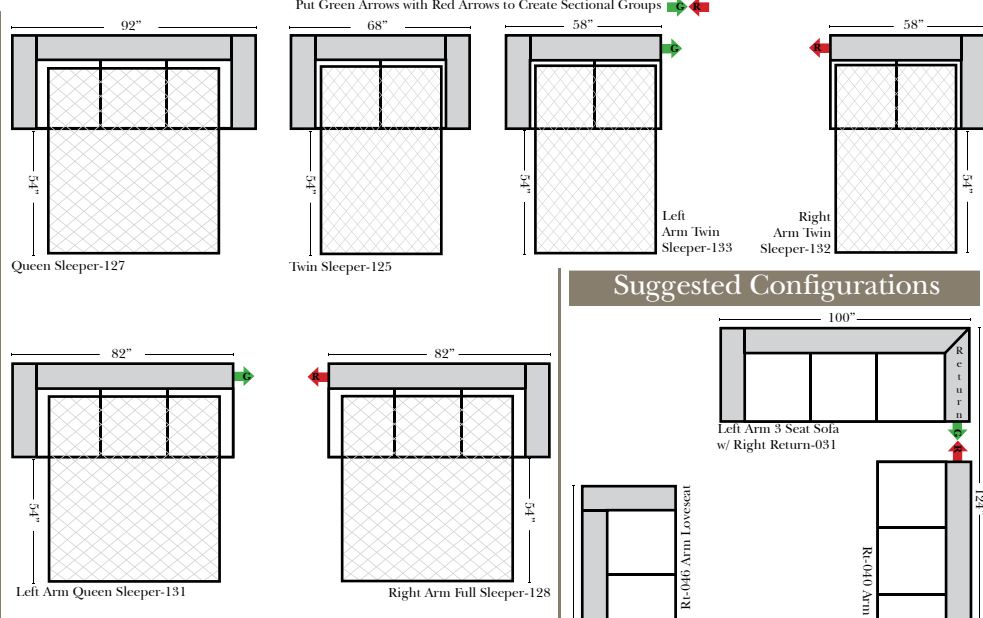

**Standard & Armless** (All 4 seat items ship as one piece if stationary, two pieces if motion installed)

**Ottomans & 2 Piece Curve Sectional**

v.11.04.12

**Specifications & Options**

- Standard:**
- Available in Full & Top Grain Leathers
  - Available in Luxury Fabrics
  - All Hardwood Frames
  - Nail Heads - Large & Medium Brass
  - Welting
  - Leg Color - Walnut

**Options Available with No Additional Charge:**

- Change Leg Color to: Cherry, Chocolate, Espresso, Honey Oak, & Shadow
- No. 33 Firm Foam

**Options that have Additional Charges:**

- Add Down Seats & Backs

**Sleeper Options :** (All the below options are at additional charges)

- Queen Sleeper available w/Standard Mattress
- Twin Sleeper available w/Standard Mattress
- Deluxe Innerspring Mattress: Queen / Twin
- Air Dream Coil Mattress: Queen Only - (No Twin)
- Hideaway Air Mattress: Queen Only (Shipped in a Separate Box)

**L-Shape / 90 Degree Sectional**

**Conversation Sofas**

**Note:**

All Dimensions are approximate, if accuracy is crucial, please contact us for validation of the dimensions shown. However, a 1" to 2" variance can still apply due to foam and upholstery.