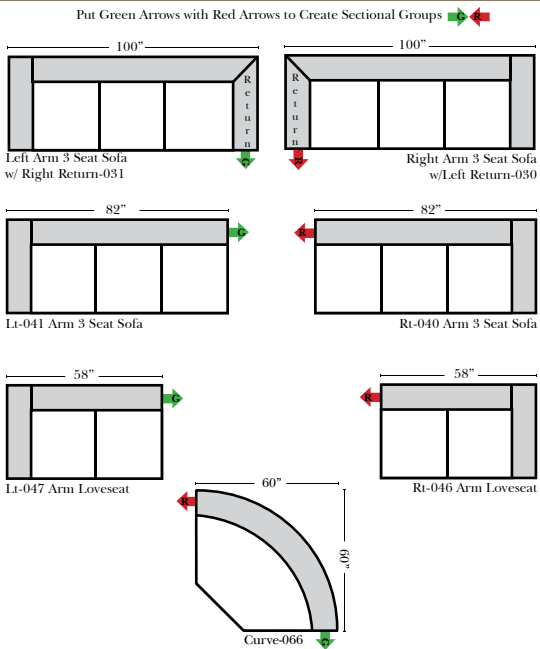

**Sleeper Options :** (All the below options are at additional charges)

- Queen Sleeper available w/Standard Mattress
- Twin Sleeper available w/Standard Mattress
- Deluxe Innerspring Mattress: Queen / Twin
- Air Dream Coil Mattress: Queen Only - (No Twin)
- Hideaway Air Mattress: Queen Only (Shipped in a Separate Box)

**L-Shape / 90 Degree Sectional**

**Conversation Sofas**

**Note:**

All Dimensions are approximate, if accuracy is crucial, please contact us for validation of the dimensions shown. However, a 1" to 2" variance can still apply due to foam and upholstery.