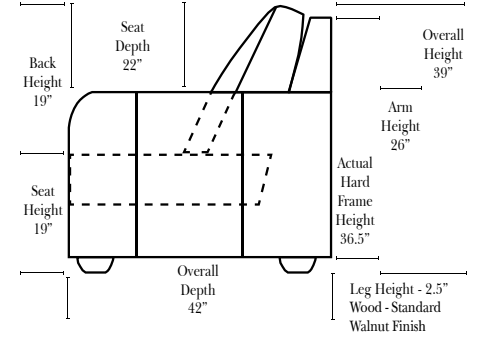

**Standard & Armless** (All 4 seat items ship as one piece if stationary, two pieces if motion installed)

**Ottomans & 2 Piece Curve Sectional**

v.11.04.12

**Specifications & Options**

- Standard:**
- Available in Full & Top Grain Leathers
  - Available in Luxury Fabrics
  - All Hardwood Frames
  - Nail Heads - Large & Medium Brass
  - Welting
  - Leg Color - Walnut

**L-Shape / 90 Degree Sectional**

**Conversation Sofas**

**Note:**

All Dimensions are approximate, if accuracy is crucial, please contact us for validation of the dimensions shown. However, a 1" to 2" variance can still apply due to foam and upholstery.