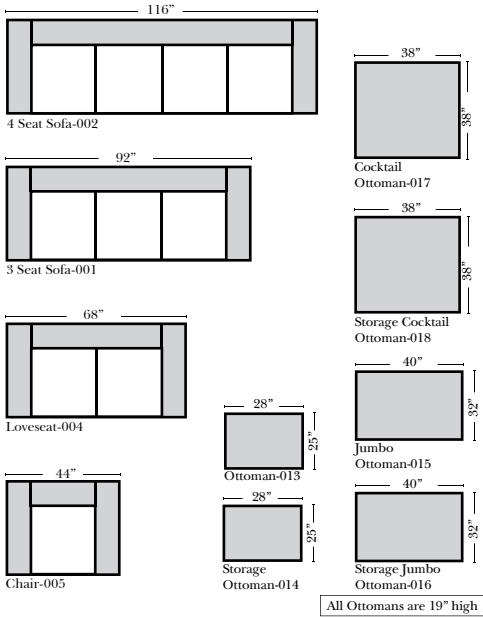

**Standard & Armless** (All 4 seat items ship as one piece if stationary, two pieces if motion installed)

**Ottomans & 2 Piece Curve Sectional**

v.11.04.12

**Specifications & Options**

- Standard:**
- Available in Full & Top Grain Leathers
  - Available in Luxury Fabrics
  - All Hardwood Frames
  - Nail Heads - Large & Medium Brass
  - Welting
  - Leg Color - Walnut

**L-Shape / 90 Degree Sectional**

**Conversation Sofas**

**Note:**

All Dimensions are approximate, if accuracy is crucial, please contact us for validation of the dimensions shown. However, a 1" to 2" variance can still apply due to foam and upholstery.