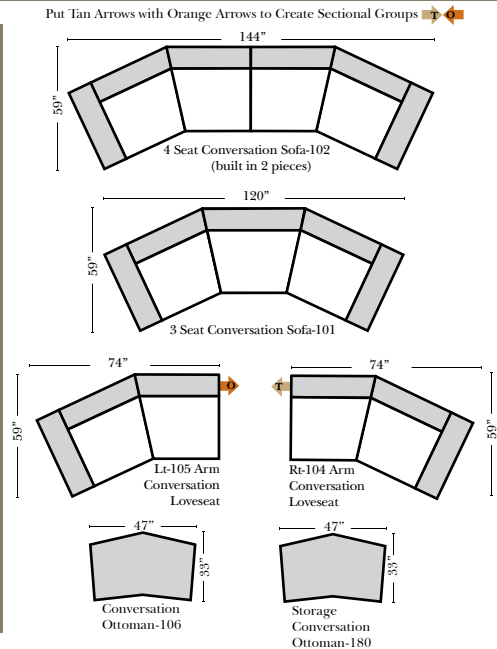

**Standard & Armless** (All 4 seat items ship as one piece if stationary, two pieces if motion installed)

**Ottomans & 2 Piece Curve Sectional**

v.11.04.12

**Specifications & Options**

- Standard:**
- Available in Full & Top Grain Leathers
  - Available in Luxury Fabrics
  - All Hardwood Frames
  - Nail Heads - Large & Medium Brass
  - Welting
  - Leg Color - Walnut

**Sleeper Options :** (All the below options are at additional charges)

- Queen Sleeper available w/Standard Mattress
- Twin Sleeper available w/Standard Mattress
- Deluxe Innerspring Mattress: Queen / Twin
- Air Dream Coil Mattress: Queen Only - (No Twin)
- Hideaway Air Mattress: Queen Only (Shipped in a Separate Box)

**L-Shape / 90 Degree Sectional**

**Conversation Sofas**

**Note:**

All Dimensions are approximate, if accuracy is crucial, please contact us for validation of the dimensions shown. However, a 1" to 2" variance can still apply due to foam and upholstery.