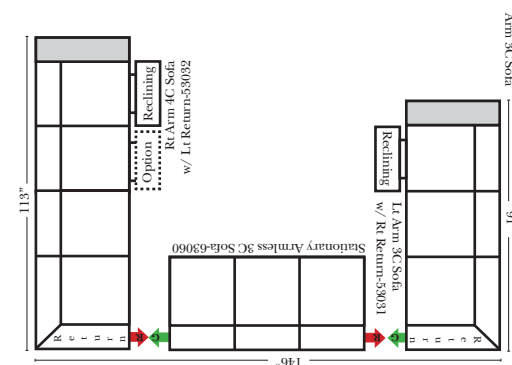

23126 3C Full Sleeper

23129 Lt Arm 3C Full Sleeper

23128 Rt Arm 3C Full Sleeper

23137 Lt Arm 3C Full Sleeper w/ 1/2 Curve

23136 Rt Arm 3C Full Sleeper w/ 1/2 Curve

Home Theater Seating - Console Arms

Pre-Configured Home Theater Seating