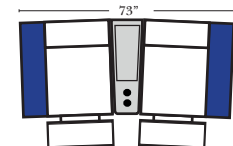

2C Loveseat w/1 Small Wedge Console Arms-53143