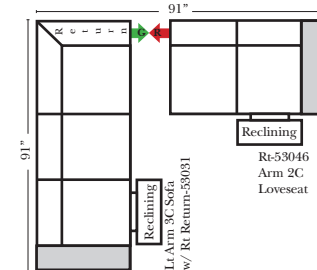

23126 3C Full Sleeper

23129 Lt Arm 3C Full Sleeper

23128 Rt Arm 3C Full Sleeper

23137 Lt Arm 3C Full Sleeper w/ 1/2 Curve

23136 Rt Arm 3C Full Sleeper w/ 1/2 Curve

Home Theater Seating - Console Arms

Pre-Configured Home Theater Seating