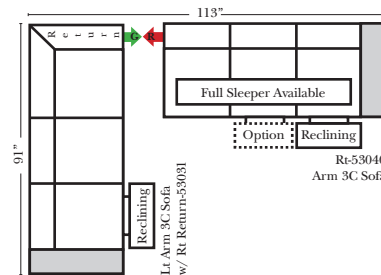

23126 3C Full Sleeper

23129 Lt Arm 3C Full Sleeper

23128 Rt Arm 3C Full Sleeper

23137 Lt Arm 3C Full Sleeper w/ 1/2 Curve

23136 Rt Arm 3C Full Sleeper w/ 1/2 Curve

Home Theater Seating - Console Arms

Pre-Configured Home Theater Seating