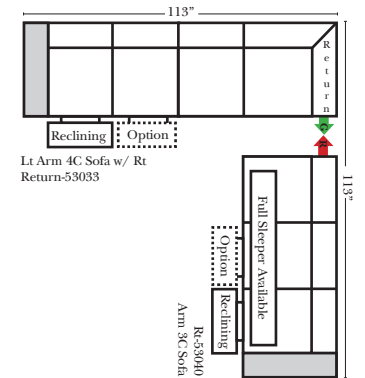

23126 3C Full Sleeper

23129 Lt Arm 3C Full Sleeper

23128 Rt Arm 3C Full Sleeper

23137 Lt Arm 3C Full Sleeper w/ 1/2 Curve

23136 Rt Arm 3C Full Sleeper w/ 1/2 Curve

Home Theater Seating - Console Arms

Pre-Configured Home Theater Seating