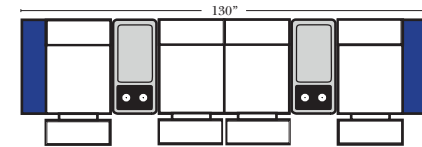

4C Sofa w/3 Small Wedge Console Arms-53147

Home Theater Pre-Configured Large Straight & Wedge Consoles

2C Loveseat w/1 Large Straight Console Arm-53132

3C Sofa w/2 Large Straight Console Arms-53130

4C Sofa w/2 Large Straight Console Arms-53134