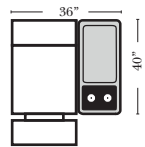

4C Sofa w/3 Small Wedge Console Arms-53147

Home Theater Pre-Configured Large Straight & Wedge Consoles

2C Loveseat w/1 Large Straight Console Arm-53132

3C Sofa w/2 Large Straight Console Arms-53130

4C Sofa w/2 Large Straight Console Arms-53134