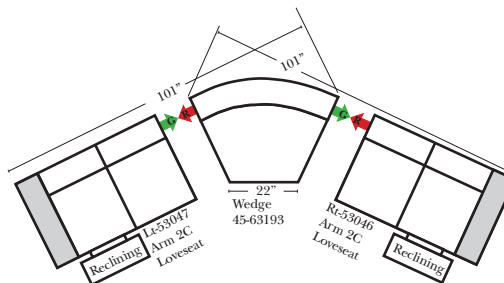

23126 3C Full Sleeper

23129 Lt Arm 3C Full Sleeper

23128 Rt Arm 3C Full Sleeper

23137 Lt Arm 3C Full Sleeper w/ 1/2 Curve

23136 Rt Arm 3C Full Sleeper w/ 1/2 Curve

Home Theater Seating - Console Arms

Pre-Configured Home Theater Seating