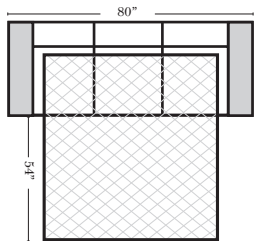

Sleepers

Suggested Configurations

v.05.06.23

Sleeper Options: (Additional charges apply)

- Deluxe Innerspring Mattress: Full
- 5" Memory Foam Mattress: Full Only

The Suggested Configurations below are only a sample of what the imagination can create, please enjoy creating the configuration that fits your lifestyle, using the ideas below and from the items on the other pages.

23126 3C Full Sleeper