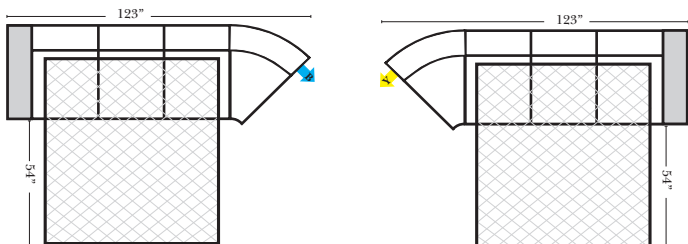

23137 Lt Arm 3C Full Sleeper w/ 1/2 Curve

23136 Rt Arm 3C Full Sleeper w/ 1/2 Curve