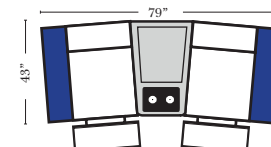

2C Loveseat w/1 Large Wedge Console Arms-53133