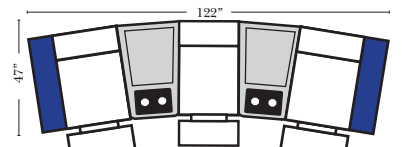

3C Sofa w/2 Large Wedge Console Arms-53131