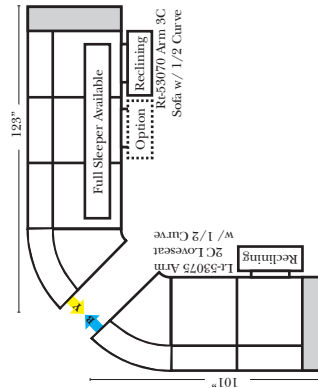

23126 3C Full Sleeper

23129 Lt Arm 3C Full Sleeper

23128 Rt Arm 3C Full Sleeper

23137 Lt Arm 3C Full Sleeper w/ 1/2 Curve

23136 Rt Arm 3C Full Sleeper w/ 1/2 Curve

Home Theater Seating - Console Arms

Pre-Configured Home Theater Seating