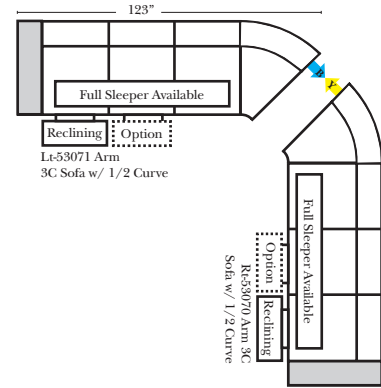

23126 3C Full Sleeper

23129 Lt Arm 3C Full Sleeper

23128 Rt Arm 3C Full Sleeper

23137 Lt Arm 3C Full Sleeper w/ 1/2 Curve

23136 Rt Arm 3C Full Sleeper w/ 1/2 Curve

Home Theater Seating - Console Arms

Pre-Configured Home Theater Seating