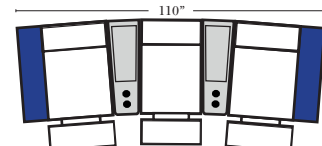

3C Sofa w/2 Small Wedge Console Arms-53141