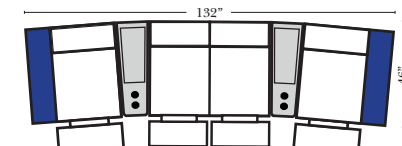

4C Sofa w/2 Small Wedge Console Arms-53145