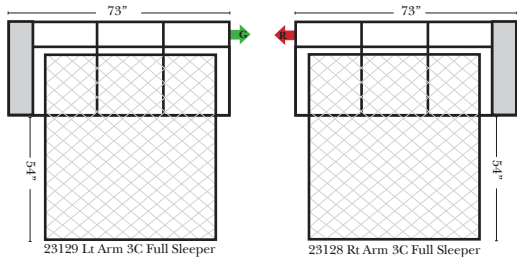

23129 Lt Arm 3C Full Sleeper

23128 Rt Arm 3C Full Sleeper