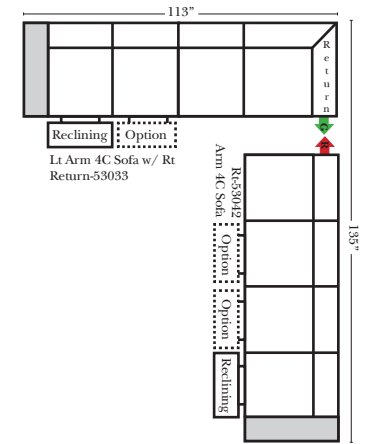

23126 3C Full Sleeper

23129 Lt Arm 3C Full Sleeper

23128 Rt Arm 3C Full Sleeper

23137 Lt Arm 3C Full Sleeper w/ 1/2 Curve

23136 Rt Arm 3C Full Sleeper w/ 1/2 Curve

Home Theater Seating - Console Arms

Pre-Configured Home Theater Seating