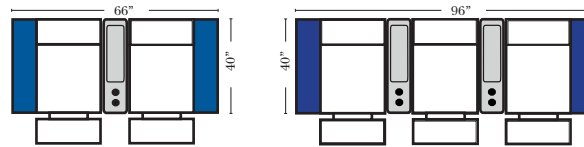

Home Theater Pre-Configured Small Straight & Wedge Consoles

2C Loveseat w/1 Small Straight Console Arm-53142

3C Sofa w/2 Small Straight Console Arms-53140