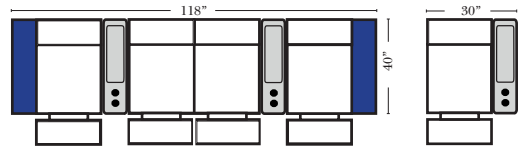

Home Theater Pre-Configured Small Straight & Wedge Consoles

2C Loveseat w/1 Small Straight Console Arm-53142

3C Sofa w/2 Small Straight Console Arms-53140

4C Sofa w/2 Small Straight Console Arms-53144

Armless Chair w/Small Straight Console Arm-53126