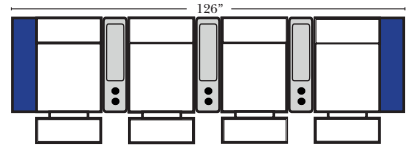

Home Theater Pre-Configured Small Straight & Wedge Consoles

2C Loveseat w/1 Small Straight Console Arm-53142

3C Sofa w/2 Small Straight Console Arms-53140

4C Sofa w/2 Small Straight Console Arms-53144

Armless Chair w/Small Straight Console Arm-53126