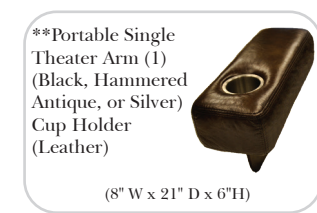

Sleeper Options: (Additional Charges Apply)

- Deluxe Mattress (Full Size Only)
- 5" Memory Foam Mattress (Full Size Only)

Note:

All Dimensions are approximate, if accuracy is crucial, please contact us for validation of the dimensions shown. However, a 1" to 2" variance can still apply due to foam and upholstery.

90 Degree / L-Shape Sectional

Put Green Arrows with Red Arrows to Create Sectional Groups → ←

Sleepers

Suggested Configurations

v.05.06.23

Sleeper Options: (Additional charges apply)

- Deluxe Innerspring Mattress: Full
- 5" Memory Foam Mattress: Full Only