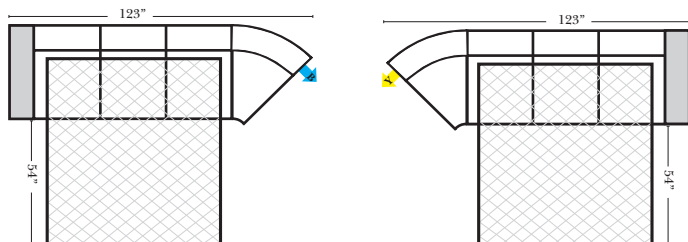

23137 Lt Arm 3C Full Sleeper w/ 1/2 Curve

23136 Rt Arm 3C Full Sleeper w/ 1/2 Curve