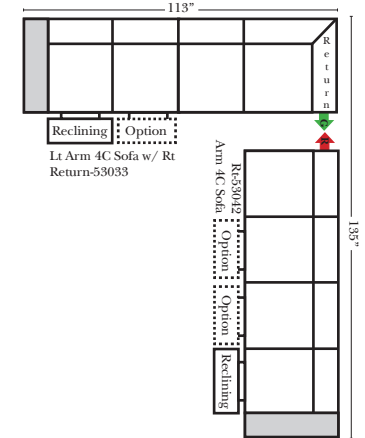

23126 3C Full Sleeper

23129 Lt Arm 3C Full Sleeper

23128 Rt Arm 3C Full Sleeper

23137 Lt Arm 3C Full Sleeper w/ 1/2 Curve

23136 Rt Arm 3C Full Sleeper w/ 1/2 Curve

Home Theater Seating - Console Arms

Pre-Configured Home Theater Seating