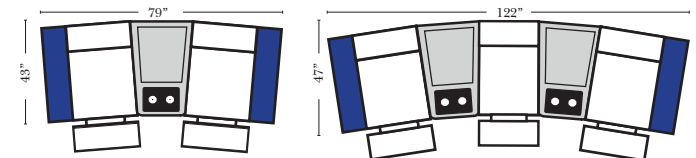

2C Loveseat w/1 Large Wedge Console Arms-53133

3C Sofa w/2 Large Wedge Console Arms-53131