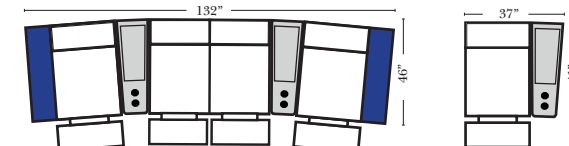

4C Sofa w/2 Small Wedge Console Arms-53145

Armless Chair w/Small Wedge Console Arm-53127