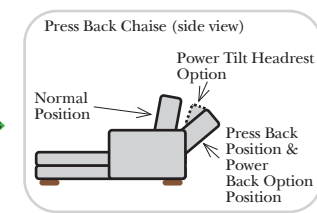

Sleeper Options: (Additional Charges Apply)

- Deluxe Mattress (Full Size Only)
- 5" Memory Foam Mattress (Full Size Only)

Note:

All Dimensions are approximate, if accuracy is crucial, please contact us for validation of the dimensions shown. However, a 1" to 2" variance can still apply due to foam and upholstery.

90 Degree / L-Shape Sectional

Put Green Arrows with Red Arrows to Create Sectional Groups → ←

Sleepers

Suggested Configurations

v.05.06.23

Sleeper Options: (Additional charges apply)

- Deluxe Innerspring Mattress: Full
- 5" Memory Foam Mattress: Full Only