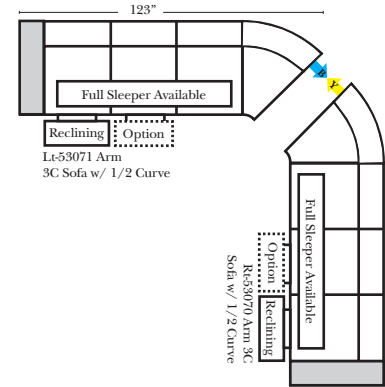

23126 3C Full Sleeper

23129 Lt Arm 3C Full Sleeper

23128 Rt Arm 3C Full Sleeper

23137 Lt Arm 3C Full Sleeper w/ 1/2 Curve

23136 Rt Arm 3C Full Sleeper w/ 1/2 Curve

Home Theater Seating - Console Arms

Pre-Configured Home Theater Seating