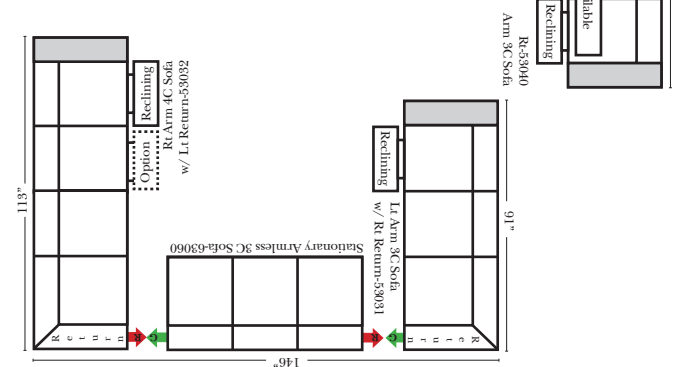

23126 3C Full Sleeper

23129 Lt Arm 3C Full Sleeper

23128 Rt Arm 3C Full Sleeper

23137 Lt Arm 3C Full Sleeper w/ 1/2 Curve

23136 Rt Arm 3C Full Sleeper w/ 1/2 Curve

Home Theater Seating - Console Arms

Pre-Configured Home Theater Seating