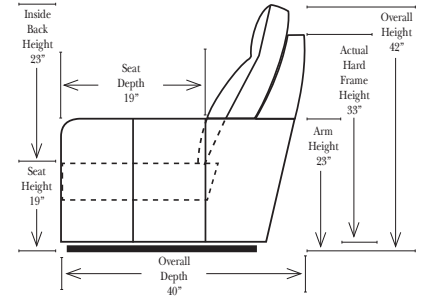

Standard

Put Green Arrows with Red Arrows to Create Sectional Groups → ←

2-Piece Curve Sectional

Put Blue Arrows with Yellow Arrows to Create Sectional Groups → ←

Conversation Sofas

Features & Options

Standard:

Sleeper Options: (Additional Charges Apply)

- Deluxe Mattress (Full Size Only)
- 5" Memory Foam Mattress (Full Size Only)

Note:

All Dimensions are approximate, if accuracy is crucial, please contact us for validation of the dimensions shown. However, a 1" to 2" variance can still apply due to foam and upholstery.