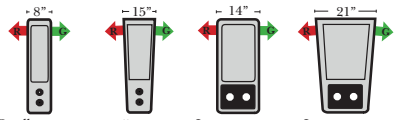

Home Theater Seating - Console Arms

Pre-Configured Home Theater Seating

v.05.06.23

Small Straight-63118 Console Arm
Small Wedge-63119 Console Arm
Large Straight-63116 Console Arm
Large Wedge-63117 Console Arm

Large console arm wood finish is standard as Espresso, available in Walnut - Small console is upholstered.