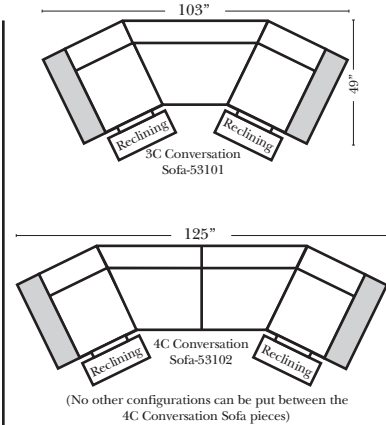

Standard

Put Green Arrows with Red Arrows to Create Sectional Groups → ←

2-Piece Curve Sectional

Put Blue Arrows with Yellow Arrows to Create Sectional Groups → ←

Conversation Sofas

Features & Options

Standard:

- Available in Top Grain Leathers only
- All Hardwood Frames
- Selected Sku's available in Stationary

Options (No Additional Charges)

- No. 33 Firm Foam

Options: (Additional Charges Apply)

- Power Recliner Mechanism
- Power Lumbar
- Center Seat Recliner (See Option Note)
- Rechargeable Battery Pack (Operates 2 Motors)
- Swivel Recliner Base (2 Arm Recliner Only)
- Swivel Glider Mechanism (2 Arm Recliner Only)
- Glider Mechanism (2 Arm Recliner Only)
- Lift Chair Dual Motor Mechanism (Lifts Person to a Standing Position), (2 Arm Recliner Only)
- Leather Upholstered Swivel Base (2 Arm Recliner Only)
- Power 180° Swivel Glider Mechanism (2 Arm Recliner Only)
- Swivel Table for Console Arms (Espresso or Walnut Wood Finish)
- **Portable Single Theater Arm (1) (Black, Hammered Antique, or Silver) Cup Holder (Leather)

Sleeper Options: (Additional Charges Apply)

- Deluxe Mattress (Full Size Only)
- 5" Memory Foam Mattress (Full Size Only)

Note:

All Dimensions are approximate, if accuracy is crucial, please contact us for validation of the dimensions shown. However, a 1" to 2" variance can still apply due to foam and upholstery.