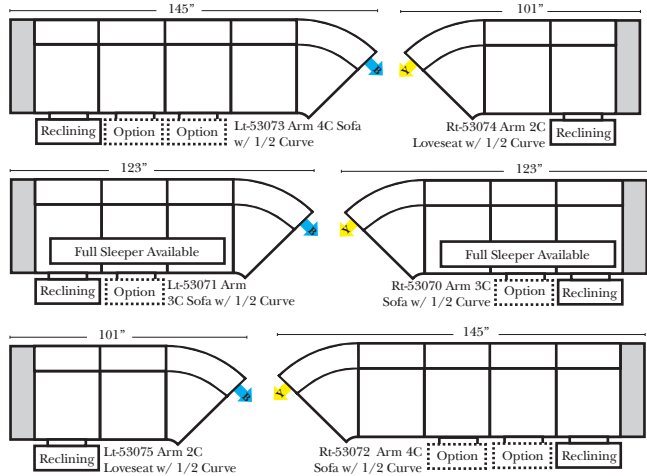

2-Piece Curve Sectional

Put Blue Arrows with Yellow Arrows to Create Sectional Groups → ←