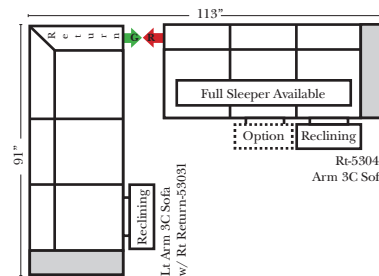

23126 3C Full Sleeper

23129 Lt Arm 3C Full Sleeper

23128 Rt Arm 3C Full Sleeper

23137 Lt Arm 3C Full Sleeper w/ 1/2 Curve

23136 Rt Arm 3C Full Sleeper w/ 1/2 Curve

Home Theater Seating - Console Arms

Pre-Configured Home Theater Seating