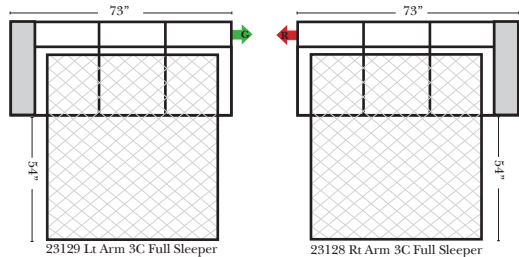

23129 Lt Arm 3C Full Sleeper

23128 Rt Arm 3C Full Sleeper