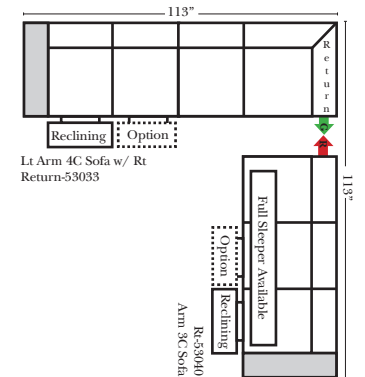

23126 3C Full Sleeper

23129 Lt Arm 3C Full Sleeper

23128 Rt Arm 3C Full Sleeper

23137 Lt Arm 3C Full Sleeper w/ 1/2 Curve

23136 Rt Arm 3C Full Sleeper w/ 1/2 Curve

Home Theater Seating - Console Arms

Pre-Configured Home Theater Seating