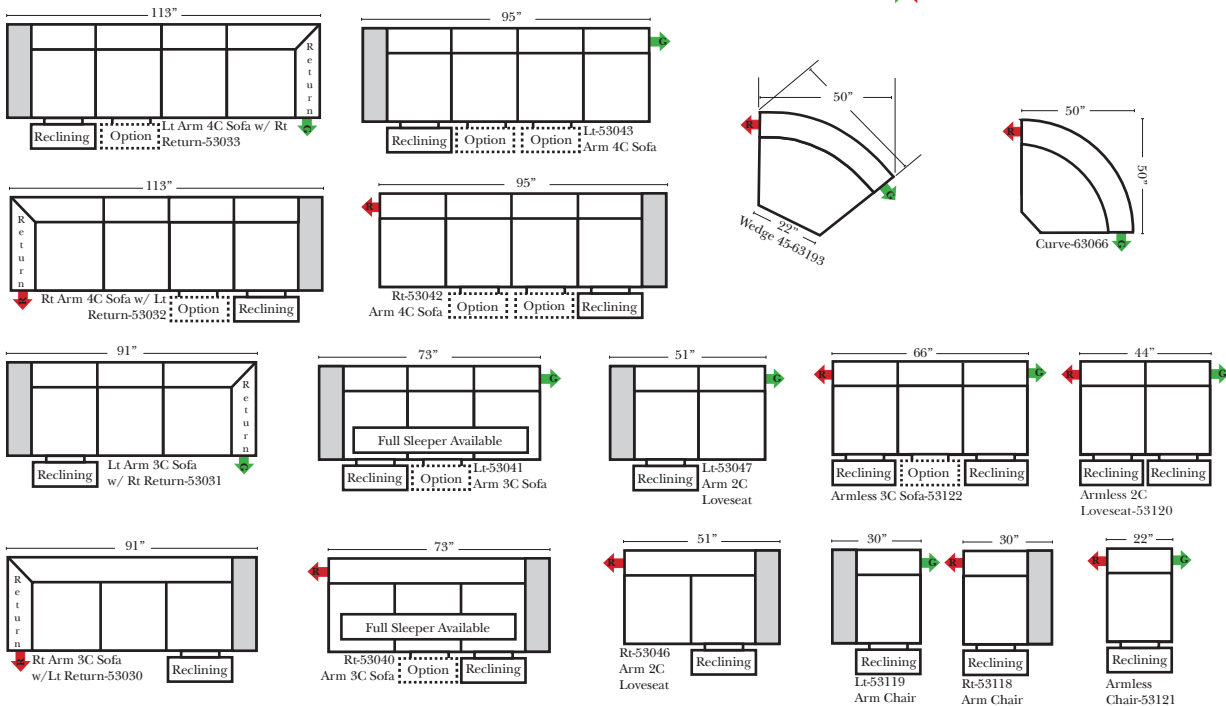

Sleeper Options: (Additional Charges Apply)

- Deluxe Mattress (Full Size Only)
- 5" Memory Foam Mattress (Full Size Only)

Note:

All Dimensions are approximate, if accuracy is crucial, please contact us for validation of the dimensions shown. However, a 1" to 2" variance can still apply due to foam and upholstery.

90 Degree / L-Shape Sectional

Put Green Arrows with Red Arrows to Create Sectional Groups → ←

Sleepers

Suggested Configurations

v.05.06.23

Sleeper Options: (Additional charges apply)

- Deluxe Innerspring Mattress: Full
- 5" Memory Foam Mattress: Full Only