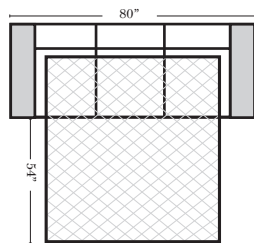

Sleepers

Suggested Configurations

v.05.06.23

Sleeper Options: (Additional charges apply)

- Deluxe Innerspring Mattress: Full
- 5" Memory Foam Mattress: Full Only

The Suggested Configurations below are only a sample of what the imagination can create, please enjoy creating the configuration that fits your lifestyle, using the ideas below and from the items on the other pages.

23126 3C Full Sleeper