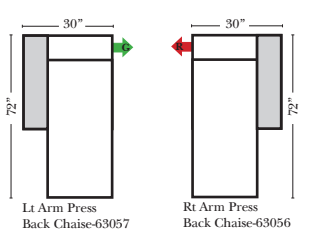

Sleeper Options: (Additional Charges Apply)

- Deluxe Mattress (Full Size Only)
- 5" Memory Foam Mattress (Full Size Only)

Note:

All Dimensions are approximate, if accuracy is crucial, please contact us for validation of the dimensions shown. However, a 1" to 2" variance can still apply due to foam and upholstery.

90 Degree / L-Shape Sectional

Put Green Arrows with Red Arrows to Create Sectional Groups → ←

Sleepers

Suggested Configurations

v.05.06.23

Sleeper Options: (Additional charges apply)

- Deluxe Innerspring Mattress: Full
- 5" Memory Foam Mattress: Full Only