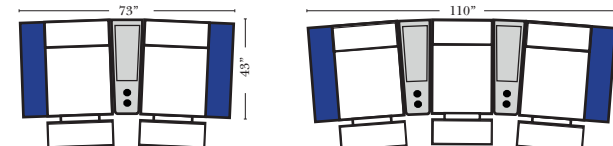

2C Loveseat w/1 Small Wedge Console Arms-53143

3C Sofa w/2 Small Wedge Console Arms-53141