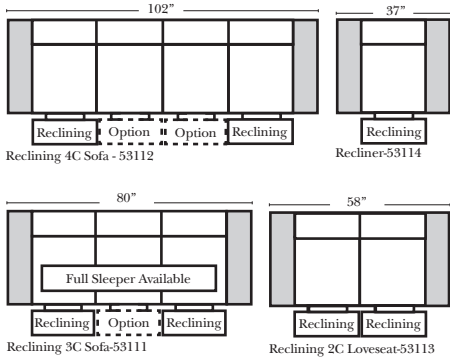

Standard

Put Green Arrows with Red Arrows to Create Sectional Groups → ←

2-Piece Curve Sectional

Put Blue Arrows with Yellow Arrows to Create Sectional Groups → ←

Conversation Sofas

Features & Options

Standard:

Sleeper Options: (Additional Charges Apply)

- Deluxe Mattress (Full Size Only)
- 5" Memory Foam Mattress (Full Size Only)

Note:

All Dimensions are approximate, if accuracy is crucial, please contact us for validation of the dimensions shown. However, a 1" to 2" variance can still apply due to foam and upholstery.