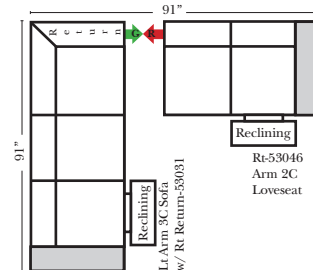

23126 3C Full Sleeper

23129 Lt Arm 3C Full Sleeper

23128 Rt Arm 3C Full Sleeper

23137 Lt Arm 3C Full Sleeper w/ 1/2 Curve

23136 Rt Arm 3C Full Sleeper w/ 1/2 Curve

Home Theater Seating - Console Arms

Pre-Configured Home Theater Seating