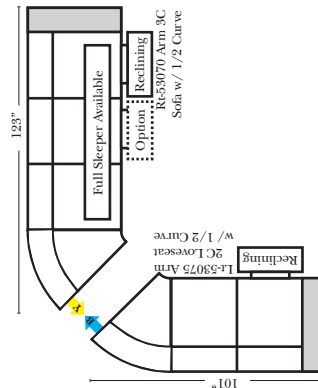

23126 3C Full Sleeper

23129 Lt Arm 3C Full Sleeper

23128 Rt Arm 3C Full Sleeper

23137 Lt Arm 3C Full Sleeper w/ 1/2 Curve

23136 Rt Arm 3C Full Sleeper w/ 1/2 Curve

Home Theater Seating - Console Arms

Pre-Configured Home Theater Seating