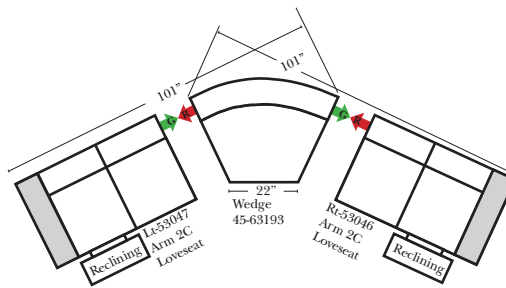

23126 3C Full Sleeper

23129 Lt Arm 3C Full Sleeper

23128 Rt Arm 3C Full Sleeper

23137 Lt Arm 3C Full Sleeper w/ 1/2 Curve

23136 Rt Arm 3C Full Sleeper w/ 1/2 Curve

Home Theater Seating - Console Arms

Pre-Configured Home Theater Seating