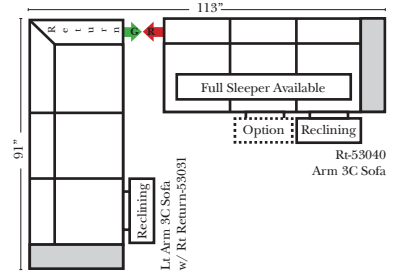

23126 3C Full Sleeper

23129 Lt Arm 3C Full Sleeper

23128 Rt Arm 3C Full Sleeper

23137 Lt Arm 3C Full Sleeper w/ 1/2 Curve

23136 Rt Arm 3C Full Sleeper w/ 1/2 Curve

Home Theater Seating - Console Arms

Pre-Configured Home Theater Seating