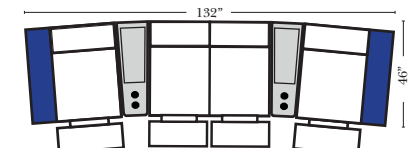

4C Sofa w/2 Small Wedge Console Arms-53145