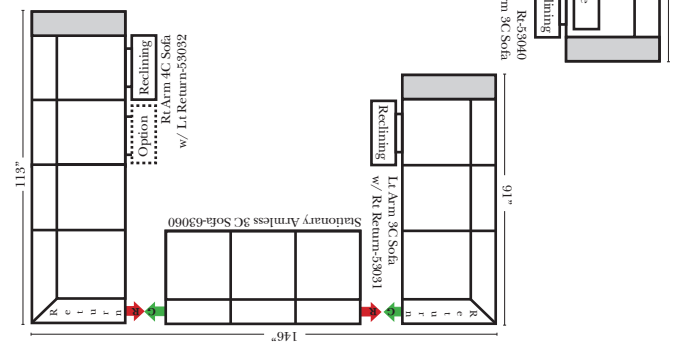

23126 3C Full Sleeper

23129 Lt Arm 3C Full Sleeper

23128 Rt Arm 3C Full Sleeper

23137 Lt Arm 3C Full Sleeper w/ 1/2 Curve

23136 Rt Arm 3C Full Sleeper w/ 1/2 Curve

Home Theater Seating - Console Arms

Pre-Configured Home Theater Seating