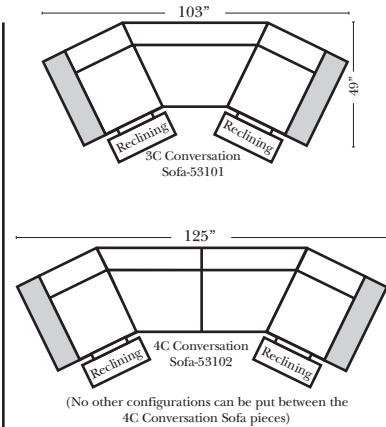

Standard

Put Green Arrows with Red Arrows to Create Sectional Groups → ←

2-Piece Curve Sectional

Put Blue Arrows with Yellow Arrows to Create Sectional Groups → ←

Conversation Sofas

Features & Options

Standard:

Sleeper Options: (Additional Charges Apply)

- Deluxe Mattress (Full Size Only)
- 5" Memory Foam Mattress (Full Size Only)

Note:

All Dimensions are approximate, if accuracy is crucial, please contact us for validation of the dimensions shown. However, a 1" to 2" variance can still apply due to foam and upholstery.