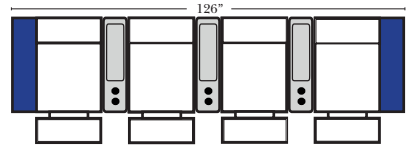

Home Theater Pre-Configured Small Straight & Wedge Consoles

2C Loveseat w/1 Small Straight Console Arm-53142

3C Sofa w/2 Small Straight Console Arms-53140

4C Sofa w/2 Small Straight Console Arms-53144

Armless Chair w/Small Straight Console Arm-53126