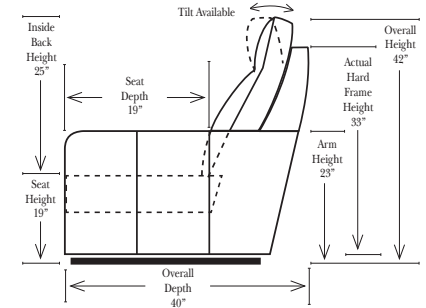

Standard

Put Green Arrows with Red Arrows to Create Sectional Groups → ←

2-Piece Curve Sectional

Put Blue Arrows with Yellow Arrows to Create Sectional Groups → ←

Conversation Sofas

Features & Options

Standard:

Sleeper Options: (Additional Charges Apply)

- Deluxe Mattress (Full Size Only)
- 5" Memory Foam Mattress (Full Size Only)

Note:

All Dimensions are approximate, if accuracy is crucial, please contact us for validation of the dimensions shown. However, a 1" to 2" variance can still apply due to foam and upholstery.