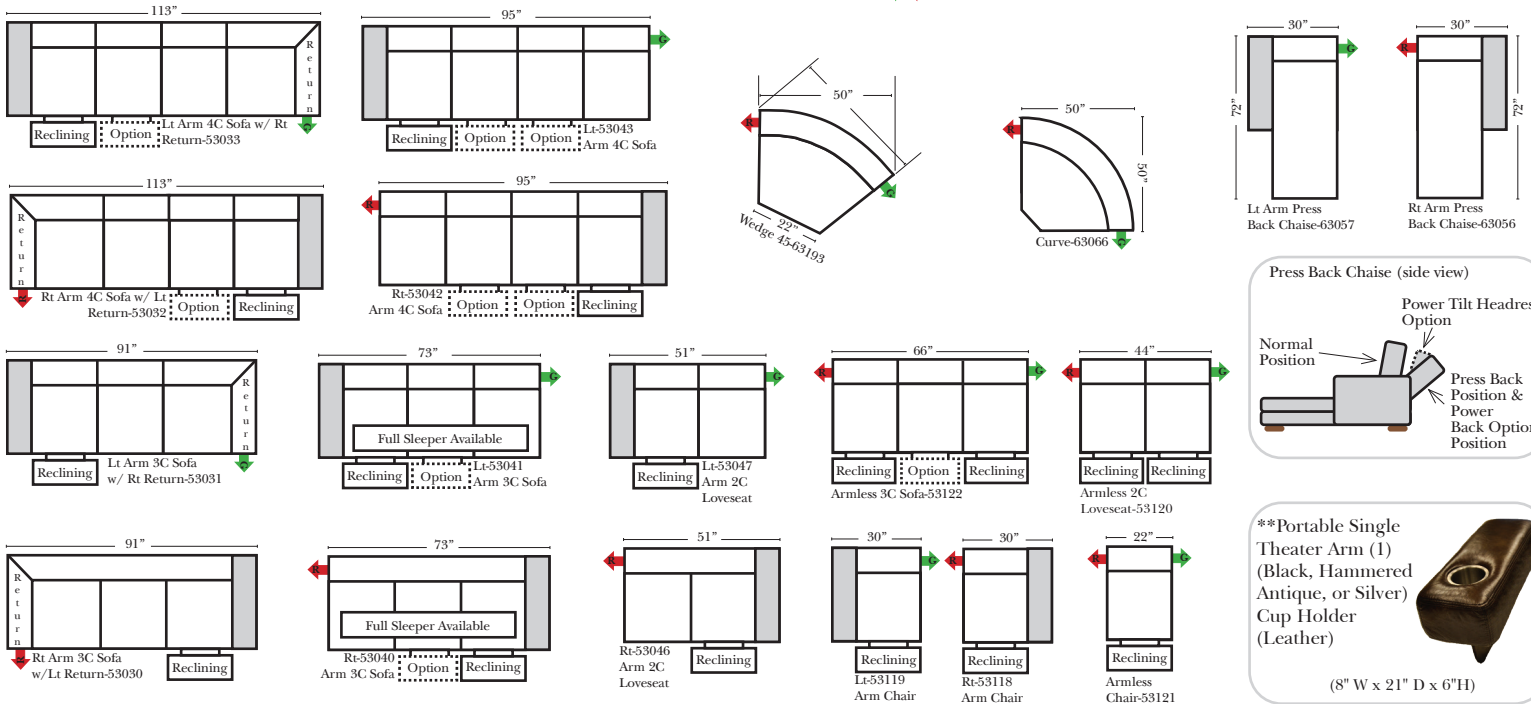

Sleeper Options: (Additional Charges Apply)

- Deluxe Mattress (Full Size Only)
- 5" Memory Foam Mattress (Full Size Only)

Note:

All Dimensions are approximate, if accuracy is crucial, please contact us for validation of the dimensions shown. However, a 1" to 2" variance can still apply due to foam and upholstery.

90 Degree / L-Shape Sectional

Put Green Arrows with Red Arrows to Create Sectional Groups → ←

Sleepers

Suggested Configurations

v.05.06.23

Sleeper Options: (Additional charges apply)

- Deluxe Innerspring Mattress: Full
- 5" Memory Foam Mattress: Full Only