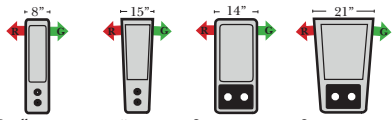

Home Theater Seating - Console Arms

Pre-Configured Home Theater Seating

v.05.06.23

Small Straight-63118 Console Arm
Small Wedge-63119 Console Arm
Large Straight-63116 Console Arm
Large Wedge-63117 Console Arm

Large console arm wood finish is standard as Espresso, available in Walnut - Small console is upholstered.