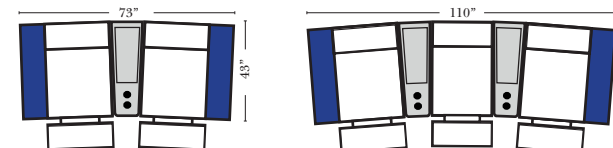

2C Loveseat w/1 Small Wedge Console Arms-53143

3C Sofa w/2 Small Wedge Console Arms-53141