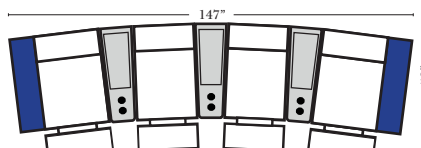

Home Theater Pre-Configured Small Straight & Wedge Consoles

2C Loveseat w/1 Small Straight Console Arm-53142

3C Sofa w/2 Small Straight Console Arms-53140

4C Sofa w/2 Small Straight Console Arms-53144

Armless Chair w/Small Straight Console Arm-53126

4C Sofa w/3 Small Straight Console Arms-53146

2C Loveseat w/1 Small Wedge Console Arms-53143

3C Sofa w/2 Small Wedge Console Arms-53141

4C Sofa w/2 Small Wedge Console Arms-53145

Armless Chair w/Small Wedge Console Arm-53127