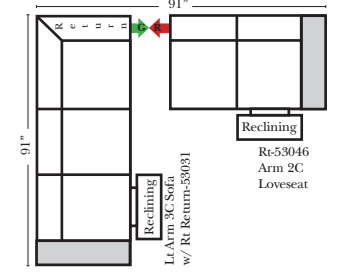

23126 3C Full Sleeper

23129 Lt Arm 3C Full Sleeper

23128 Rt Arm 3C Full Sleeper

23137 Lt Arm 3C Full Sleeper w/ 1/2 Curve

23136 Rt Arm 3C Full Sleeper w/ 1/2 Curve

Home Theater Seating - Console Arms

Pre-Configured Home Theater Seating