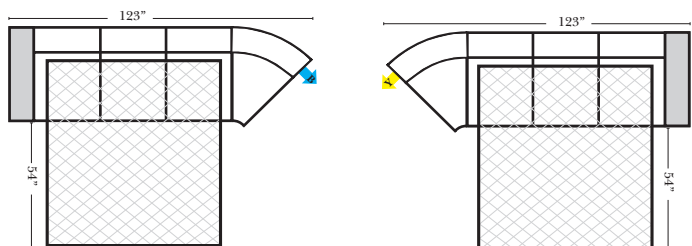

23137 Lt Arm 3C Full Sleeper w/ 1/2 Curve

23136 Rt Arm 3C Full Sleeper w/ 1/2 Curve