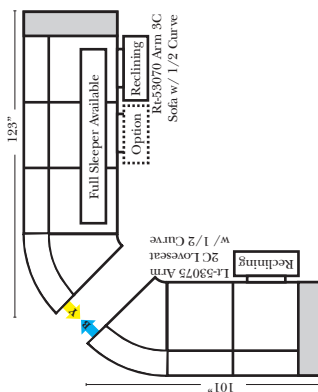

23126 3C Full Sleeper

23129 Lt Arm 3C Full Sleeper

23128 Rt Arm 3C Full Sleeper

23137 Lt Arm 3C Full Sleeper w/ 1/2 Curve

23136 Rt Arm 3C Full Sleeper w/ 1/2 Curve

Home Theater Seating - Console Arms

Pre-Configured Home Theater Seating