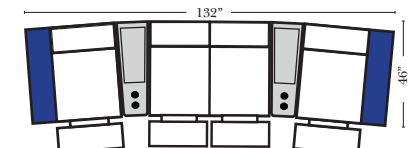

4C Sofa w/2 Small Wedge Console Arms-53145