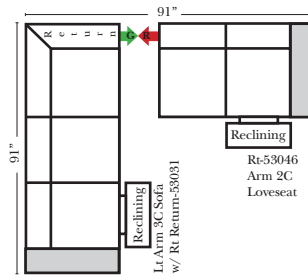

23126 3C Full Sleeper

23129 Lt Arm 3C Full Sleeper

23128 Rt Arm 3C Full Sleeper

23137 Lt Arm 3C Full Sleeper w/ 1/2 Curve

23136 Rt Arm 3C Full Sleeper w/ 1/2 Curve

Home Theater Seating - Console Arms

Pre-Configured Home Theater Seating