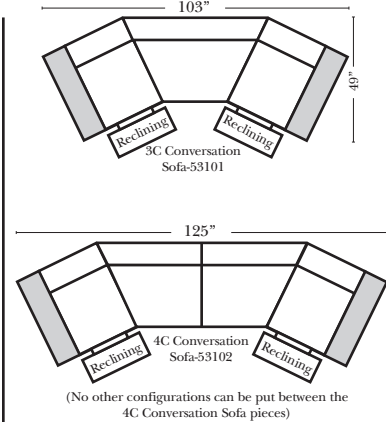

Conversation Sofas