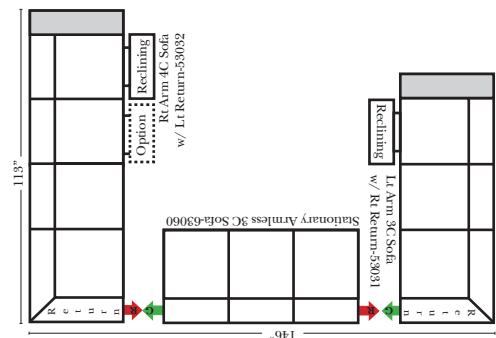

23126 3C Full Sleeper

23129 Lt Arm 3C Full Sleeper

23128 Rt Arm 3C Full Sleeper

23137 Lt Arm 3C Full Sleeper w/ 1/2 Curve

23136 Rt Arm 3C Full Sleeper w/ 1/2 Curve

Home Theater Seating - Console Arms

Pre-Configured Home Theater Seating