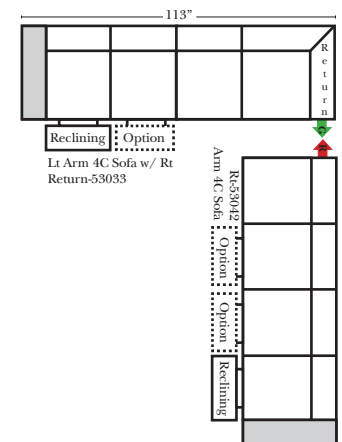

23126 3C Full Sleeper

23129 Lt Arm 3C Full Sleeper

23128 Rt Arm 3C Full Sleeper

23137 Lt Arm 3C Full Sleeper w/ 1/2 Curve

23136 Rt Arm 3C Full Sleeper w/ 1/2 Curve

Home Theater Seating - Console Arms

Pre-Configured Home Theater Seating