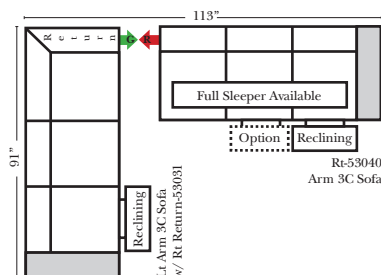

23126 3C Full Sleeper

23129 Lt Arm 3C Full Sleeper

23128 Rt Arm 3C Full Sleeper

23137 Lt Arm 3C Full Sleeper w/ 1/2 Curve

23136 Rt Arm 3C Full Sleeper w/ 1/2 Curve

Home Theater Seating - Console Arms

Pre-Configured Home Theater Seating