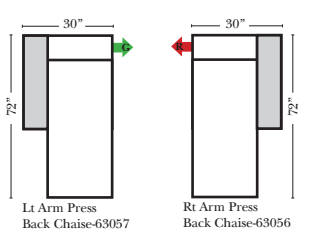

Sleeper Options: (Additional Charges Apply)

- Deluxe Mattress (Full Size Only)
- 5" Memory Foam Mattress (Full Size Only)

Note:

All Dimensions are approximate, if accuracy is crucial, please contact us for validation of the dimensions shown. However, a 1" to 2" variance can still apply due to foam and upholstery.

90 Degree / L-Shape Sectional

Put Green Arrows with Red Arrows to Create Sectional Groups

Sleepers

Suggested Configurations

v.05.06.23

Sleeper Options: (Additional charges apply)

- Deluxe Innerspring Mattress: Full
- 5" Memory Foam Mattress: Full Only