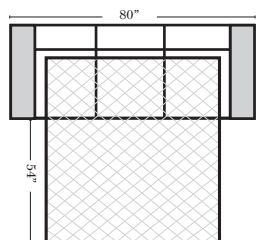

Sleepers

Suggested Configurations

v.05.06.23

Sleeper Options: (Additional charges apply)

- Deluxe Innerspring Mattress: Full
- 5" Memory Foam Mattress: Full Only

The Suggested Configurations below are only a sample of what the imagination can create, please enjoy creating the configuration that fits your lifestyle, using the ideas below and from the items on the other pages.

23126 3C Full Sleeper