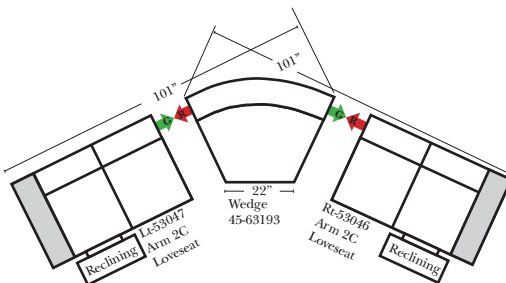

23126 3C Full Sleeper

23129 Lt Arm 3C Full Sleeper

23128 Rt Arm 3C Full Sleeper

23137 Lt Arm 3C Full Sleeper w/ 1/2 Curve

23136 Rt Arm 3C Full Sleeper w/ 1/2 Curve

Home Theater Seating - Console Arms

Pre-Configured Home Theater Seating