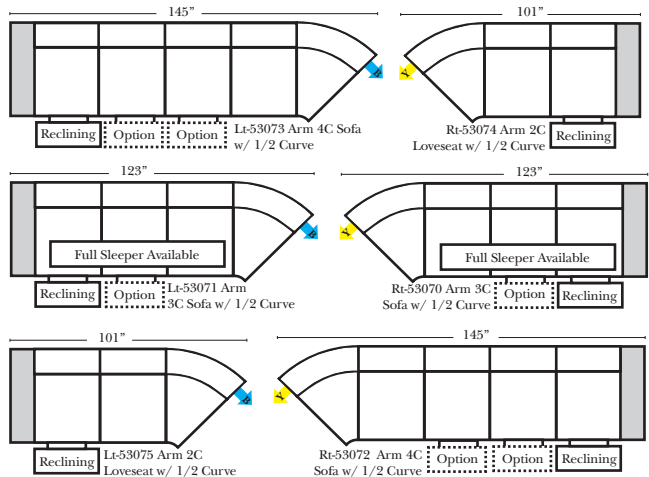

2-Piece Curve Sectional

Put Blue Arrows with Yellow Arrows to Create Sectional Groups