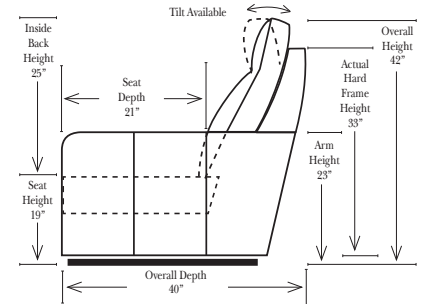

Conversation Sofas