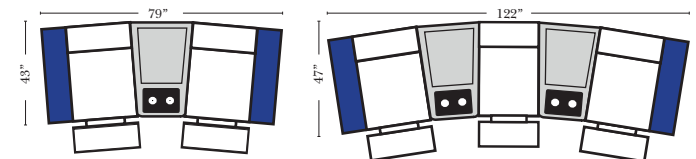

2C Loveseat w/1 Large Wedge Console Arms-53133

3C Sofa w/2 Large Wedge Console Arms-53131