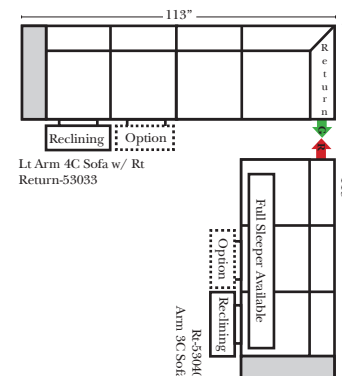

23126 3C Full Sleeper

23129 Lt Arm 3C Full Sleeper

23128 Rt Arm 3C Full Sleeper

23137 Lt Arm 3C Full Sleeper w/ 1/2 Curve

23136 Rt Arm 3C Full Sleeper w/ 1/2 Curve

Home Theater Seating - Console Arms

Pre-Configured Home Theater Seating