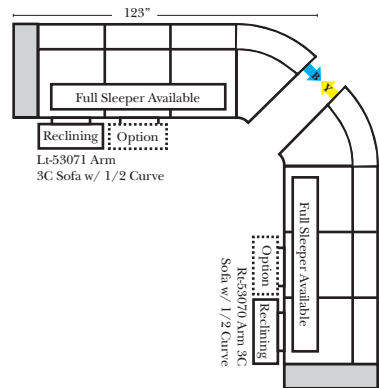

23126 3C Full Sleeper

23129 Lt Arm 3C Full Sleeper

23128 Rt Arm 3C Full Sleeper

23137 Lt Arm 3C Full Sleeper w/ 1/2 Curve

23136 Rt Arm 3C Full Sleeper w/ 1/2 Curve

Home Theater Seating - Console Arms

Pre-Configured Home Theater Seating