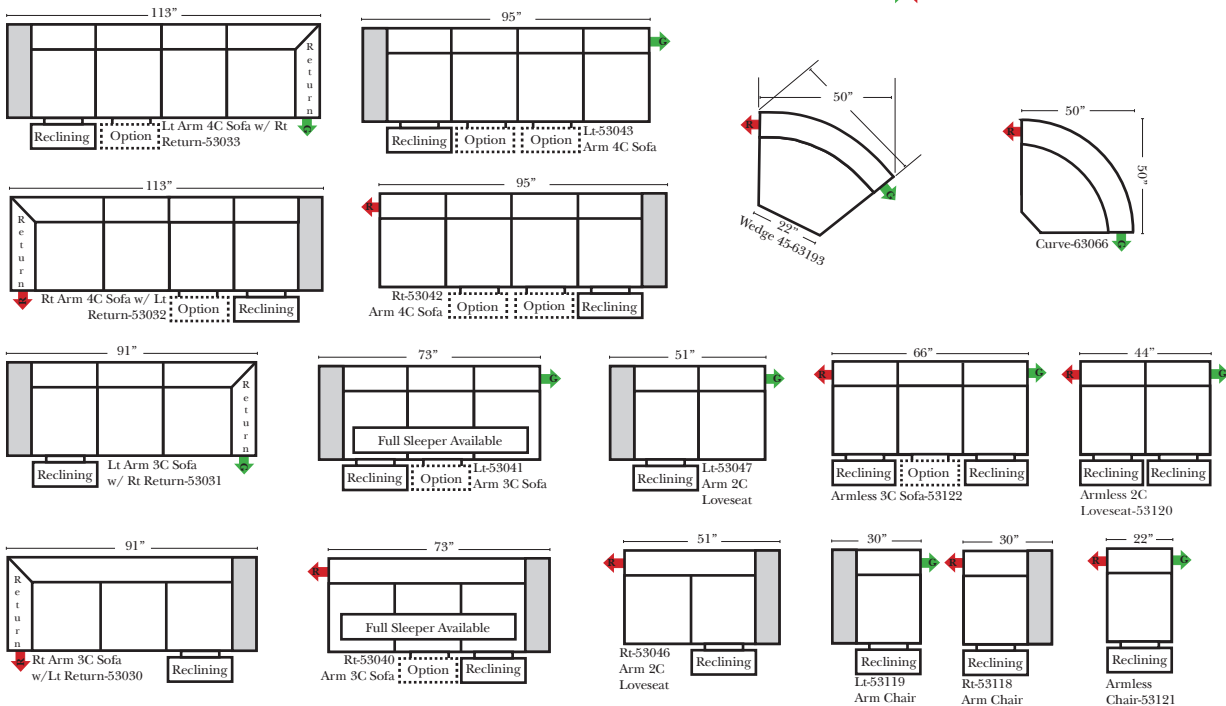

Sleeper Options: (Additional Charges Apply)

- Deluxe Mattress (Full Size Only)
- 5" Memory Foam Mattress (Full Size Only)

Note:

All Dimensions are approximate, if accuracy is crucial, please contact us for validation of the dimensions shown. However, a 1" to 2" variance can still apply due to foam and upholstery.

90 Degree / L-Shape Sectional

Put Green Arrows with Red Arrows to Create Sectional Groups

Sleepers

Suggested Configurations

v.05.06.23

Sleeper Options: (Additional charges apply)

- Deluxe Innerspring Mattress: Full
- 5" Memory Foam Mattress: Full Only