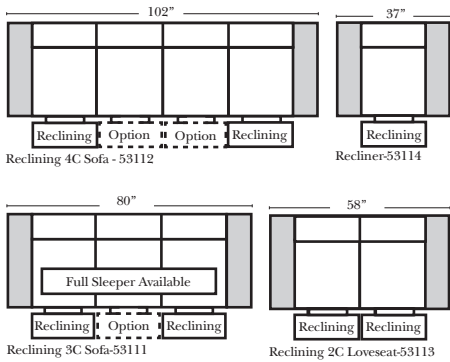

Standard

Put Green Arrows with Red Arrows to Create Sectional Groups