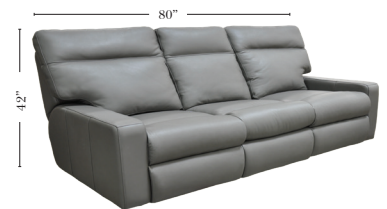

Standard

Put Green Arrows with Red Arrows to Create Sectional Groups

2-Piece Curve Sectional

Put Blue Arrows with Yellow Arrows to Create Sectional Groups

Conversation Sofas

Features & Options

Standard:

- Available in Top Grain Leathers only
- All Hardwood Frames
- **Selected Sku's available in Stationary**

Options (No Additional Charges)

- No. 33 Firm Foam

Options: (Additional Charges Apply)

- Power Recliner Mechanism
- Power Lumbar
- Power Tilt Headrest
- Center Seat Recliner (See Option Note)
- Rechargeable Battery Pack (Operates 2 Motors)
- Swivel Recliner Base (2 Arm Recliner Only)
- Swivel Glider Mechanism (2 Arm Recliner Only)
- Glider Mechanism (2 Arm Recliner Only)
- Lift Chair Dual Motor Mechanism (Lifts Person to a Standing Position), (2 Arm Recliner Only)
- Leather Upholstered Swivel Base (2 Arm Recliner Only)
- Power 180° Swivel Glider Mechanism (2 Arm Recliner Only)
- Swivel Table for Console Arms (Espresso or Walnut Wood Finish)
- **Portable Single Theater Arm (1) (Black, Hammered Antique, or Silver) Cup Holder (Leather)

Sleeper Options: (Additional Charges Apply)

- Deluxe Mattress (Full Size Only)
- 5" Memory Foam Mattress (Full Size Only)

Note:

All Dimensions are approximate, if accuracy is crucial, please contact us for validation of the dimensions shown. However, a 1" to 2" variance can still apply due to foam and upholstery.

90 Degree / L-Shape Sectional

Put Green Arrows with Red Arrows to Create Sectional Groups

Sleepers

Suggested Configurations

v.05.06.23

Sleeper Options: (Additional charges apply)

- Deluxe Innerspring Mattress: Full
- 5" Memory Foam Mattress: Full Only