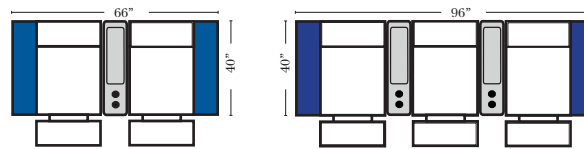

Home Theater Pre-Configured Small Straight & Wedge Consoles

2C Loveseat w/1 Small Straight Console Arm-53142

3C Sofa w/2 Small Straight Console Arms-53140