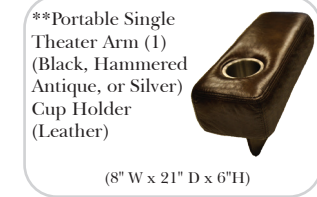

Sleeper Options: (Additional Charges Apply)

- Deluxe Mattress (Full Size Only)
- 5" Memory Foam Mattress (Full Size Only)

Note:

All Dimensions are approximate, if accuracy is crucial, please contact us for validation of the dimensions shown. However, a 1" to 2" variance can still apply due to foam and upholstery.

90 Degree / L-Shape Sectional

Put Green Arrows with Red Arrows to Create Sectional Groups

Sleepers

Suggested Configurations

v.05.06.23

Sleeper Options: (Additional charges apply)

- Deluxe Innerspring Mattress: Full
- 5" Memory Foam Mattress: Full Only