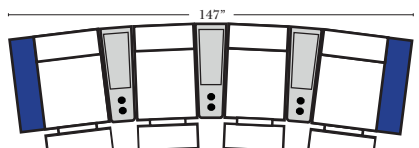

Home Theater Pre-Configured Small Straight & Wedge Consoles

2C Loveseat w/1 Small Straight Console Arm-53142

3C Sofa w/2 Small Straight Console Arms-53140

4C Sofa w/2 Small Straight Console Arms-53144

Armless Chair w/Small Straight Console Arm-53126

4C Sofa w/3 Small Straight Console Arms-53146

2C Loveseat w/1 Small Wedge Console Arms-53143

3C Sofa w/2 Small Wedge Console Arms-53141

4C Sofa w/2 Small Wedge Console Arms-53145

Armless Chair w/Small Wedge Console Arm-53127