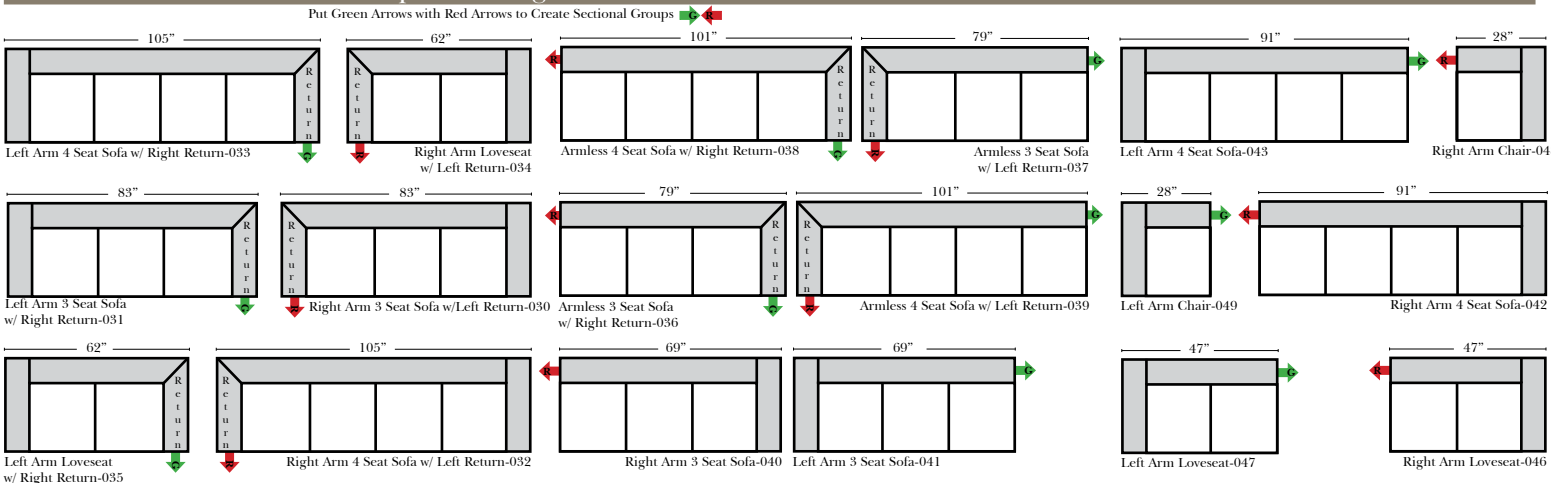

07/06/2012

Standard & Armless (All 4 seat items ship as one piece if stationary, two pieces if motion installed)

2 Piece Curve Sectional & Ottomans

Features

- Standard:**
- Available in Full & Top Grain Leathers
 - Available in Luxury Fabrics
 - All Hardwood Frames

- Options:**
- Down Seats & Down Backs (additional Charge)
 - No. 33 Firm Foam

Sleeper Options: (No Sleepers available for this style)

L-Shape / 90 Degree Sectional

(All 4 seat items ship as one piece if stationary, two pieces if motion installed)

Note:

All Dimensions are approximate, if accuracy is crucial, please contact us for validation of the dimensions shown. However, a 1" to 2" variance can still apply due to foam and upholstery.

Arm & Ball Pillows are optional (additional charges apply)