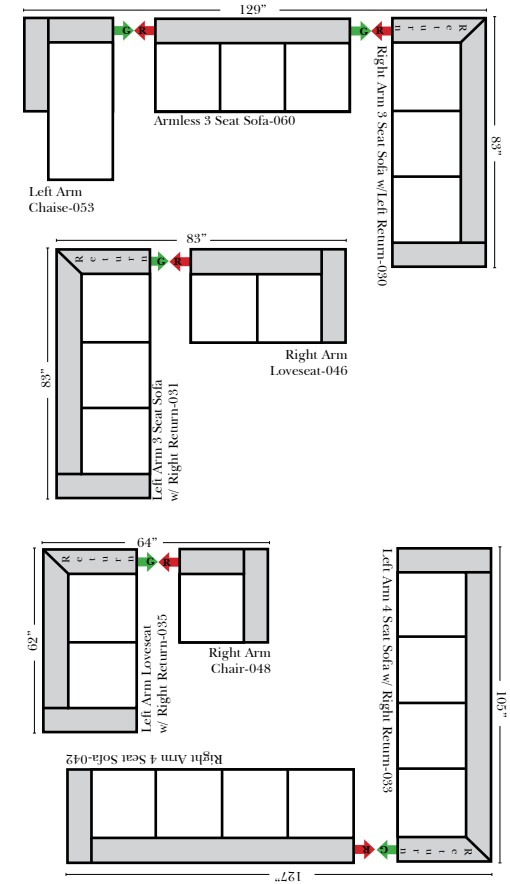

Suggested Configurations

07/06/2012

The Suggested Configurations below are only a sample of what the imagination can create, please enjoy creating the configuration that fits your lifestyle, using the ideas below and from the items on the opposite page.