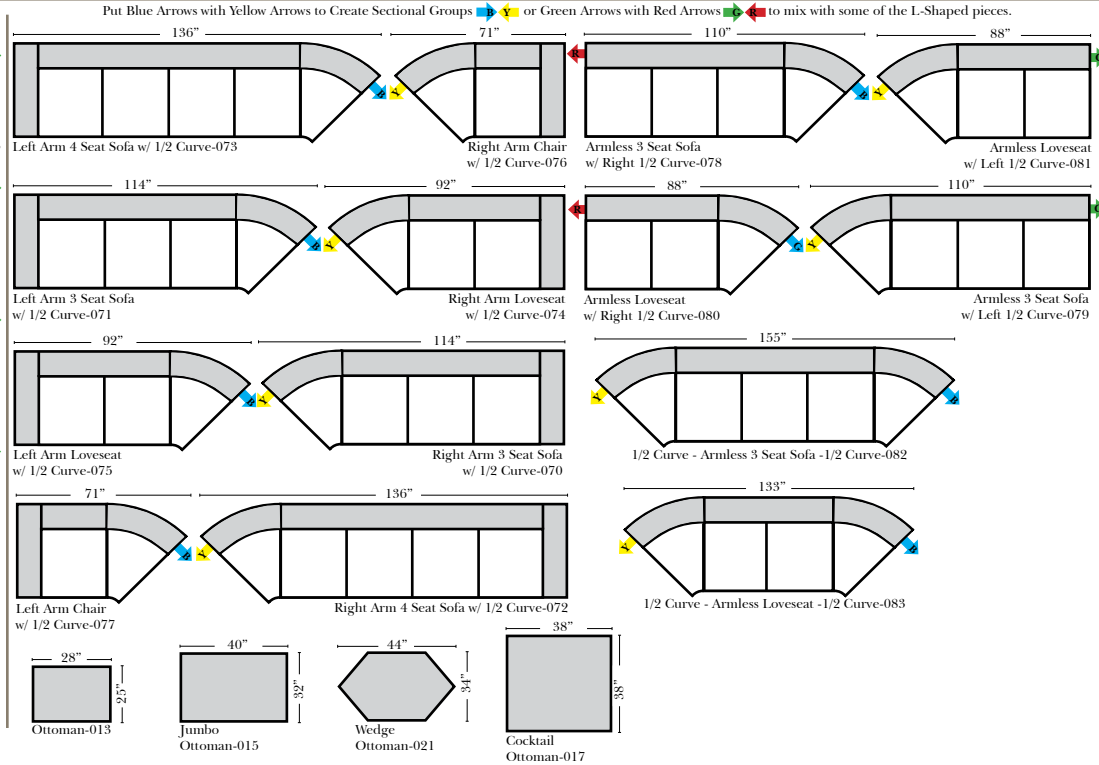

07/06/2012

Standard & Armless (All 4 seat items ship as one piece if stationary, two pieces if motion installed)

2 Piece Curve Sectional & Ottomans

Features

- Standard:**
- Available in Full & Top Grain Leathers
 - Available in Luxury Fabrics
 - All Hardwood Frames

- Options:**
- Down Seats & Down Backs (additional Charge)
 - No. 33 Firm Foam

Sleeper Options: (No Sleepers available for this style)

L-Shape / 90 Degree Sectional

(All 4 seat items ship as one piece if stationary, two pieces if motion installed)

Note:

All Dimensions are approximate, if accuracy is crucial, please contact us for validation of the dimensions shown. However, a 1" to 2" variance can still apply due to foam and upholstery.

Arm & Ball Pillows are optional (additional charges apply)