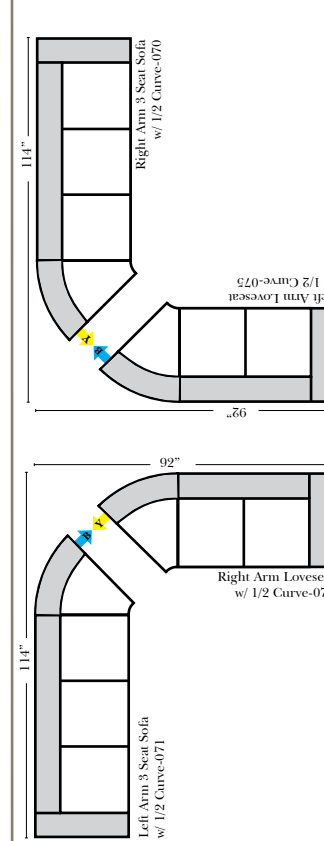

Sleepers

Put Green Arrows with Red Arrows to Create Sectional Groups
Put Blue Arrows with Yellow Arrows to Create Sectional Groups