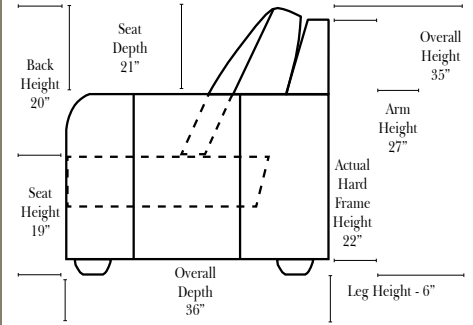

2 Piece Curve Sectional & Ottomans

Features

1. **Standard:**
2. Available in Full & Top Grain Leathers
   - Available in Luxury Fabrics
   - All Hardwood Frames

1. **Options:**
2. Down Seats & Down Backs (additional Charge)
   - No. 33 Firm Foam

Sleeper Options: (No Sleepers available for this style)