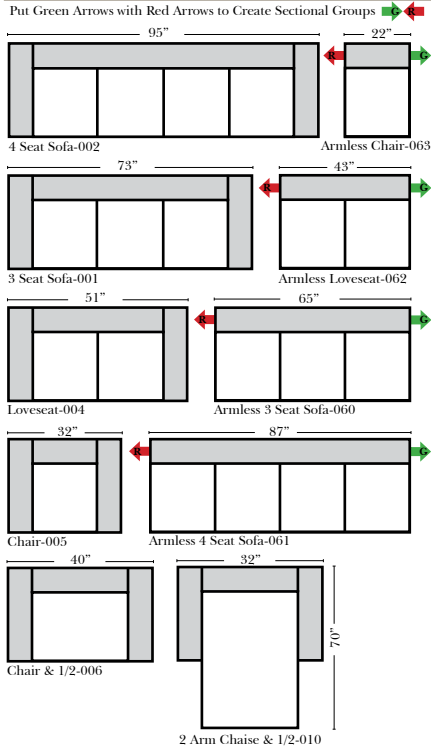

07/06/2012

Standard & Armless (All 4 seat items ship as one piece if stationary, two pieces if motion installed)

2 Piece Curve Sectional & Ottomans

Features

- Standard:**
- Available in Full & Top Grain Leathers
 - Available in Luxury Fabrics
 - All Hardwood Frames

- Options:**
- Down Seats & Down Backs (additional Charge)
 - No. 33 Firm Foam

Sleeper Options: (No Sleepers available for this style)

L-Shape / 90 Degree Sectional

(All 4 seat items ship as one piece if stationary, two pieces if motion installed)

Note:

All Dimensions are approximate, if accuracy is crucial, please contact us for validation of the dimensions shown. However, a 1" to 2" variance can still apply due to foam and upholstery.

Arm & Ball Pillows are optional (additional charges apply)