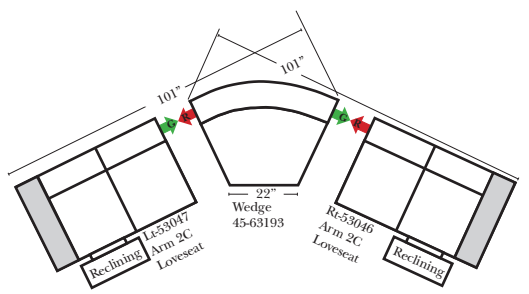

23126 3C Full Sleeper

23129 Lt Arm 3C Full Sleeper

23128 Rt Arm 3C Full Sleeper

23137 Lt Arm 3C Full Sleeper w/ 1/2 Curve

23136 Rt Arm 3C Full Sleeper w/ 1/2 Curve

Home Theater Seating - Console Arms

Pre-Configured Home Theater Seating