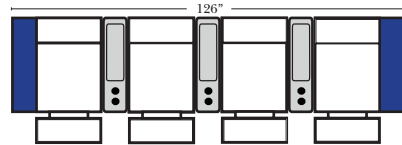

Home Theater Pre-Configured Small Straight & Wedge Consoles

2C Loveseat w/1 Small Straight Console Arm-53142

3C Sofa w/2 Small Straight Console Arms-53140

4C Sofa w/2 Small Straight Console Arms-53144

Armless Chair w/Small Straight Console Arm-53126