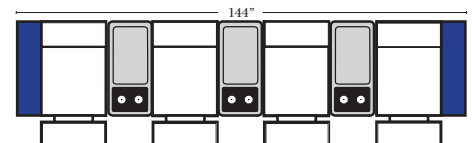

4C Sofa w/3 Large Straight Console Arms-53136