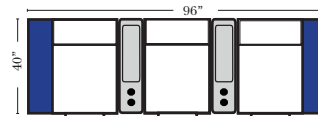

Home Theater Pre-Configured Small Straight & Wedge Consoles

2C Loveseat w/1 Small Straight Console Arm-53142

3C Sofa w/2 Small Straight Console Arms-53140

4C Sofa w/2 Small Straight Console Arms-53144

Armless Chair w/Small Straight Console Arm-53126