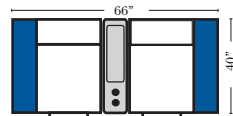

Home Theater Pre-Configured Small Straight & Wedge Consoles

2C Loveseat w/1 Small Straight Console Arm-53142