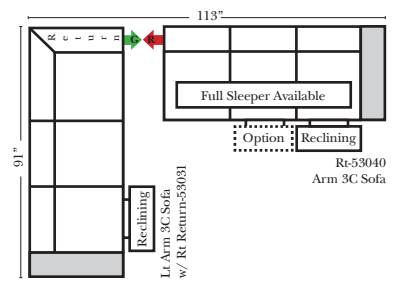

23126 3C Full Sleeper

23129 Lt Arm 3C Full Sleeper

23128 Rt Arm 3C Full Sleeper

23137 Lt Arm 3C Full Sleeper w/ 1/2 Curve

23136 Rt Arm 3C Full Sleeper w/ 1/2 Curve

Home Theater Seating - Console Arms

Pre-Configured Home Theater Seating