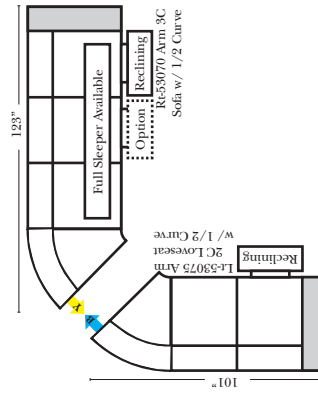

23126 3C Full Sleeper

23129 Lt Arm 3C Full Sleeper

23128 Rt Arm 3C Full Sleeper

23137 Lt Arm 3C Full Sleeper w/ 1/2 Curve

23136 Rt Arm 3C Full Sleeper w/ 1/2 Curve

Home Theater Seating - Console Arms

Pre-Configured Home Theater Seating