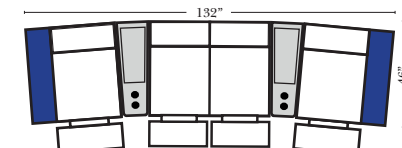

4C Sofa w/2 Small Wedge Console Arms-53145