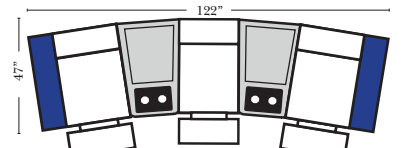

3C Sofa w/2 Large Wedge Console Arms-53131