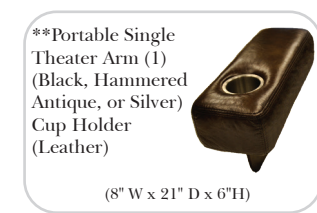

90 Degree / L-Shape Sectional

Put Green Arrows with Red Arrows to Create Sectional Groups → ←