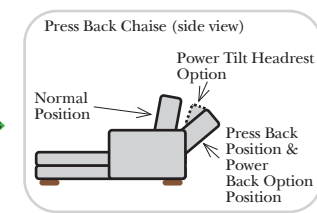

90 Degree / L-Shape Sectional

Put Green Arrows with Red Arrows to Create Sectional Groups → ←