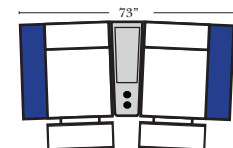

2C Loveseat w/1 Small Wedge Console Arms-53143