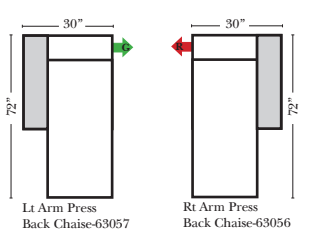

90 Degree / L-Shape Sectional

Put Green Arrows with Red Arrows to Create Sectional Groups → ←