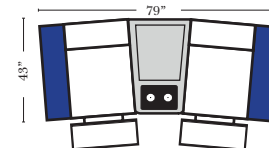

2C Loveseat w/1 Large Wedge Console Arms-53133