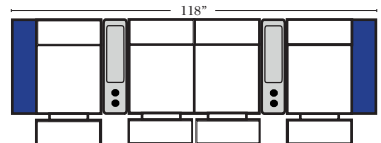

Home Theater Pre-Configured Small Straight & Wedge Consoles

2C Loveseat w/1 Small Straight Console Arm-53142

3C Sofa w/2 Small Straight Console Arms-53140

4C Sofa w/2 Small Straight Console Arms-53144

Armless Chair w/Small Straight Console Arm-53126