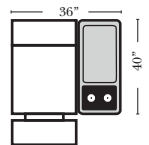

4C Sofa w/3 Small Wedge Console Arms-53147

Home Theater Pre-Configured Large Straight & Wedge Consoles

2C Loveseat w/1 Large Straight Console Arm-53132

3C Sofa w/2 Large Straight Console Arms-53130

4C Sofa w/2 Large Straight Console Arms-53134