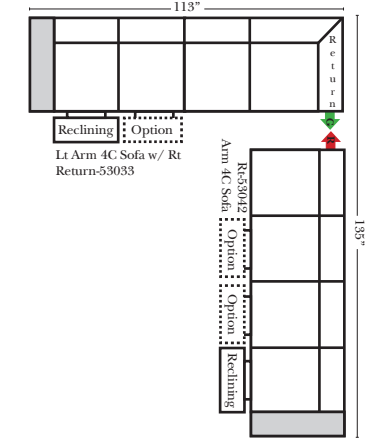

23126 3C Full Sleeper

23129 Lt Arm 3C Full Sleeper

23128 Rt Arm 3C Full Sleeper

23137 Lt Arm 3C Full Sleeper w/ 1/2 Curve

23136 Rt Arm 3C Full Sleeper w/ 1/2 Curve

Home Theater Seating - Console Arms

Pre-Configured Home Theater Seating