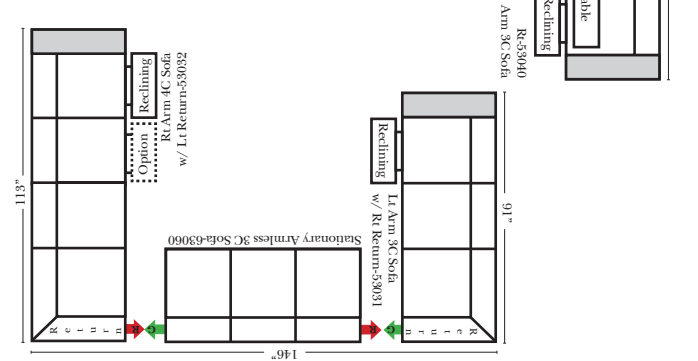

23126 3C Full Sleeper

23129 Lt Arm 3C Full Sleeper

23128 Rt Arm 3C Full Sleeper

23137 Lt Arm 3C Full Sleeper w/ 1/2 Curve

23136 Rt Arm 3C Full Sleeper w/ 1/2 Curve

Home Theater Seating - Console Arms

Pre-Configured Home Theater Seating