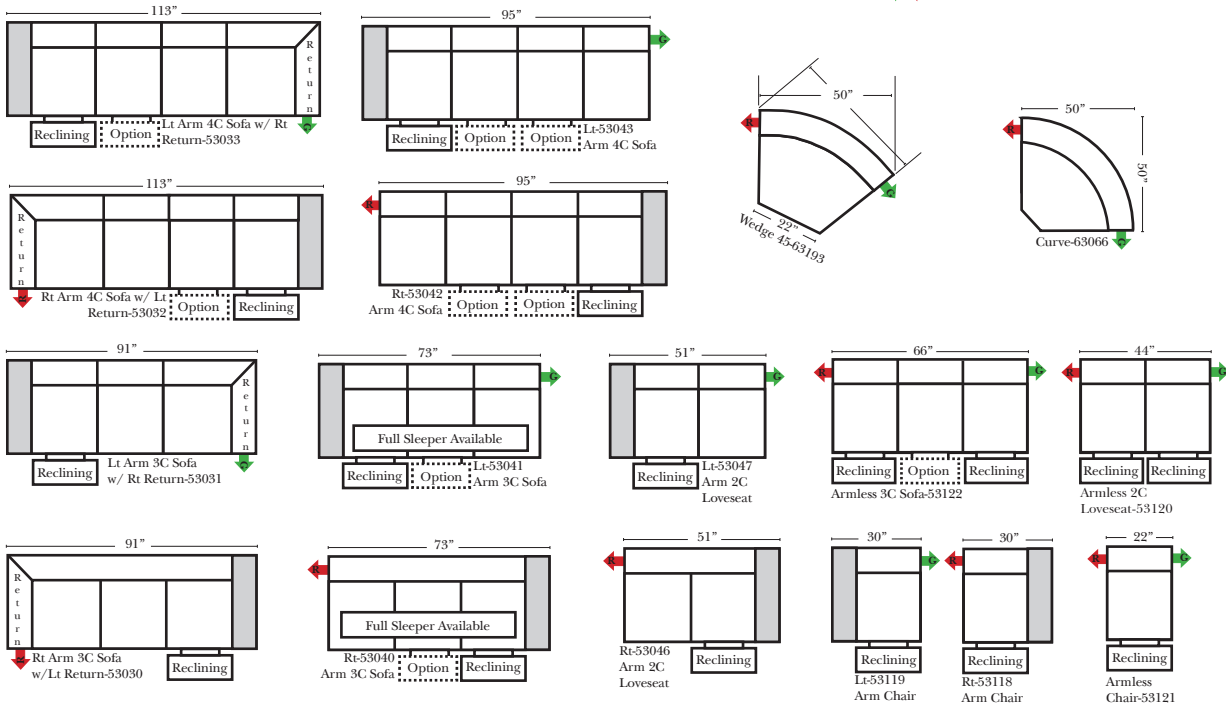

### Sleeper Options: (Additional Charges Apply)

- Deluxe Mattress (Full Size Only)
- 5" Memory Foam Mattress (Full Size Only)

### Note:

All Dimensions are approximate, if accuracy is crucial, please contact us for validation of the dimensions shown. However, a 1" to 2" variance can still apply due to foam and upholstery.

## 90 Degree / L-Shape Sectional

Put Green Arrows with Red Arrows to Create Sectional Groups → ←

**Sleepers**

**Suggested Configurations**

v.05.06.23

**Sleeper Options:** (Additional charges apply)

- Deluxe Innerspring Mattress: Full
- 5" Memory Foam Mattress: Full Only