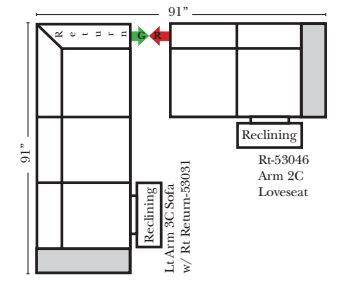

23126 3C Full Sleeper

23129 Lt Arm 3C Full Sleeper

23128 Rt Arm 3C Full Sleeper

23137 Lt Arm 3C Full Sleeper w/ 1/2 Curve

23136 Rt Arm 3C Full Sleeper w/ 1/2 Curve

Home Theater Seating - Console Arms

Pre-Configured Home Theater Seating