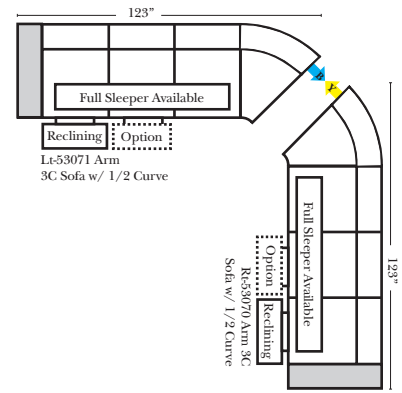

23126 3C Full Sleeper

23129 Lt Arm 3C Full Sleeper

23128 Rt Arm 3C Full Sleeper

23137 Lt Arm 3C Full Sleeper w/ 1/2 Curve

23136 Rt Arm 3C Full Sleeper w/ 1/2 Curve

Home Theater Seating - Console Arms

Pre-Configured Home Theater Seating