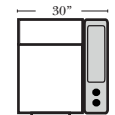

Home Theater Pre-Configured Small Straight & Wedge Consoles

2C Loveseat w/1 Small Straight Console Arm-53142

3C Sofa w/2 Small Straight Console Arms-53140

4C Sofa w/2 Small Straight Console Arms-53144

Armless Chair w/Small Straight Console Arm-53126