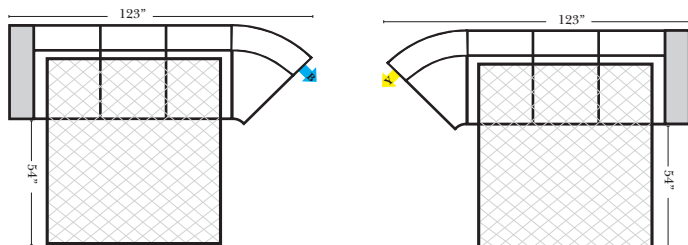

23137 Lt Arm 3C Full Sleeper w/ 1/2 Curve

23136 Rt Arm 3C Full Sleeper w/ 1/2 Curve