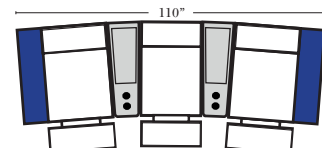

3C Sofa w/2 Small Wedge Console Arms-53141