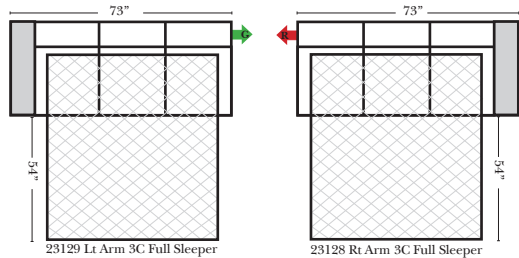

23129 Lt Arm 3C Full Sleeper

23128 Rt Arm 3C Full Sleeper