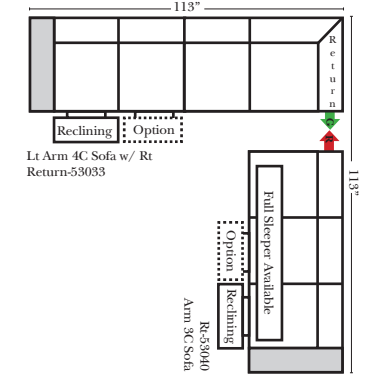

23126 3C Full Sleeper

23129 Lt Arm 3C Full Sleeper

23128 Rt Arm 3C Full Sleeper

23137 Lt Arm 3C Full Sleeper w/ 1/2 Curve

23136 Rt Arm 3C Full Sleeper w/ 1/2 Curve

Home Theater Seating - Console Arms

Pre-Configured Home Theater Seating