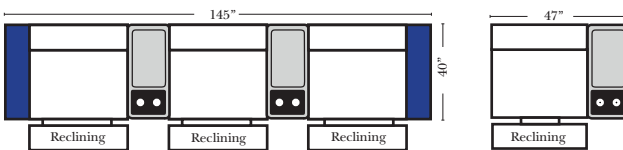

Montclair

(Box(BC) or Waterfall(WFC) Chaise)

Home Theater Seating - Console Arms

Recl 2C Sofa w/1 Small Straight Console Arm-52150

Recl 3C Super Sofa w/2 Small Straight Console Arm-52158

Recl 3C Super Sofa w/2 Large Straight Console Arm-52138

Recl 2C Sofa w/1 Small Wedge Console Arm-52151

Recl 3C Super Sofa w/2 Small Wedge Console Arms-52159

Recl 3C Super Sofa w/2 Large Wedge Console Arms-52139

Recl 2C Sofa w/1 Large Straight Console Arm-52130