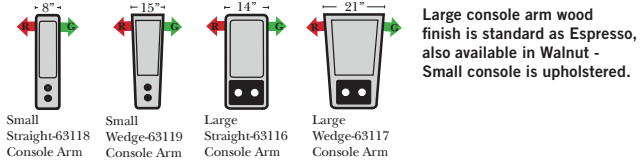

Montclair

(Box(BC) or Waterfall(WFC) Chaise)

Home Theater Seating - Console Arms

Recl 2C Sofa w/1 Small Straight Console Arm-52150

Recl 3C Super Sofa w/2 Small Straight Console Arm-52158

Recl 3C Super Sofa w/2 Large Straight Console Arm-52138