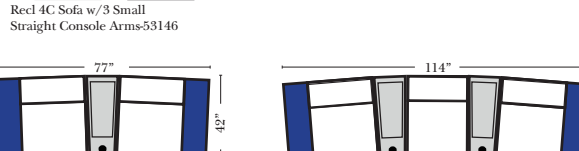

Recl 4C Sofa w/3 Small Wedge Console Arms-53147

Recl 4C Sofa w/3 Large Wedge Console Arms-53137

Pre-Configured Home Theater Seating

Pre-Configured Recl 2C & 3C Super Sofas Small & Large - Straight & Wedge Consoles (Left Side of Page)

Recl 2C Loveseat w/1 Small Straight Console Arm-53142

Recl 3C Sofa w/2 Small Straight Console Arms-53140

Recl 4C Sofa w/2 Small Straight Console Arms-53144

Recl 4C Sofa w/3 Small Straight Console Arms-53146