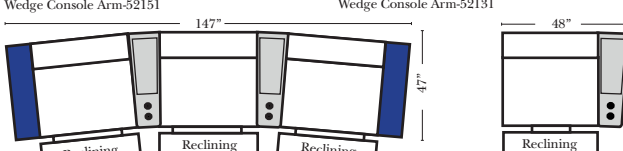

Montclair

(Box(BC) or Waterfall(WFC) Chaise)

Home Theater Seating - Console Arms

Recl 2C Sofa w/1 Small Straight Console Arm-52150

Recl 3C Super Sofa w/2 Small Straight Console Arm-52158

Recl 3C Super Sofa w/2 Large Straight Console Arm-52138

Recl 2C Sofa w/1 Small Wedge Console Arm-52151

Recl 3C Super Sofa w/2 Small Wedge Console Arms-52159

Recl 3C Super Sofa w/2 Large Wedge Console Arms-52139

Recl 2C Sofa w/1 Large Straight Console Arm-52130