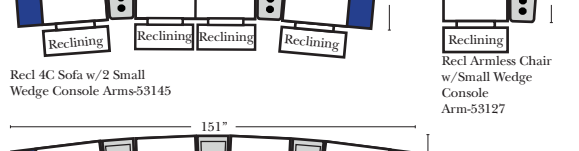

Recl 2C Loveseat w/1 Small Straight Console Arm-53142

Recl 3C Sofa w/2 Small Straight Console Arms-53140

Recl 4C Sofa w/2 Small Straight Console Arms-53144

Recl 4C Sofa w/3 Small Straight Console Arms-53146

Recl 2C Loveseat w/1 Small Wedge Console Arms-53143

Recl 3C Sofa w/2 Small Wedge Console Arms-53141

Recl 4C Sofa w/2 Small Wedge Console Arms-53145

Pre-Configured Recl 3C Small & Large - Straight & Wedge Consoles (Center & Left Side of Page)