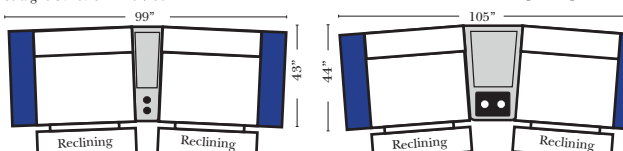

Montclair

(Box(BC) or Waterfall(WFC) Chaise)

Home Theater Seating - Console Arms

Recl 2C Sofa w/1 Small Straight Console Arm-52150

Recl 3C Super Sofa w/2 Small Straight Console Arm-52158

Recl 3C Super Sofa w/2 Large Straight Console Arm-52138

Recl 2C Sofa w/1 Small Wedge Console Arm-52151

Recl 3C Super Sofa w/2 Small Wedge Console Arms-52159

Recl 3C Super Sofa w/2 Large Wedge Console Arms-52139

Recl 2C Sofa w/1 Large Straight Console Arm-52130