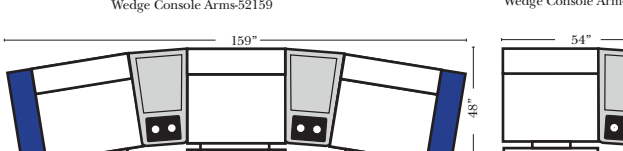

Recl 3C Super Sofa w/2 Large Wedge Console Arms-52139