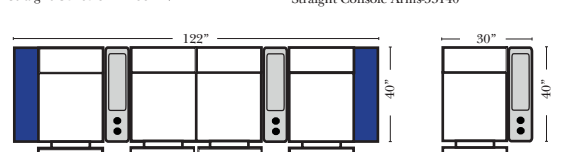

Recl 3C Sofa w/2 Small Straight Console Arms-53140