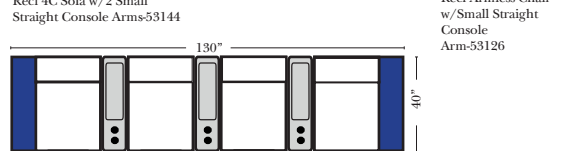

Recl 4C Sofa w/2 Small Straight Console Arms-53144