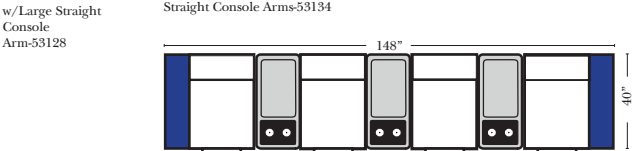

Recl 4C Sofa w/2 Large Straight Console Arms-53134