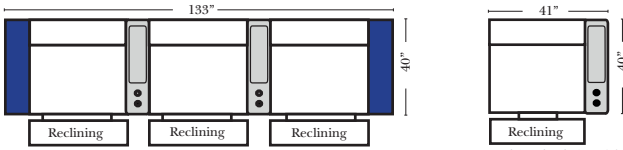

Montclair

(Box(BC) or Waterfall(WFC) Chaise)

Home Theater Seating - Console Arms

Recl 2C Sofa w/1 Small Straight Console Arm-52150

Recl 3C Super Sofa w/2 Small Straight Console Arm-52158

Recl 3C Super Sofa w/2 Large Straight Console Arm-52138

Recl 2C Sofa w/1 Small Wedge Console Arm-52151

Recl 3C Super Sofa w/2 Small Wedge Console Arms-52159

Recl 3C Super Sofa w/2 Large Wedge Console Arms-52139

Recl 2C Sofa w/1 Large Straight Console Arm-52130