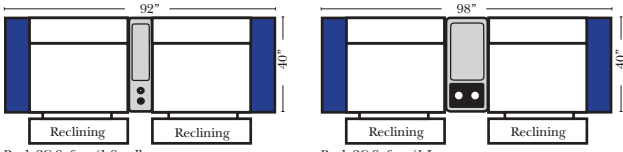

Montclair

(Box(BC) or Waterfall(WFC) Chaise)

Home Theater Seating - Console Arms

Recl 2C Sofa w/1 Small Straight Console Arm-52150

Recl 3C Super Sofa w/2 Small Straight Console Arm-52158

Recl 3C Super Sofa w/2 Large Straight Console Arm-52138

Recl 2C Sofa w/1 Small Wedge Console Arm-52151

Recl 3C Super Sofa w/2 Small Wedge Console Arms-52159

Recl 3C Super Sofa w/2 Large Wedge Console Arms-52139

Recl 2C Sofa w/1 Large Straight Console Arm-52130