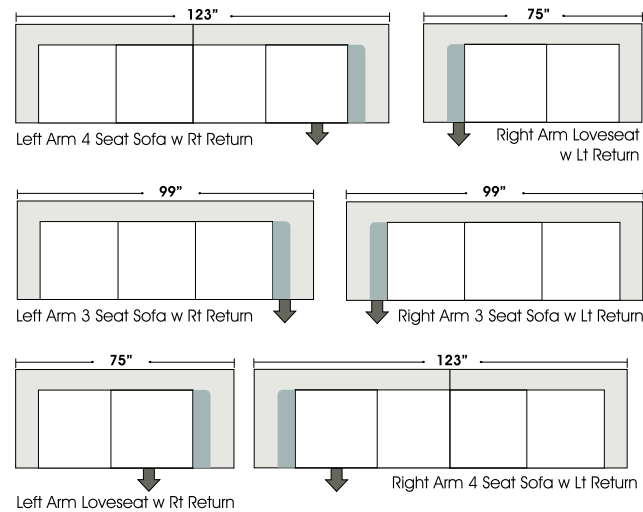

Standard & Armless (All 4 seat items ship as one piece if stationary, two pieces if motion installed)

Ottomans & 2 Piece Curve Sectional

v.11.04.12

STANDARD

RETURN

ONE ARM

OTTOMANS

Features

Standard:

- All Full or Top-Grain Leather
- All hardwood frames

Options:

- Down Seats (Additional Charges Apply)
- Down Backs (Additional Charges Apply)
- No. 33 Firm Seating

Sleeper Options:

- Deluxe Queen Mattress (Additional Charges Apply)
- Air Dream Mattress (Additional Charges Apply)

Special orders shipped within 4-6 weeks

Actual Hard Frame Height - 32"

Note: All sizes are approximate.

07/06/2012

Suggested Configurations

3 Seat Queen Sleeper

Armless 3 Seat Queen Sleeper

Right Arm 3 Seat Queen Sleeper

Right Arm Loveseat
+
Left Arm Loveseat w RT Return

Left Arm 3 Seat Sofa
+
Curve
+
Right Arm Loveseat

Right Arm 3 Seat Sofa
+
Left Arm 3 Seat Sofa w Rt Return