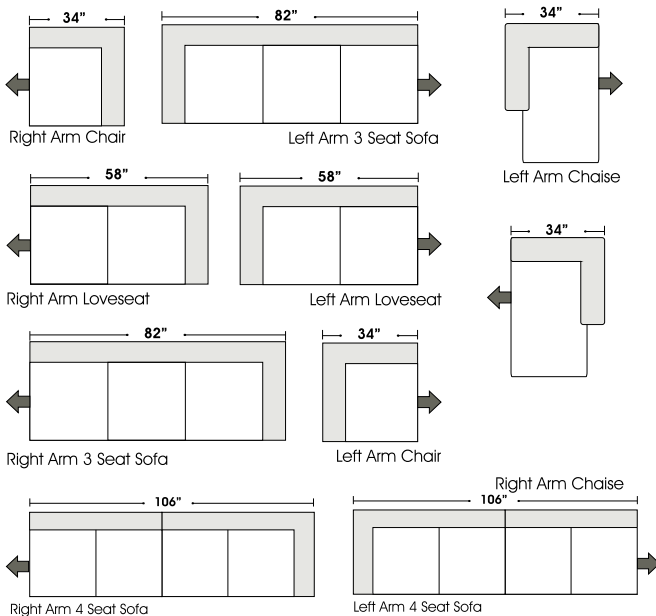

Standard & Armless (All 4 seat items ship as one piece if stationary, two pieces if motion installed)

Ottomans & 2 Piece Curve Sectional

v.11.04.12

STANDARD

RETURN

ONE ARM

OTTOMANS

Features

Left Arm 3 Seat Queen Sleeper

Left Arm Chaise
+
Armless 3 Seat Sofa
+
Right Arm 3 Seat Sofa with Lt Return

Left Arm 3 Seat Sofa
+
Curve
+
Right Arm 3 Seat Sofa

Left Arm Chaise
+
Armless Loveseat
+
Curve
+
Right Arm Loveseat

Left Arm Loveseat
+
Curve
+
Armless 3 Seat Queen Sleeper
+
Right Arm Chaise

Left Arm Loveseat
+
Curve
+
Right Arm Loveseat

Right Arm Loveseat
+
Left Arm 3 Seat Sofa w Rt Return

Right Arm Loveseat
w Lt Return
+
Left Arm 3 Seat Sofa

Right Arm Loveseat
+
Left Arm Loveseat w RT Return

Left Arm 3 Seat Sofa
+
Curve
+
Right Arm Loveseat

Right Arm 3 Seat Sofa
+
Left Arm 3 Seat Sofa w Rt Return