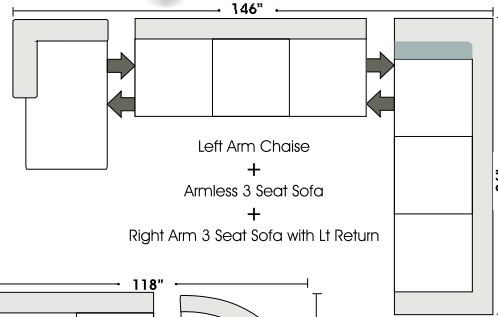

Special orders shipped within 4-6 weeks

Actual Hard Frame Height - 32"

Note: All sizes are approximate.

07/06/2012

Suggested Configurations

3 Seat Queen Sleeper

Armless 3 Seat Queen Sleeper

Right Arm 3 Seat Queen Sleeper

Left Arm 3 Seat Queen Sleeper

Left Arm Chaise
+
Armless 3 Seat Sofa
+
Right Arm 3 Seat Sofa with Lt Return

Left Arm 3 Seat Sofa
+
Curve
+
Right Arm 3 Seat Sofa

Left Arm Chaise
+
Armless Loveseat
+
Curve
+
Right Arm Loveseat