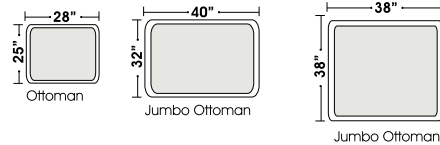

Standard & Armless (All 4 seat items ship as one piece if stationary, two pieces if motion installed)

Ottomans & 2 Piece Curve Sectional

v.11.04.12

STANDARD

RETURN

ONE ARM

OTTOMANS

Features

Standard:

- All Full or Top-Grain Leather
- All hardwood frames

Options:

- Down Seats (Additional Charges Apply)
- Down Backs (Additional Charges Apply)
- No. 33 Firm Seating

Sleeper Options:

- Deluxe Queen Mattress (Additional Charges Apply)
- Air Dream Mattress (Additional Charges Apply)

Special orders shipped within 4-6 weeks

Actual Hard Frame Height - 32"

Note: All sizes are approximate.

07/06/2012

Suggested Configurations

3 Seat Queen Sleeper

Armless 3 Seat Queen Sleeper

Right Arm 3 Seat Queen Sleeper