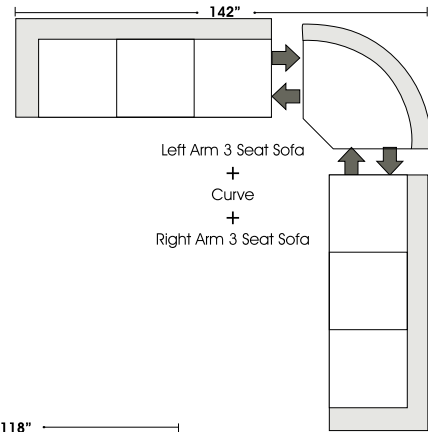

Left Arm 3 Seat Sofa
+
Curve
+
Right Arm 3 Seat Sofa