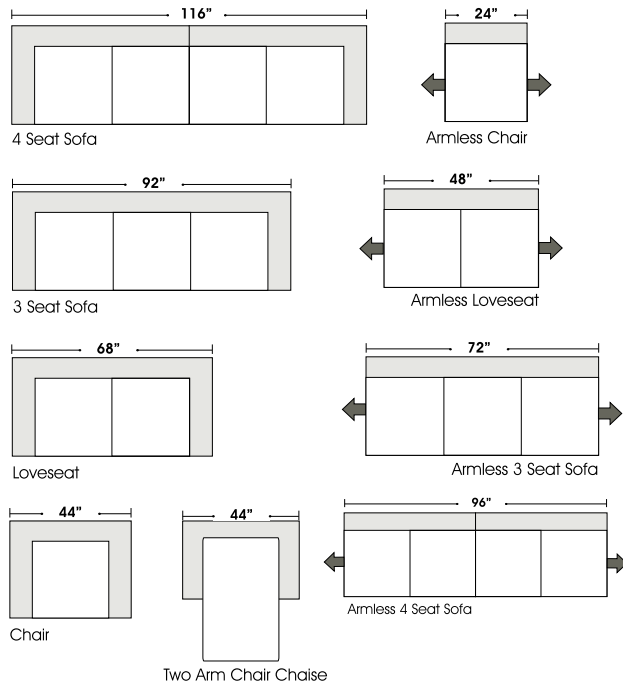

Standard & Armless (All 4 seat items ship as one piece if stationary, two pieces if motion installed)

Ottomans & 2 Piece Curve Sectional

v.11.04.12

STANDARD

RETURN

ONE ARM

OTTOMANS

Features

Left Arm 3 Seat Queen Sleeper

Left Arm Chaise
+
Armless 3 Seat Sofa
+
Right Arm 3 Seat Sofa with Lt Return

Left Arm 3 Seat Sofa
+
Curve
+
Right Arm 3 Seat Sofa

Left Arm Chaise
+
Armless Loveseat
+
Curve
+
Right Arm Loveseat

Left Arm Loveseat
+
Curve
+
Armless 3 Seat Queen Sleeper
+
Right Arm Chaise

Left Arm Loveseat
+
Curve
+
Right Arm Loveseat

Right Arm Loveseat
+
Left Arm 3 Seat Sofa w Rt Return

Right Arm Loveseat
w Lt Return
+
Left Arm 3 Seat Sofa

Right Arm Loveseat
+
Left Arm Loveseat w RT Return

Left Arm 3 Seat Sofa
+
Curve
+
Right Arm Loveseat

Right Arm 3 Seat Sofa
+
Left Arm 3 Seat Sofa w Rt Return