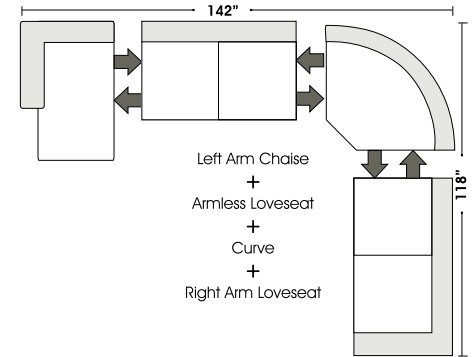

Special orders shipped within 4-6 weeks

Actual Hard Frame Height - 32"

Note: All sizes are approximate.

07/06/2012

Suggested Configurations

3 Seat Queen Sleeper

Armless 3 Seat Queen Sleeper

Right Arm 3 Seat Queen Sleeper

Left Arm 3 Seat Queen Sleeper

Left Arm Chaise
+
Armless 3 Seat Sofa
+
Right Arm 3 Seat Sofa with Lt Return

Left Arm 3 Seat Sofa
+
Curve
+
Right Arm 3 Seat Sofa

Left Arm Chaise
+
Armless Loveseat
+
Curve
+
Right Arm Loveseat

Right Arm Loveseat
+
Left Arm Loveseat w RT Return

Left Arm 3 Seat Sofa
+
Curve
+
Right Arm Loveseat

Right Arm 3 Seat Sofa
+
Left Arm 3 Seat Sofa w Rt Return