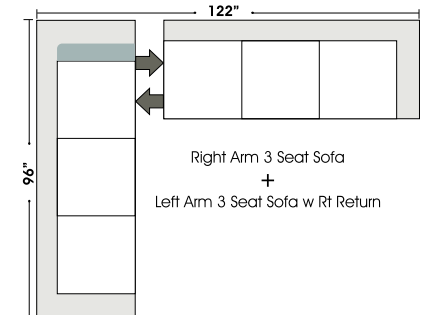

Left Arm Loveseat
+
Curve
+
Armless 3 Seat Queen Sleeper
+
Right Arm Chaise

Left Arm Loveseat
+
Curve
+
Right Arm Loveseat

Right Arm Loveseat
+
Left Arm 3 Seat Sofa w Rt Return

Right Arm Loveseat
w Lt Return
+
Left Arm 3 Seat Sofa

Right Arm Loveseat
+
Left Arm Loveseat w RT Return

Left Arm 3 Seat Sofa
+
Curve
+
Right Arm Loveseat

Right Arm 3 Seat Sofa
+
Left Arm 3 Seat Sofa w Rt Return