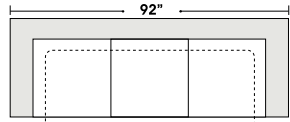

Special orders shipped within 4-6 weeks

Actual Hard Frame Height - 32"

Note: All sizes are approximate.

07/06/2012

Suggested Configurations

3 Seat Queen Sleeper

Armless 3 Seat Queen Sleeper

Right Arm 3 Seat Queen Sleeper

Left Arm 3 Seat Queen Sleeper

Left Arm Chaise
+
Armless 3 Seat Sofa
+
Right Arm 3 Seat Sofa with Lt Return

Left Arm 3 Seat Sofa
+
Curve
+
Right Arm 3 Seat Sofa

Left Arm Chaise
+
Armless Loveseat
+
Curve
+
Right Arm Loveseat