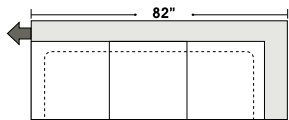

Special orders shipped within 4-6 weeks

Actual Hard Frame Height - 32"

Note: All sizes are approximate.

07/06/2012

Suggested Configurations

3 Seat Queen Sleeper

Armless 3 Seat Queen Sleeper

Right Arm 3 Seat Queen Sleeper

Left Arm 3 Seat Queen Sleeper

Left Arm Chaise
+
Armless 3 Seat Sofa
+
Right Arm 3 Seat Sofa with Lt Return

Left Arm 3 Seat Sofa
+
Curve
+
Right Arm 3 Seat Sofa

Left Arm Chaise
+
Armless Loveseat
+
Curve
+
Right Arm Loveseat