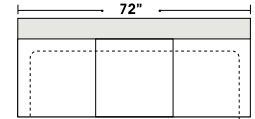

Special orders shipped within 4-6 weeks

Actual Hard Frame Height - 32"

Note: All sizes are approximate.

07/06/2012

Suggested Configurations

3 Seat Queen Sleeper

Armless 3 Seat Queen Sleeper

Right Arm 3 Seat Queen Sleeper

Left Arm 3 Seat Queen Sleeper

Left Arm Chaise
+
Armless 3 Seat Sofa
+
Right Arm 3 Seat Sofa with Lt Return

Left Arm 3 Seat Sofa
+
Curve
+
Right Arm 3 Seat Sofa

Left Arm Chaise
+
Armless Loveseat
+
Curve
+
Right Arm Loveseat