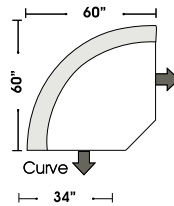

Standard & Armless (All 4 seat items ship as one piece if stationary, two pieces if motion installed)

Ottomans & 2 Piece Curve Sectional

v.11.04.12

STANDARD

RETURN

ONE ARM

OTTOMANS

Features

Special orders shipped within 4-6 weeks

Actual Hard Frame Height - 32"

Note: All sizes are approximate.

07/06/2012

Suggested Configurations

3 Seat Queen Sleeper

Armless 3 Seat Queen Sleeper

Right Arm 3 Seat Queen Sleeper