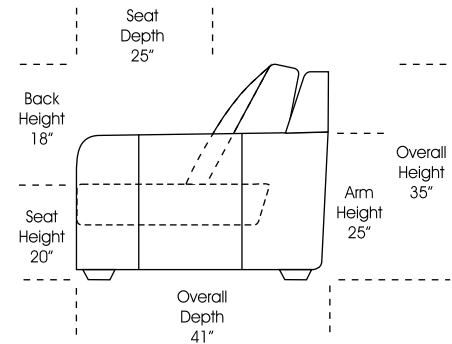

Standard:

- All Full or Top-Grain Leather
- All hardwood frames

Options:

- Down Seats (Additional Charges Apply)
- Down Backs (Additional Charges Apply)
- No. 33 Firm Seating

Sleeper Options:

- Deluxe Queen Mattress (Additional Charges Apply)
- Air Dream Mattress (Additional Charges Apply)

Special orders shipped within 4-6 weeks

Actual Hard Frame Height - 32"

Note: All sizes are approximate.

07/06/2012

Suggested Configurations

3 Seat Queen Sleeper

Armless 3 Seat Queen Sleeper

Right Arm 3 Seat Queen Sleeper