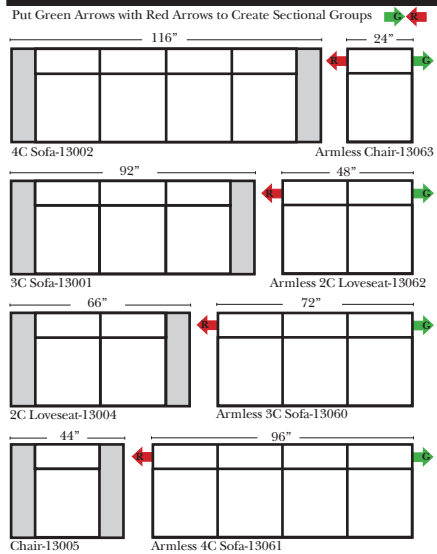

Standard & Armless & Ottomans

(All 4 seat items ship as one piece if stationary)