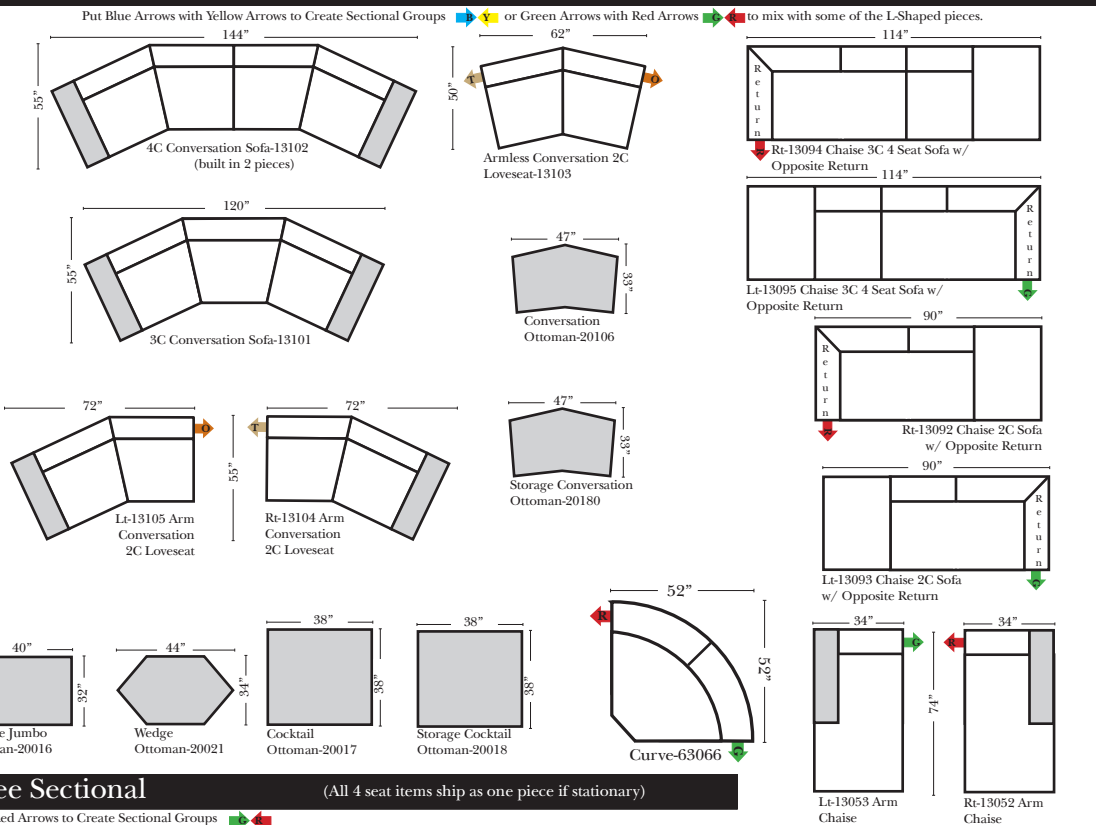

Conversation & Chaise

Standard & options

Standard:

- Available in Full & Top Grain Leathers
- Available in Luxury Fabrics
- All Hardwood Frames
- Legs are standard Walnut Finish

Options: (No Additional Charge)

- No. 33 Firm Foam Cushions
- Wood Finishes Available Cherry, Chocolate, Espresso, Honey Oak, Shadow

Options: (additional Charge)

- Down Seats
- Upholstered Swivel Base(2 arm Chair Only)