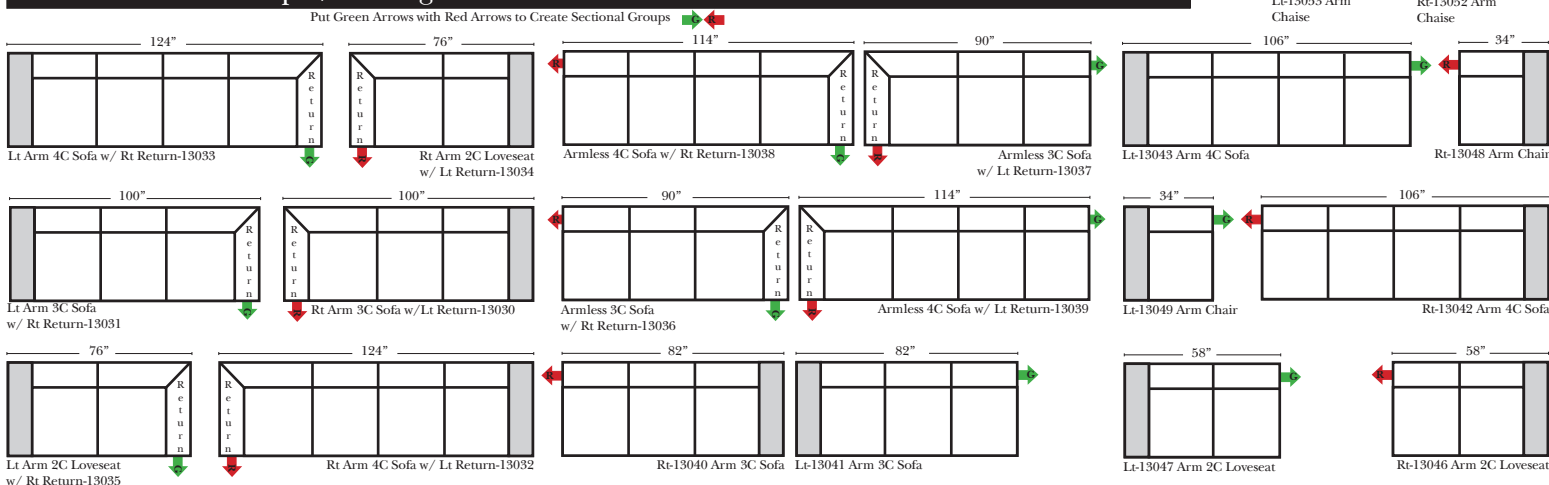

L-Shape / 90 Degree Sectional

(All 4 seat items ship as one piece if stationary)