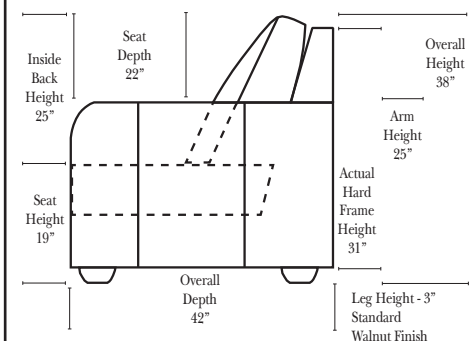

Conversation & Chaise

Standard & options

Standard:

- Available in Full & Top Grain Leathers
- Available in Luxury Fabrics
- All Hardwood Frames
- Legs are standard Walnut Finish

Options: (No Additional Charge)

- No. 33 Firm Foam Cushions
- Wood Finishes Available Cherry, Chocolate, Espresso, Honey Oak, Shadow

Options: (additional Charge)

- Down Seats
- Upholstered Swivel Base(2 arm Chair Only)