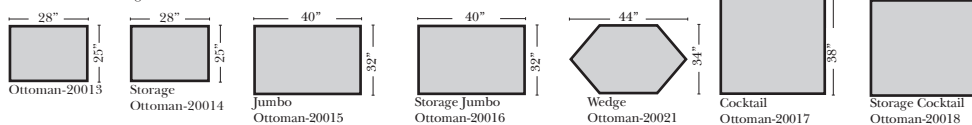

All Ottomans 19" High