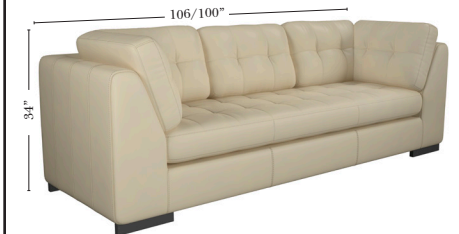

Standard, Armless & Ottomans

Put Green Arrows with Red Arrows to Create Sectional Groups

Bumper Chaise & Return Chaise

Green Arrows with Red Arrows to mix with some of the L-Shaped pieces.

Suggested Configurations

Features

Standard:

- Available in Full & Top Grain Leathers
- Available in Luxury Fabrics
- All Hardwood Frames
- Legs are standard as Walnut color, available in Cherry, Chocolate, Espresso, Honey Oak, & Shadow

Options:

- No. 33 Firm Foam

Sleeper Options: (No Sleepers are available for this style)

L-Shape / 90 Degree Sectional (All 4 seat items ship as one piece if stationary, two pieces if motion installed)

Put Green Arrows with Red Arrows to Create Sectional Groups