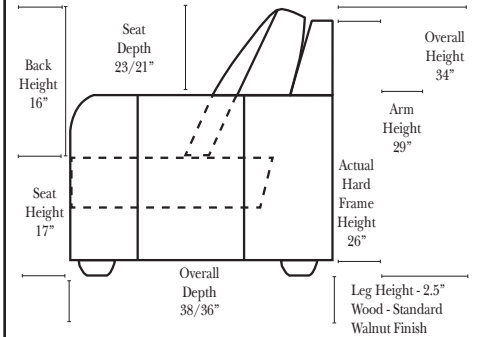

Suggested Configurations

Features

Standard:

- Available in Full & Top Grain Leathers
- Available in Luxury Fabrics
- All Hardwood Frames
- Legs are standard as Walnut color, available in Cherry, Chocolate, Espresso, Honey Oak, & Shadow

Options:

- No. 33 Firm Foam

Sleeper Options: (No Sleepers are available for this style)