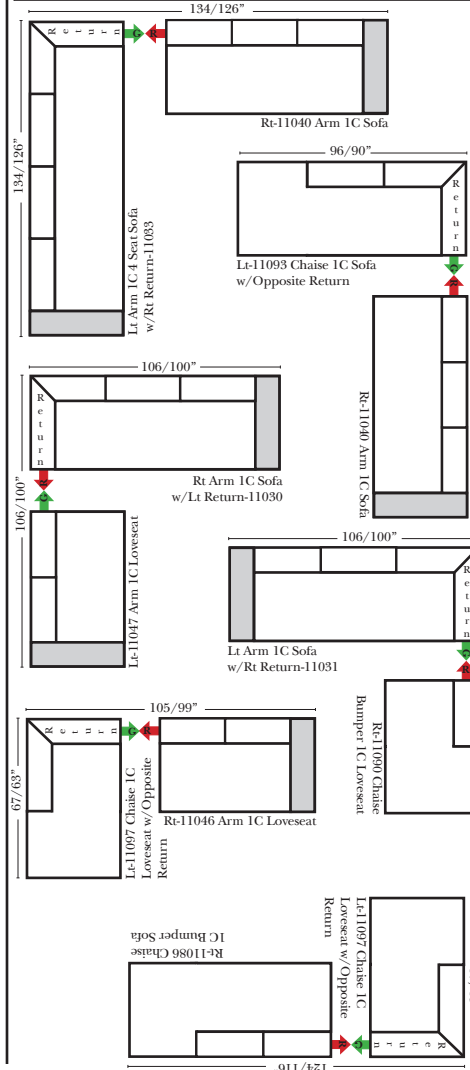

Standard, Armless & Ottomans

Put Green Arrows with Red Arrows to Create Sectional Groups

Bumper Chaise & Return Chaise

Green Arrows with Red Arrows to mix with some of the L-Shaped pieces.

Suggested Configurations

Options:

- No. 33 Firm Foam

Sleeper Options: (No Sleepers are available for this style)

L-Shape / 90 Degree Sectional (All 4 seat items ship as one piece if stationary, two pieces if motion installed)

Put Green Arrows with Red Arrows to Create Sectional Groups

Note:

All Dimensions are approximate, if accuracy is crucial, please contact us for validation of the dimensions shown. However, a 1" to 2" variance can still apply due to foam and upholstery.