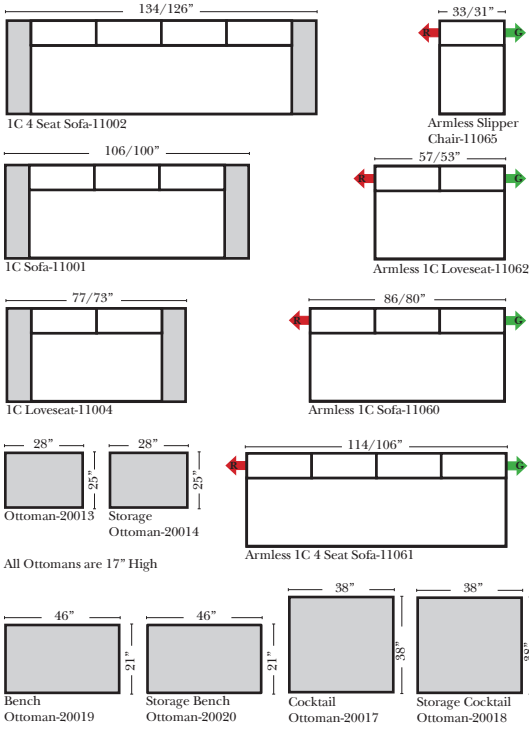

Standard, Armless & Ottomans

Put Green Arrows with Red Arrows to Create Sectional Groups

Bumper Chaise & Return Chaise

Green Arrows with Red Arrows to mix with some of the L-Shaped pieces.

Suggested Configurations

Options:

- No. 33 Firm Foam

Sleeper Options: (No Sleepers are available for this style)

L-Shape / 90 Degree Sectional (All 4 seat items ship as one piece if stationary, two pieces if motion installed)

Put Green Arrows with Red Arrows to Create Sectional Groups

Note:

All Dimensions are approximate, if accuracy is crucial, please contact us for validation of the dimensions shown. However, a 1" to 2" variance can still apply due to foam and upholstery.