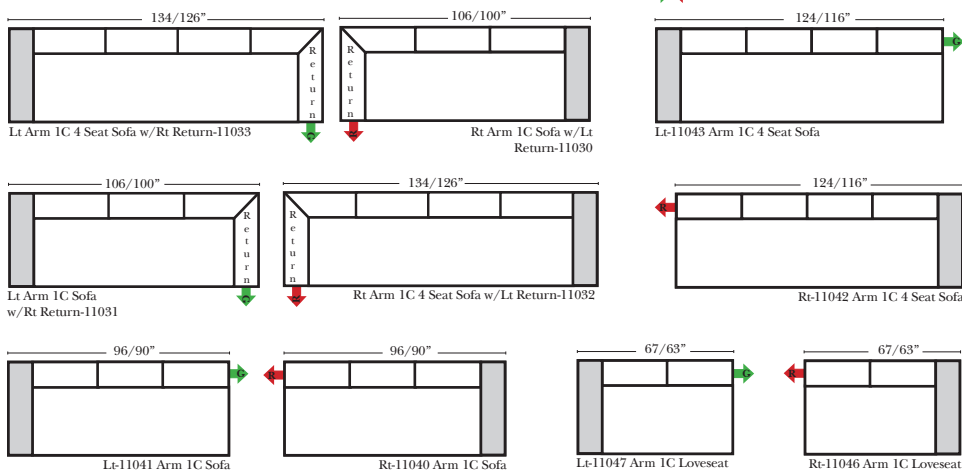

Options:

- No. 33 Firm Foam

Sleeper Options: (No Sleepers are available for this style)

L-Shape / 90 Degree Sectional (All 4 seat items ship as one piece if stationary, two pieces if motion installed)

Put Green Arrows with Red Arrows to Create Sectional Groups

Note:

All Dimensions are approximate, if accuracy is crucial, please contact us for validation of the dimensions shown. However, a 1" to 2" variance can still apply due to foam and upholstery.