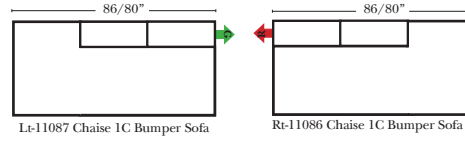

Standard, Armless & Ottomans

Put Green Arrows with Red Arrows to Create Sectional Groups

Bumper Chaise & Return Chaise

Green Arrows with Red Arrows to mix with some of the L-Shaped pieces.

Suggested Configurations

Options:

- No. 33 Firm Foam

Sleeper Options: (No Sleepers are available for this style)

L-Shape / 90 Degree Sectional (All 4 seat items ship as one piece if stationary, two pieces if motion installed)

Put Green Arrows with Red Arrows to Create Sectional Groups

Note:

All Dimensions are approximate, if accuracy is crucial, please contact us for validation of the dimensions shown. However, a 1" to 2" variance can still apply due to foam and upholstery.