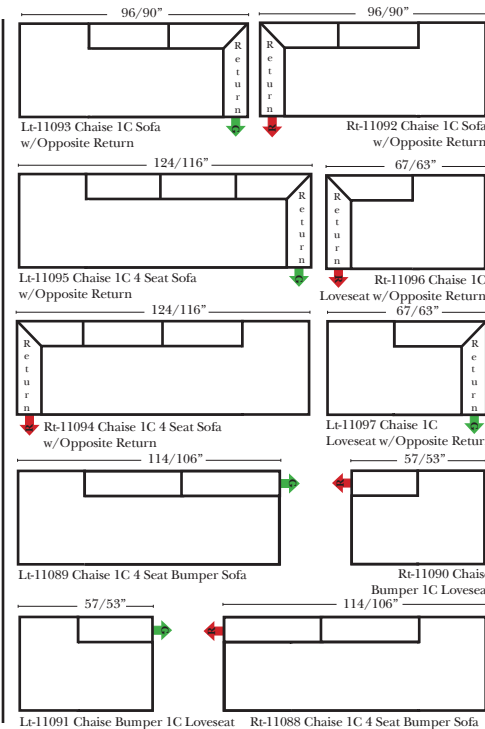

Standard, Armless & Ottomans

Put Green Arrows with Red Arrows to Create Sectional Groups

Bumper Chaise & Return Chaise

Green Arrows with Red Arrows to mix with some of the L-Shaped pieces.

Suggested Configurations

Options:

- No. 33 Firm Foam

Sleeper Options: (No Sleepers are available for this style)

L-Shape / 90 Degree Sectional (All 4 seat items ship as one piece if stationary, two pieces if motion installed)

Put Green Arrows with Red Arrows to Create Sectional Groups

Note:

All Dimensions are approximate, if accuracy is crucial, please contact us for validation of the dimensions shown. However, a 1" to 2" variance can still apply due to foam and upholstery.