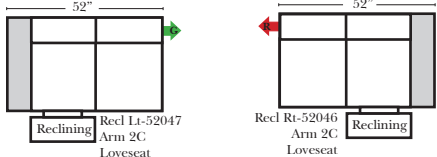

**Sleeper Options: Full Size Available**

- Add Deluxe Innerspring Mattress
- Add 5" Memory Foam Mattress

**Note:**  
All Dimensions are approximate, if accuracy is crucial, please contact us for validation of the dimensions shown. However, a 1" to 2" variance can still apply due to foam and upholstery.

Many items on these pages are available as Stationary (Non-Reclining)

**Reclining 90 Degree / L-Shape Sectional / Sleeper / Armless / Conversation**

Put Green Arrows with Red Arrows to Create Sectional Groups