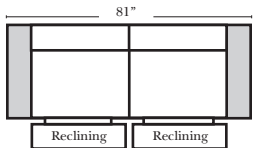

**Reclining Standard/Sleeper**

Put Blue Arrows with Yellow Arrows to Create Sectional Groups

**Suggested Configurations**

v.10.22.18

The Suggested Configurations below are only a sample of what the imagination can create, please enjoy creating the configuration that fits your lifestyle, using the ideas below and from the items on the opposite page.

**Sleeper Options: Full Size Available**

- Add Deluxe Innerspring Mattress
- Add 5" Memory Foam Mattress

**Note:**  
All Dimensions are approximate, if accuracy is crucial, please contact us for validation of the dimensions shown. However, a 1" to 2" variance can still apply due to foam and upholstery.