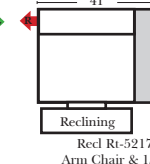

**Sleeper Options: Full Size Available**

- Add Deluxe Innerspring Mattress
- Add 5" Memory Foam Mattress

**Note:**  
All Dimensions are approximate, if accuracy is crucial, please contact us for validation of the dimensions shown. However, a 1" to 2" variance can still apply due to foam and upholstery.

Many items on these pages are available as Stationary (Non-Reclining)

**Reclining 90 Degree / L-Shape Sectional / Sleeper / Armless / Conversation**

Put Green Arrows with Red Arrows to Create Sectional Groups