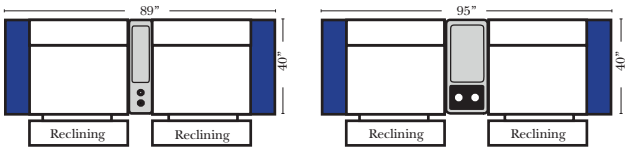

Home Theater Seating - Console Arms

Recl 3C Super Sofa w/2 Small Straight Console Arm-52158
Recl Arms Chair & 1/2 w/Small Straight Console Arm-52126