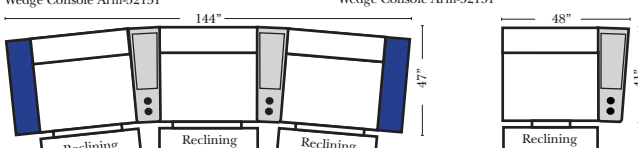

Recl 3C Super Sofa w/2 Small Wedge Console Arms-52159
Recl Arms Chair & 1/2 w/Small Wedge Console Arm-52127