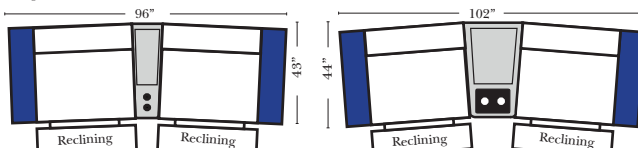

Recl 2C Sofa w/1 Small Wedge Console Arm-52151
Recl 2C Sofa w/1 Large Wedge Console Arm-52131