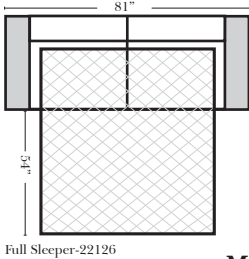

**Reclining Standard/Sleeper**

Put Blue Arrows with Yellow Arrows to Create Sectional Groups

**Suggested Configurations**

v.10.22.18

The Suggested Configurations below are only a sample of what the imagination can create, please enjoy creating the configuration that fits your lifestyle, using the ideas below and from the items on the opposite page.

**Sleeper Options: Full Size Available**

- Add Deluxe Innerspring Mattress
- Add 5" Memory Foam Mattress

**Note:**  
All Dimensions are approximate, if accuracy is crucial, please contact us for validation of the dimensions shown. However, a 1" to 2" variance can still apply due to foam and upholstery.