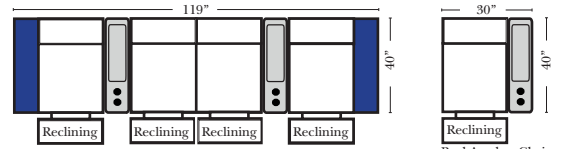

Recl 4C Sofa w/2 Small Straight Console Arms-53144
Recl Armless Chair w/Small Straight Console Arm-53126