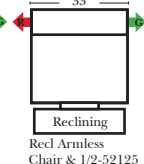

**Sleeper Options: Full Size Available**

- Add Deluxe Innerspring Mattress
- Add 5" Memory Foam Mattress

**Note:**  
All Dimensions are approximate, if accuracy is crucial, please contact us for validation of the dimensions shown. However, a 1" to 2" variance can still apply due to foam and upholstery.

Many items on these pages are available as Stationary (Non-Reclining)

**Reclining 90 Degree / L-Shape Sectional / Sleeper / Armless / Conversation**

Put Green Arrows with Red Arrows to Create Sectional Groups