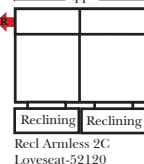

**Sleeper Options: Full Size Available**

- Add Deluxe Innerspring Mattress
- Add 5" Memory Foam Mattress

**Note:**  
All Dimensions are approximate, if accuracy is crucial, please contact us for validation of the dimensions shown. However, a 1" to 2" variance can still apply due to foam and upholstery.

Many items on these pages are available as Stationary (Non-Reclining)

**Reclining 90 Degree / L-Shape Sectional / Sleeper / Armless / Conversation**

Put Green Arrows with Red Arrows to Create Sectional Groups