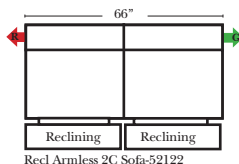

**Sleeper Options: Full Size Available**

- Add Deluxe Innerspring Mattress
- Add 5" Memory Foam Mattress

**Note:**  
All Dimensions are approximate, if accuracy is crucial, please contact us for validation of the dimensions shown. However, a 1" to 2" variance can still apply due to foam and upholstery.

Many items on these pages are available as Stationary (Non-Reclining)

**Reclining 90 Degree / L-Shape Sectional / Sleeper / Armless / Conversation**

Put Green Arrows with Red Arrows to Create Sectional Groups