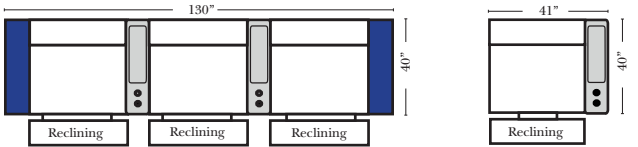

Home Theater Seating - Console Arms

Recl 3C Super Sofa w/2 Small Straight Console Arm-52158
Recl Arms Chair & 1/2 w/Small Straight Console Arm-52126