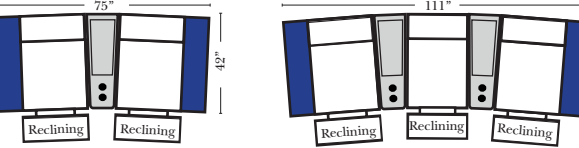

Recl 2C Loveseat w/1 Small Wedge Console Arms-53143
Recl 3C Sofa w/2 Small Wedge Console Arms-53141