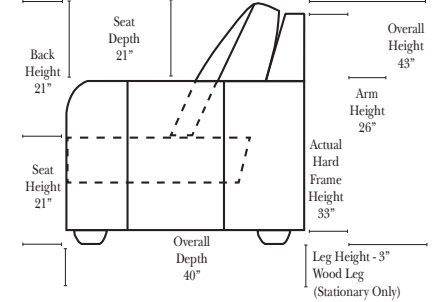

Suggested Configurations

v.10.22.18

The Suggested Configurations below are only a sample of what the imagination can create, please enjoy creating the configuration that fits your lifestyle, using the ideas below and from the items on the opposite page.