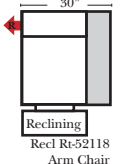

**Sleeper Options: Full Size Available**

- Add Deluxe Innerspring Mattress
- Add 5" Memory Foam Mattress

**Note:**  
All Dimensions are approximate, if accuracy is crucial, please contact us for validation of the dimensions shown. However, a 1" to 2" variance can still apply due to foam and upholstery.

Many items on these pages are available as Stationary (Non-Reclining)

**Reclining 90 Degree / L-Shape Sectional / Sleeper / Armless / Conversation**

Put Green Arrows with Red Arrows to Create Sectional Groups