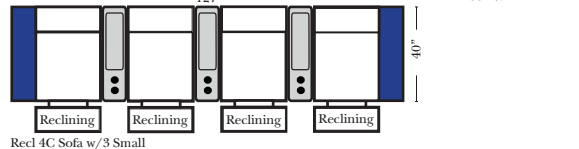

Recl 4C Sofa w/3 Small Straight Console Arms-53146