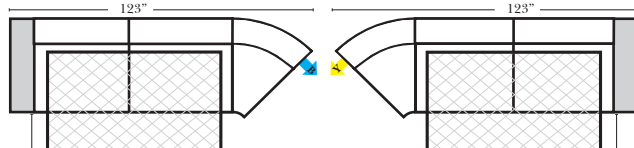

**Reclining Standard/Sleeper**

Put Blue Arrows with Yellow Arrows to Create Sectional Groups

**Suggested Configurations**

v.10.22.18

The Suggested Configurations below are only a sample of what the imagination can create, please enjoy creating the configuration that fits your lifestyle, using the ideas below and from the items on the opposite page.

**Sleeper Options: Full Size Available**

- Add Deluxe Innerspring Mattress
- Add 5" Memory Foam Mattress

**Note:**  
All Dimensions are approximate, if accuracy is crucial, please contact us for validation of the dimensions shown. However, a 1" to 2" variance can still apply due to foam and upholstery.