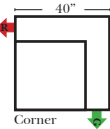

**Sleeper Options: Full Size Available**

- Add Deluxe Innerspring Mattress
- Add 5" Memory Foam Mattress

**Note:**  
All Dimensions are approximate, if accuracy is crucial, please contact us for validation of the dimensions shown. However, a 1" to 2" variance can still apply due to foam and upholstery.

Many items on these pages are available as Stationary (Non-Reclining)

**Reclining 90 Degree / L-Shape Sectional / Sleeper / Armless / Conversation**

Put Green Arrows with Red Arrows to Create Sectional Groups