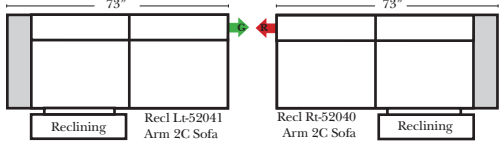

**Sleeper Options: Full Size Available**

- Add Deluxe Innerspring Mattress
- Add 5" Memory Foam Mattress

**Note:**  
All Dimensions are approximate, if accuracy is crucial, please contact us for validation of the dimensions shown. However, a 1" to 2" variance can still apply due to foam and upholstery.

Many items on these pages are available as Stationary (Non-Reclining)

**Reclining 90 Degree / L-Shape Sectional / Sleeper / Armless / Conversation**

Put Green Arrows with Red Arrows to Create Sectional Groups