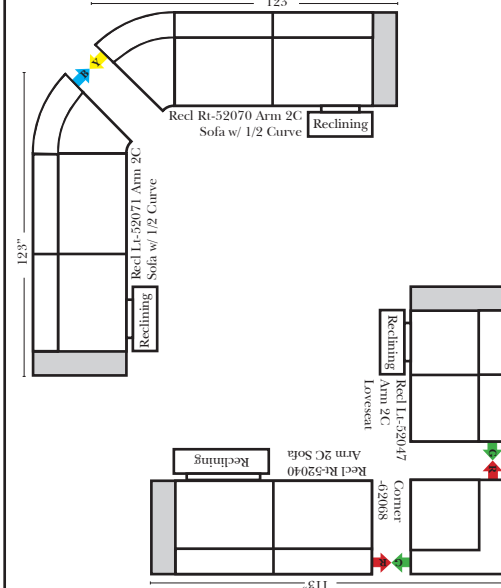

**Reclining Standard/Sleeper**

Put Blue Arrows with Yellow Arrows to Create Sectional Groups

**Suggested Configurations**

v.10.22.18

The Suggested Configurations below are only a sample of what the imagination can create, please enjoy creating the configuration that fits your lifestyle, using the ideas below and from the items on the opposite page.

**Sleeper Options: Full Size Available**

- Add Deluxe Innerspring Mattress
- Add 5" Memory Foam Mattress

**Note:**  
All Dimensions are approximate, if accuracy is crucial, please contact us for validation of the dimensions shown. However, a 1" to 2" variance can still apply due to foam and upholstery.