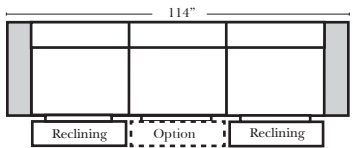

**Reclining Standard/Sleeper**

Put Blue Arrows with Yellow Arrows to Create Sectional Groups

**Suggested Configurations**

v.10.22.18

The Suggested Configurations below are only a sample of what the imagination can create, please enjoy creating the configuration that fits your lifestyle, using the ideas below and from the items on the opposite page.

**Sleeper Options: Full Size Available**

- Add Deluxe Innerspring Mattress
- Add 5" Memory Foam Mattress

**Note:**  
All Dimensions are approximate, if accuracy is crucial, please contact us for validation of the dimensions shown. However, a 1" to 2" variance can still apply due to foam and upholstery.