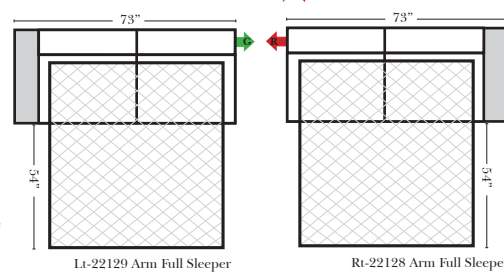

Reclining 90 Degree / L-Shape Sectional / Sleeper / Armless / Conversation

Put Green Arrows with Red Arrows to Create Sectional Groups