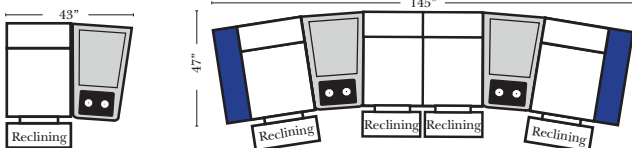

Recl Armless Chair w/Large Wedge Console Arm-53879
Recl 4C Sofa w/2 Large Wedge Console Arms-53135