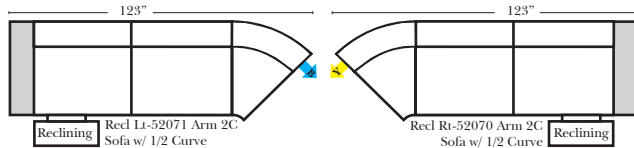

**Reclining Standard/Sleeper**

Put Blue Arrows with Yellow Arrows to Create Sectional Groups

**Suggested Configurations**

v.10.22.18

The Suggested Configurations below are only a sample of what the imagination can create, please enjoy creating the configuration that fits your lifestyle, using the ideas below and from the items on the opposite page.

**Sleeper Options: Full Size Available**

- Add Deluxe Innerspring Mattress
- Add 5" Memory Foam Mattress

**Note:**  
All Dimensions are approximate, if accuracy is crucial, please contact us for validation of the dimensions shown. However, a 1" to 2" variance can still apply due to foam and upholstery.