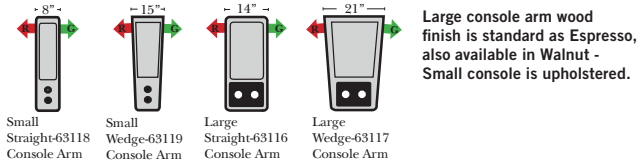

Home Theater Seating - Console Arms

Recl 3C Super Sofa w/2 Small Straight Console Arm-52158
Recl Arms Chair & 1/2 w/Small Straight Console Arm-52126