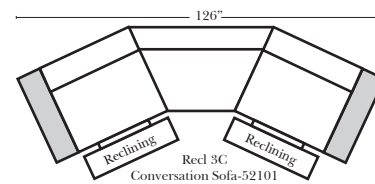

**Sleeper Options: Full Size Available**

- Add Deluxe Innerspring Mattress
- Add 5" Memory Foam Mattress

**Note:**  
All Dimensions are approximate, if accuracy is crucial, please contact us for validation of the dimensions shown. However, a 1" to 2" variance can still apply due to foam and upholstery.

Many items on these pages are available as Stationary (Non-Reclining)

**Reclining 90 Degree / L-Shape Sectional / Sleeper / Armless / Conversation**

Put Green Arrows with Red Arrows to Create Sectional Groups