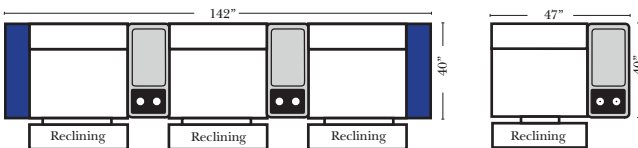

Recl 3C Super Sofa w/2 Large Straight Console Arm-52138
Recl Arms Chair & 1/2 w/Large Straight Console Arm-52128