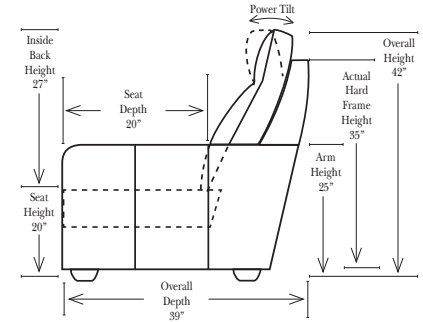

## Standard / Armless

Put Green Arrows with Red Arrows to Create Sectional Groups

## L-Shape / 90 Degree Sectional

(All 4 seat items ship as one piece if stationary, two pieces if motion installed)