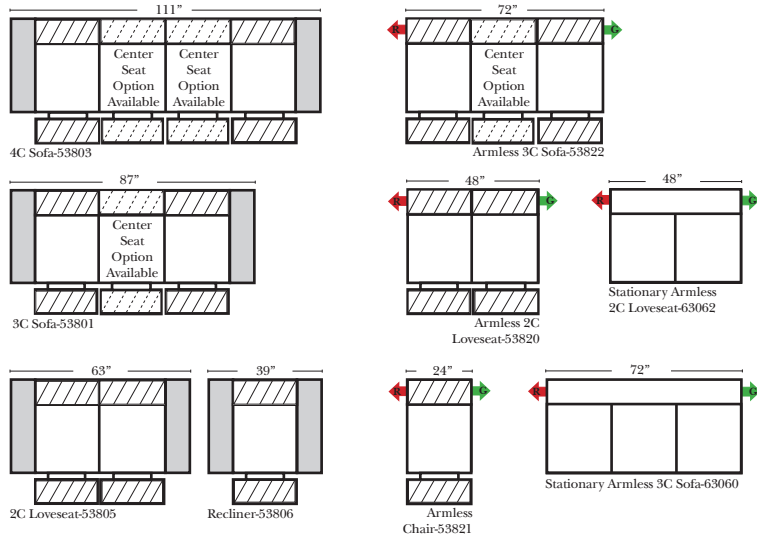

## Standard / Armless

Put Green Arrows with Red Arrows to Create Sectional Groups

## L-Shape / 90 Degree Sectional

(All 4 seat items ship as one piece if stationary, two pieces if motion installed)

**Note:**  
All Dimensions are approximate, if accuracy is crucial, please contact us for validation of the dimensions shown. However, a 1" to 2" variance can still apply due to foam and upholstery.

Home Theater Components