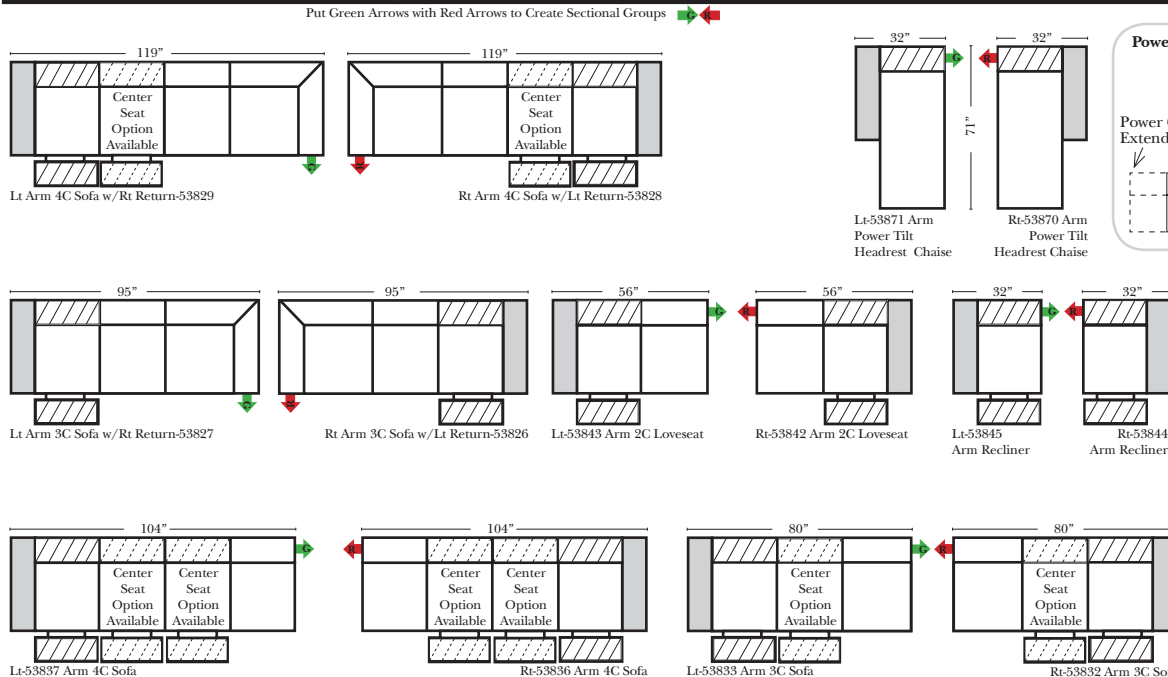

## Standard / Armless

Put Green Arrows with Red Arrows to Create Sectional Groups

## L-Shape / 90 Degree Sectional

(All 4 seat items ship as one piece if stationary, two pieces if motion installed)

**Note:**  
All Dimensions are approximate, if accuracy is crucial, please contact us for validation of the dimensions shown. However, a 1" to 2" variance can still apply due to foam and upholstery.

Home Theater Components