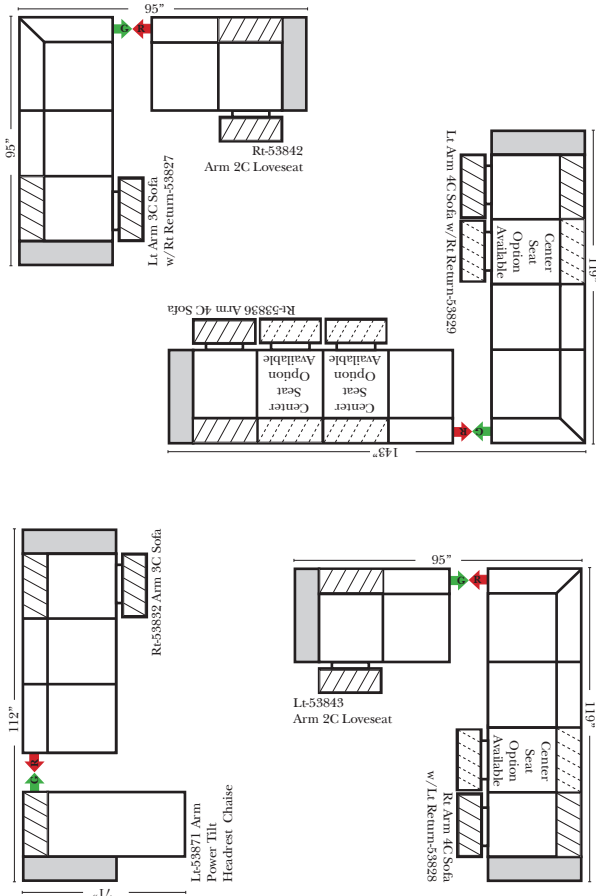

Suggested Configurations

The Suggested Configurations below are only a sample of what the imagination can create, please enjoy creating the configuration that fits your lifestyle, using the ideas below and from the items on the opposite page.