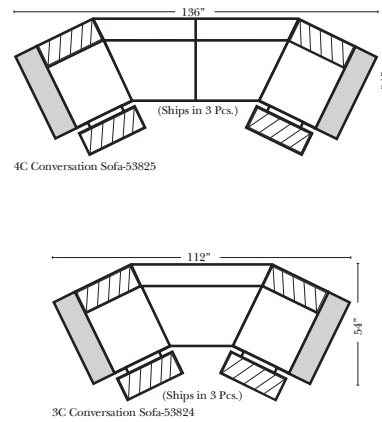

## Standard / Armless

Put Green Arrows with Red Arrows to Create Sectional Groups

## L-Shape / 90 Degree Sectional

(All 4 seat items ship as one piece if stationary, two pieces if motion installed)