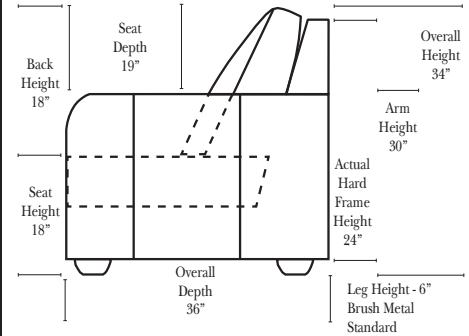

Standard / Armless / Ottomans **Chaise / Bumper Chaise** v.03.29.17

Standard & options

Standard:

- Available in Full & Top Grain Leathers
- Available in Luxury Fabrics
- All Hardwood Frames
- Brush Metal Leg
- Bolster Pillow Included on Each Arm

Options: (No Additional Charge)

- No. 33 Firm Foam Cushions

Options: (Additional Charges Apply)

- Down Seats & Down Backs

Sleeper Options: (Not available on this style)