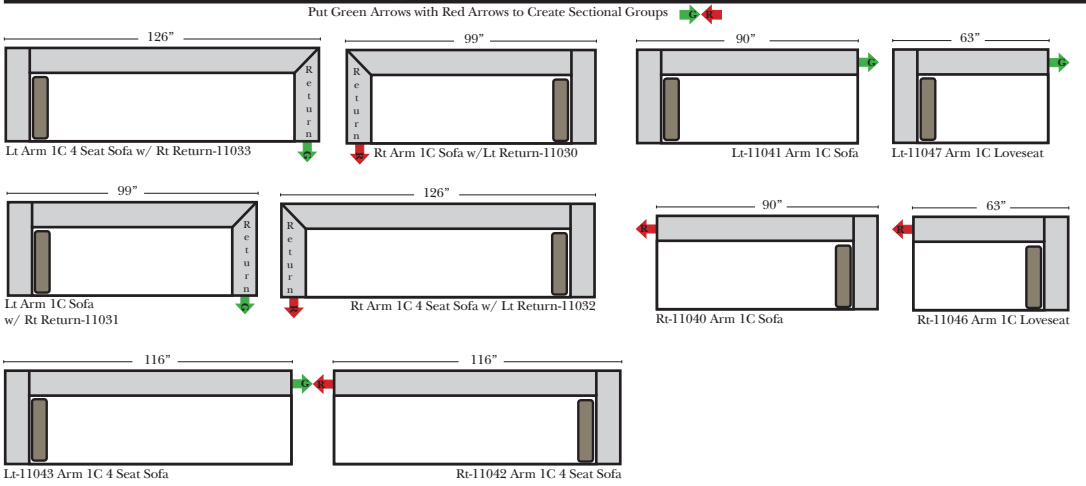

Options: (No Additional Charge)

- No. 33 Firm Foam Cushions

Options: (Additional Charges Apply)

- Down Seats & Down Backs

Sleeper Options: (Not available on this style)

The Suggested Configurations below are only a sample of what the imagination can create, please enjoy creating the configuration that fits your lifestyle, using the ideas below and from the items on the opposite page.

L-Shape / 90 Degree Sectional

Note:
 All Dimensions are approximate, if accuracy is crucial, please contact us for validation of the dimensions shown. However, a 1" to 2" variance can still apply due to foam and upholstery.