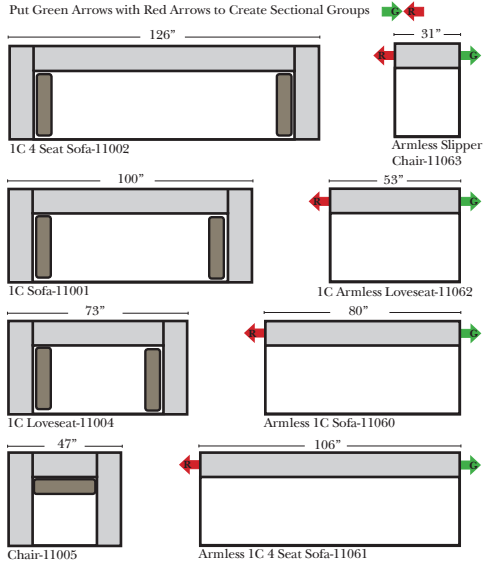

Standard / Armless / Ottomans **Chaise / Bumper Chaise** v.03.29.17

Standard & options

Standard:

- Available in Full & Top Grain Leathers
- Available in Luxury Fabrics
- All Hardwood Frames
- Brush Metal Leg
- Bolster Pillow Included on Each Arm

Options: (No Additional Charge)

- No. 33 Firm Foam Cushions

Options: (Additional Charges Apply)

- Down Seats & Down Backs

Sleeper Options: (Not available on this style)

The Suggested Configurations below are only a sample of what the imagination can create, please enjoy creating the configuration that fits your lifestyle, using the ideas below and from the items on the opposite page.

L-Shape / 90 Degree Sectional

Note:
 All Dimensions are approximate, if accuracy is crucial, please contact us for validation of the dimensions shown. However, a 1" to 2" variance can still apply due to foam and upholstery.