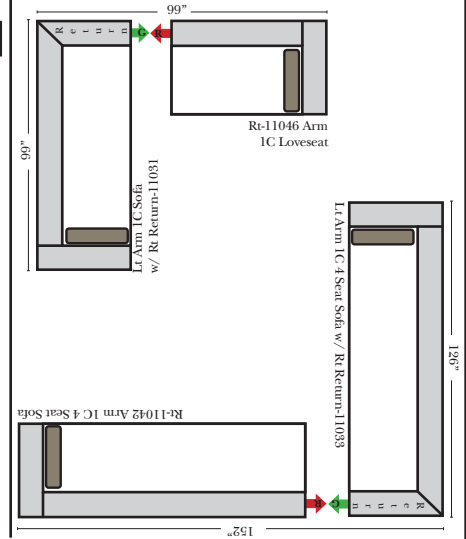

Options: (No Additional Charge)

- No. 33 Firm Foam Cushions

Options: (Additional Charges Apply)

- Down Seats & Down Backs

Sleeper Options: (Not available on this style)

The Suggested Configurations below are only a sample of what the imagination can create, please enjoy creating the configuration that fits your lifestyle, using the ideas below and from the items on the opposite page.

L-Shape / 90 Degree Sectional

Note:
 All Dimensions are approximate, if accuracy is crucial, please contact us for validation of the dimensions shown. However, a 1" to 2" variance can still apply due to foam and upholstery.