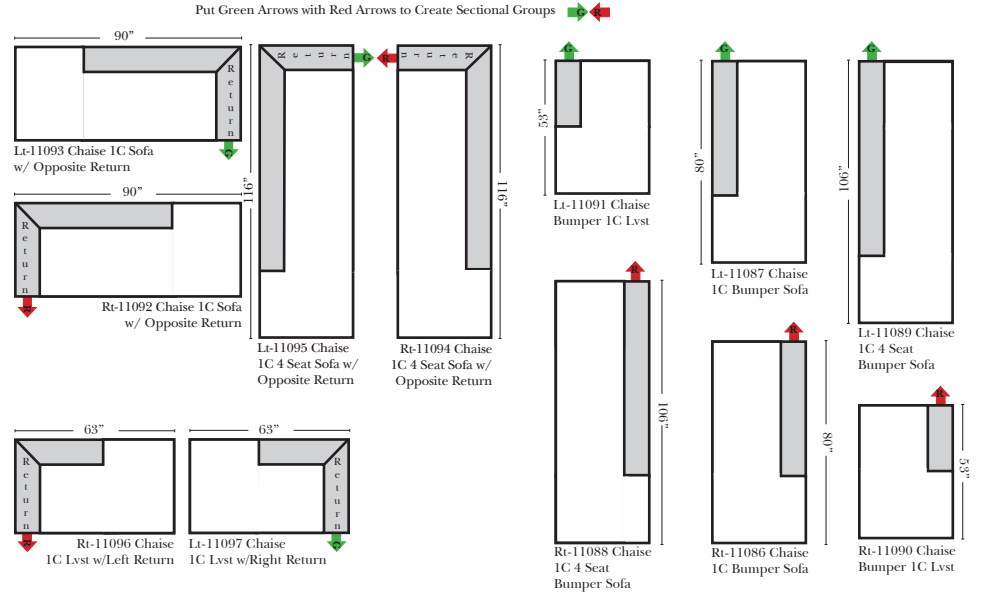

Standard / Armless / Ottomans **Chaise / Bumper Chaise** v.03.29.17

Standard & options

Standard:

- Available in Full & Top Grain Leathers
- Available in Luxury Fabrics
- All Hardwood Frames
- Brush Metal Leg
- Bolster Pillow Included on Each Arm

Options: (No Additional Charge)

- No. 33 Firm Foam Cushions

Options: (Additional Charges Apply)

- Down Seats & Down Backs

Sleeper Options: (Not available on this style)

The Suggested Configurations below are only a sample of what the imagination can create, please enjoy creating the configuration that fits your lifestyle, using the ideas below and from the items on the opposite page.

L-Shape / 90 Degree Sectional

Note:
 All Dimensions are approximate, if accuracy is crucial, please contact us for validation of the dimensions shown. However, a 1" to 2" variance can still apply due to foam and upholstery.