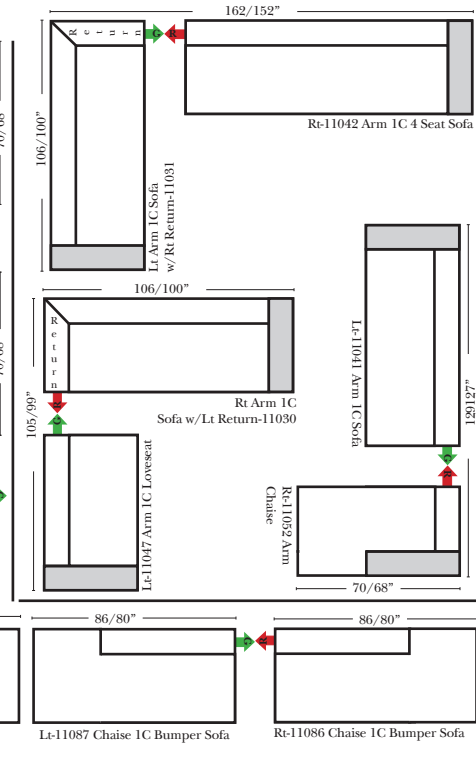

Standard / Armless / Ottomans

Chaise / Sectional

Suggested Configurations

Standard & Options

Standard:

- Available in Full & Top Grain Leathers
- All Hardwood Frames
- Wood Leg Finish (Standard is Walnut)

Options: (No Additional Charge)

L-Shape / 90 Degree Sectional

(All 4 seat items ship as one piece if stationary, two pieces if motion installed)

Note:

All Dimensions are approximate, if accuracy is crucial, please contact us for validation of the dimensions shown. However, a 1" to 2" variance can still apply due to foam and upholstery.