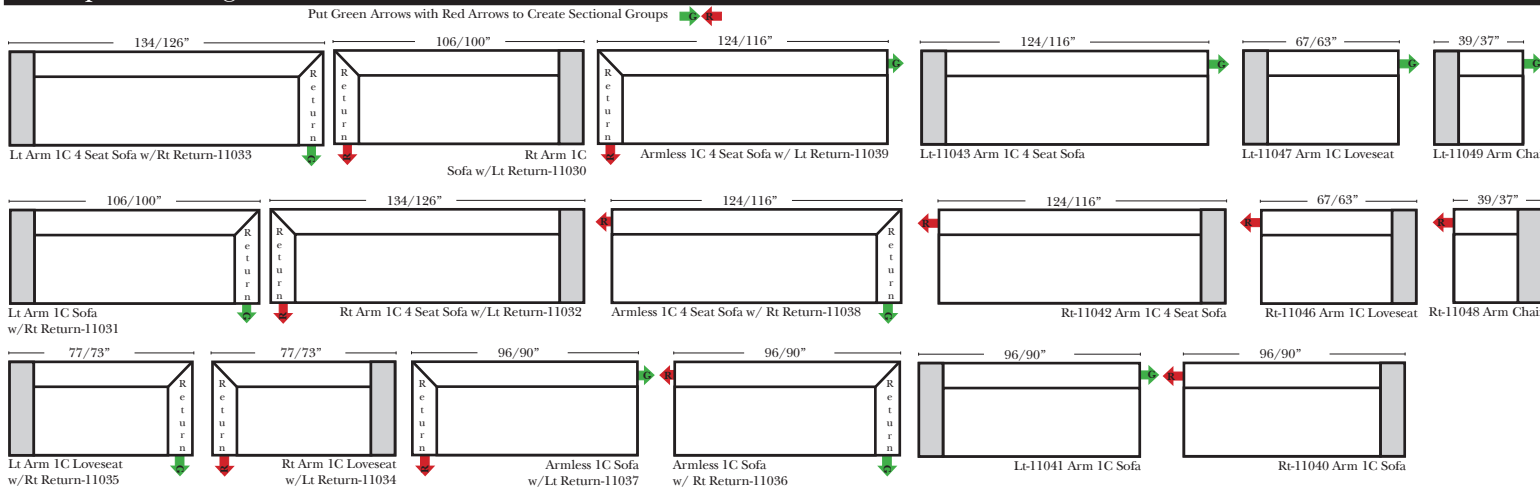

L-Shape / 90 Degree Sectional

(All 4 seat items ship as one piece if stationary, two pieces if motion installed)

Note:

All Dimensions are approximate, if accuracy is crucial, please contact us for validation of the dimensions shown. However, a 1" to 2" variance can still apply due to foam and upholstery.