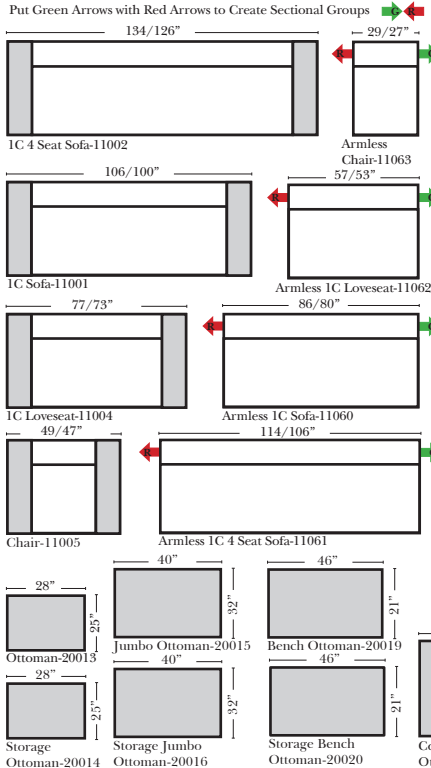

Standard / Armless / Ottomans

Chaise / Sectional

Suggested Configurations

Standard & Options

Standard:

- Available in Full & Top Grain Leathers
- All Hardwood Frames
- Wood Leg Finish (Standard is Walnut)

Options: (No Additional Charge)

L-Shape / 90 Degree Sectional

(All 4 seat items ship as one piece if stationary, two pieces if motion installed)

Note:

All Dimensions are approximate, if accuracy is crucial, please contact us for validation of the dimensions shown. However, a 1" to 2" variance can still apply due to foam and upholstery.