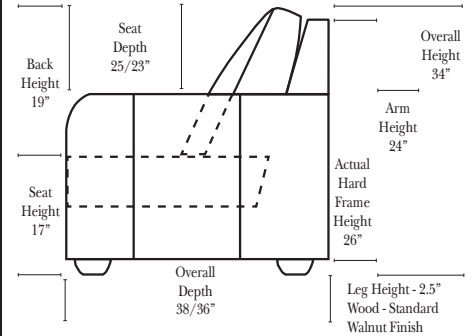

Suggested Configurations

Standard & Options

Standard:

- Available in Full & Top Grain Leathers
- All Hardwood Frames
- Wood Leg Finish (Standard is Walnut)

Options: (No Additional Charge)

- No. 33 Firm Foam Cushions
- Wood Leg Finish (Available in Cherry, Chocolate, Espresso, Honey Oak, & Shadow)

Options: (additional Charge)

- Upholstered Swivel Base (2 arm Chair Only)