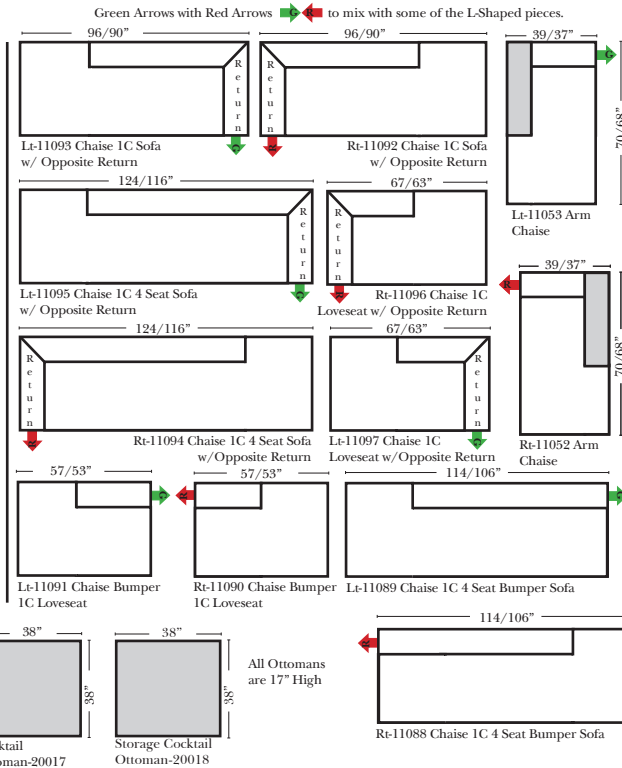

Standard / Armless / Ottomans

Chaise / Sectional

Suggested Configurations

Standard & Options

Standard:

- Available in Full & Top Grain Leathers
- All Hardwood Frames
- Wood Leg Finish (Standard is Walnut)

Options: (No Additional Charge)

L-Shape / 90 Degree Sectional

(All 4 seat items ship as one piece if stationary, two pieces if motion installed)

Note:

All Dimensions are approximate, if accuracy is crucial, please contact us for validation of the dimensions shown. However, a 1" to 2" variance can still apply due to foam and upholstery.