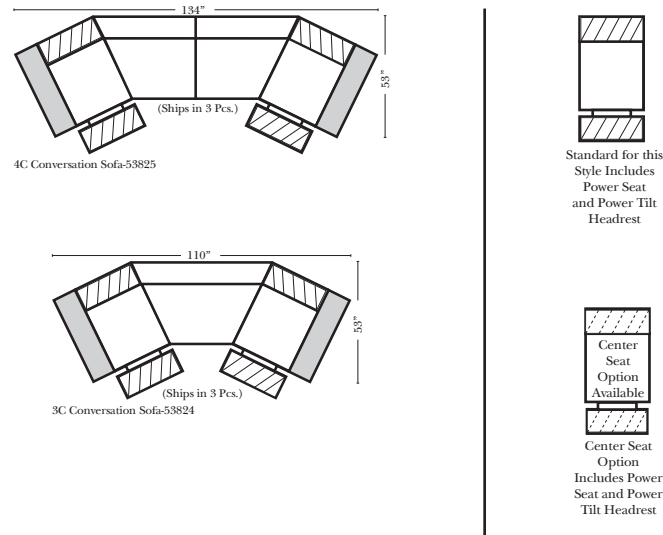

Standard / Armless

Conversation

L-Shape / 90 Degree Sectional

(All 4 seat items ship as one piece if stationary, two pieces if motion installed)

Standards & Options

Standard:

- Available in Full & Top Grain Leathers
- Available in Luxury Fabrics
- All Hardwood Frames
- Chrome Leg Finish
- Power Seats & Power Tilt Headrests

Note:

All Dimensions are approximate, if accuracy is crucial, please contact us for validation of the dimensions shown. However, a 1" to 2" variance can still apply due to foam and upholstery.