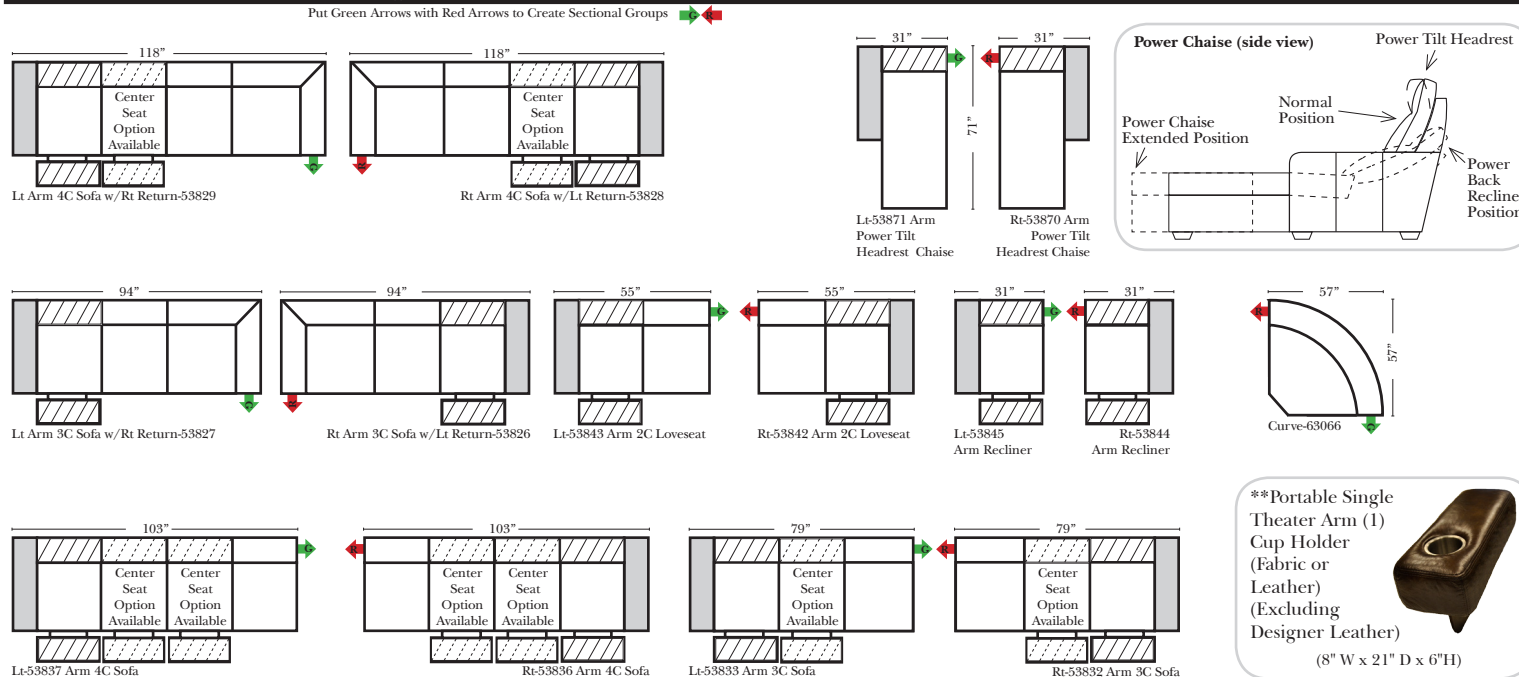

Standard / Armless

Conversation

L-Shape / 90 Degree Sectional

(All 4 seat items ship as one piece if stationary, two pieces if motion installed)

Standards & Options

Standard:

- Available in Full & Top Grain Leathers
- Available in Luxury Fabrics
- All Hardwood Frames
- Chrome Leg Finish
- Power Seats & Power Tilt Headrests

Options: (No Additional Charge)

- No. 33 Firm Foam
- Wood Leg Finish (Available in Cherry, Chocolate, Espresso, Honey Oak, Shadow & Walnut)

Options: (Additional Charges Apply)

- Center Seat Recliner (See Option Note)
- Rechargeable Battery Pack (Power Mechanism)
- Swivel Table for Console Arms (Espresso or Walnut Wood Finish)
- **Portable Single Theater Arm (1) Cup Holder (Fabric or Leather)(Excluding Designer Leather)

Note:

All Dimensions are approximate, if accuracy is crucial, please contact us for validation of the dimensions shown. However, a 1" to 2" variance can still apply due to foam and upholstery.