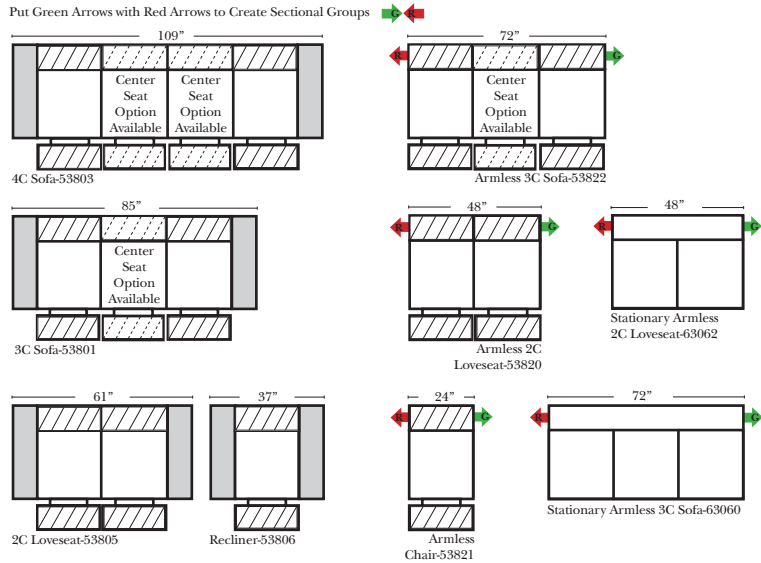

Standard / Armless

Conversation

L-Shape / 90 Degree Sectional

(All 4 seat items ship as one piece if stationary, two pieces if motion installed)

Standards & Options

Standard:

- Available in Full & Top Grain Leathers
- Available in Luxury Fabrics
- All Hardwood Frames
- Chrome Leg Finish
- Power Seats & Power Tilt Headrests

Options: (No Additional Charge)

- No. 33 Firm Foam
- Wood Leg Finish (Available in Cherry, Chocolate, Espresso, Honey Oak, Shadow & Walnut)

Options: (Additional Charges Apply)

- Center Seat Recliner (See Option Note)
- Rechargeable Battery Pack (Power Mechanism)
- Swivel Table for Console Arms (Espresso or Walnut Wood Finish)
- **Portable Single Theater Arm (1) Cup Holder (Fabric or Leather)(Excluding Designer Leather)

Note:

All Dimensions are approximate, if accuracy is crucial, please contact us for validation of the dimensions shown. However, a 1" to 2" variance can still apply due to foam and upholstery.