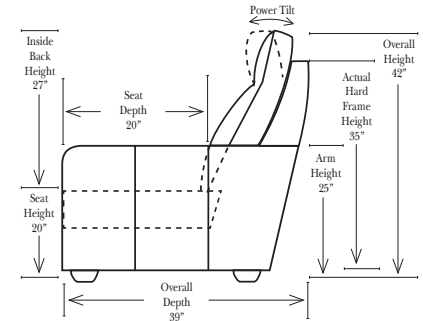

Standard / Armless

Conversation

L-Shape / 90 Degree Sectional

(All 4 seat items ship as one piece if stationary, two pieces if motion installed)

Standards & Options

Standard:

- Available in Full & Top Grain Leathers
- Available in Luxury Fabrics
- All Hardwood Frames
- Chrome Leg Finish
- Power Seats & Power Tilt Headrests

Note:

All Dimensions are approximate, if accuracy is crucial, please contact us for validation of the dimensions shown. However, a 1" to 2" variance can still apply due to foam and upholstery.