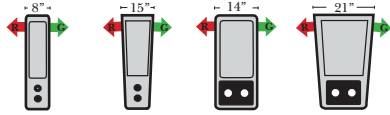

Home Theater Components

Small Straight-63118 Console Arm
Small Wedge-63119 Console Arm
Large Straight-63116 Console Arm
Large Wedge-63117 Console Arm

Large console arm wood finish is standard as Espresso, available in Walnut - Small console is upholstered.

Suggested Configurations

The Suggested Configurations below are only a sample of what the imagination can create, please enjoy creating the configuration that fits your lifestyle, using the ideas below and from the items on the opposite page.