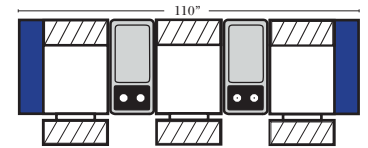

Pre-Configured Home Theater Seating

v.09.11.17

2C Loveseat w/1 Small Straight Console Arm-53856

3C Sofa w/2 Small Straight Console Arms-53858

2C Loveseat w/1 Large Straight Console Arm-53846

3C Sofa w/2 Large Straight Console Arms-53848