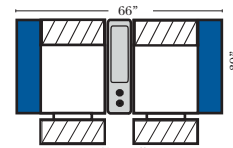

Pre-Configured Home Theater Seating

v.09.11.17

2C Loveseat w/1 Small Straight Console Arm-53856