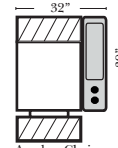

Pre-Configured Home Theater Seating

v.09.11.17

2C Loveseat w/1 Small Straight Console Arm-53856

3C Sofa w/2 Small Straight Console Arms-53858

2C Loveseat w/1 Large Straight Console Arm-53846

3C Sofa w/2 Large Straight Console Arms-53848

4C Sofa w/2 Small Straight Console Arms-53860

Armless Chair w/Small Straight Console Arm-53876

4C Sofa w/2 Large Straight Console Arms-53850

Armless Chair w/Large Straight Console Arm-53878

4C Sofa w/3 Small Straight Console Arms-53862