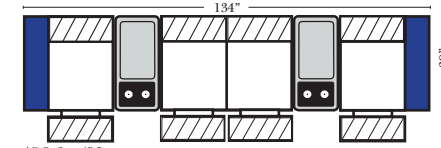

4C Sofa w/2 Large Straight Console Arms-53850