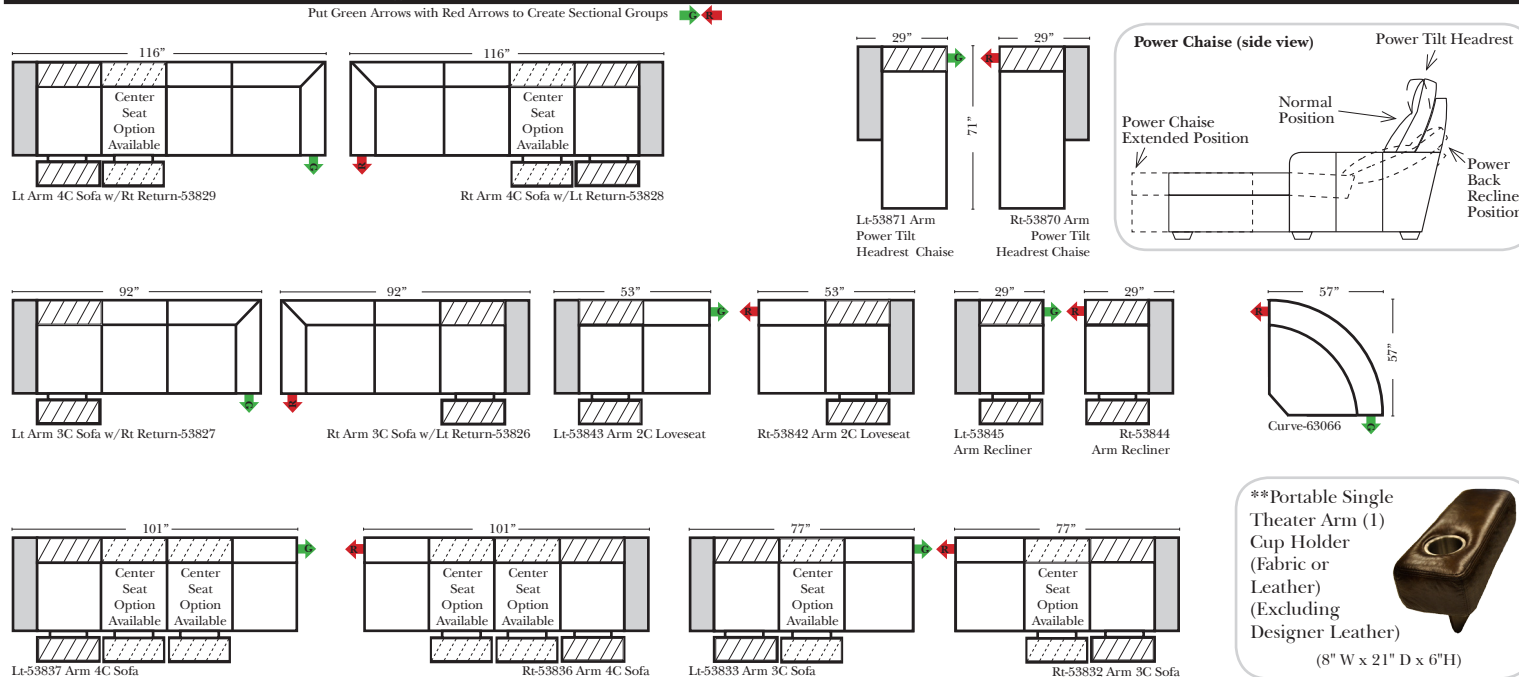

Standard / Armless

Conversation

L-Shape / 90 Degree Sectional

(All 4 seat items ship as one piece if stationary, two pieces if motion installed)

Standards & Options

Standard:

- Available in Full & Top Grain Leathers
- Available in Luxury Fabrics
- All Hardwood Frames
- Chrome Leg Finish
- Power Seats & Power Tilt Headrests

Note:

All Dimensions are approximate, if accuracy is crucial, please contact us for validation of the dimensions shown. However, a 1" to 2" variance can still apply due to foam and upholstery.

**Portable Single Theater Arm (1) Cup Holder (Fabric or Leather) (Excluding Designer Leather)