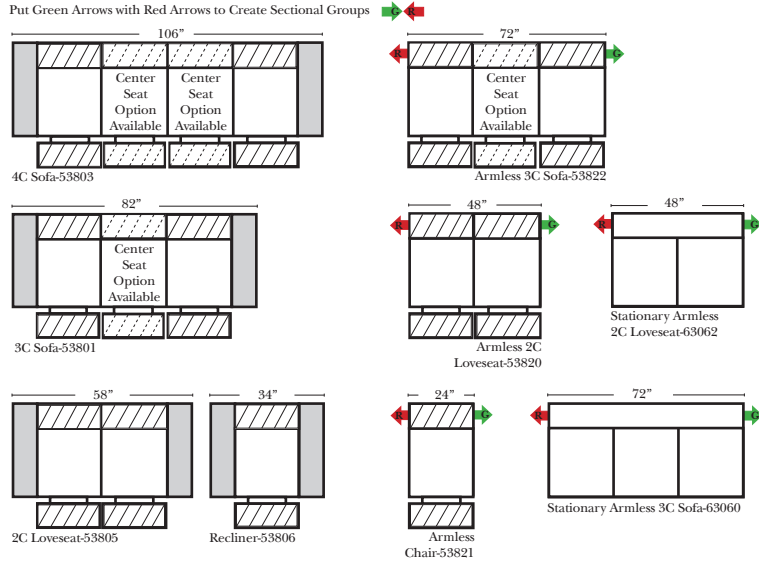

Standard / Armless

Conversation

L-Shape / 90 Degree Sectional

(All 4 seat items ship as one piece if stationary, two pieces if motion installed)

Standards & Options

Standard:

- Available in Full & Top Grain Leathers
- Available in Luxury Fabrics
- All Hardwood Frames
- Chrome Leg Finish
- Power Seats & Power Tilt Headrests

Options: (No Additional Charge)

- No. 33 Firm Foam
- Wood Leg Finish (Available in Cherry, Chocolate, Espresso, Honey Oak, Shadow & Walnut)

Options: (Additional Charges Apply)

- Center Seat Recliner (See Option Note)
- Rechargeable Battery Pack (Power Mechanism)
- Swivel Table for Console Arms (Espresso or Walnut Wood Finish)
- **Portable Single Theater Arm (1) Cup Holder (Fabric or Leather)(Excluding Designer Leather)

Note:

All Dimensions are approximate, if accuracy is crucial, please contact us for validation of the dimensions shown. However, a 1" to 2" variance can still apply due to foam and upholstery.

**Portable Single Theater Arm (1) Cup Holder (Fabric or Leather) (Excluding Designer Leather)