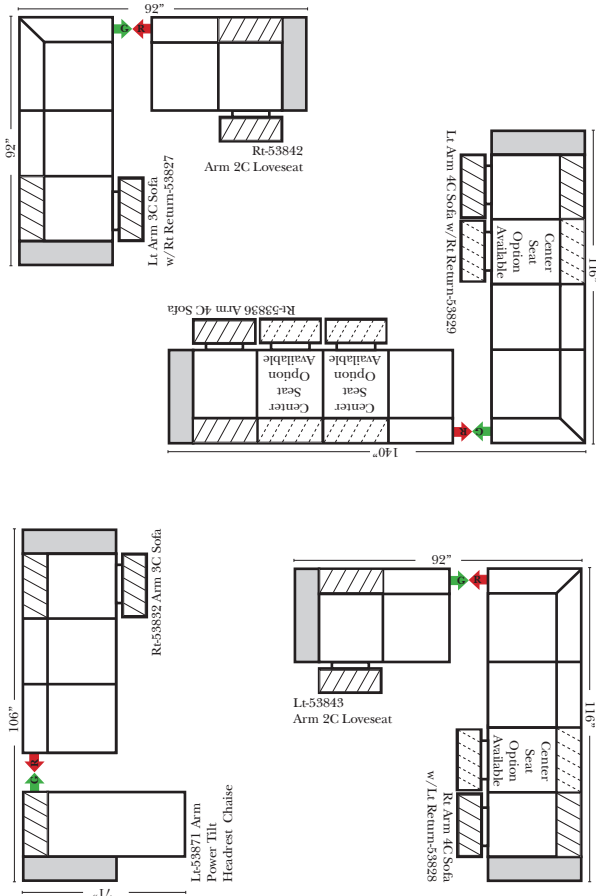

Note:

All Dimensions are approximate, if accuracy is crucial, please contact us for validation of the dimensions shown. However, a 1" to 2" variance can still apply due to foam and upholstery.

**Portable Single Theater Arm (1) Cup Holder (Fabric or Leather) (Excluding Designer Leather)

(8" W x 21" D x 6"H)

Home Theater Components

Small Straight-63118 Console Arm
Small Wedge-63119 Console Arm
Large Straight-63116 Console Arm
Large Wedge-63117 Console Arm

Large console arm wood finish is standard as Espresso, available in Walnut - Small console is upholstered.

Suggested Configurations

The Suggested Configurations below are only a sample of what the imagination can create, please enjoy creating the configuration that fits your lifestyle, using the ideas below and from the items on the opposite page.

Pre-Configured Home Theater Seating

v.09.11.17

2C Loveseat w/1 Small Straight Console Arm-53856

3C Sofa w/2 Small Straight Console Arms-53858

2C Loveseat w/1 Large Straight Console Arm-53846

3C Sofa w/2 Large Straight Console Arms-53848