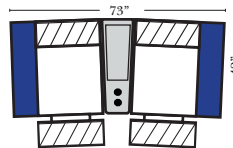

Pre-Configured Home Theater Seating

v.09.11.17

2C Loveseat w/1 Small Straight Console Arm-53856

3C Sofa w/2 Small Straight Console Arms-53858

2C Loveseat w/1 Large Straight Console Arm-53846

3C Sofa w/2 Large Straight Console Arms-53848

4C Sofa w/2 Small Straight Console Arms-53860

Armless Chair w/Small Straight Console Arm-53876

4C Sofa w/2 Large Straight Console Arms-53850

Armless Chair w/Large Straight Console Arm-53878

4C Sofa w/3 Small Straight Console Arms-53862

4C Sofa w/3 Large Straight Console Arms-53852

2C Loveseat w/1 Small Wedge Console Arms-53857

3C Sofa w/2 Small Wedge Console Arms-53859

2C Loveseat w/1 Large Wedge Console Arms-53847

3C Sofa w/2 Large Wedge Console Arms-53849