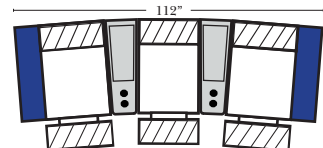

Pre-Configured Home Theater Seating

v.09.11.17

2C Loveseat w/1 Small Straight Console Arm-53856

3C Sofa w/2 Small Straight Console Arms-53858

2C Loveseat w/1 Large Straight Console Arm-53846

3C Sofa w/2 Large Straight Console Arms-53848

4C Sofa w/2 Small Straight Console Arms-53860

Armless Chair w/Small Straight Console Arm-53876

4C Sofa w/2 Large Straight Console Arms-53850

Armless Chair w/Large Straight Console Arm-53878

4C Sofa w/3 Small Straight Console Arms-53862

4C Sofa w/3 Large Straight Console Arms-53852

2C Loveseat w/1 Small Wedge Console Arms-53857

3C Sofa w/2 Small Wedge Console Arms-53859

2C Loveseat w/1 Large Wedge Console Arms-53847

3C Sofa w/2 Large Wedge Console Arms-53849