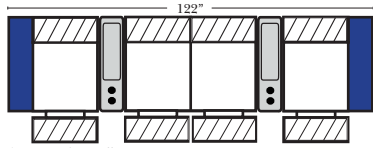

Pre-Configured Home Theater Seating

v.09.11.17

2C Loveseat w/1 Small Straight Console Arm-53856

3C Sofa w/2 Small Straight Console Arms-53858

2C Loveseat w/1 Large Straight Console Arm-53846

3C Sofa w/2 Large Straight Console Arms-53848