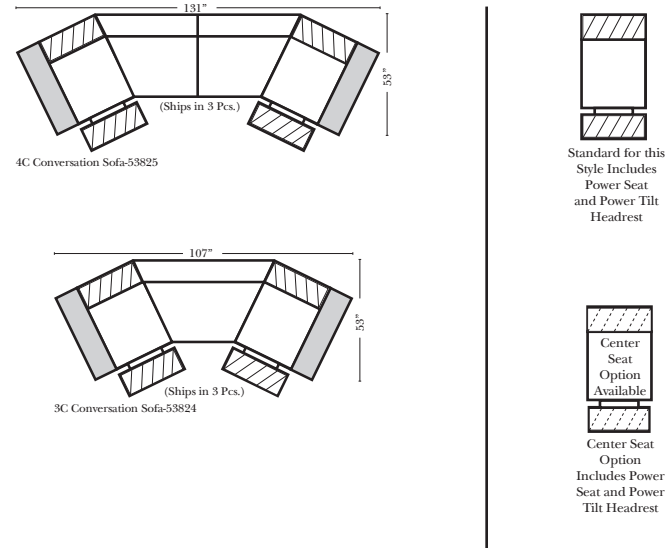

Standard / Armless

Conversation

L-Shape / 90 Degree Sectional

(All 4 seat items ship as one piece if stationary, two pieces if motion installed)

Standards & Options

Standard:

- Available in Full & Top Grain Leathers
- Available in Luxury Fabrics
- All Hardwood Frames
- Chrome Leg Finish
- Power Seats & Power Tilt Headrests

Note:

All Dimensions are approximate, if accuracy is crucial, please contact us for validation of the dimensions shown. However, a 1" to 2" variance can still apply due to foam and upholstery.

**Portable Single Theater Arm (1) Cup Holder (Fabric or Leather) (Excluding Designer Leather)