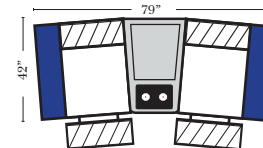

Pre-Configured Home Theater Seating

v.09.11.17

2C Loveseat w/1 Small Straight Console Arm-53856

3C Sofa w/2 Small Straight Console Arms-53858

2C Loveseat w/1 Large Straight Console Arm-53846

3C Sofa w/2 Large Straight Console Arms-53848

4C Sofa w/2 Small Straight Console Arms-53860

Armless Chair w/Small Straight Console Arm-53876

4C Sofa w/2 Large Straight Console Arms-53850

Armless Chair w/Large Straight Console Arm-53878

4C Sofa w/3 Small Straight Console Arms-53862

4C Sofa w/3 Large Straight Console Arms-53852

2C Loveseat w/1 Small Wedge Console Arms-53857

3C Sofa w/2 Small Wedge Console Arms-53859

2C Loveseat w/1 Large Wedge Console Arms-53847

3C Sofa w/2 Large Wedge Console Arms-53849