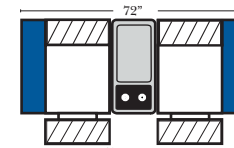

Pre-Configured Home Theater Seating

v.09.11.17

2C Loveseat w/1 Small Straight Console Arm-53856

3C Sofa w/2 Small Straight Console Arms-53858

2C Loveseat w/1 Large Straight Console Arm-53846

3C Sofa w/2 Large Straight Console Arms-53848

4C Sofa w/2 Small Straight Console Arms-53860

Armless Chair w/Small Straight Console Arm-53876

4C Sofa w/2 Large Straight Console Arms-53850

Armless Chair w/Large Straight Console Arm-53878

4C Sofa w/3 Small Straight Console Arms-53862