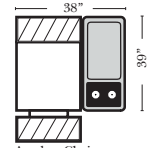

Pre-Configured Home Theater Seating

v.09.11.17

2C Loveseat w/1 Small Straight Console Arm-53856

3C Sofa w/2 Small Straight Console Arms-53858

2C Loveseat w/1 Large Straight Console Arm-53846

3C Sofa w/2 Large Straight Console Arms-53848

4C Sofa w/2 Small Straight Console Arms-53860

Armless Chair w/Small Straight Console Arm-53876

4C Sofa w/2 Large Straight Console Arms-53850

Armless Chair w/Large Straight Console Arm-53878

4C Sofa w/3 Small Straight Console Arms-53862