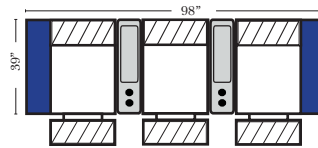

Suggested Configurations

The Suggested Configurations below are only a sample of what the imagination can create, please enjoy creating the configuration that fits your lifestyle, using the ideas below and from the items on the opposite page.

Pre-Configured Home Theater Seating

v.09.11.17

2C Loveseat w/1 Small Straight Console Arm-53856

3C Sofa w/2 Small Straight Console Arms-53858

2C Loveseat w/1 Large Straight Console Arm-53846

3C Sofa w/2 Large Straight Console Arms-53848