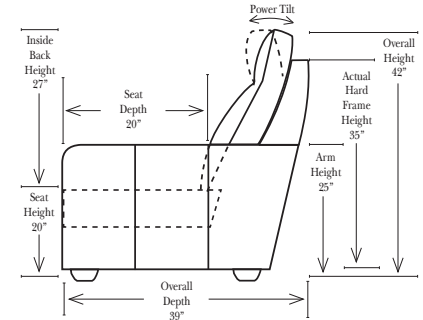

Conversation