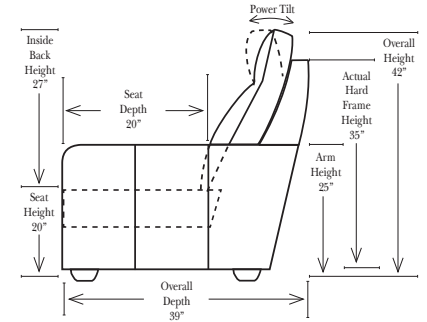

Standard / Armless

Conversation

L-Shape / 90 Degree Sectional

(All 4 seat items ship as one piece if stationary, two pieces if motion installed)

Standards & Options

- Standard:**
- Available in Full & Top Grain Leathers
 - Available in Luxury Fabrics
 - All Hardwood Frames
 - Wood Leg Finish (Standard is Walnut)
 - Power Seats & Power Tilt Headrests

Note:
All Dimensions are approximate, if accuracy is crucial, please contact us for validation of the dimensions shown. However, a 1" to 2" variance can still apply due to foam and upholstery.

Home Theater Components