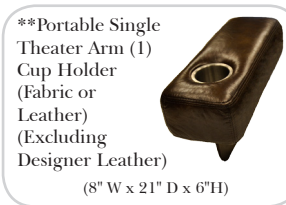

Standard / Armless

Conversation

L-Shape / 90 Degree Sectional

(All 4 seat items ship as one piece if stationary, two pieces if motion installed)

Standards & Options

- Standard:**
- Available in Full & Top Grain Leathers
 - Available in Luxury Fabrics
 - All Hardwood Frames
 - Wood Leg Finish (Standard is Walnut)
 - Power Seats & Power Tilt Headrests

- Options: (No Additional Charge)**
- No. 33 Firm Foam
 - Wood Leg Finish (Available in Cherry, Chocolate, Espresso, Honey Oak, & Shadow)

- Options: (Additional Charges Apply)**
- Center Seat Recliner (See Option Note)
 - Rechargeable Battery Pack (Power Mechanism)
 - Swivel Table for Console Arms (Espresso or Walnut Wood Finish)
 - **Portable Single Theater Arm (1) Cup Holder (Fabric or Leather)(Excluding Designer Leather)

Note:
All Dimensions are approximate, if accuracy is crucial, please contact us for validation of the dimensions shown. However, a 1" to 2" variance can still apply due to foam and upholstery.

Home Theater Components