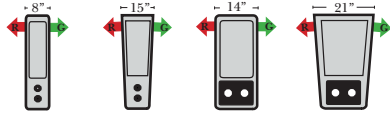

Standard / Armless

Conversation

L-Shape / 90 Degree Sectional

(All 4 seat items ship as one piece if stationary, two pieces if motion installed)

Standards & Options

- Standard:**
- Available in Full & Top Grain Leathers
 - Available in Luxury Fabrics
 - All Hardwood Frames
 - Wood Leg Finish (Standard is Walnut)
 - Power Seats & Power Tilt Headrests

Note:
All Dimensions are approximate, if accuracy is crucial, please contact us for validation of the dimensions shown. However, a 1" to 2" variance can still apply due to foam and upholstery.

Home Theater Components