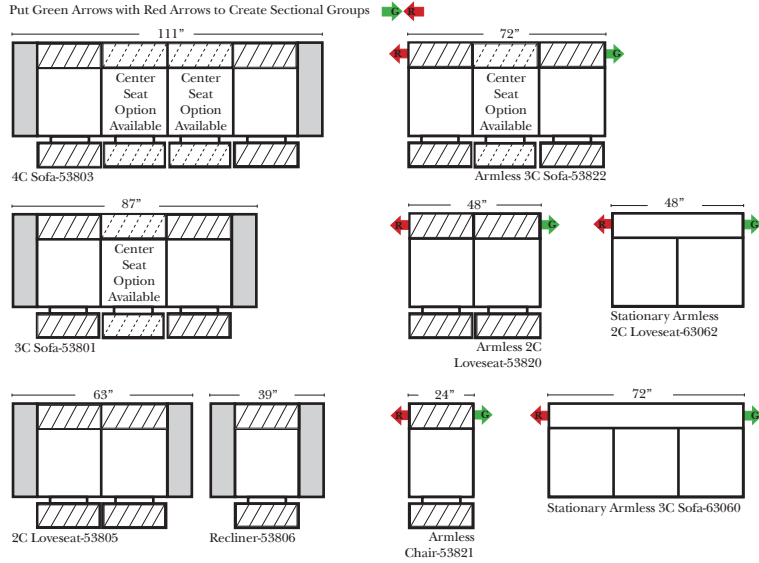

Standard / Armless

Conversation

L-Shape / 90 Degree Sectional

(All 4 seat items ship as one piece if stationary, two pieces if motion installed)

Standards & Options

- Standard:**
- Available in Full & Top Grain Leathers
 - Available in Luxury Fabrics
 - All Hardwood Frames
 - Wood Leg Finish (Standard is Walnut)
 - Power Seats & Power Tilt Headrests

- Options: (No Additional Charge)**
- No. 33 Firm Foam
 - Wood Leg Finish (Available in Cherry, Chocolate, Espresso, Honey Oak, & Shadow)

- Options: (Additional Charges Apply)**
- Center Seat Recliner (See Option Note)
 - Rechargeable Battery Pack (Power Mechanism)
 - Swivel Table for Console Arms (Espresso or Walnut Wood Finish)
 - **Portable Single Theater Arm (1) Cup Holder (Fabric or Leather)(Excluding Designer Leather)

Note:
All Dimensions are approximate, if accuracy is crucial, please contact us for validation of the dimensions shown. However, a 1" to 2" variance can still apply due to foam and upholstery.

Home Theater Components