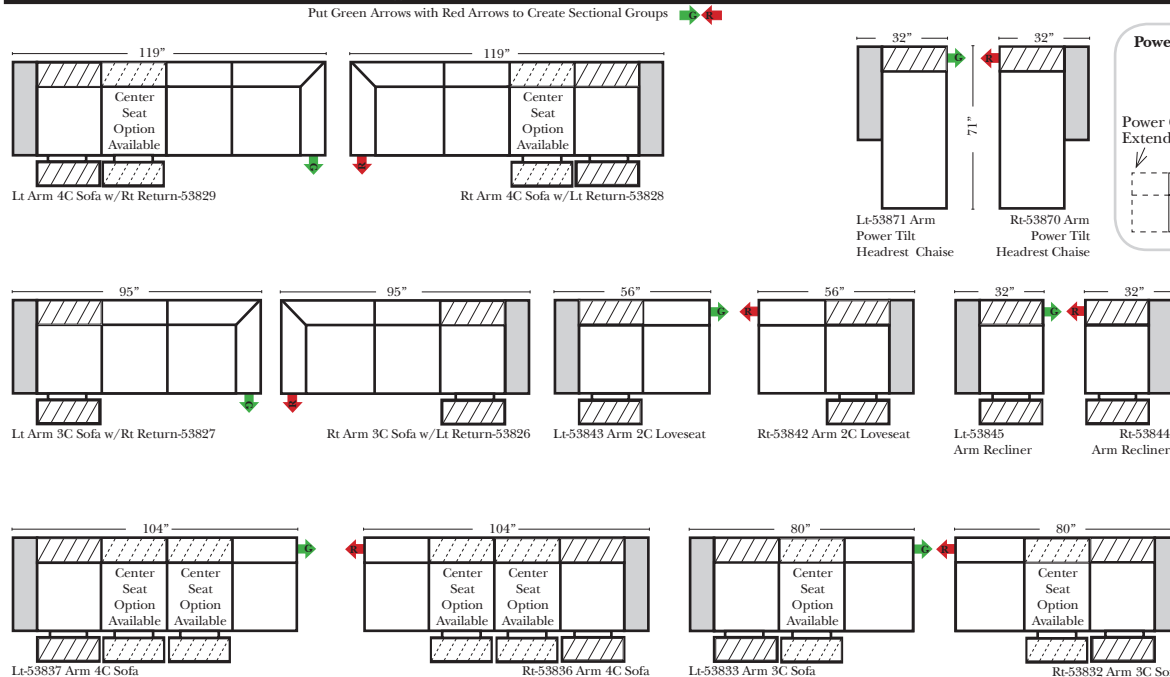

Standard / Armless

Conversation

L-Shape / 90 Degree Sectional

(All 4 seat items ship as one piece if stationary, two pieces if motion installed)

Standards & Options

- Standard:**
- Available in Full & Top Grain Leathers
 - Available in Luxury Fabrics
 - All Hardwood Frames
 - Wood Leg Finish (Standard is Walnut)
 - Power Seats & Power Tilt Headrests

- Options: (No Additional Charge)**
- No. 33 Firm Foam
 - Wood Leg Finish (Available in Cherry, Chocolate, Espresso, Honey Oak, & Shadow)

- Options: (Additional Charges Apply)**
- Center Seat Recliner (See Option Note)
 - Rechargeable Battery Pack (Power Mechanism)
 - Swivel Table for Console Arms (Espresso or Walnut Wood Finish)
 - **Portable Single Theater Arm (1) Cup Holder (Fabric or Leather)(Excluding Designer Leather)

Note:
All Dimensions are approximate, if accuracy is crucial, please contact us for validation of the dimensions shown. However, a 1" to 2" variance can still apply due to foam and upholstery.

Home Theater Components