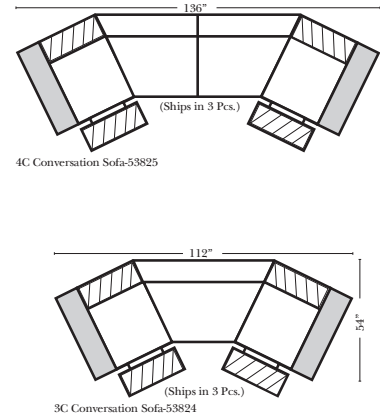

Standard / Armless

Conversation

L-Shape / 90 Degree Sectional

(All 4 seat items ship as one piece if stationary, two pieces if motion installed)

Standards & Options

- Standard:**
- Available in Full & Top Grain Leathers
 - Available in Luxury Fabrics
 - All Hardwood Frames
 - Wood Leg Finish (Standard is Walnut)
 - Power Seats & Power Tilt Headrests

Note:
All Dimensions are approximate, if accuracy is crucial, please contact us for validation of the dimensions shown. However, a 1" to 2" variance can still apply due to foam and upholstery.

Home Theater Components