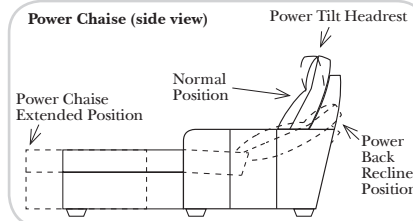

Standard / Armless

Conversation

L-Shape / 90 Degree Sectional

(All 4 seat items ship as one piece if stationary, two pieces if motion installed)

Standards & Options

- Standard:**
- Available in Full & Top Grain Leathers
 - Available in Luxury Fabrics
 - All Hardwood Frames
 - Wood Leg Finish (Standard is Walnut)
 - Power Seats & Power Tilt Headrests

Note:
All Dimensions are approximate, if accuracy is crucial, please contact us for validation of the dimensions shown. However, a 1" to 2" variance can still apply due to foam and upholstery.

Home Theater Components