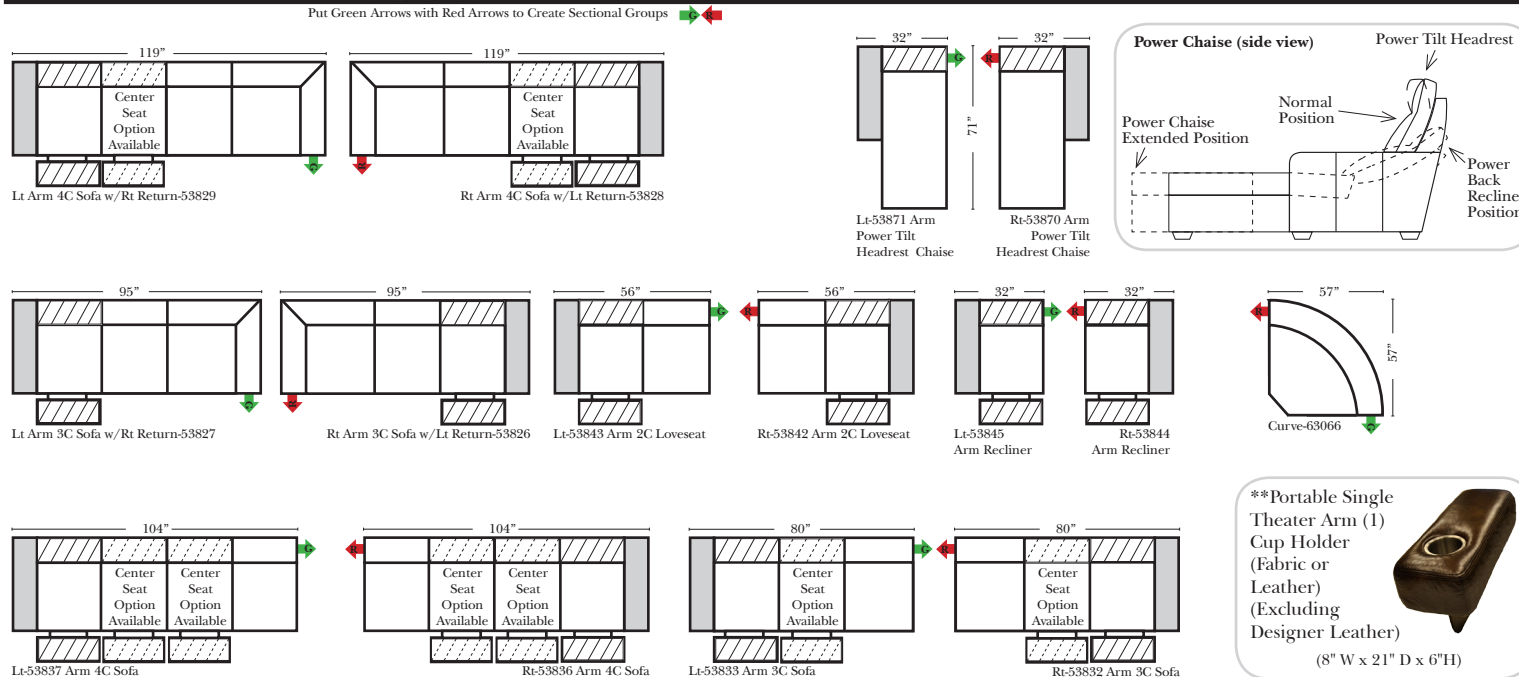

Standard / Armless

Conversation

L-Shape / 90 Degree Sectional

(All 4 seat items ship as one piece if stationary, two pieces if motion installed)

Standards & Options

Standard:

- Available in Full & Top Grain Leathers
- Available in Luxury Fabrics
- All Hardwood Frames
- Wood Leg Finish (Standard is Walnut)
- Power Seats & Power Tilt Headrests

Note:

All Dimensions are approximate, if accuracy is crucial, please contact us for validation of the dimensions shown. However, a 1" to 2" variance can still apply due to foam and upholstery.

Home Theater Components