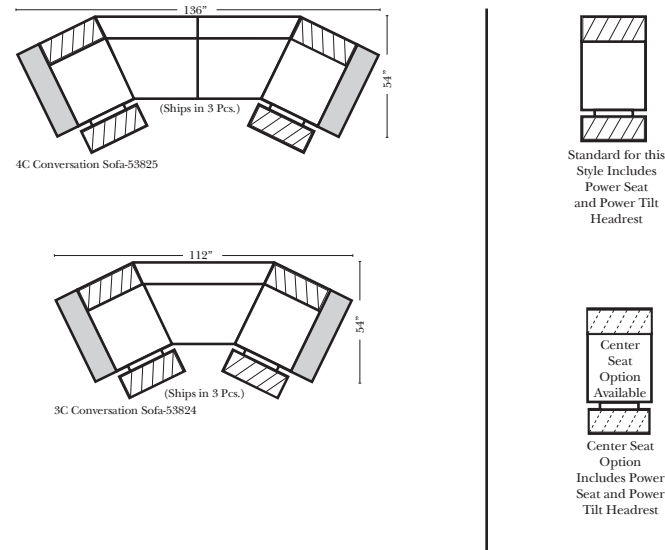

Standard / Armless

Conversation

L-Shape / 90 Degree Sectional

(All 4 seat items ship as one piece if stationary, two pieces if motion installed)

Standards & Options

Standard:

- Available in Full & Top Grain Leathers
- Available in Luxury Fabrics
- All Hardwood Frames
- Wood Leg Finish (Standard is Walnut)
- Power Seats & Power Tilt Headrests

Note:

All Dimensions are approximate, if accuracy is crucial, please contact us for validation of the dimensions shown. However, a 1" to 2" variance can still apply due to foam and upholstery.

Home Theater Components