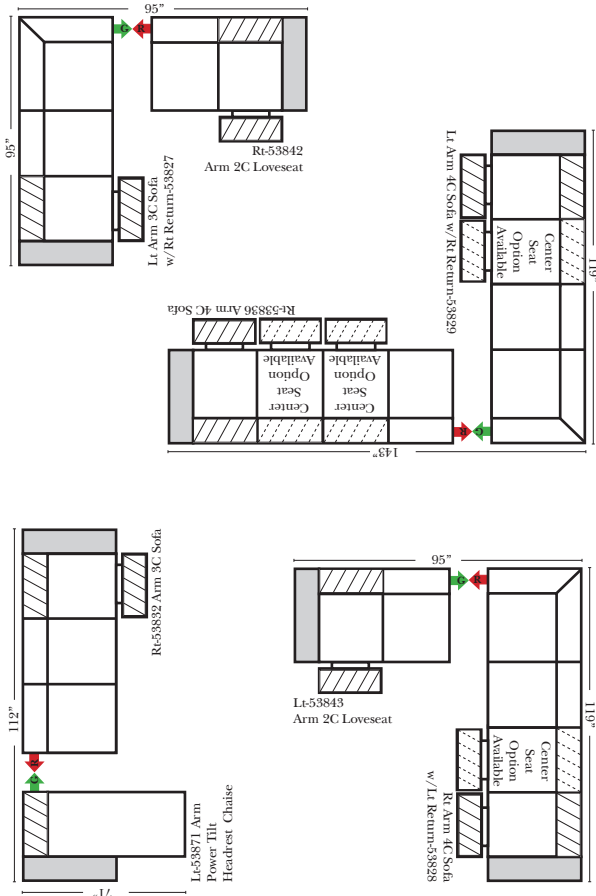

Home Theater Components

Large console arm wood finish is standard as Espresso, available in Walnut - Small console is upholstered.

Suggested Configurations

The Suggested Configurations below are only a sample of what the imagination can create, please enjoy creating the configuration that fits your lifestyle, using the ideas below and from the items on the opposite page.