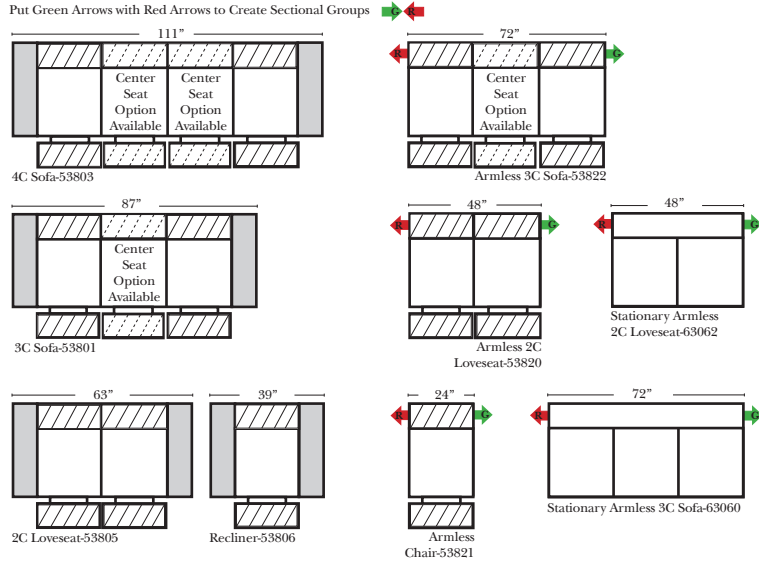

Standard / Armless

Conversation

L-Shape / 90 Degree Sectional

(All 4 seat items ship as one piece if stationary, two pieces if motion installed)

Standards & Options

Standard:

- Available in Full & Top Grain Leathers
- Available in Luxury Fabrics
- All Hardwood Frames
- Wood Leg Finish (Standard is Walnut)
- Power Seats & Power Tilt Headrests

Options: (No Additional Charge)

- No. 33 Firm Foam
- Wood Leg Finish (Available in Cherry, Chocolate, Espresso, Honey Oak, & Shadow)

Options: (Additional Charges Apply)

- Center Seat Recliner (See Option Note)
- Rechargeable Battery Pack (Power Mechanism)
- Swivel Table for Console Arms (Espresso or Walnut Wood Finish)
- **Portable Single Theater Arm (1) Cup Holder (Fabric or Leather)(Excluding Designer Leather)

Note:

All Dimensions are approximate, if accuracy is crucial, please contact us for validation of the dimensions shown. However, a 1" to 2" variance can still apply due to foam and upholstery.

Home Theater Components