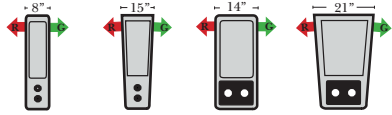

Options: (No Additional Charge)

- No. 33 Firm Foam
- Wood Leg Finish (Available in Cherry, Chocolate, Espresso, Honey Oak, & Shadow)

Options: (Additional Charges Apply)

- Center Seat Recliner (See Option Note)
- Rechargeable Battery Pack (Power Mechanism)
- Swivel Table for Console Arms (Espresso or Walnut Wood Finish)
- **Portable Single Theater Arm (1) Cup Holder (Fabric or Leather)(Excluding Designer Leather)

Note:

All Dimensions are approximate, if accuracy is crucial, please contact us for validation of the dimensions shown. However, a 1" to 2" variance can still apply due to foam and upholstery.

Home Theater Components