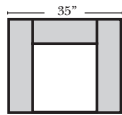

Standard & Ottomans

v.03.12.21

3C Sofa-13001

2C Loveseat-13004

Chair-13005

Push Back
Recliner-13012

Ottoman is 18" High

Ottoman-20013

Note:

All Dimensions are approximate, if accuracy is crucial, please contact us for validation of the dimensions shown. However, a 1" to 2" variance can still apply due to foam and upholstery.