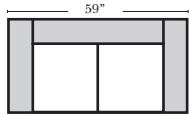

Standard & Ottomans

v.03.12.21

3C Sofa-13001

2C Loveseat-13004

Chair-13005

Push Back
Recliner-13012

Ottoman is 18" High

Ottoman-20013

Note:

All Dimensions are approximate, if accuracy is crucial, please contact us for validation of the dimensions shown. However, a 1" to 2" variance can still apply due to foam and upholstery.