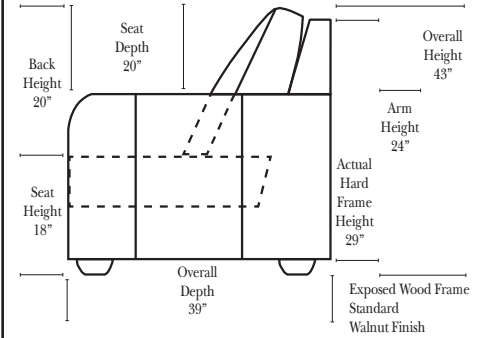

Standard & Ottomans

v.03.12.21

3C Sofa-13001

2C Loveseat-13004

Chair-13005

Push Back
Recliner-13012

Ottoman is 18" High

Ottoman-20013

Note:

All Dimensions are approximate, if accuracy is crucial, please contact us for validation of the dimensions shown. However, a 1" to 2" variance can still apply due to foam and upholstery.